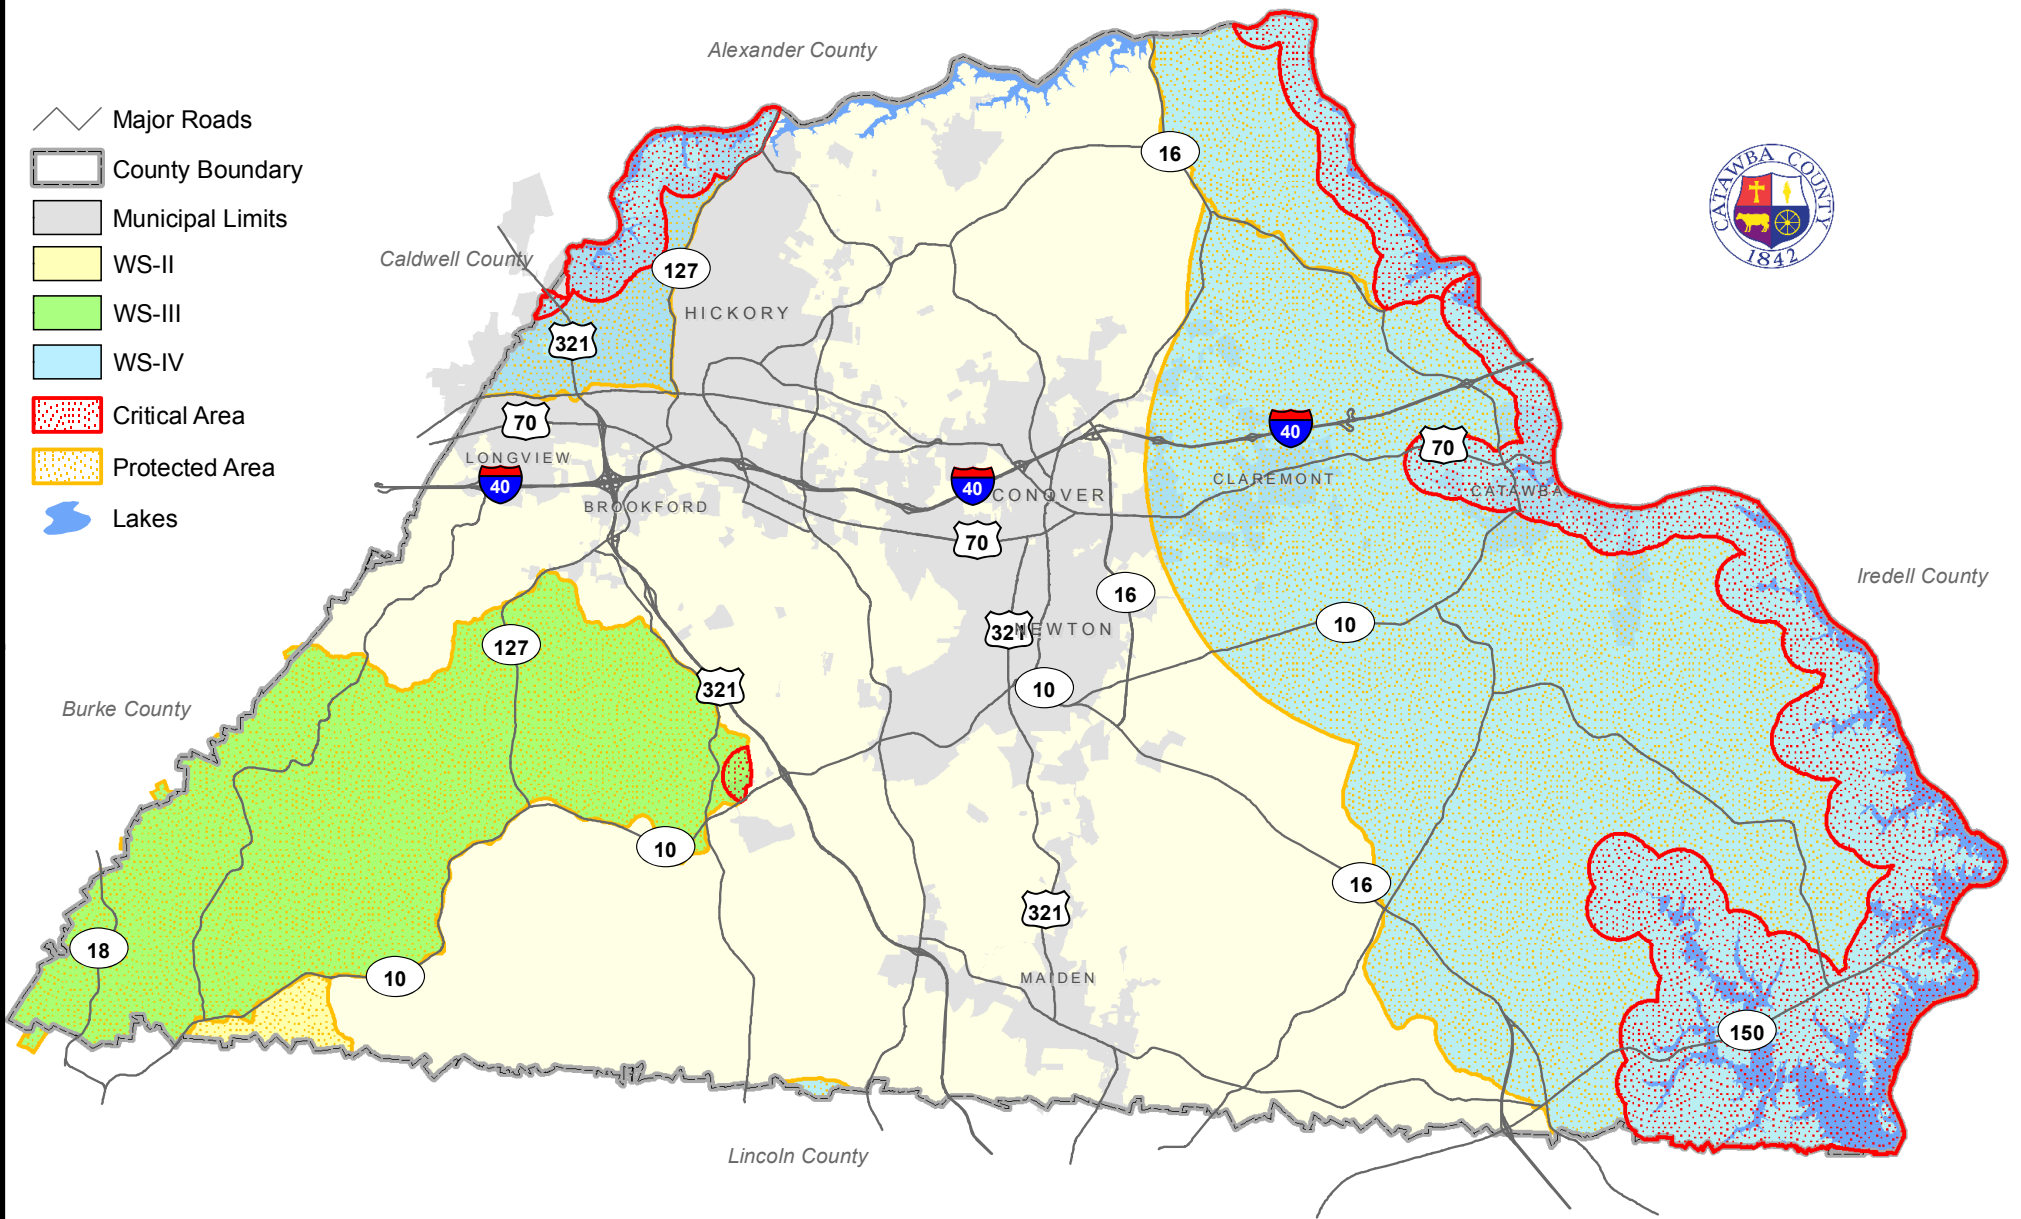

Catawba County Watershed Areas