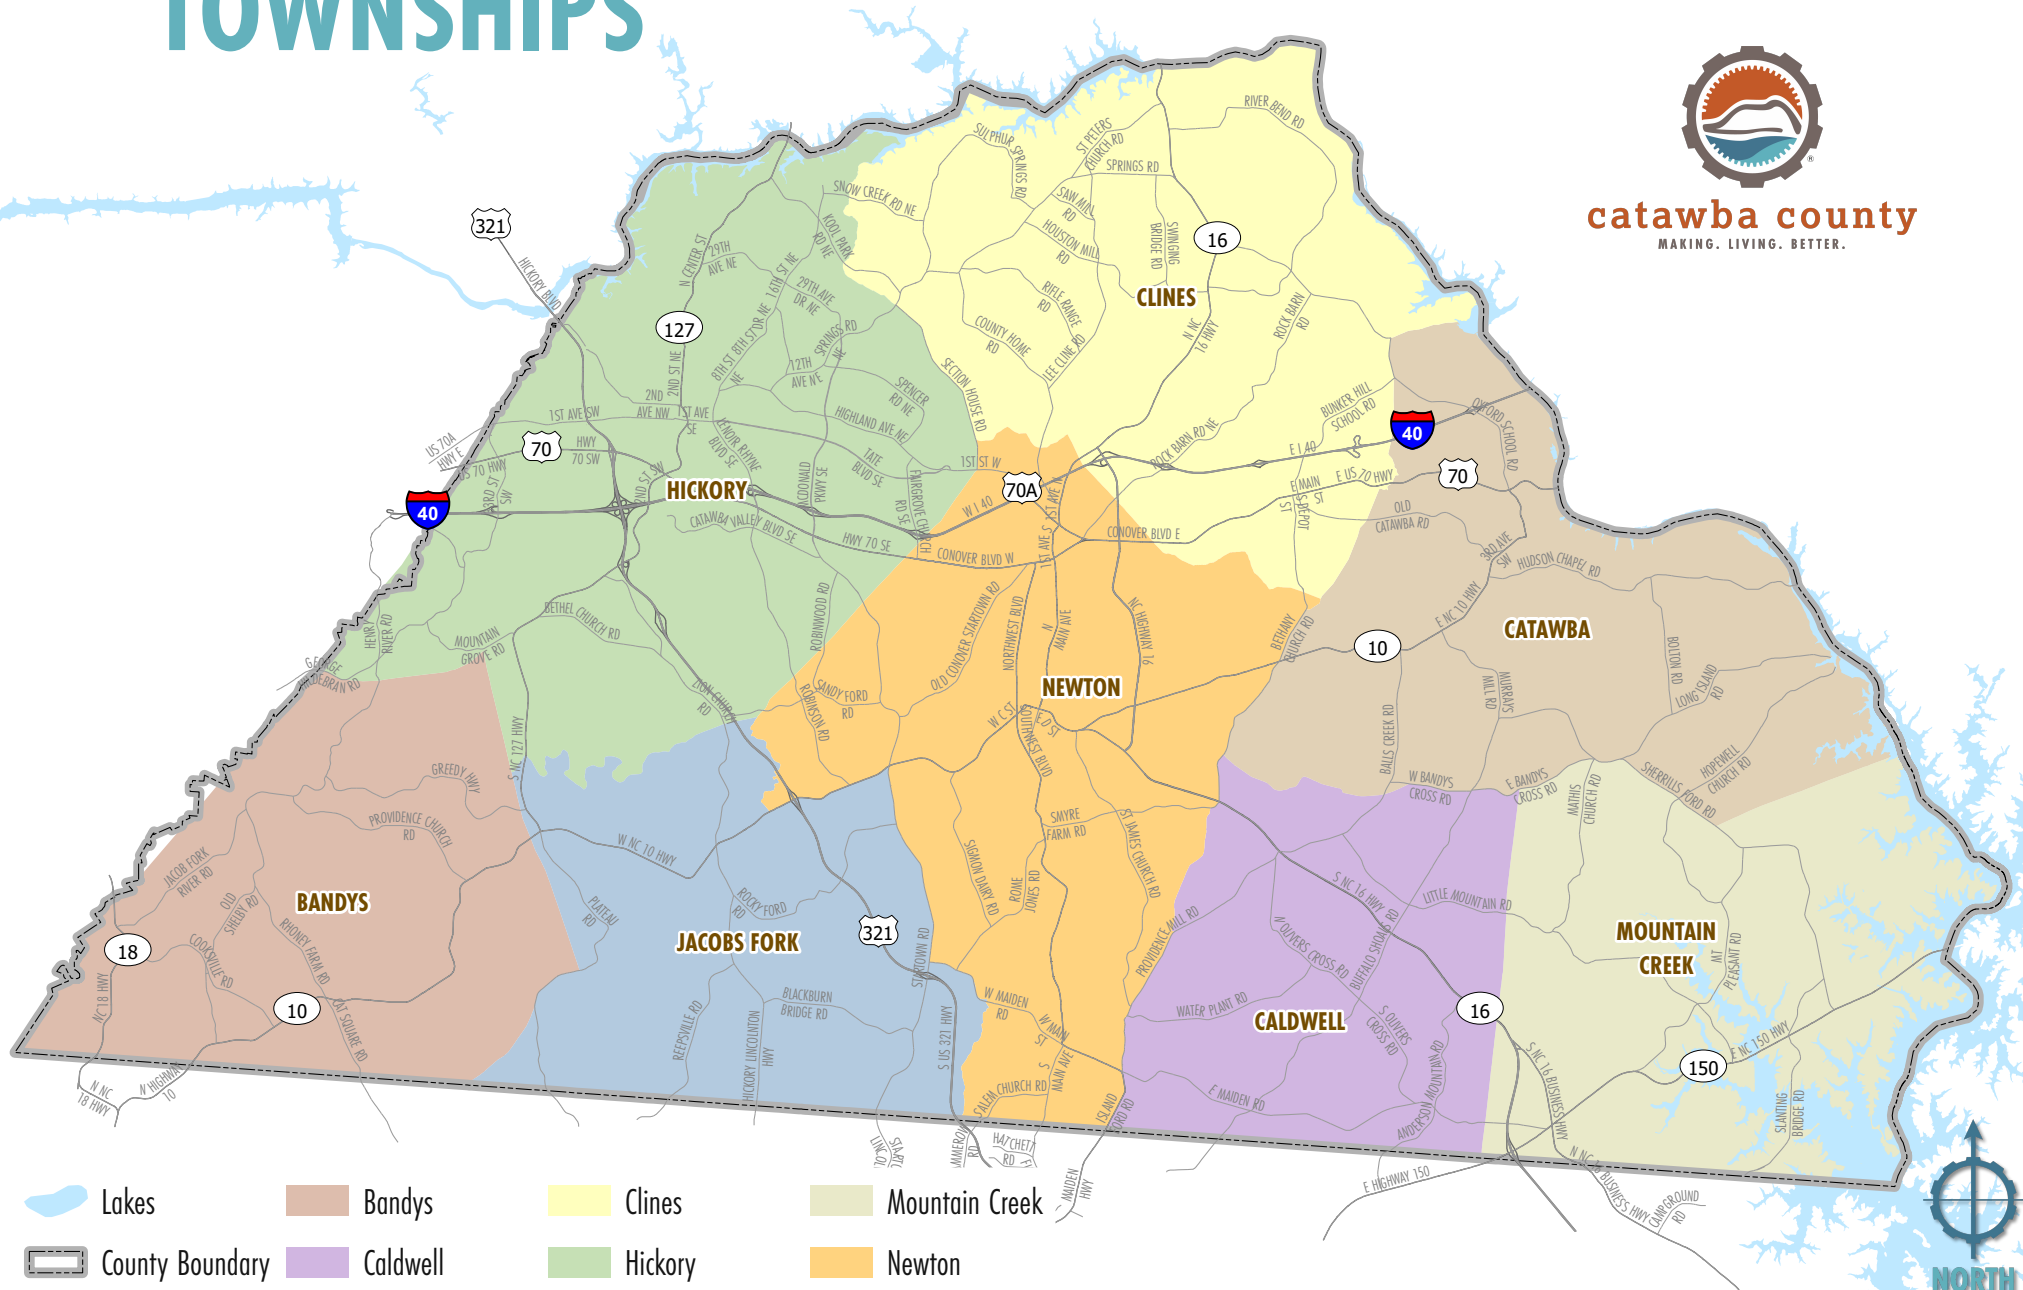

CATAWBA COUNTY TOWNSHIPS

catawba county
MAKING. LIVING. BETTER.

- Lakes
- Bandys
- Clines
- Mountain Creek
- County Boundary
- Caldwell
- Hickory
- Newton
- Major Roads
- Catawba
- Jacobs Fork