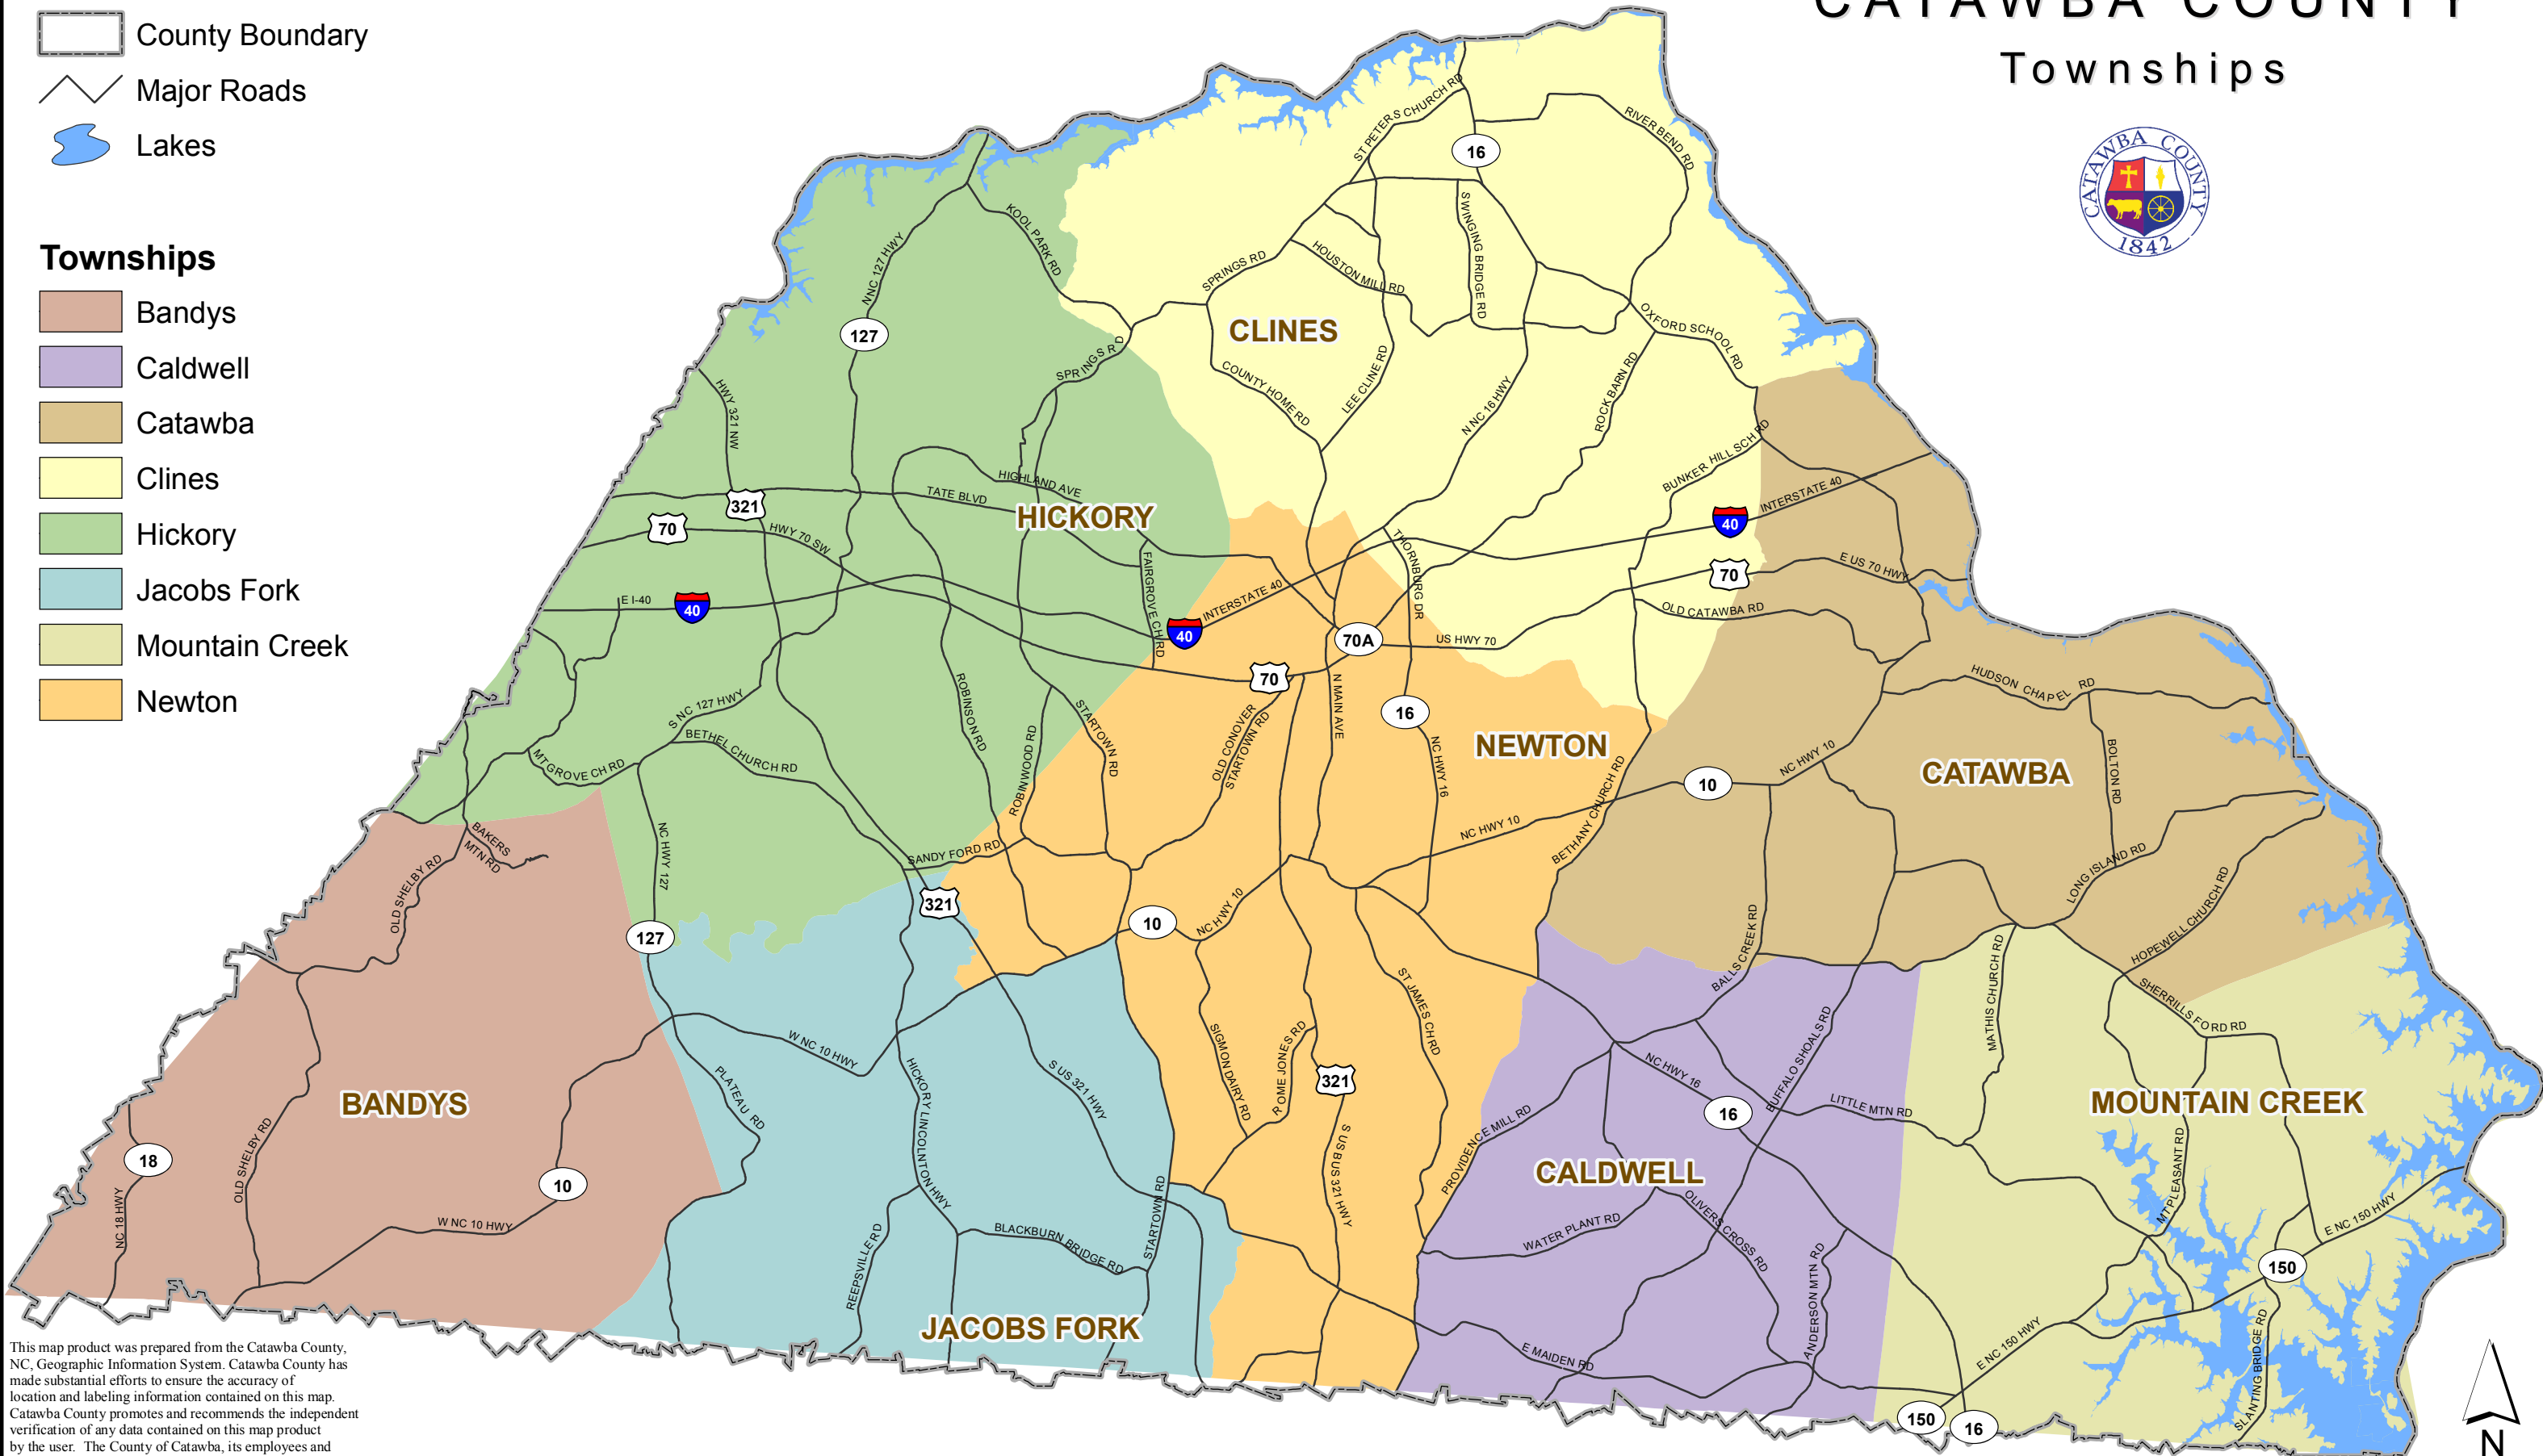

# CATAWBA COUNTY

## Townships

- County Boundary
- Major Roads
- Lakes

### Townships

- Bandys
- Caldwell
- Catawba
- Clines
- Hickory
- Jacobs Fork
- Mountain Creek
- Newton

This map product was prepared from the Catawba County, NC, Geographic Information System. Catawba County has made substantial efforts to ensure the accuracy of location and labeling information contained on this map. Catawba County promotes and recommends the independent verification of any data contained on this map product by the user. The County of Catawba, its employees and agents disclaim, and shall not be held liable for any and all damages, loss or liability, whether direct, indirect or consequential which arises or may arise from this map product or the use thereof by any person or entity.