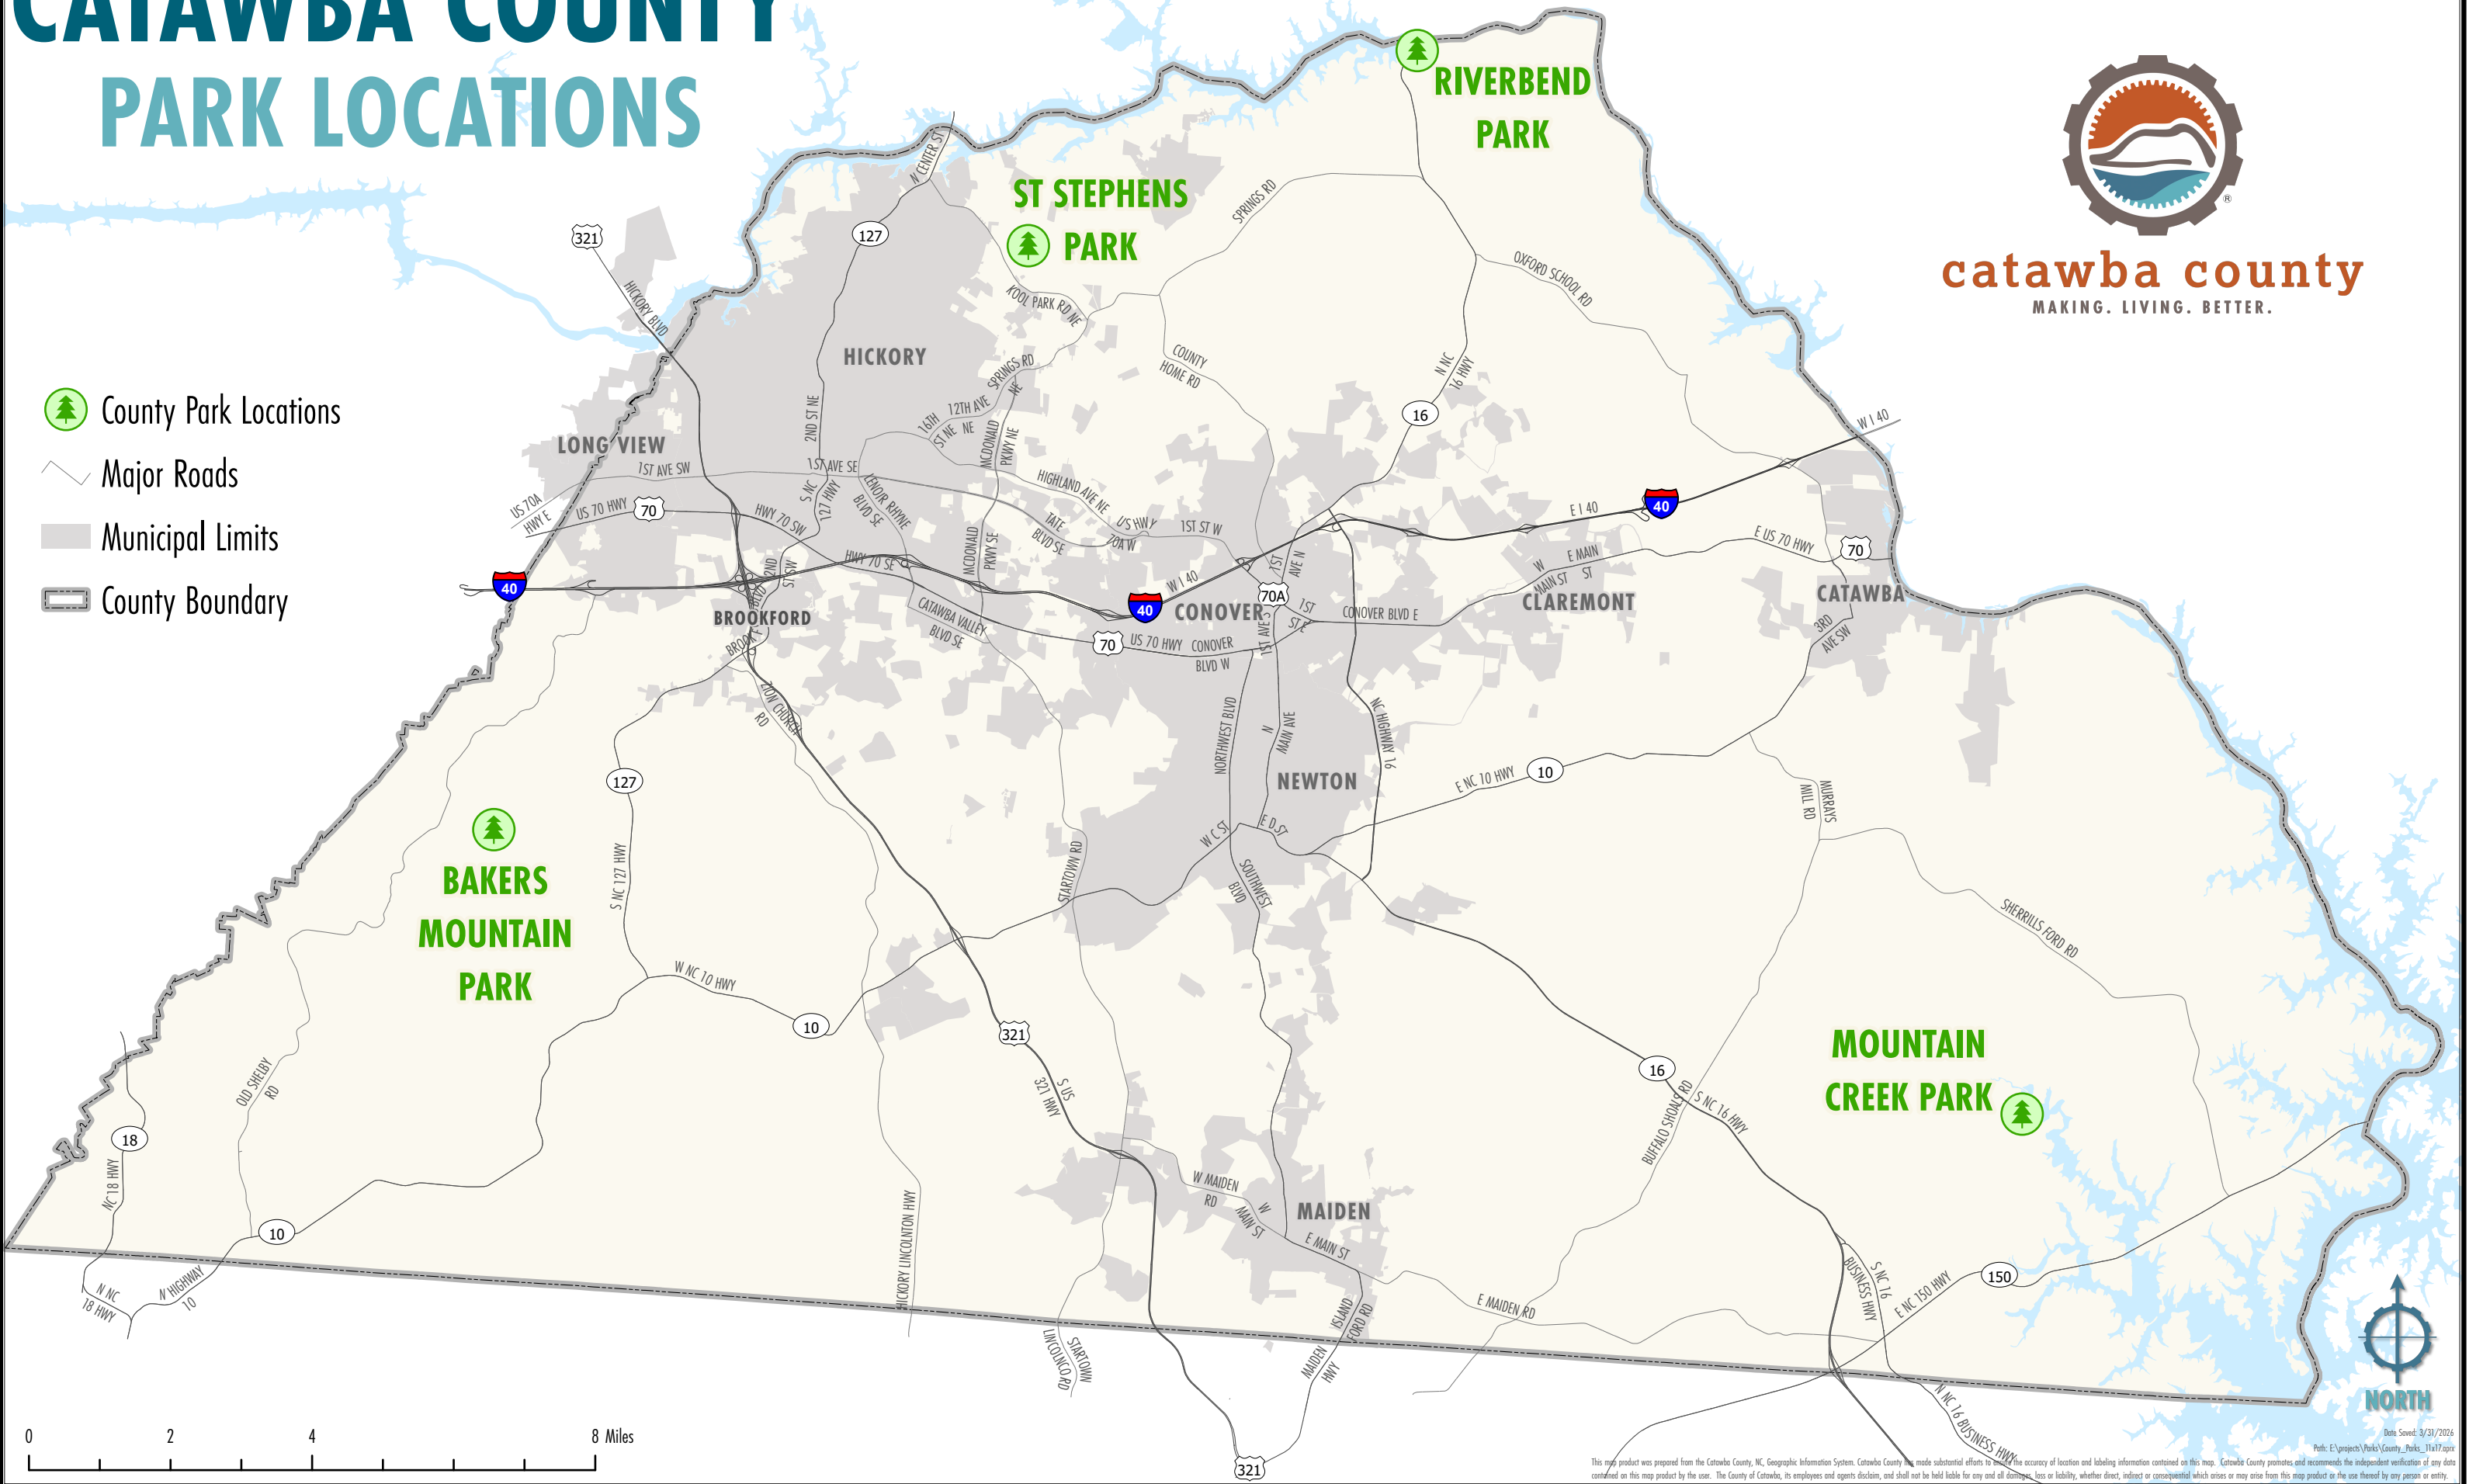

CATAWBA COUNTY PARK LOCATIONS

catawba county
MAKING. LIVING. BETTER.

- County Park Locations
- Major Roads
- Municipal Limits
- County Boundary