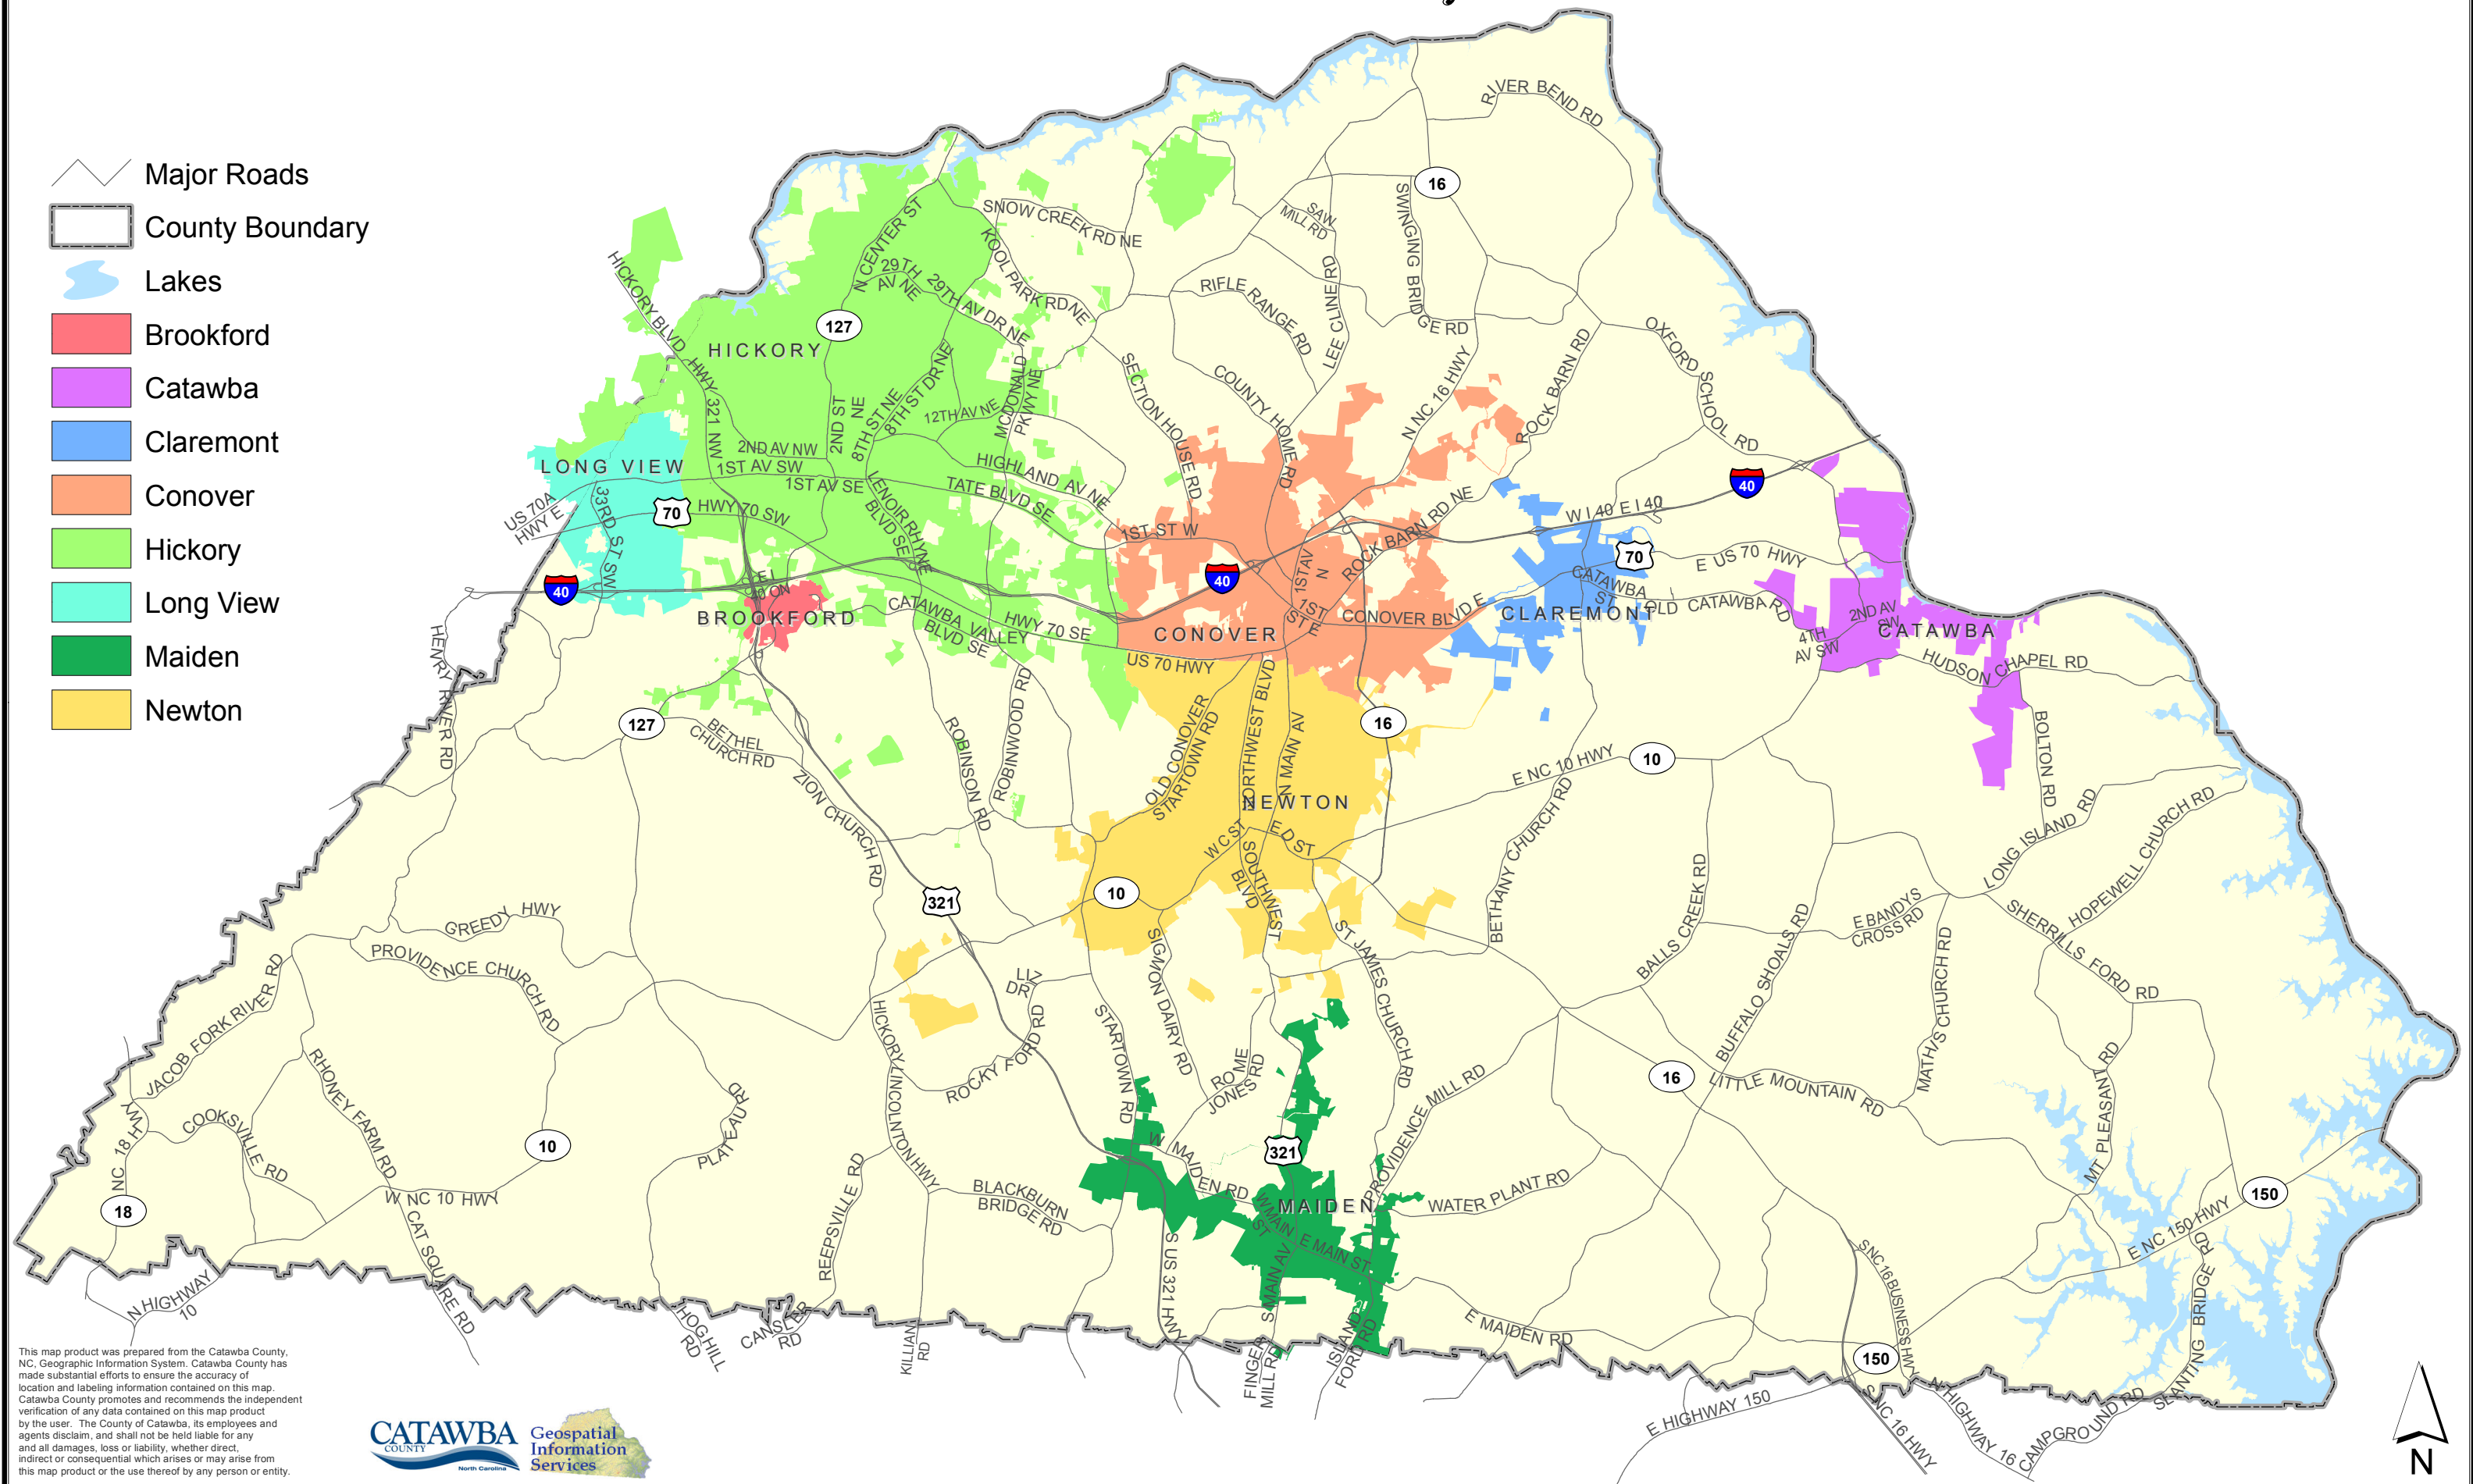

Catawba County

- Major Roads
- County Boundary
- Lakes
- Brookford
- Catawba
- Claremont
- Conover
- Hickory
- Long View
- Maiden
- Newton