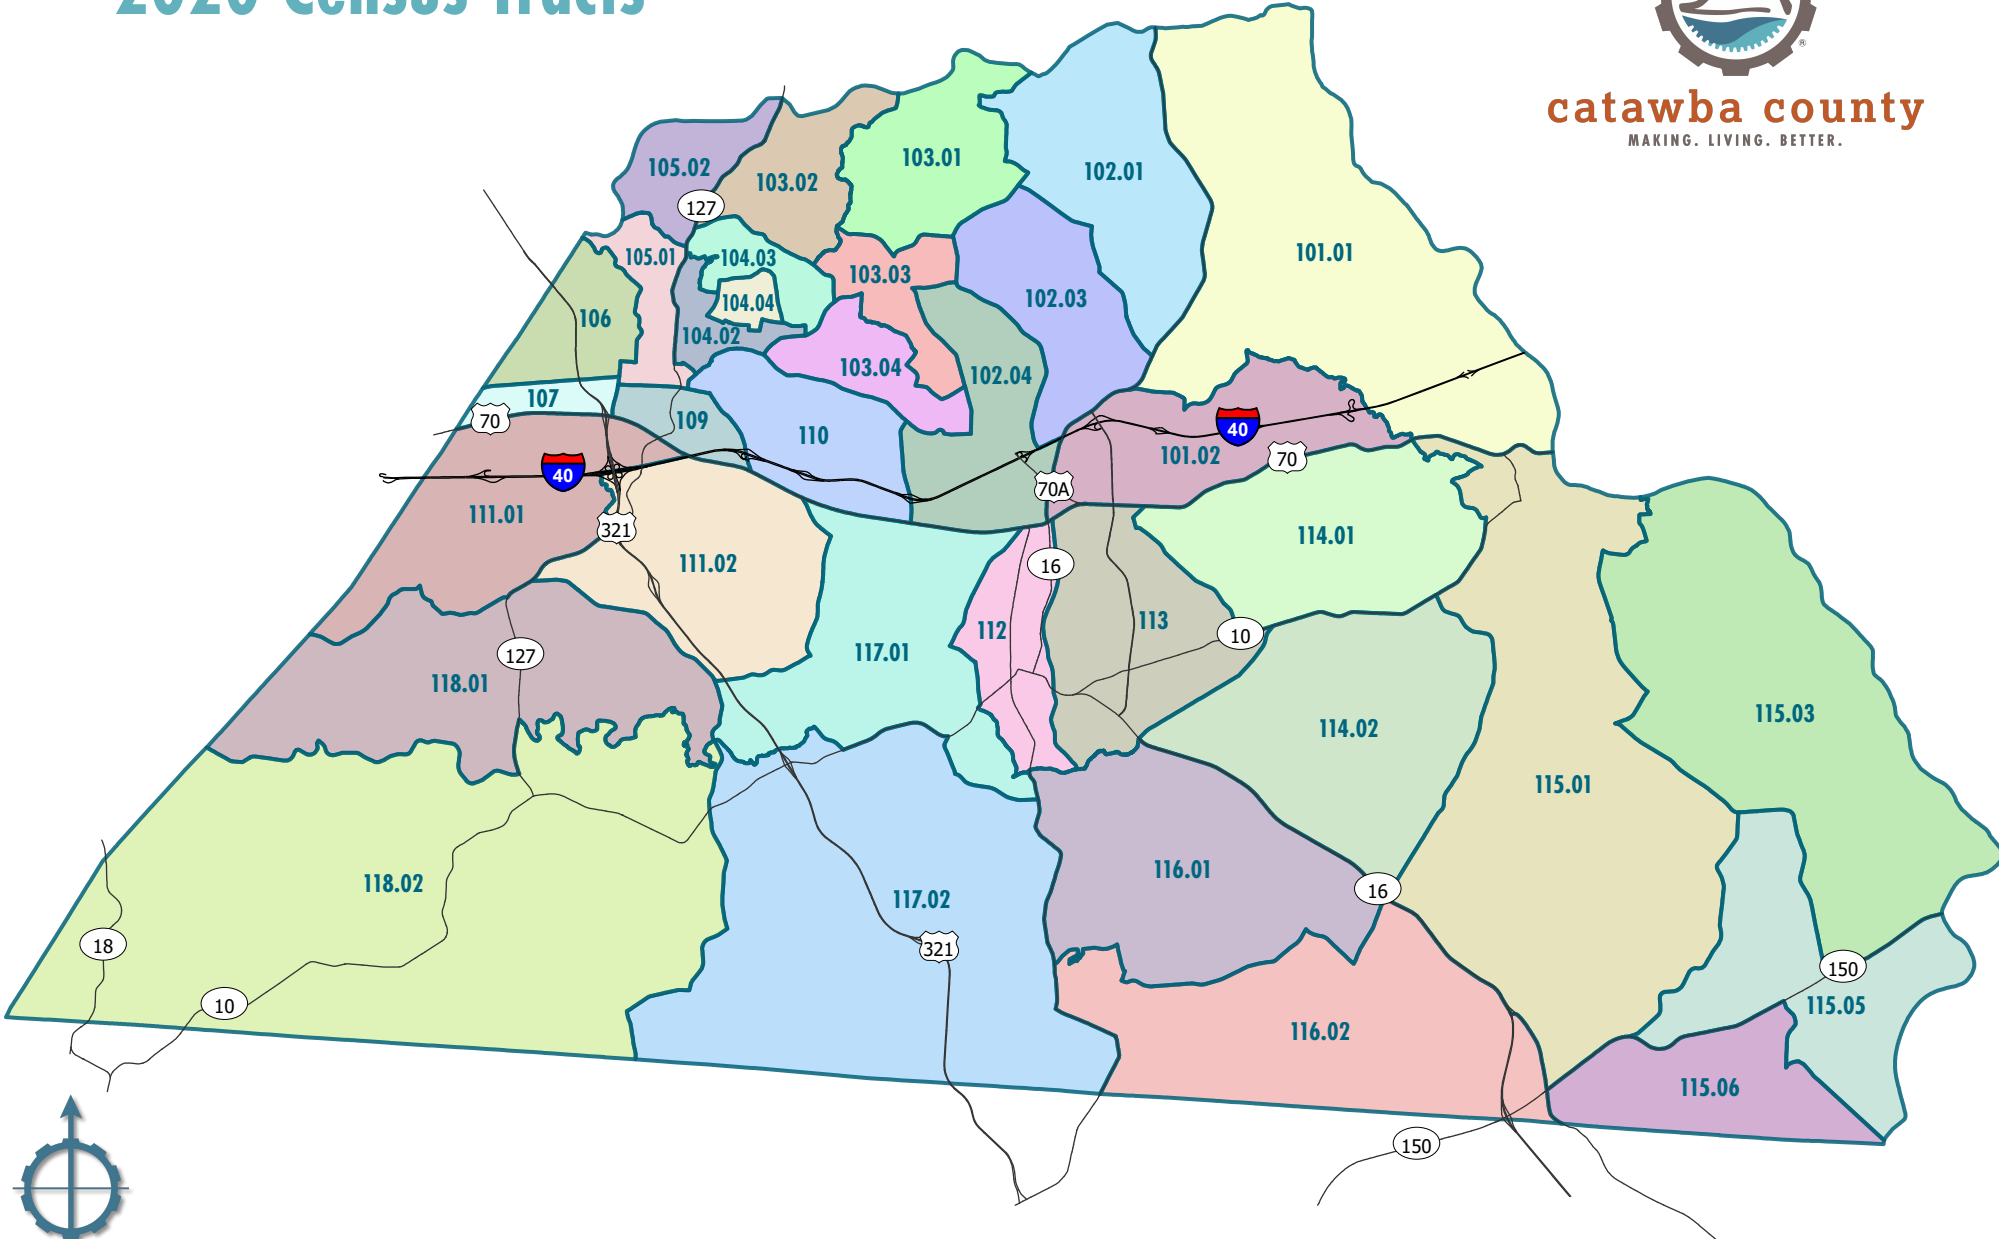

# CATAWBA COUNTY

## 2020 Census Tracts

**catawba county**  
MAKING. LIVING. BETTER.

This map product was prepared from the Catawba County, NC, Geographic Information System. Catawba County has made substantial efforts to ensure the accuracy of location and labeling information contained on this map. Catawba County promotes and recommends the independent verification of any data contained on this map product by the user. The County of Catawba, its employees and agents disclaim, and shall not be held liable for any and all damages, loss or liability, whether direct, indirect or consequential which arises or may arise from this map product or the use thereof by any person or entity.