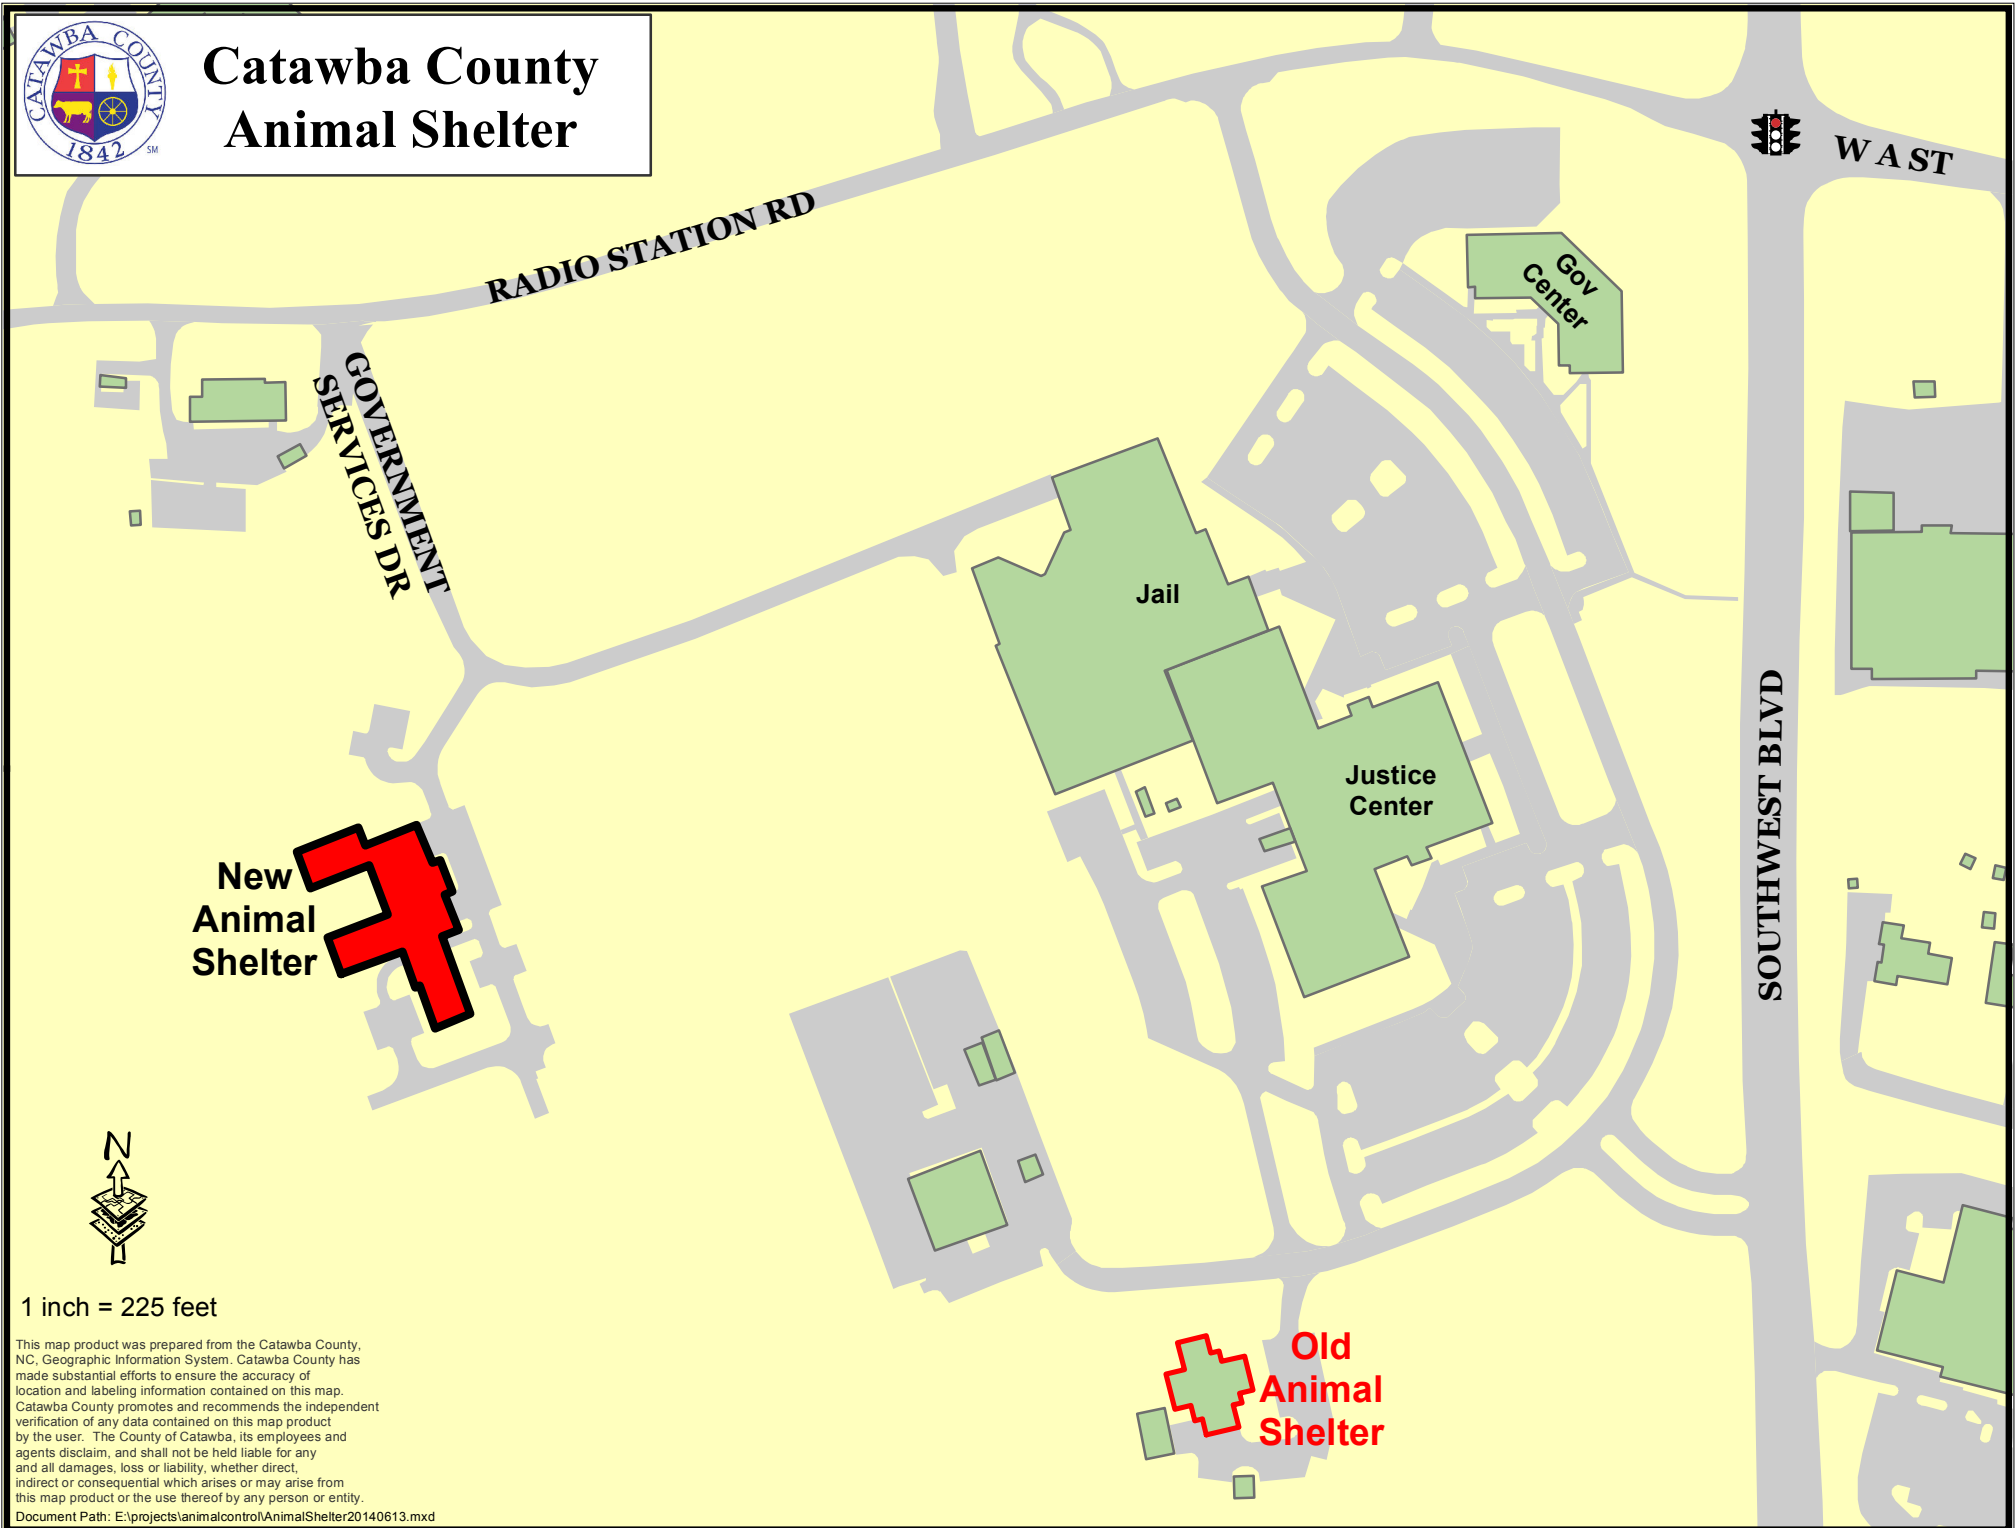

Catawba County Animal Shelter

1 inch = 225 feet

Document Path: E:\projects\animalcontrol\AnimalShelter20140613.mxd