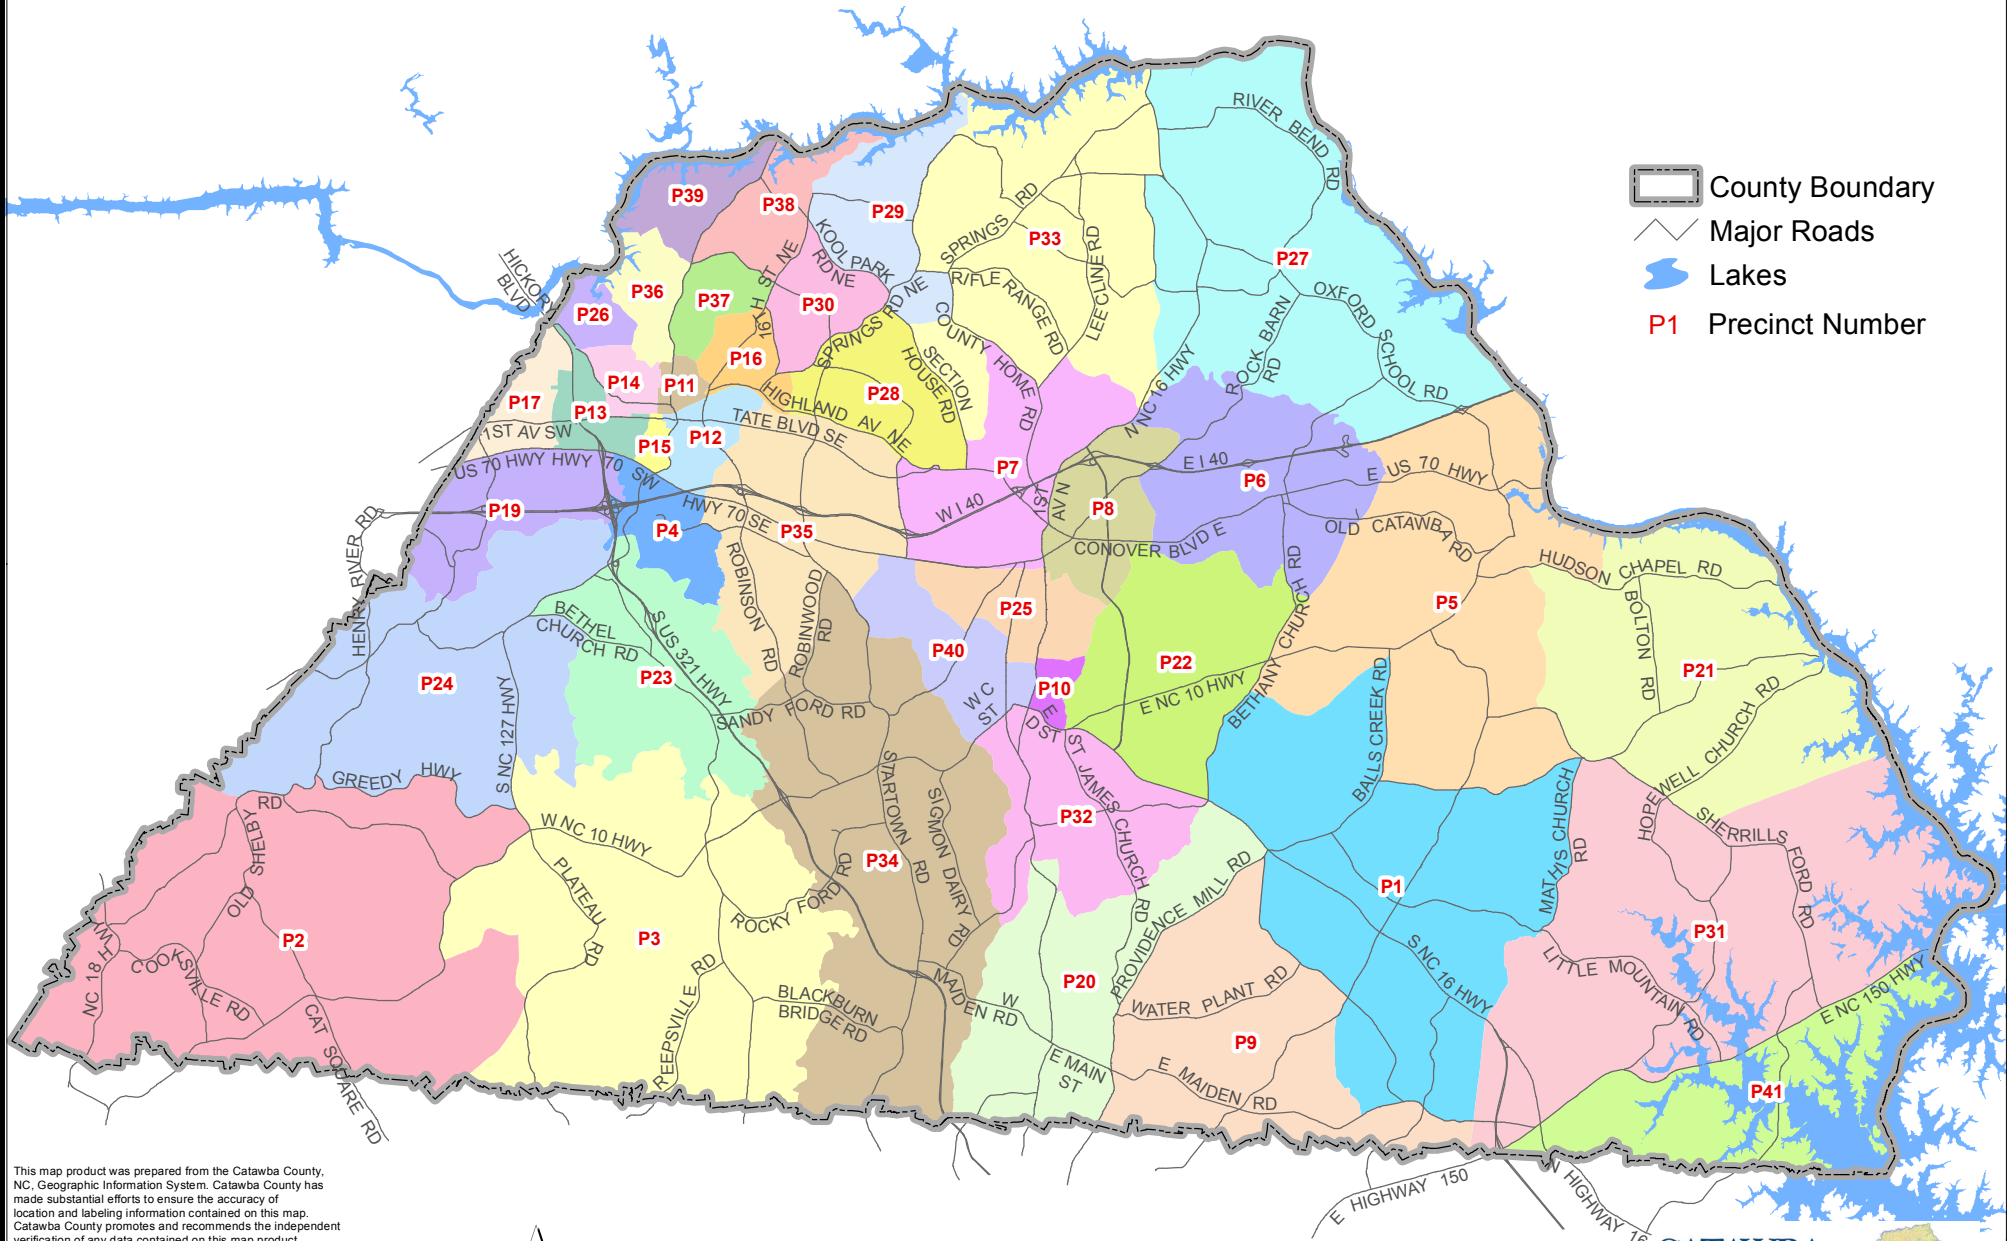

Catawba County

Voter Precincts