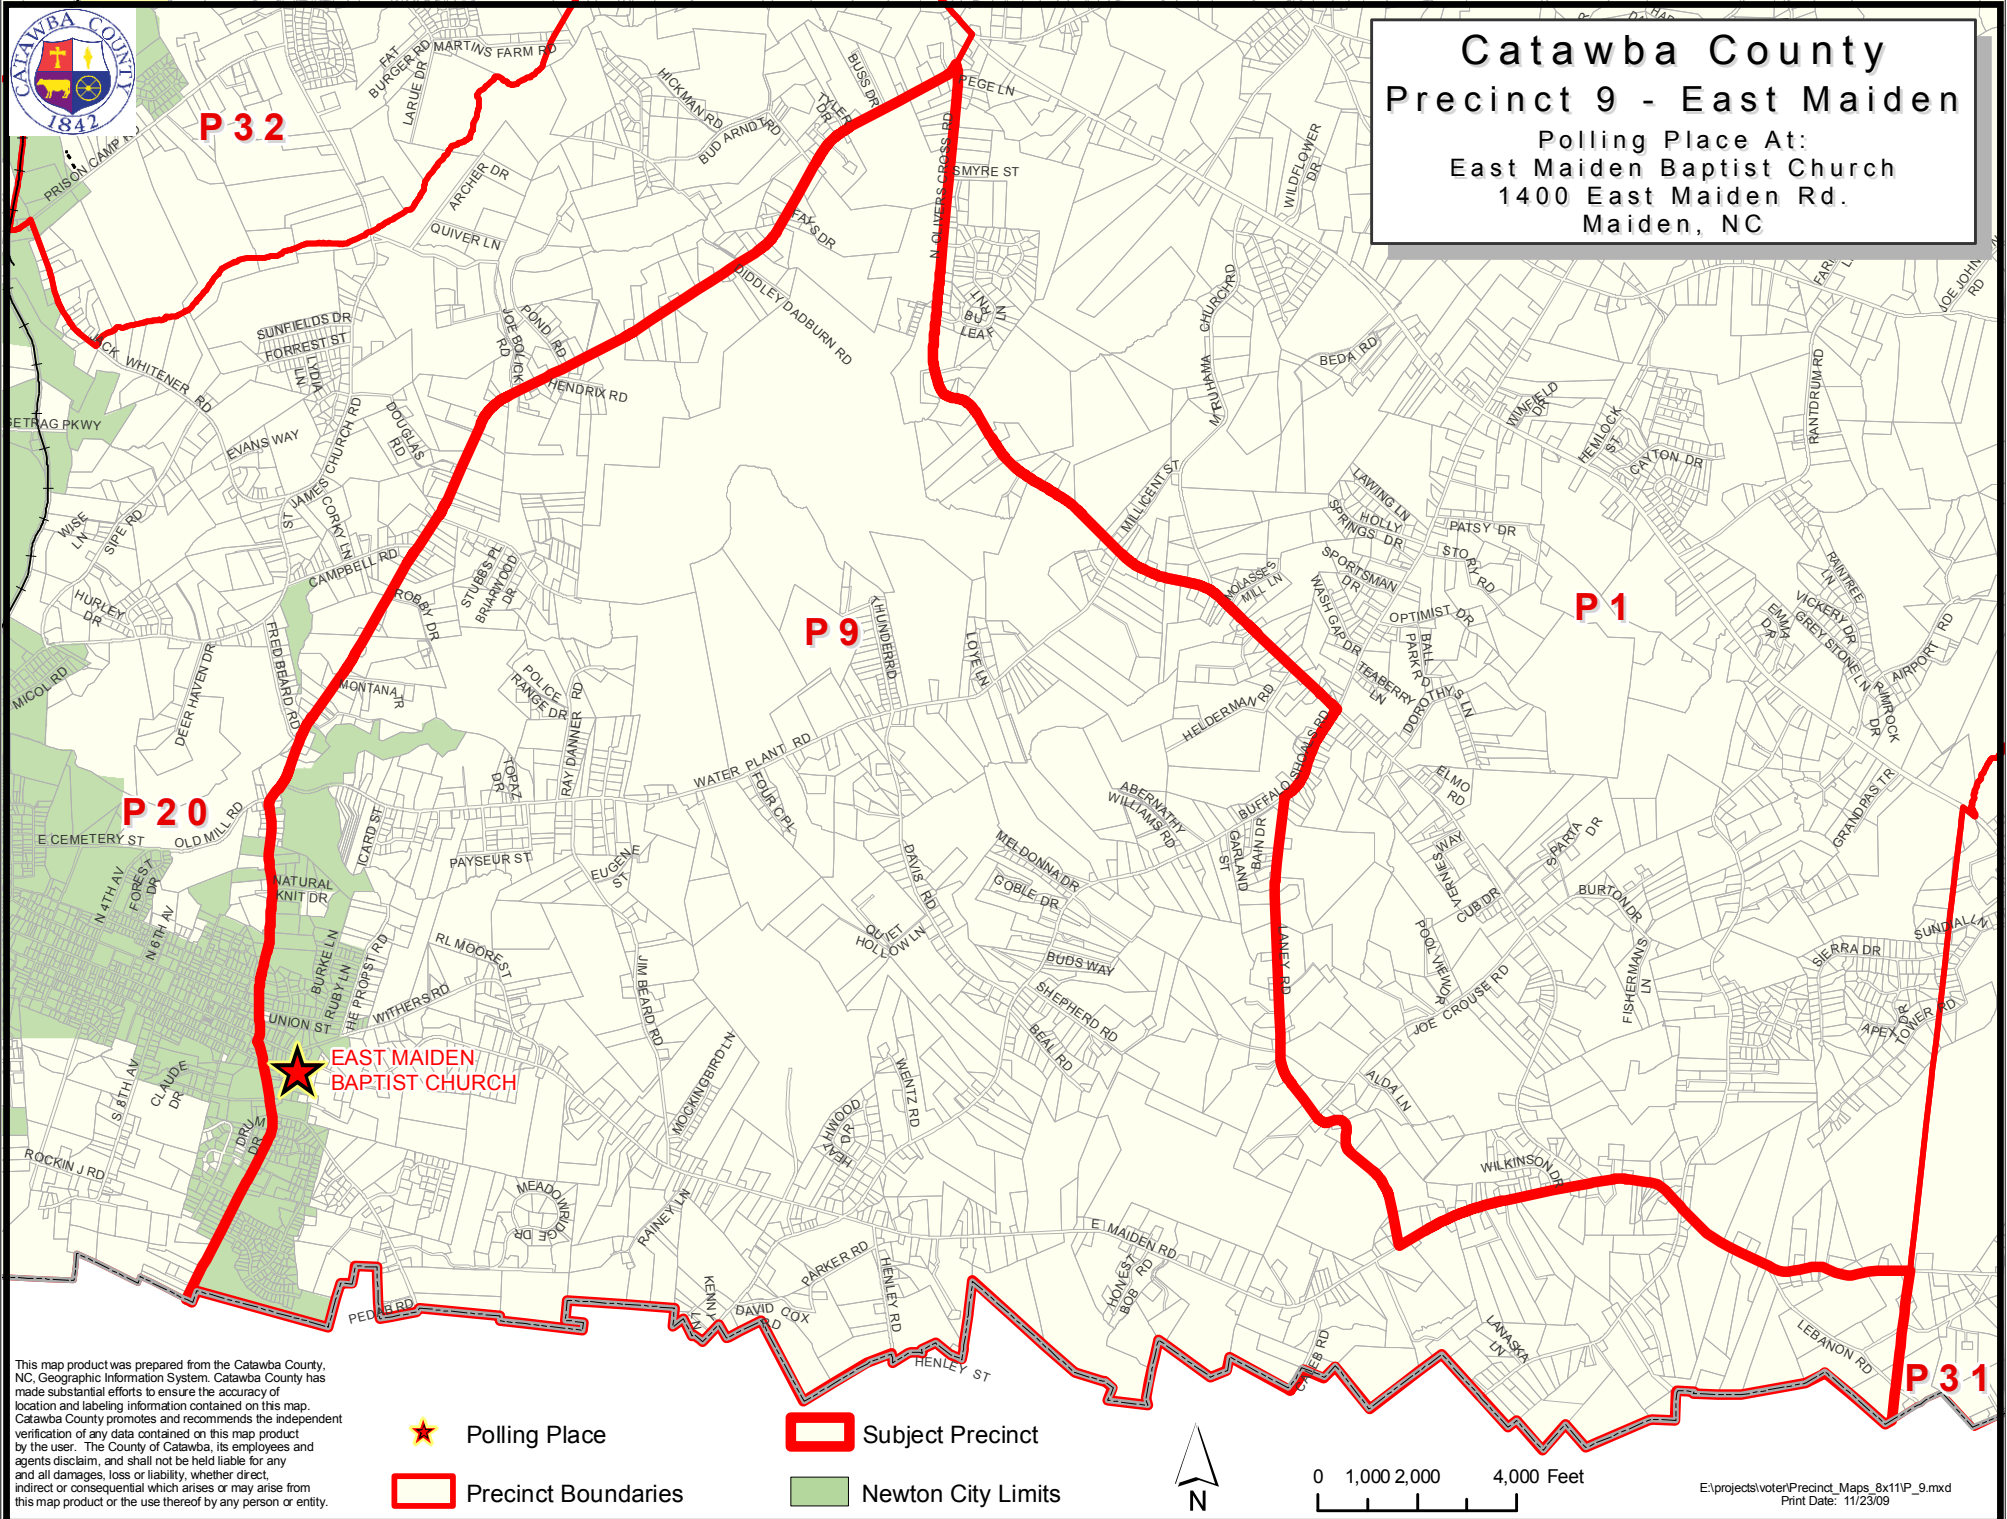

P 32

Catawba County
Precinct 9 - East Maiden
Polling Place At:
East Maiden Baptist Church
1400 East Maiden Rd.
Maiden, NC

EAST MAIDEN BAPTIST CHURCH

- Polling Place
- Subject Precinct
- Precinct Boundaries
- Newton City Limits

0 1,000 2,000 4,000 Feet