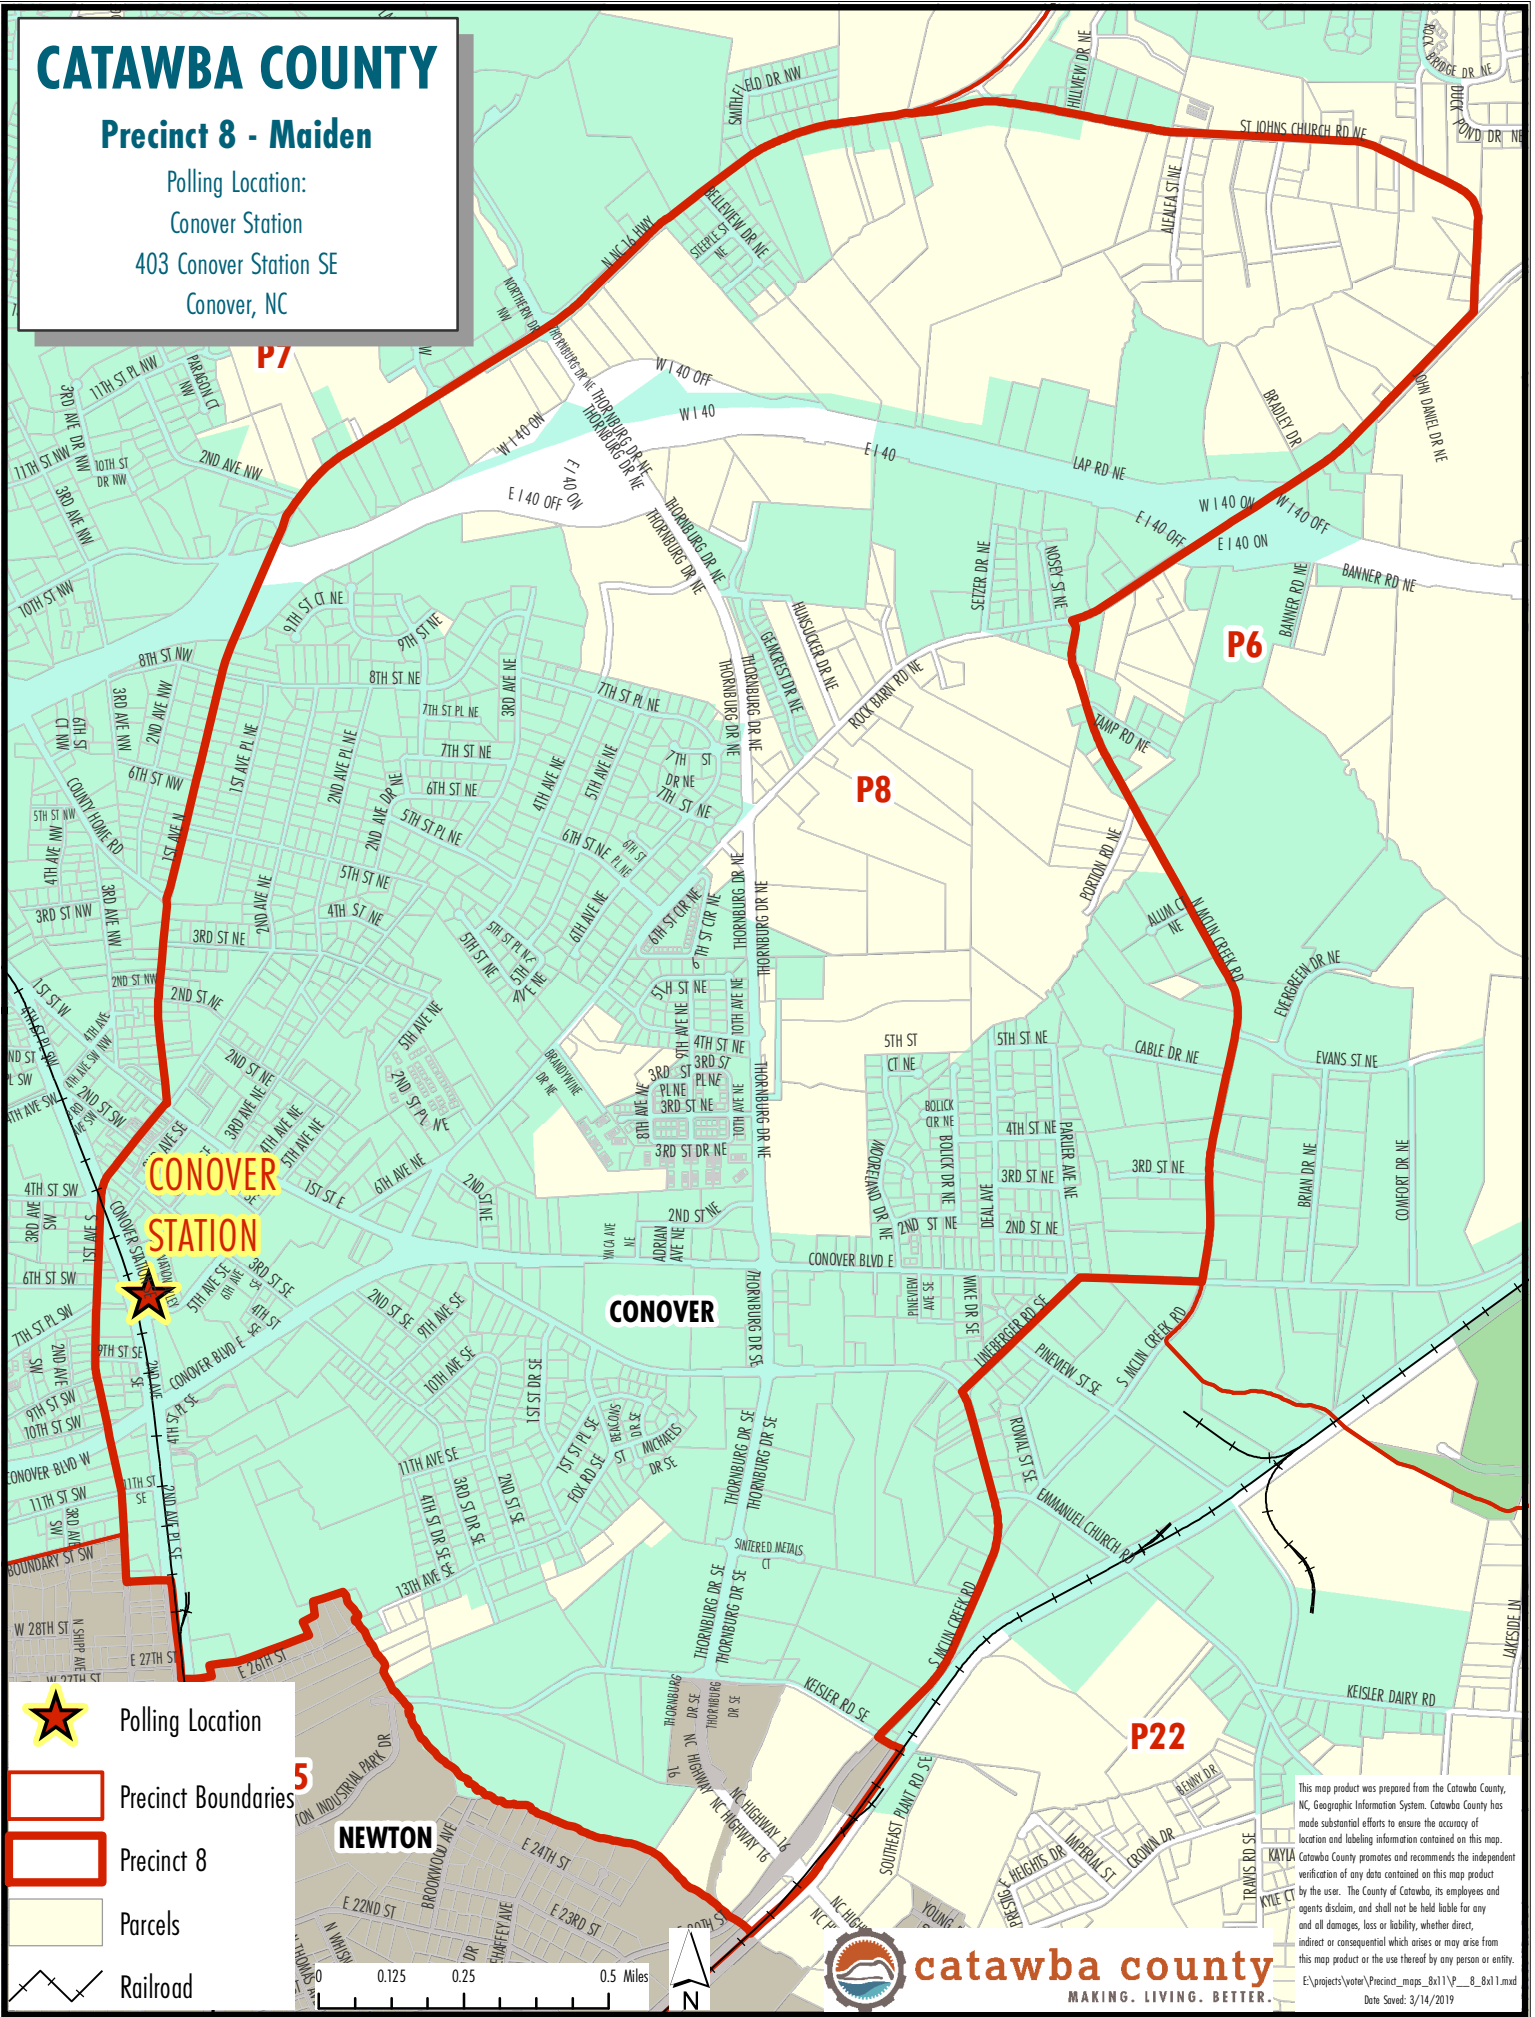

CATAWBA COUNTY

Precinct 8 - Maiden

Polling Location:

Conover Station

403 Conover Station SE

Conover, NC

Polling Location

Precinct Boundaries

Precinct 8

Parcels

Railroad

catawba county

MAKING. LIVING. BETTER.