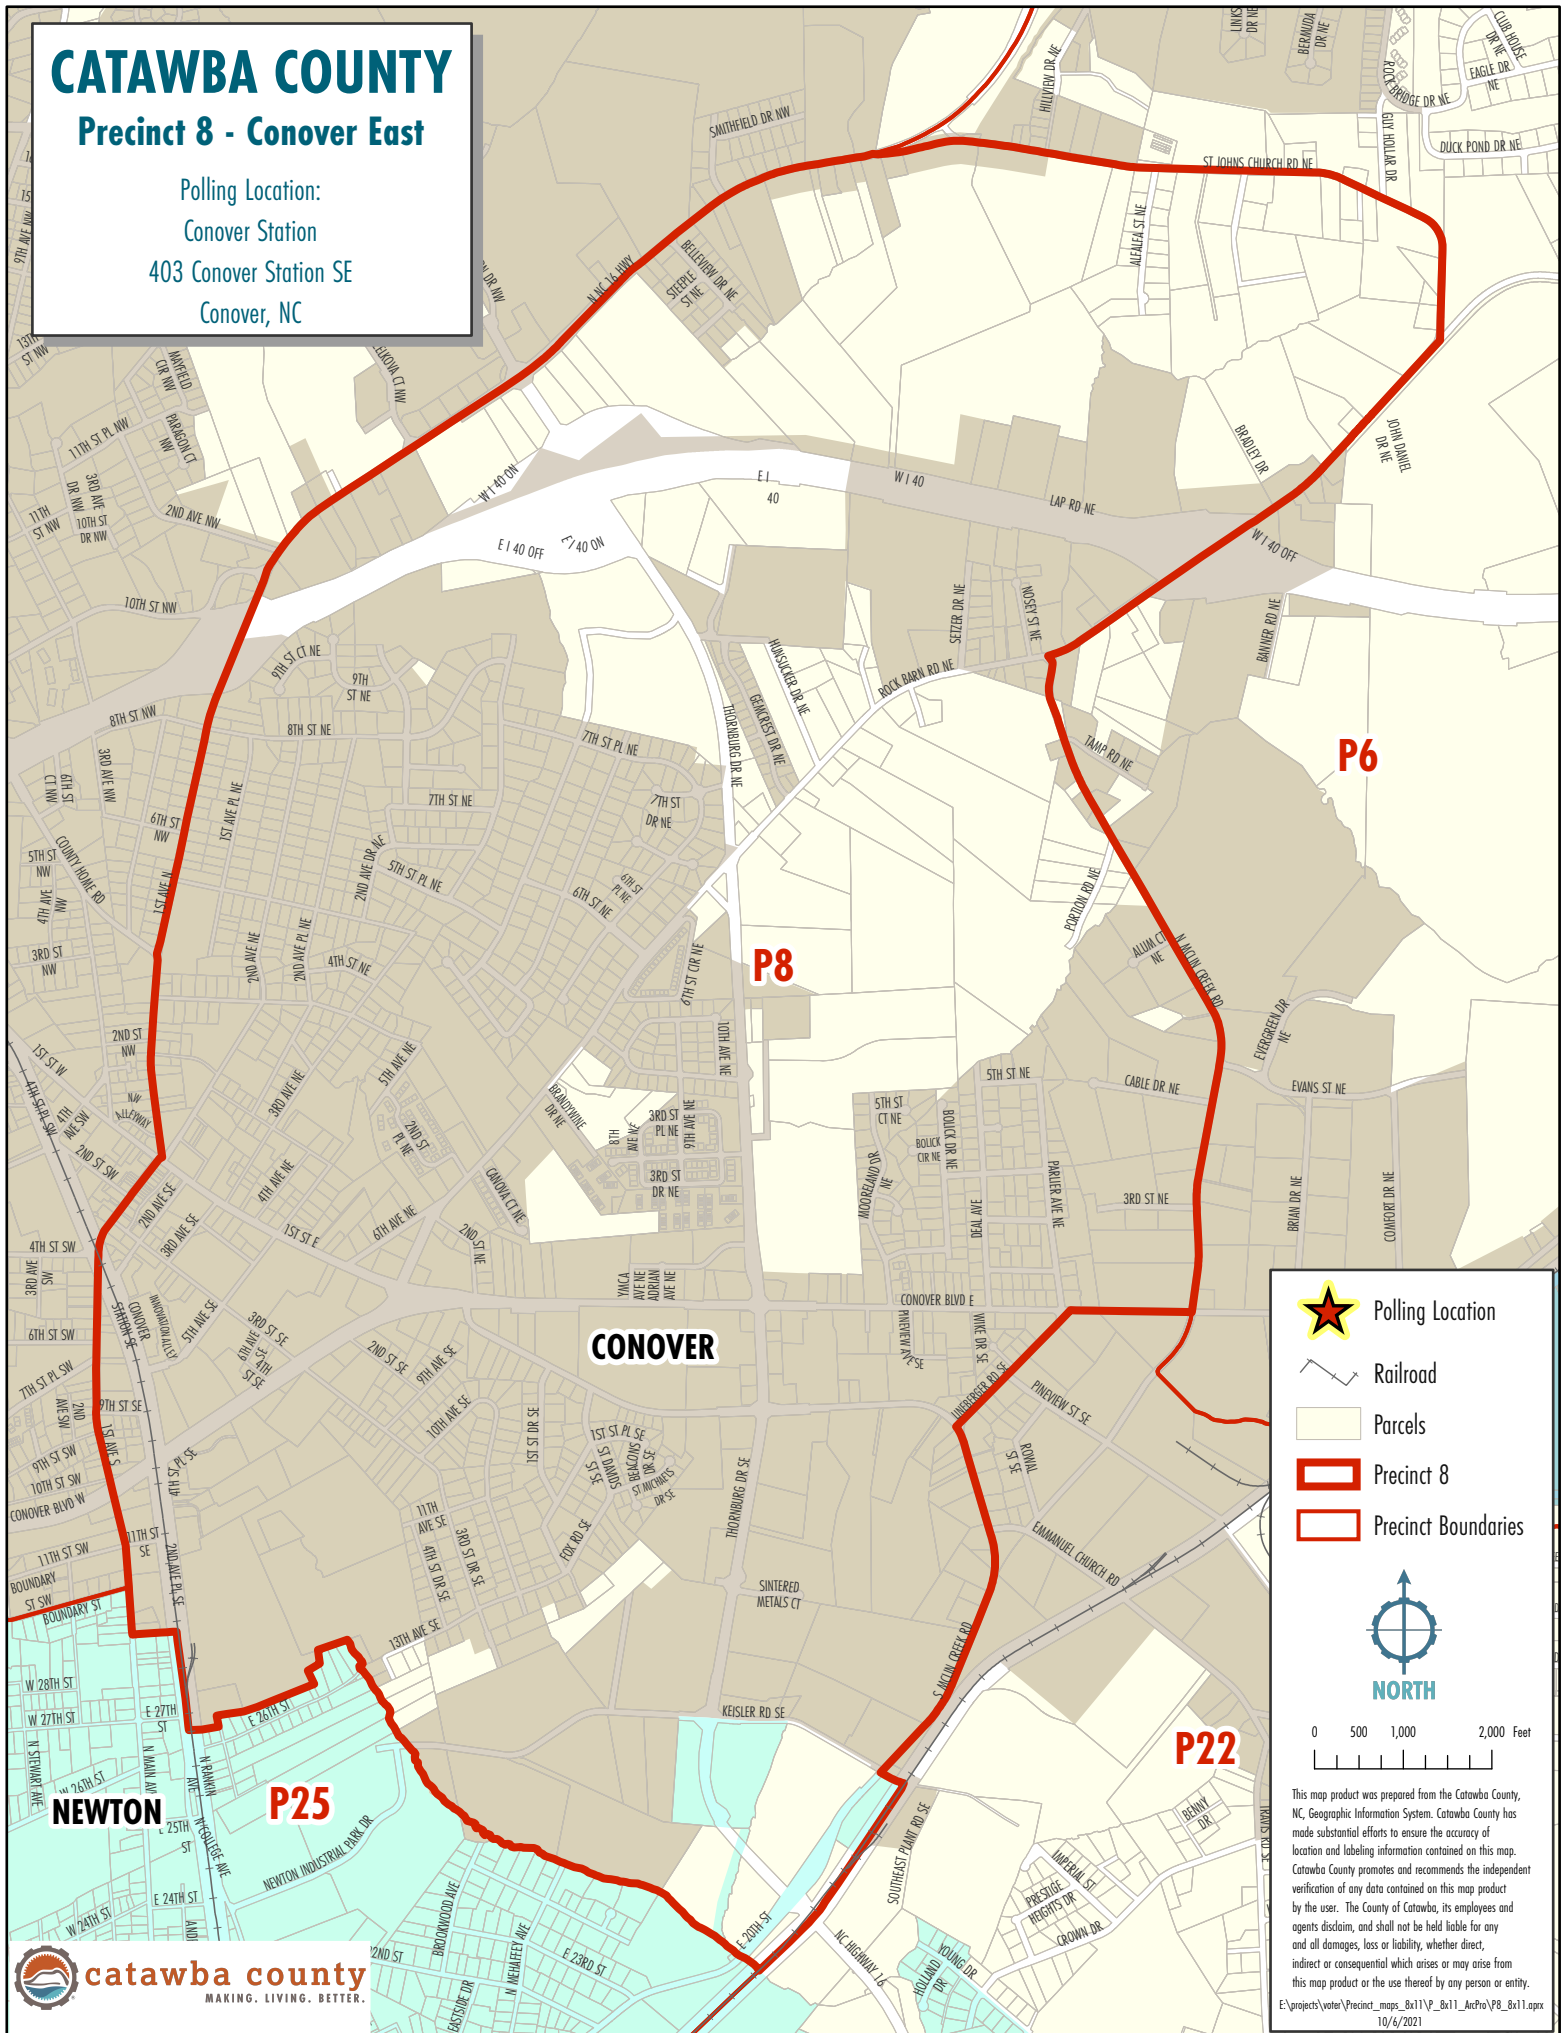

CATAWBA COUNTY

Precinct 8 - Conover East

Polling Location:
Conover Station
403 Conover Station SE
Conover, NC

Polling Location

Railroad

Parcels

Precinct 8

Precinct Boundaries

0 500 1,000 2,000 Feet