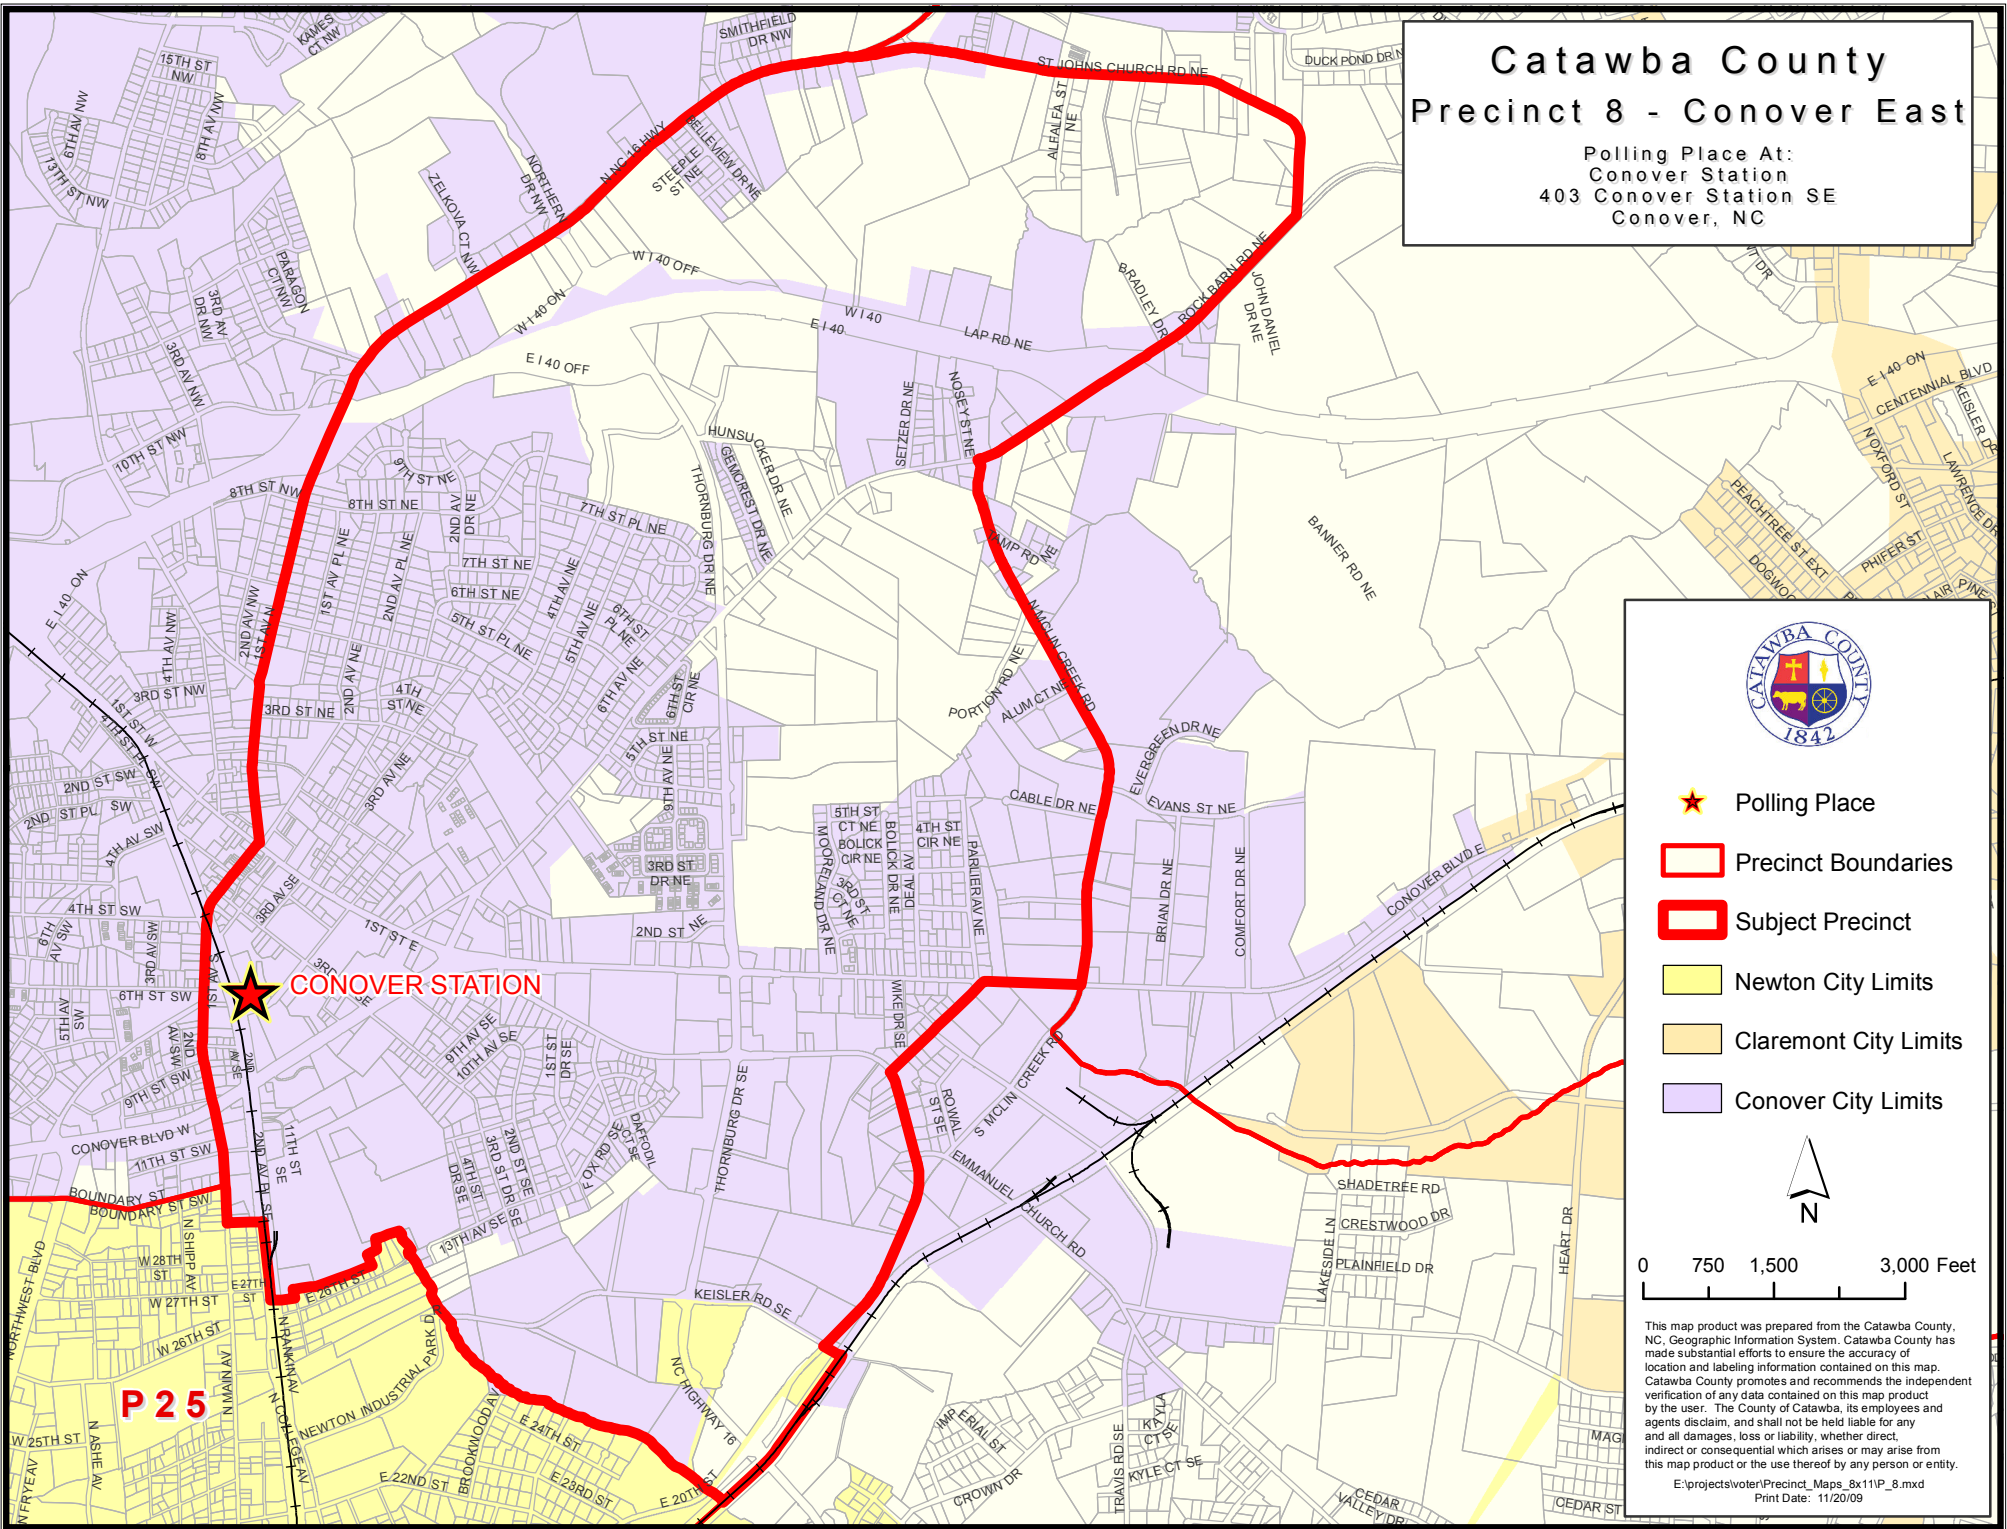

Catawba County Precinct 8 - Conover East

Polling Place At:
Conover Station
403 Conover Station SE
Conover, NC

- ★ Polling Place
- ▭ Precinct Boundaries
- ▭ Subject Precinct
- ▭ Newton City Limits
- ▭ Claremont City Limits
- ▭ Conover City Limits

0 750 1,500 3,000 Feet

E:\projects\vote\Precinct_Maps_8x11\P_8.mxd
Print Date: 11/20/09

CONOVER STATION

P 25