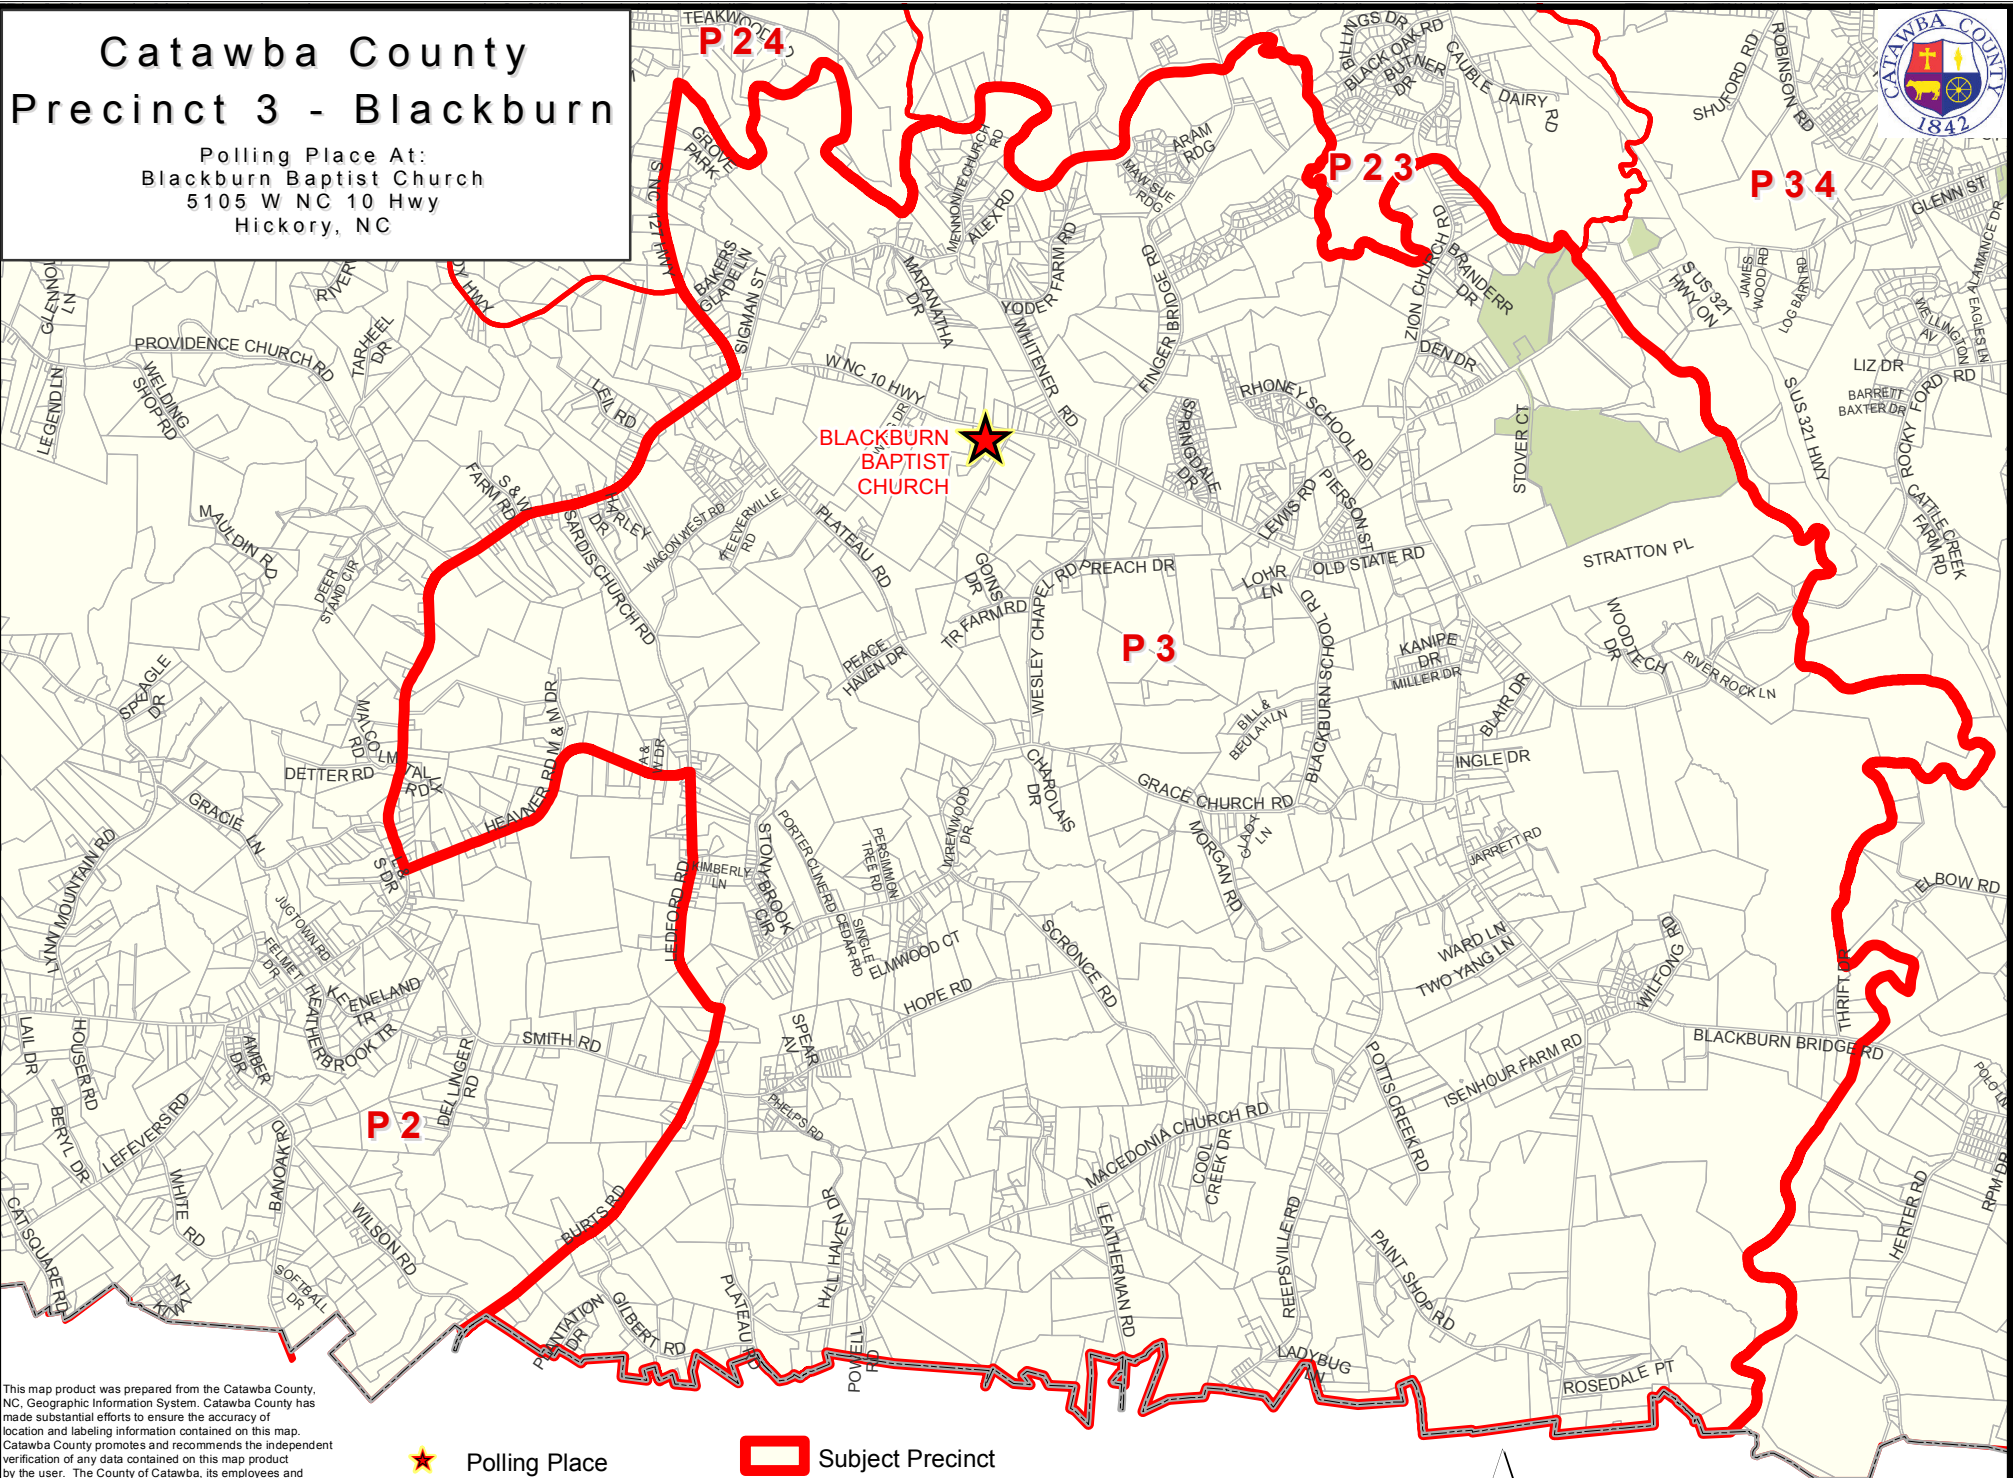

Catawba County Precinct 3 - Blackburn

Polling Place At:
Blackburn Baptist Church
5105 W NC 10 Hwy
Hickory, NC

- Polling Place
- Subject Precinct
- Precinct Boundaries
- Newton City Limits