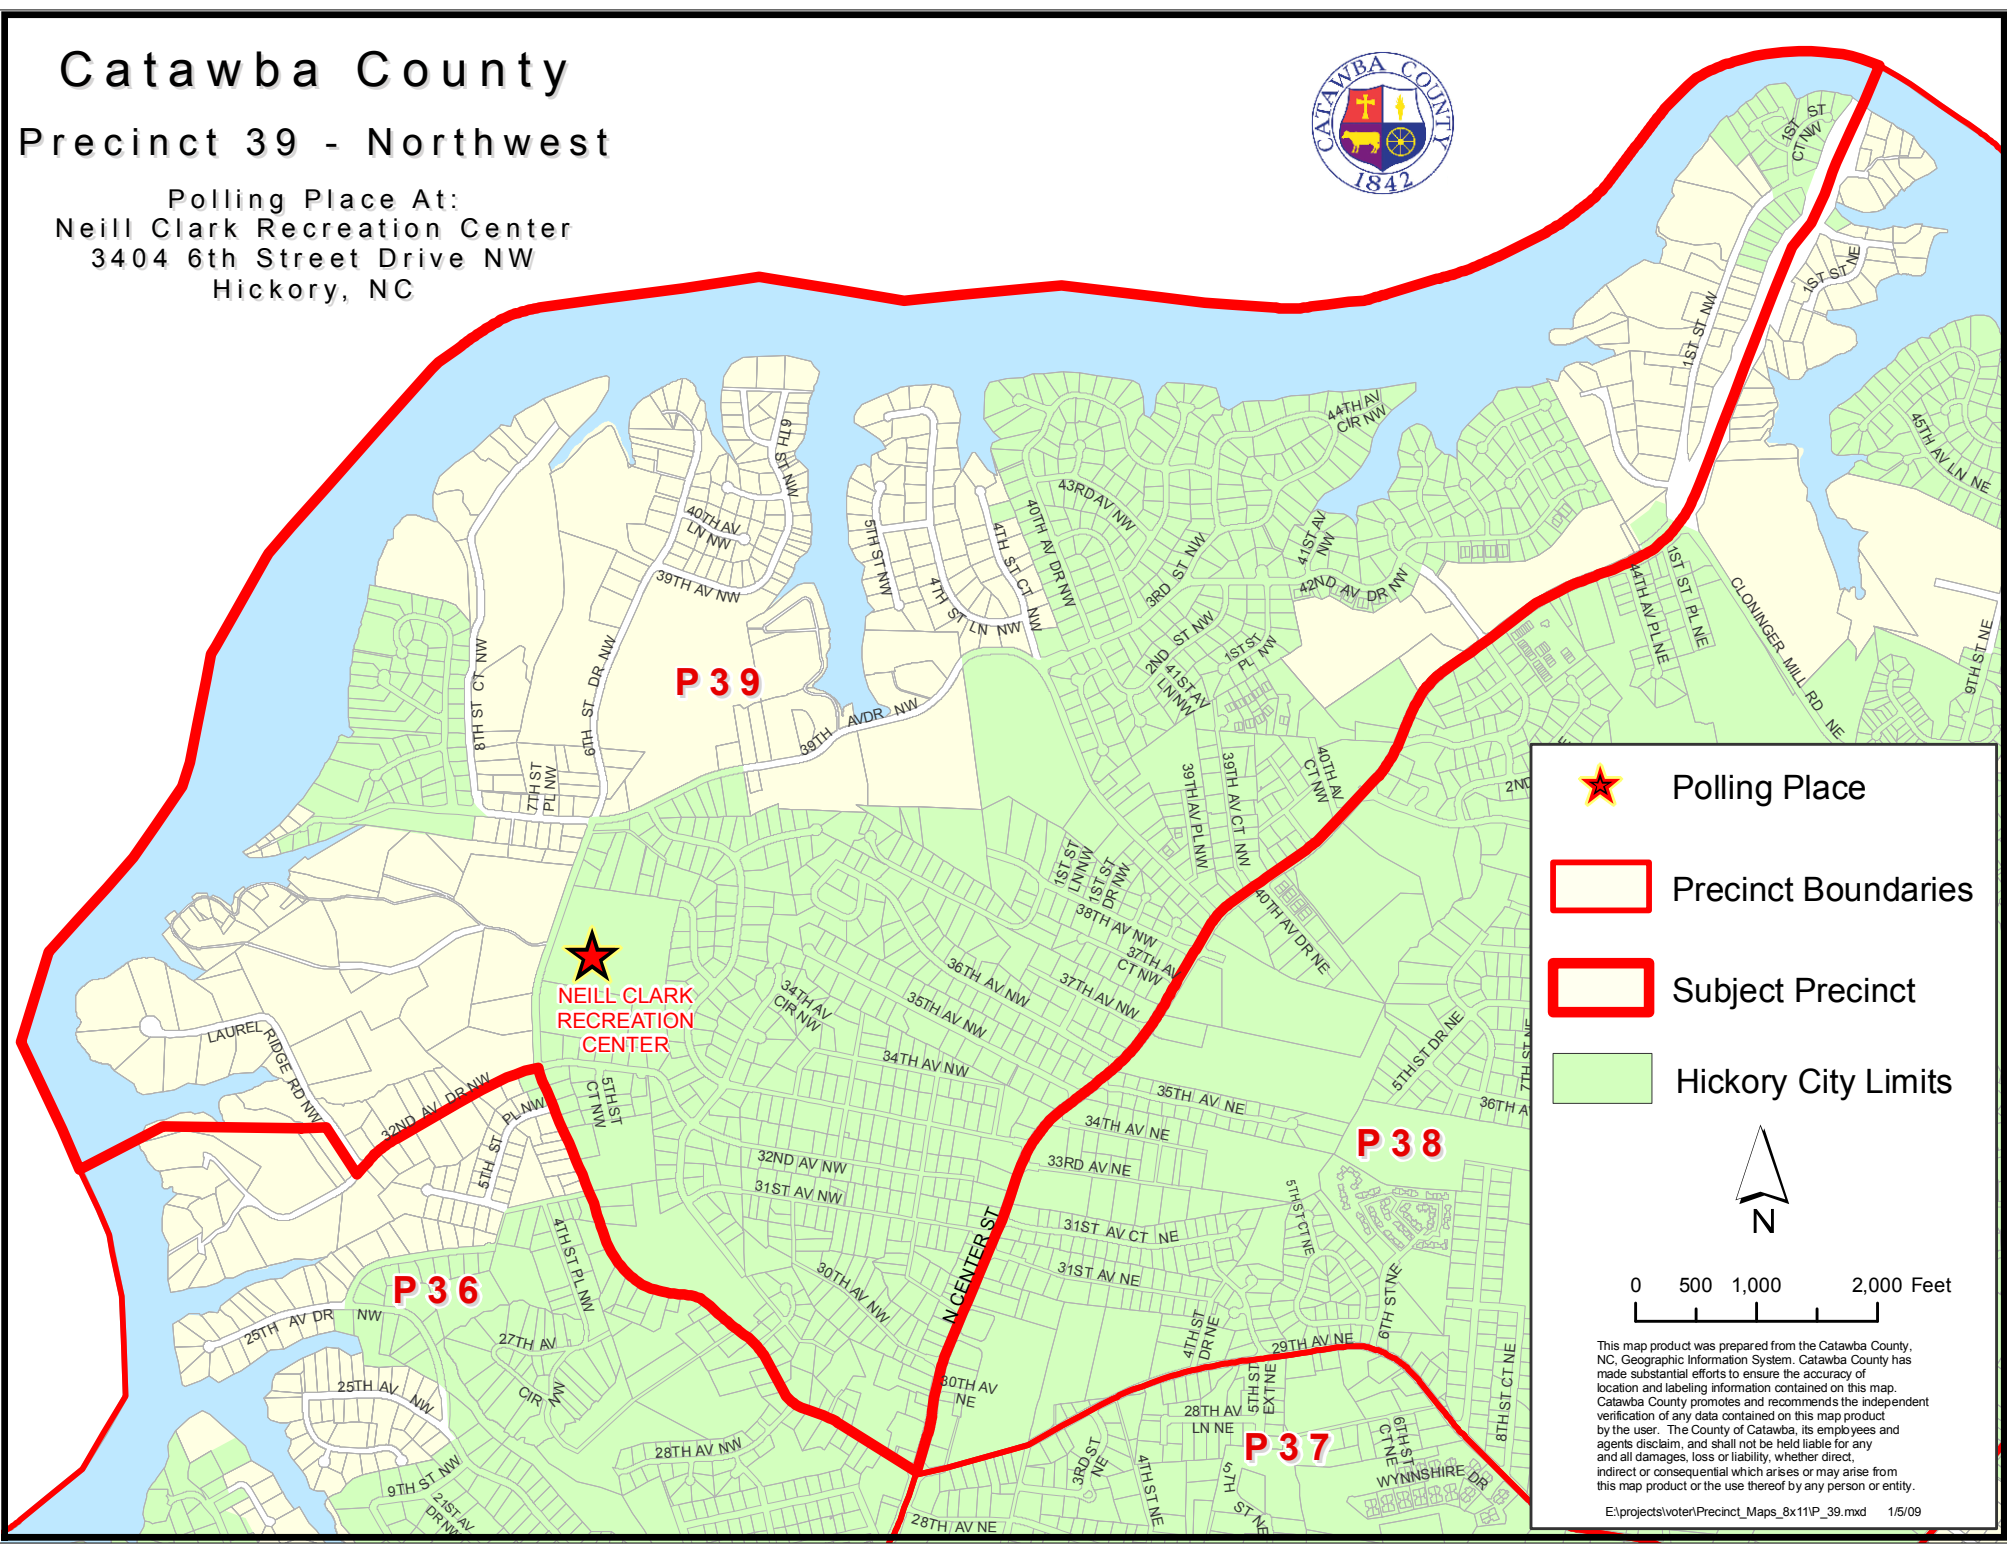

Catawba County

Precinct 39 - Northwest

Polling Place At:
Neill Clark Recreation Center
3404 6th Street Drive NW
Hickory, NC

- Polling Place
- Precinct Boundaries
- Subject Precinct
- Hickory City Limits

N

0 500 1,000 2,000 Feet

This map product was prepared from the Catawba County, NC, Geographic Information System. Catawba County has made substantial efforts to ensure the accuracy of location and labeling information contained on this map. Catawba County promotes and recommends the independent verification of any data contained on this map product by the user. The County of Catawba, its employees and agents disclaim, and shall not be held liable for any and all damages, loss or liability, whether direct, indirect or consequential which arises or may arise from this map product or the use thereof by any person or entity.

E:\projects\ voter\Precinct_Maps_8x11\P_39.mxd 1/5/09