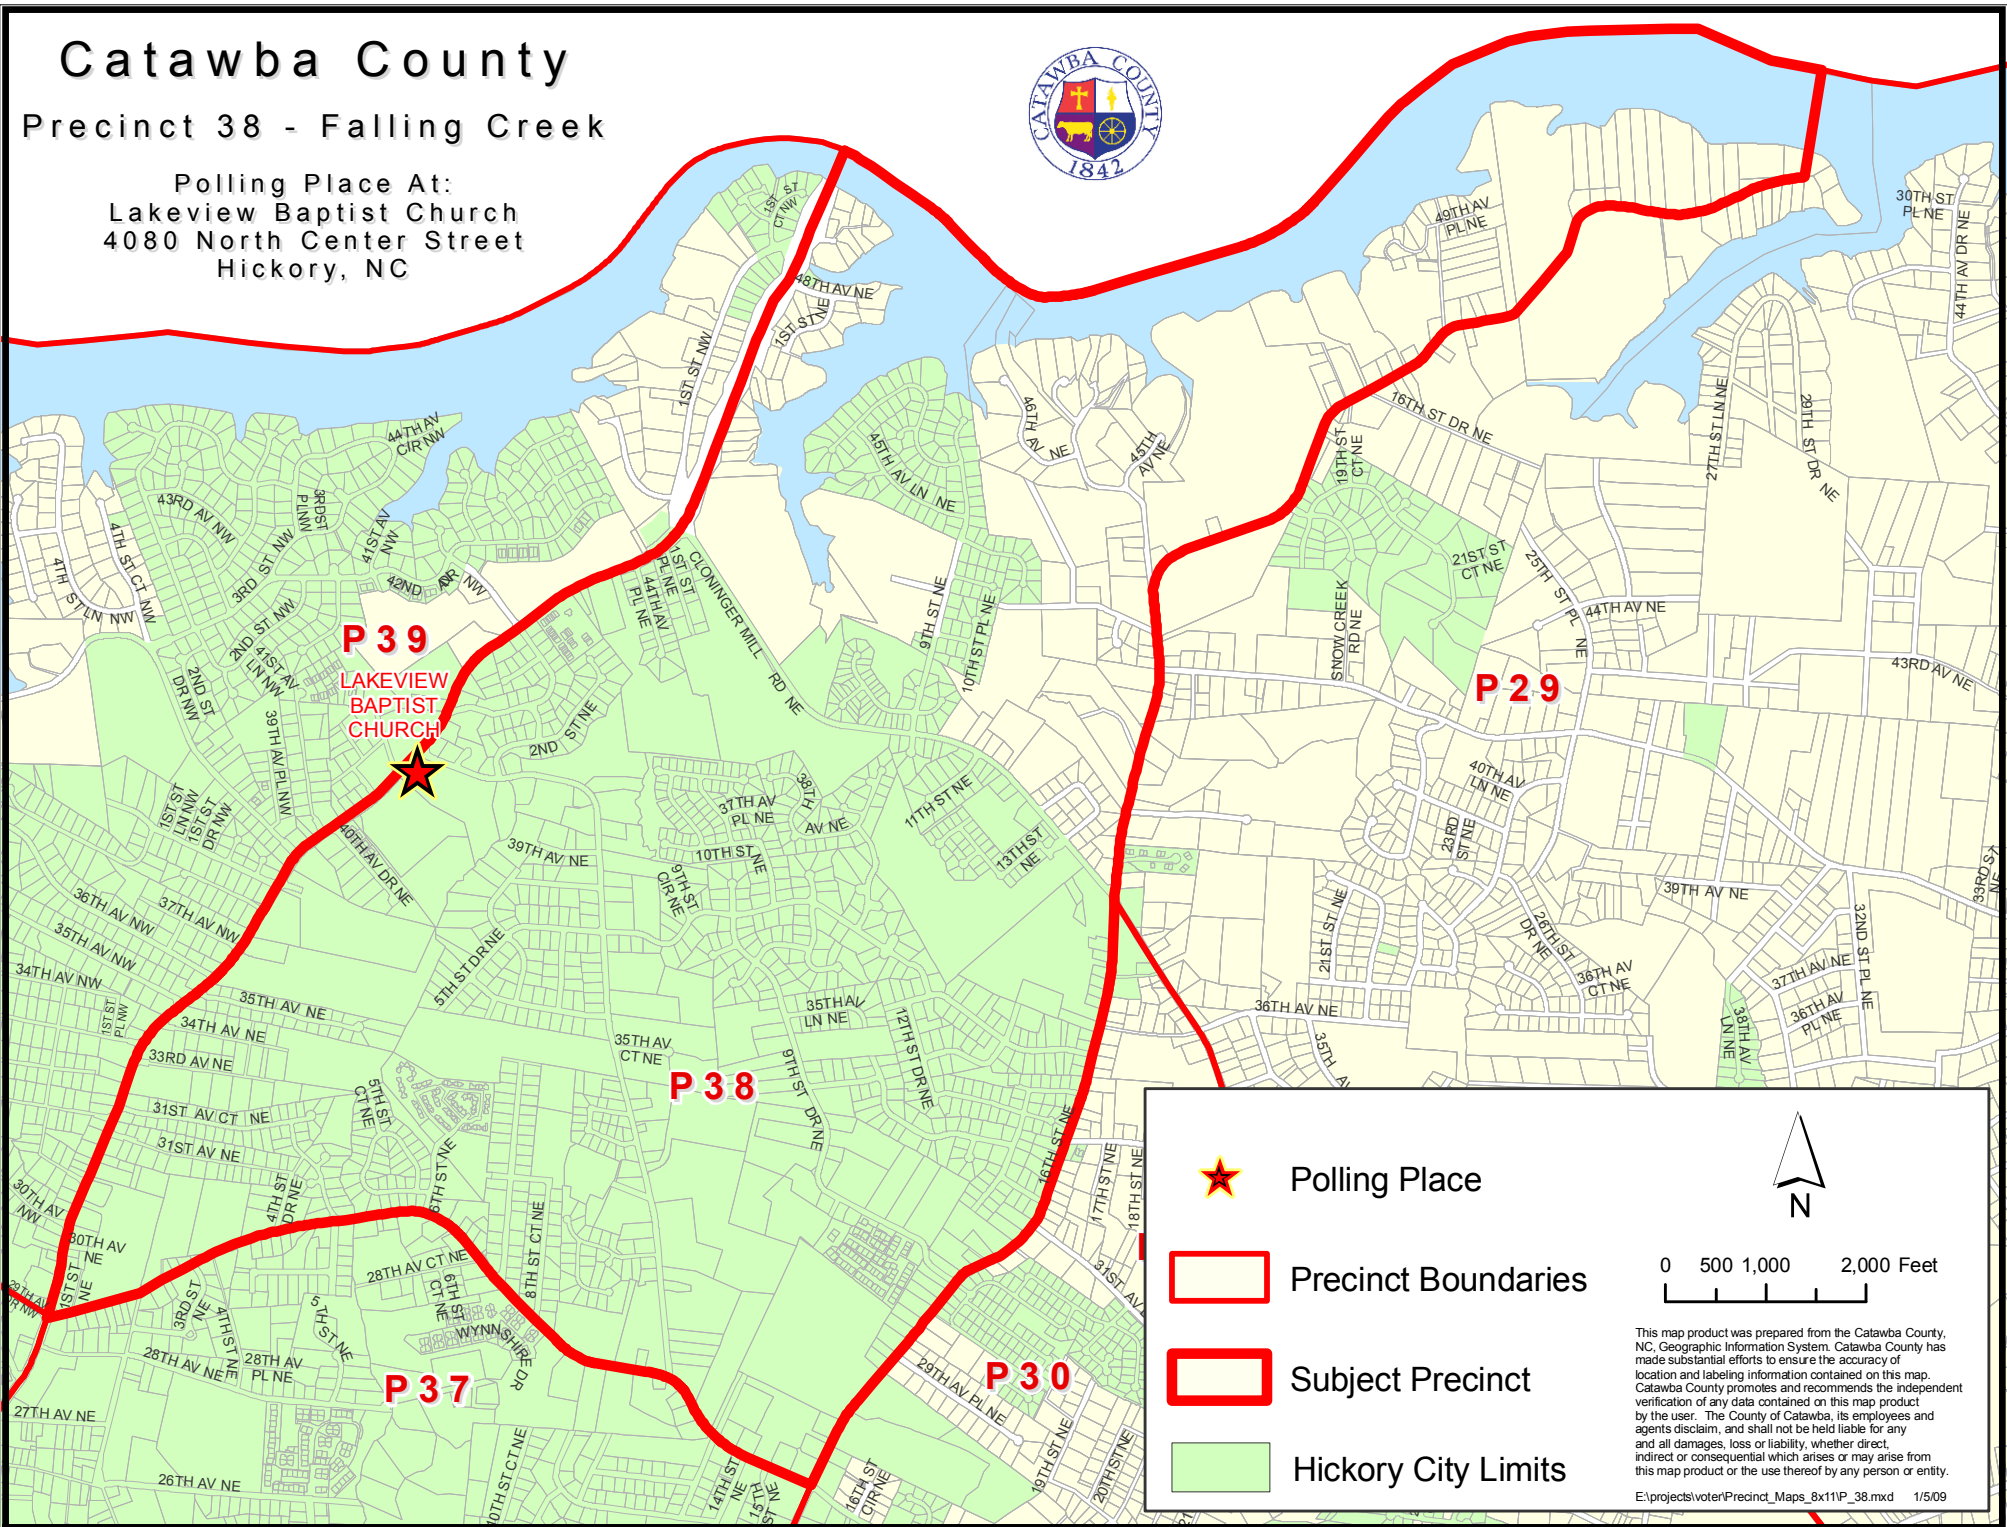

Catawba County

Precinct 38 - Falling Creek

Polling Place At:
Lakeview Baptist Church
4080 North Center Street
Hickory, NC

 Polling Place

 Precinct Boundaries

 Subject Precinct

 Hickory City Limits

0 500 1,000 2,000 Feet

This map product was prepared from the Catawba County, NC, Geographic Information System. Catawba County has made substantial efforts to ensure the accuracy of location and labeling information contained on this map. Catawba County promotes and recommends the independent verification of any data contained on this map product by the user. The County of Catawba, its employees and agents disclaim, and shall not be held liable for any and all damages, loss or liability, whether direct, indirect or consequential which arises or may arise from this map product or the use thereof by any person or entity.

E:\projects\ voter\Precinct_Maps_8x11P_38.mxd 1/5/09