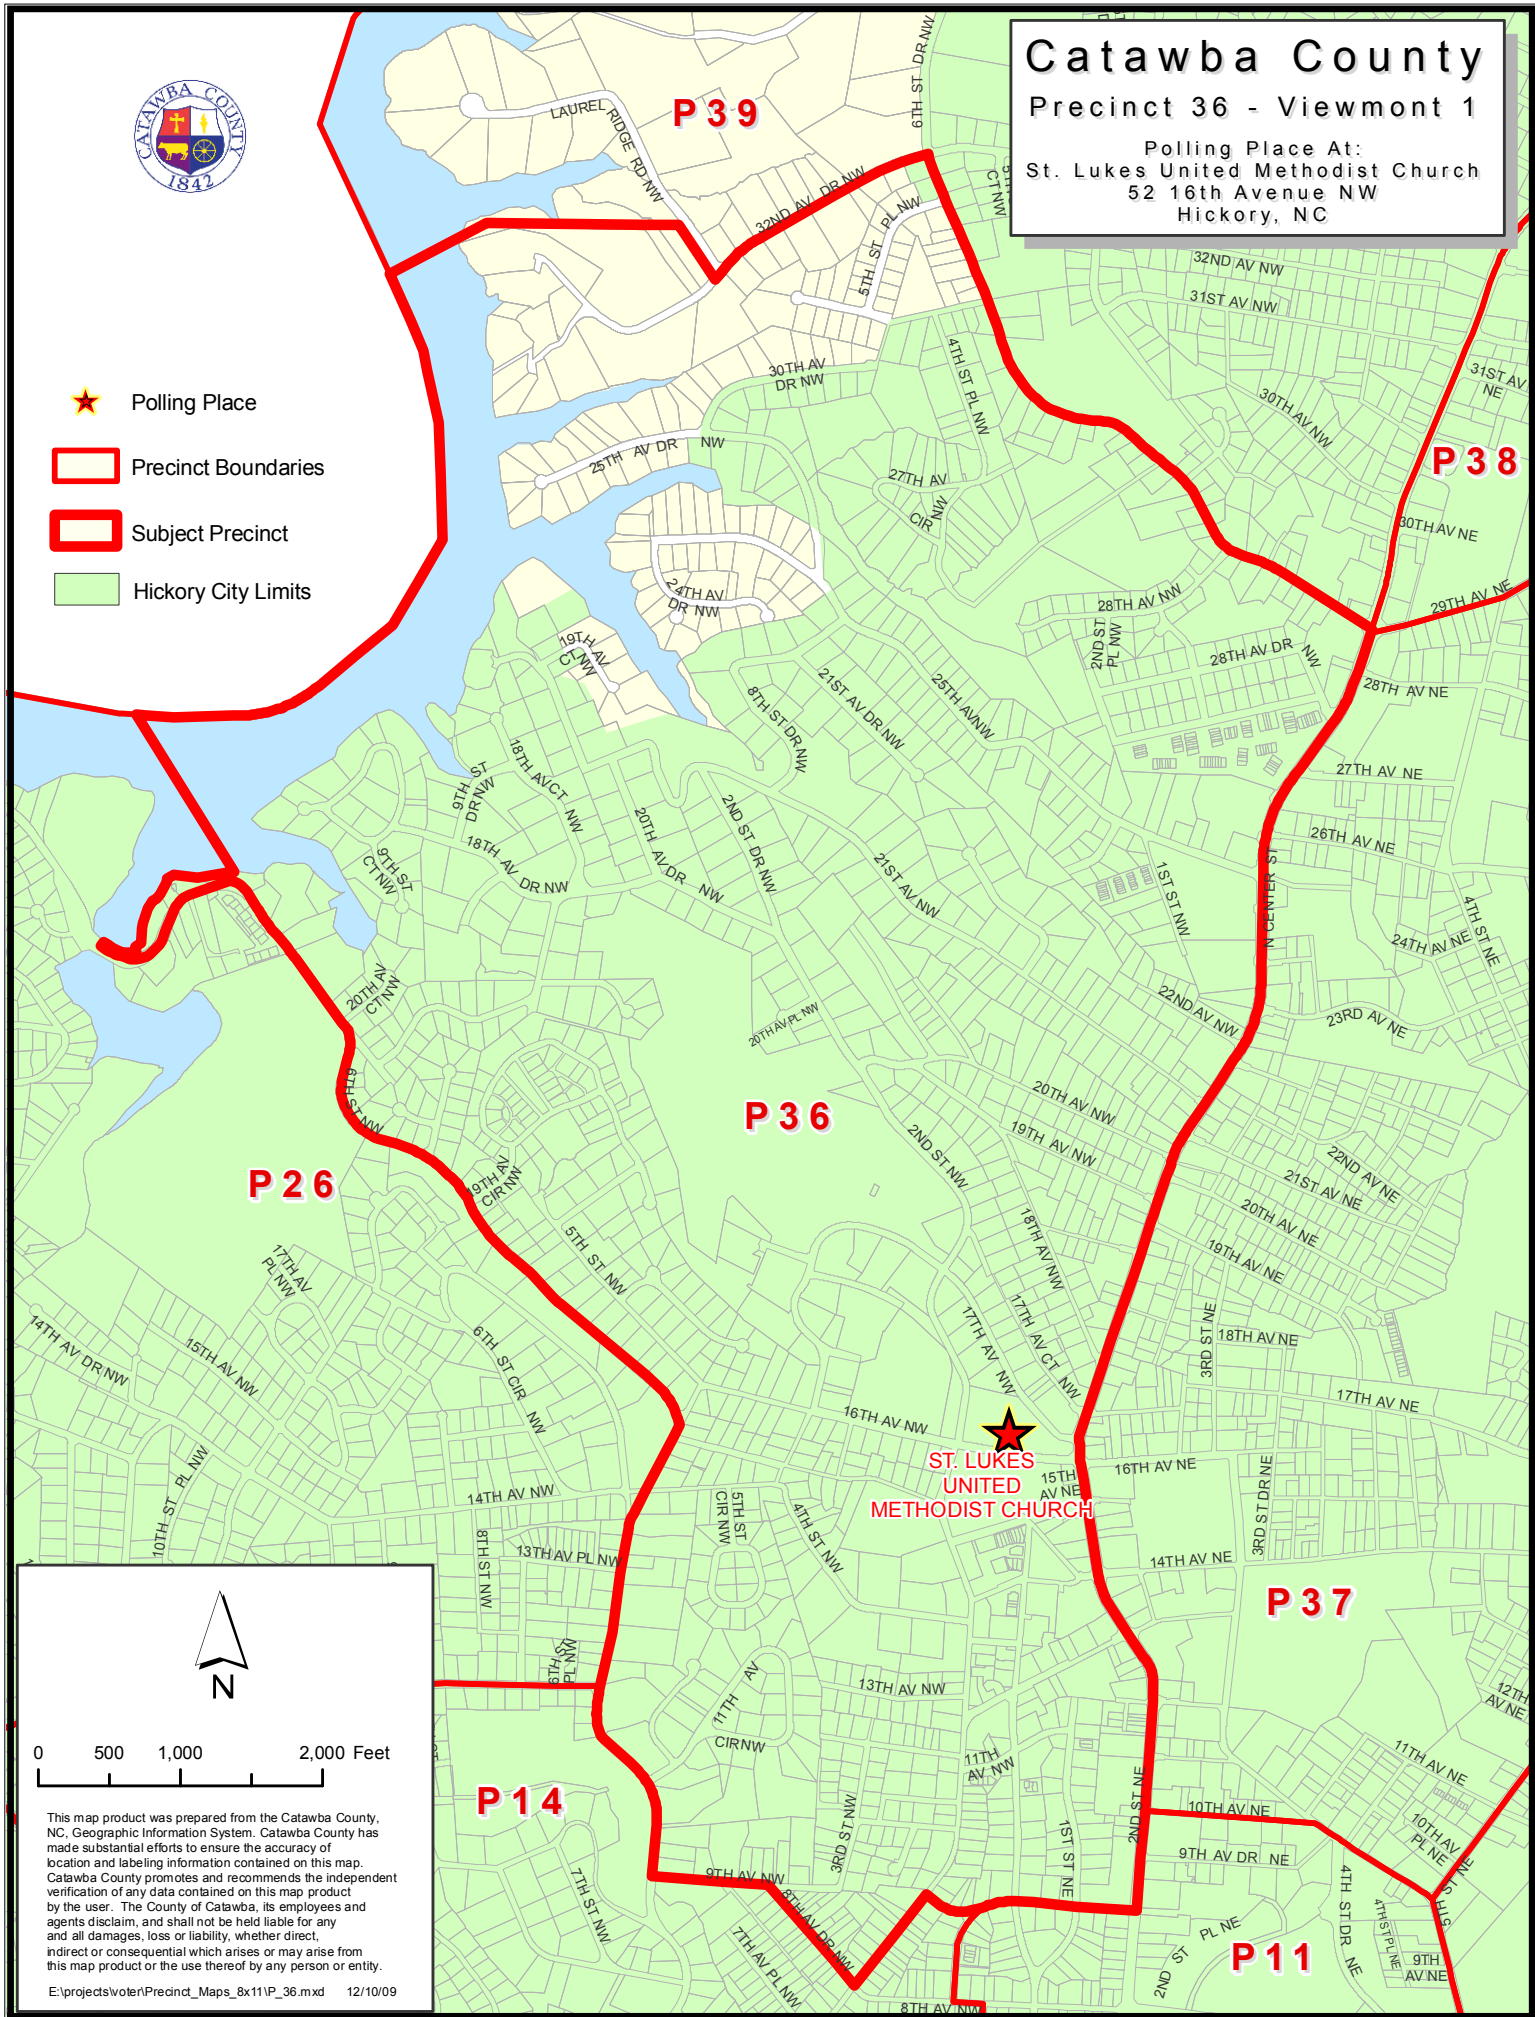

Catawba County

Precinct 36 - Viewmont 1

Polling Place At:
St. Lukes United Methodist Church
52 16th Avenue NW
Hickory, NC

- Polling Place
- Precinct Boundaries
- Subject Precinct
- Hickory City Limits

**ST. LUKES
UNITED
METHODIST CHURCH**