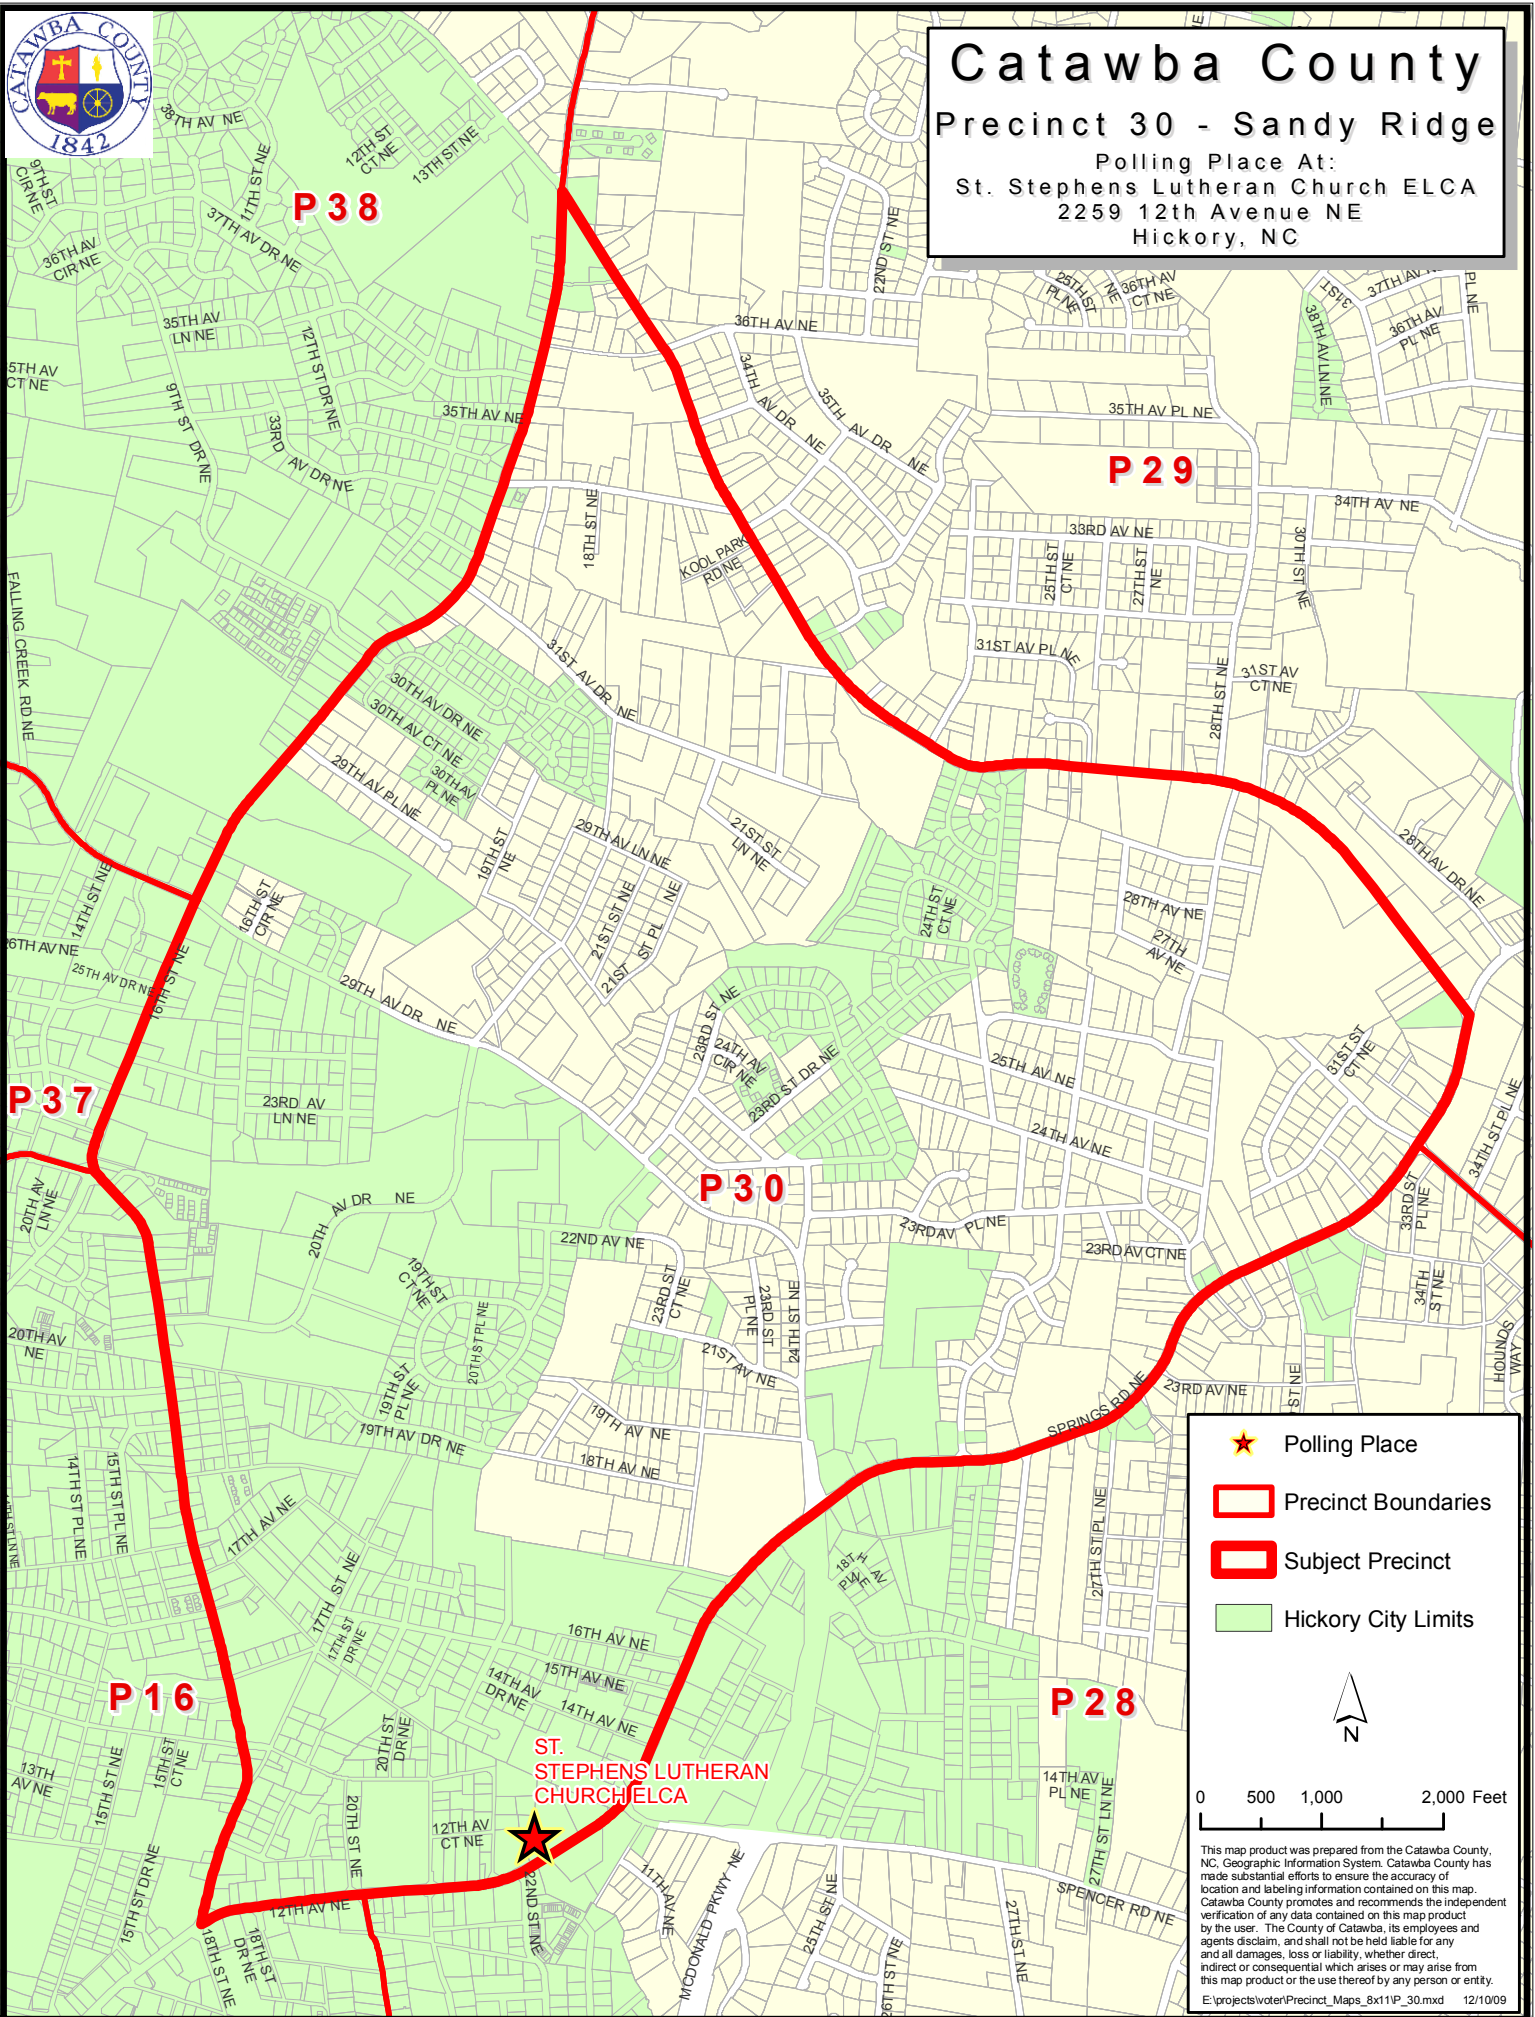

Catawba County
Precinct 30 - Sandy Ridge
Polling Place At:
St. Stephens Lutheran Church ELCA
2259 12th Avenue NE
Hickory, NC

- Polling Place
- Precinct Boundaries
- Subject Precinct
- Hickory City Limits