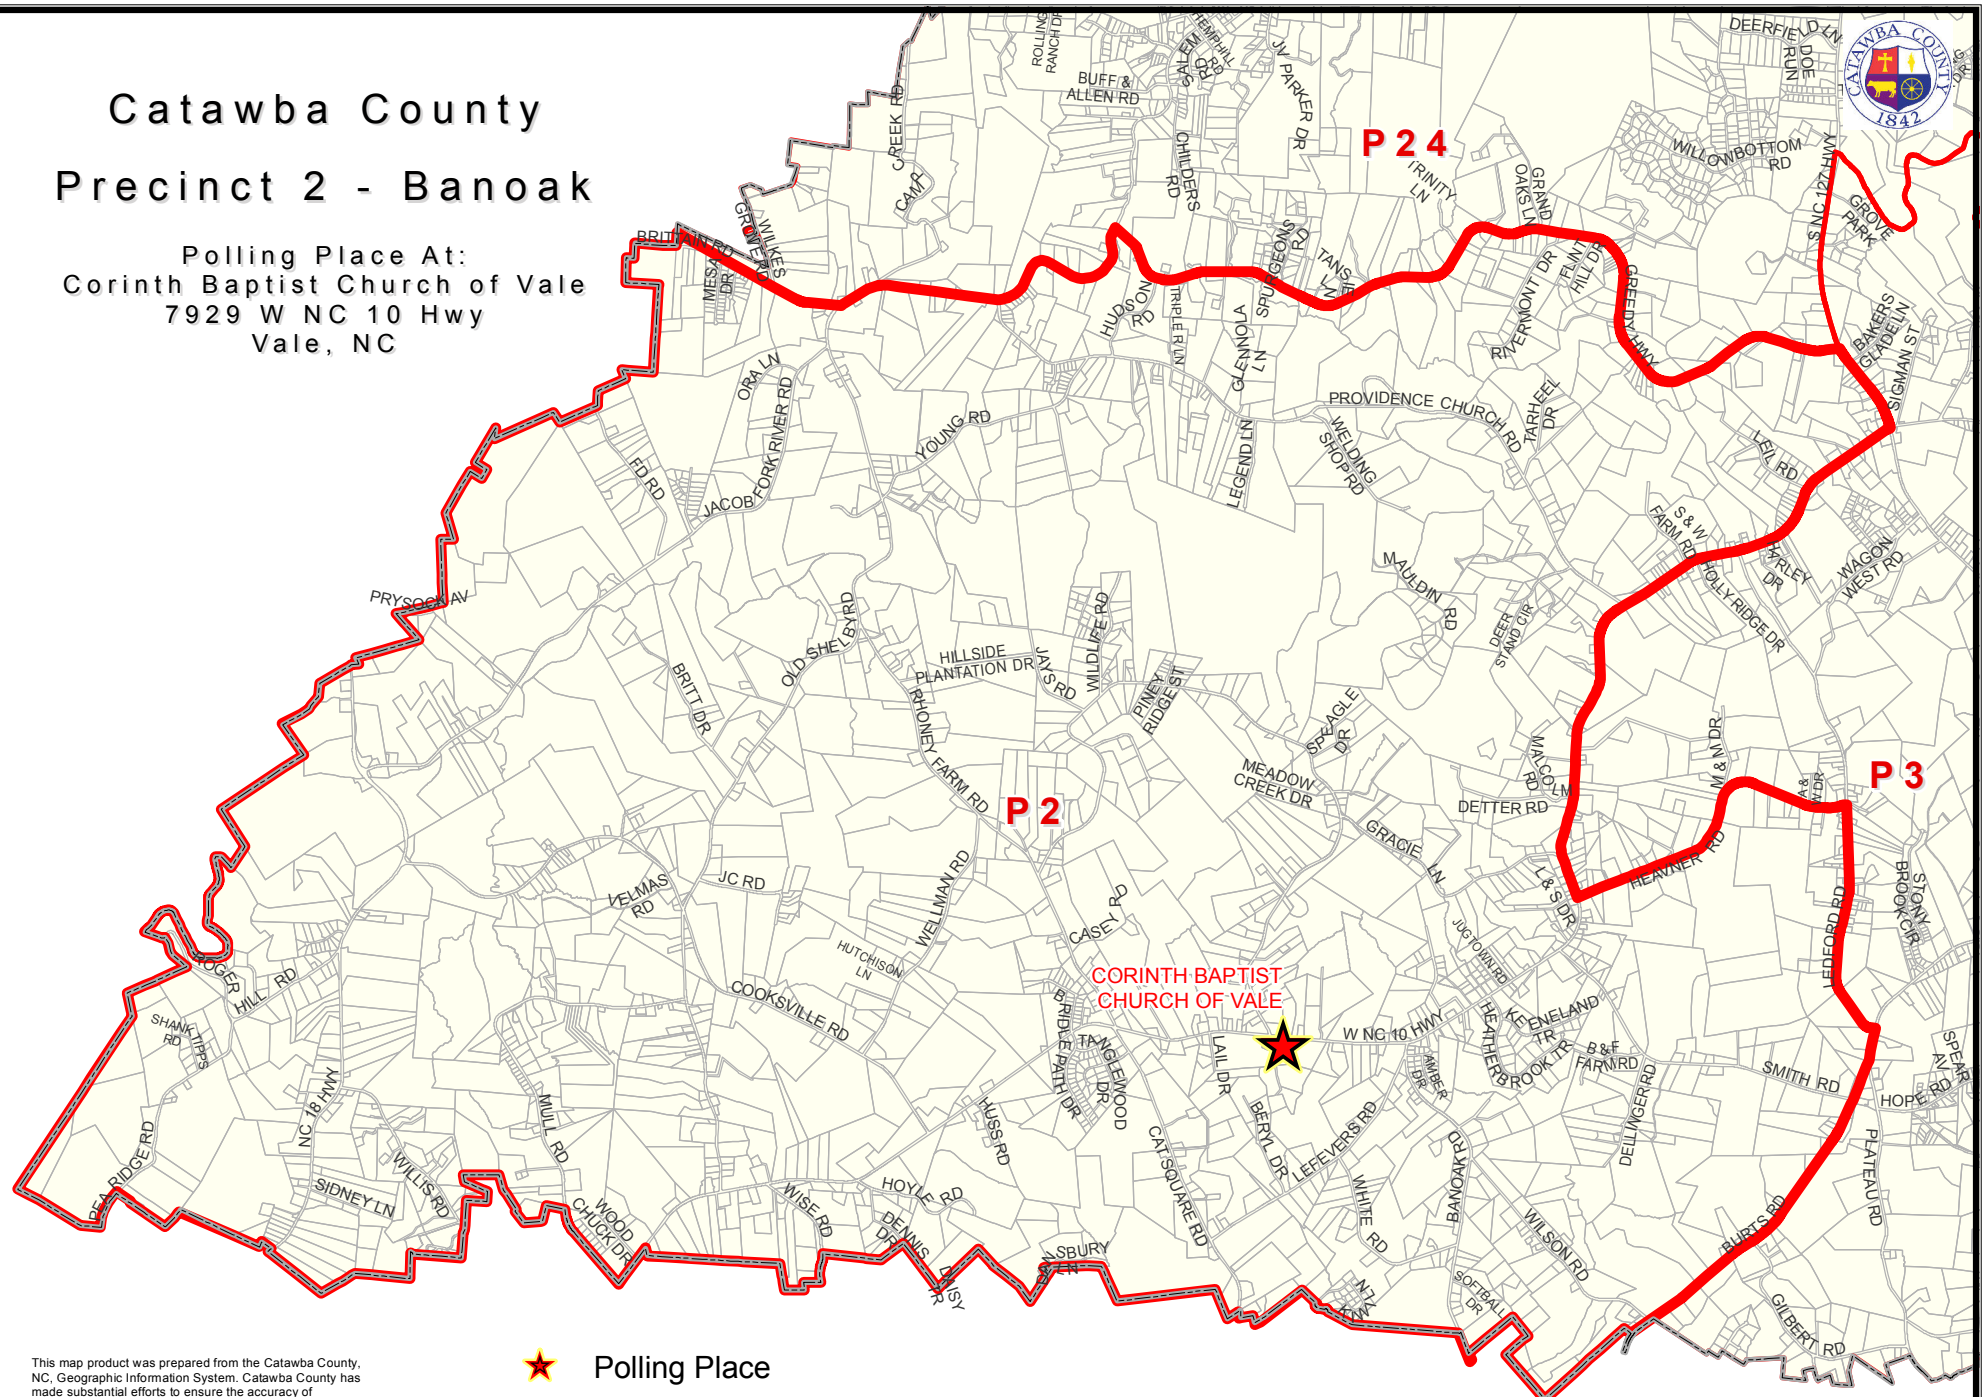

Catawba County

Precinct 2 - Banoak

Polling Place At:
Corinth Baptist Church of Vale
7929 W NC 10 Hwy
Vale, NC

- Polling Place
- Precinct Boundaries
- Subject Precinct