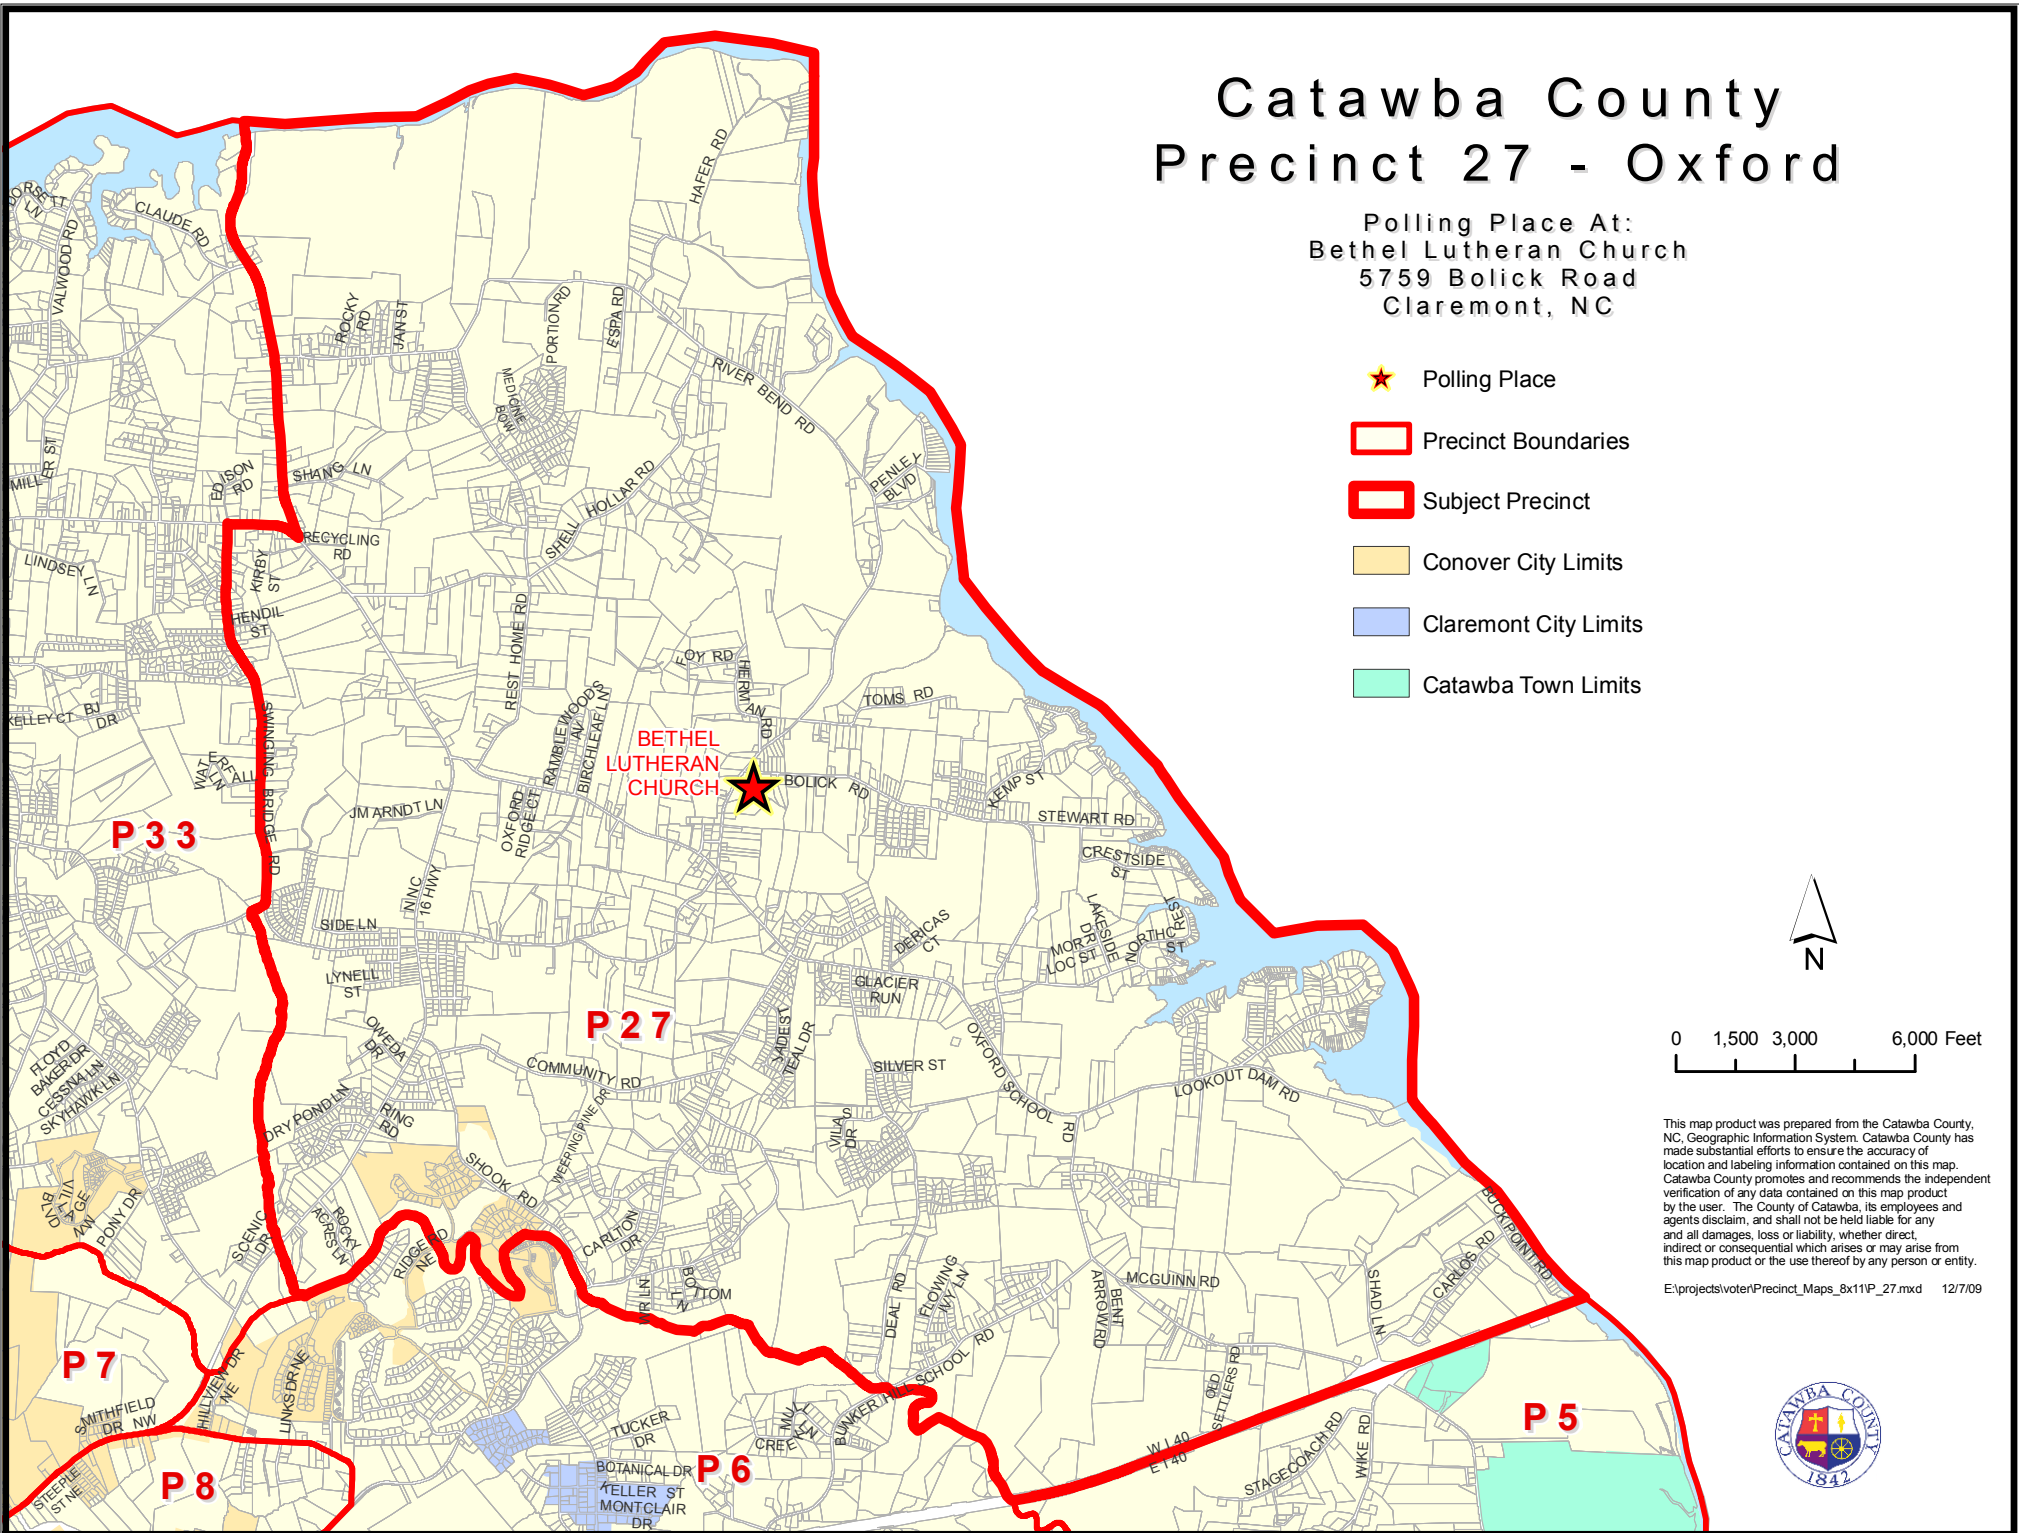

Catawba County Precinct 27 - Oxford

Polling Place At:
Bethel Lutheran Church
5759 Bolick Road
Claremont, NC

- Polling Place
- Precinct Boundaries
- Subject Precinct
- Conover City Limits
- Claremont City Limits
- Catawba Town Limits

E:\projects\ voterPrecinct_Maps_8x11P_27.mxd 12/7/09