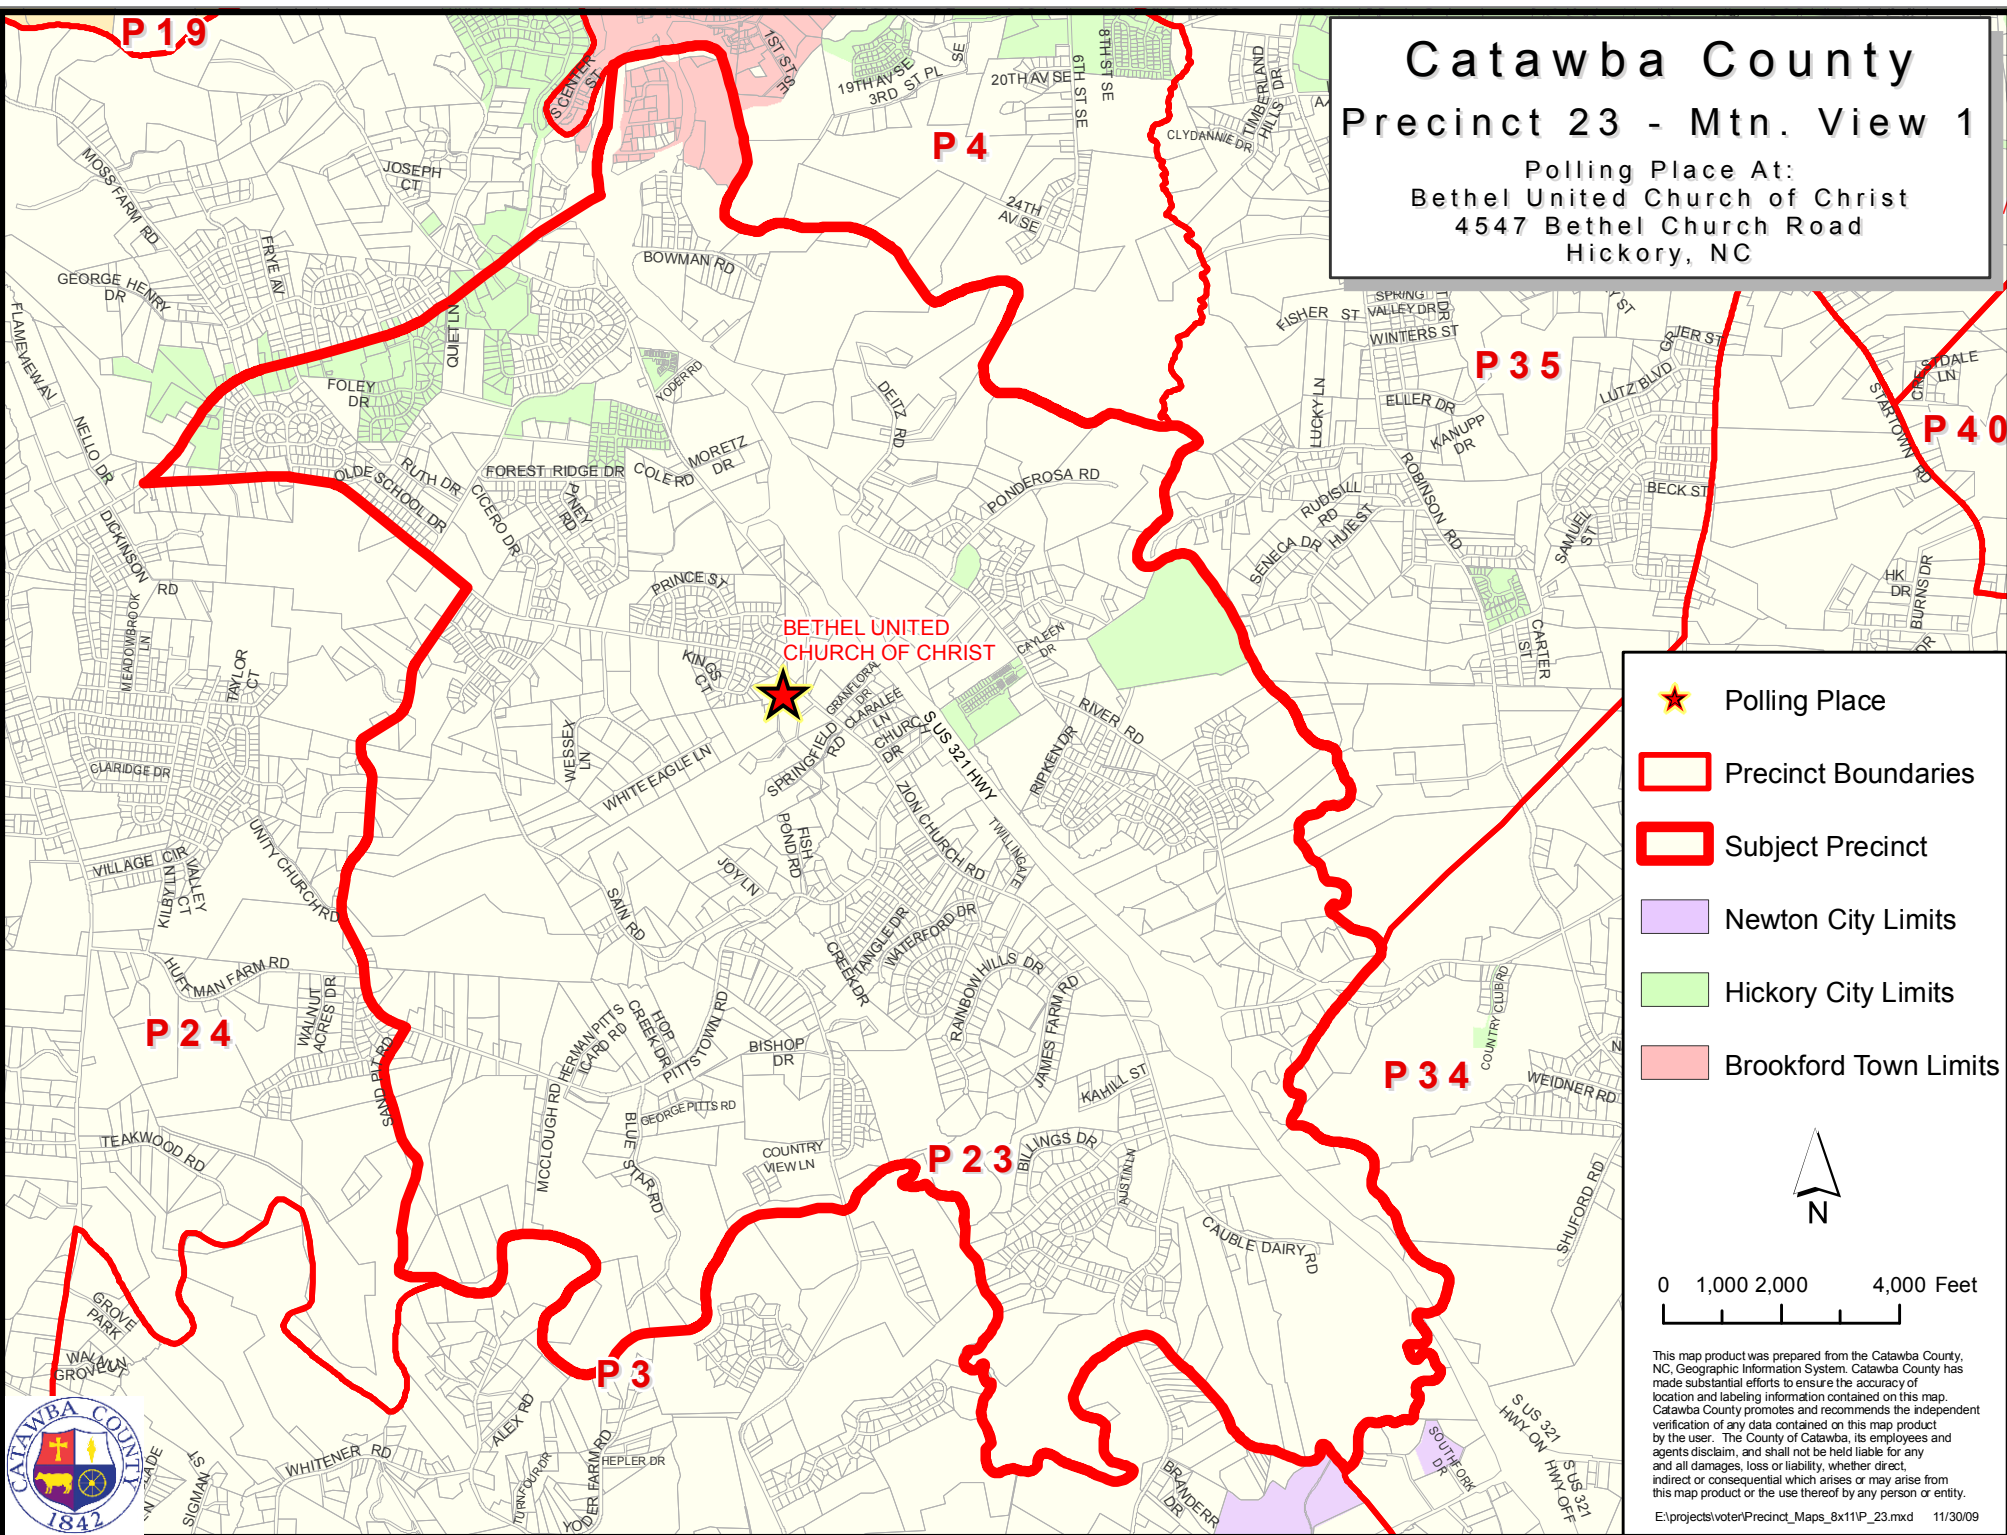

Catawba County

Precinct 23 - Mtn. View 1

Polling Place At:
Bethel United Church of Christ
4547 Bethel Church Road
Hickory, NC

- Polling Place
- Precinct Boundaries
- Subject Precinct
- Newton City Limits
- Hickory City Limits
- Brookford Town Limits