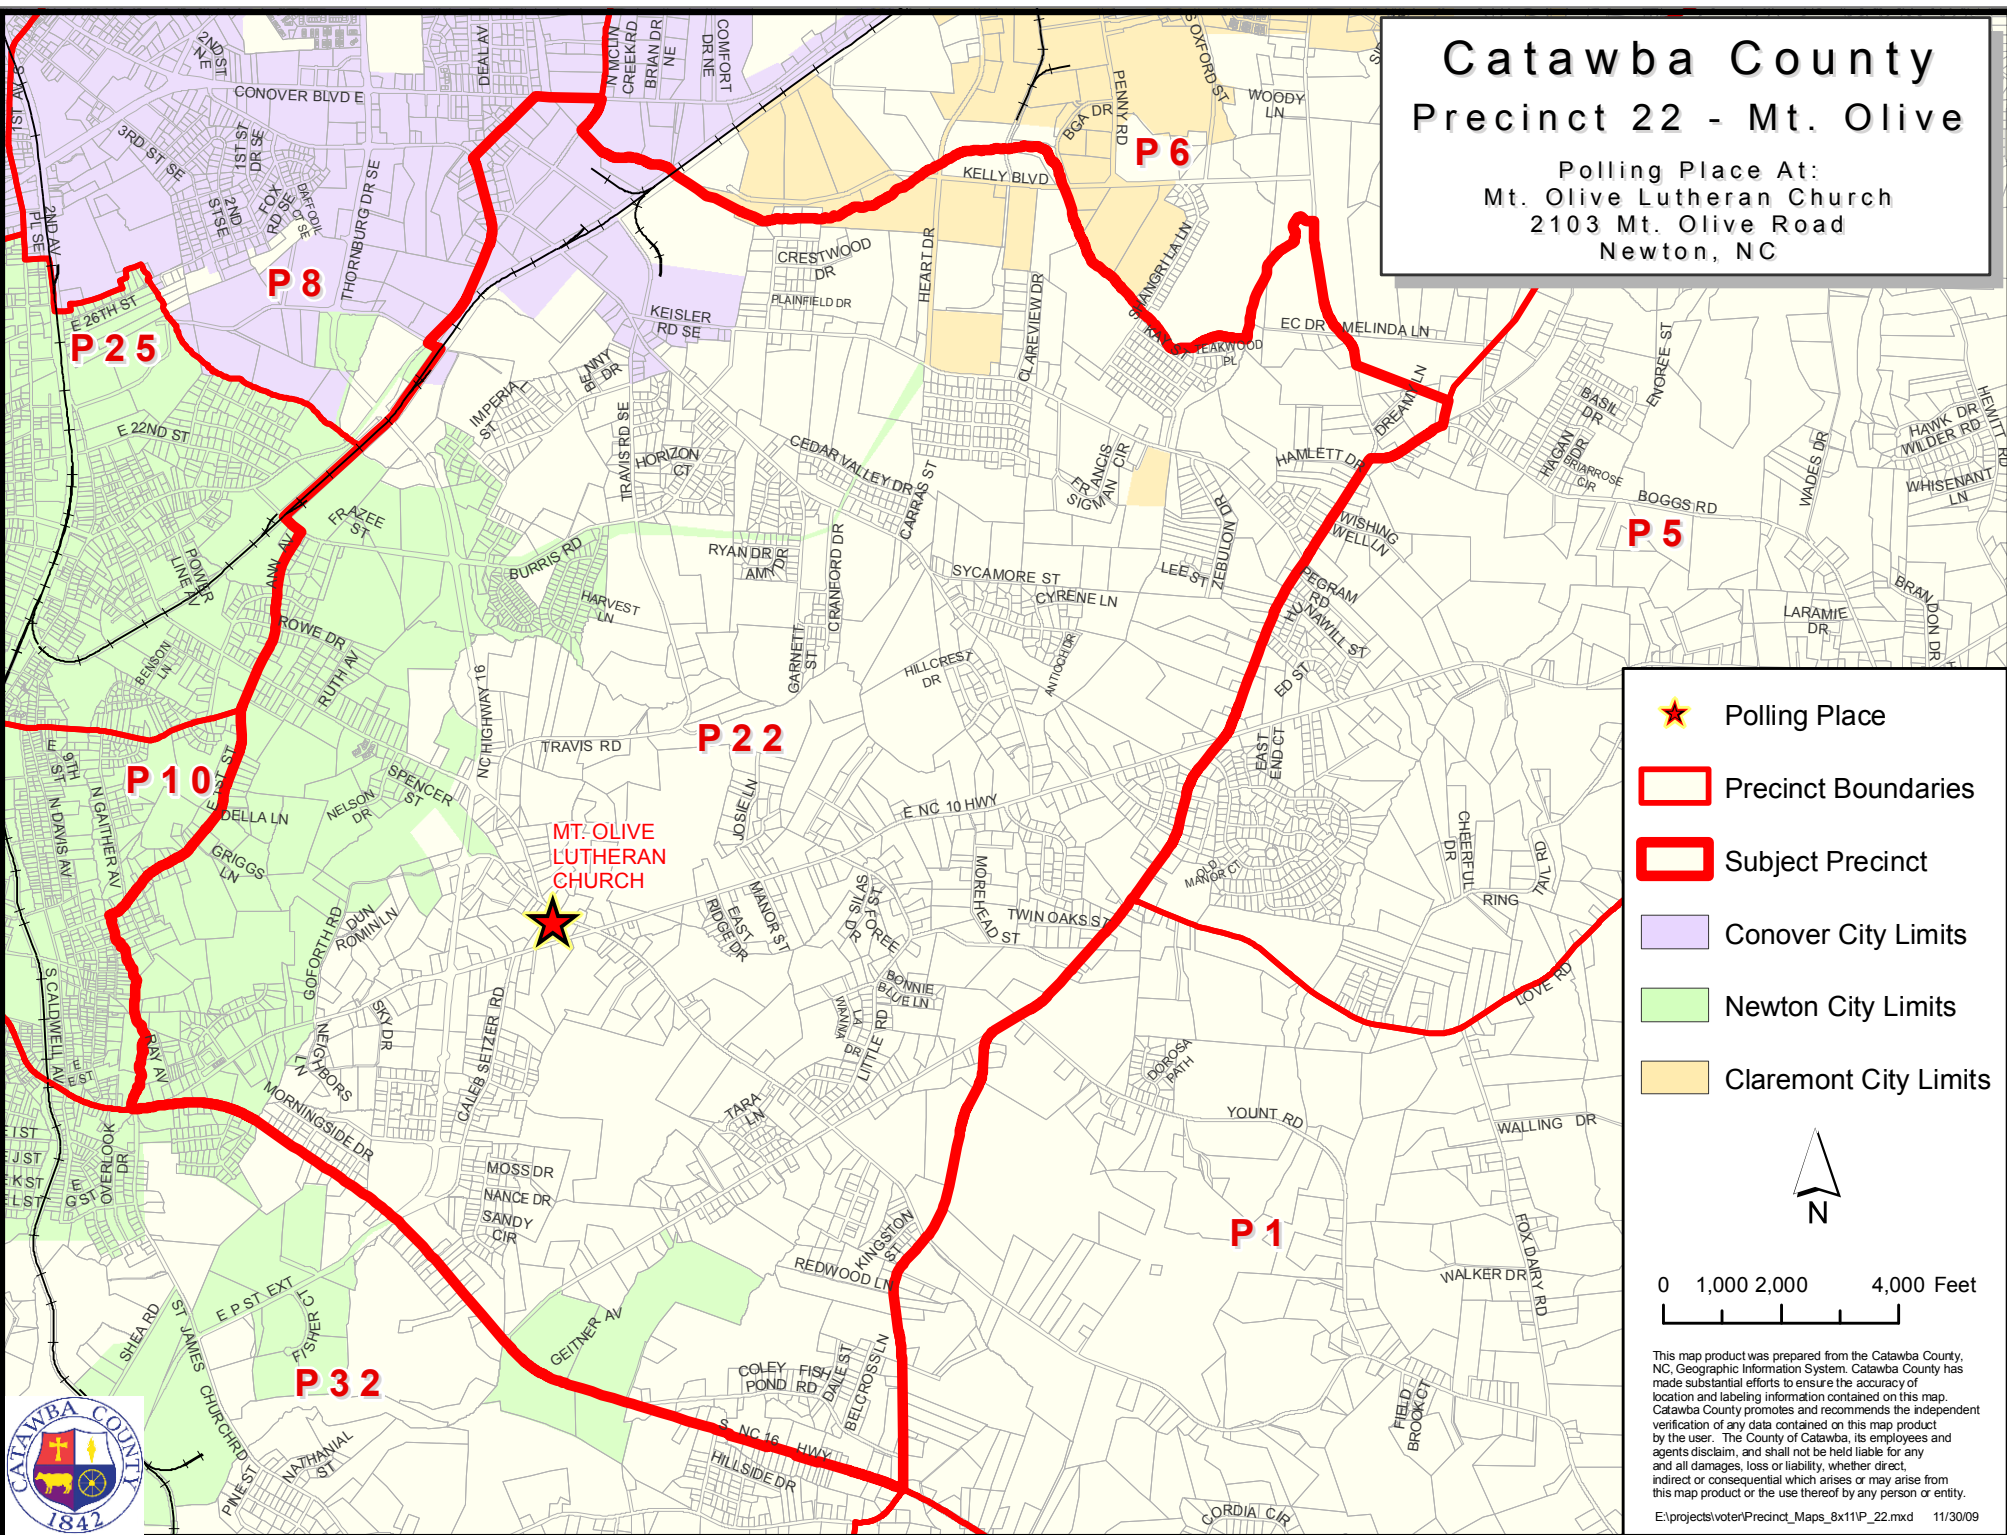

Catawba County Precinct 22 - Mt. Olive

Polling Place At:
Mt. Olive Lutheran Church
2103 Mt. Olive Road
Newton, NC

- Polling Place
- Precinct Boundaries
- Subject Precinct
- Conover City Limits
- Newton City Limits
- Claremont City Limits

0 1,000 2,000 4,000 Feet