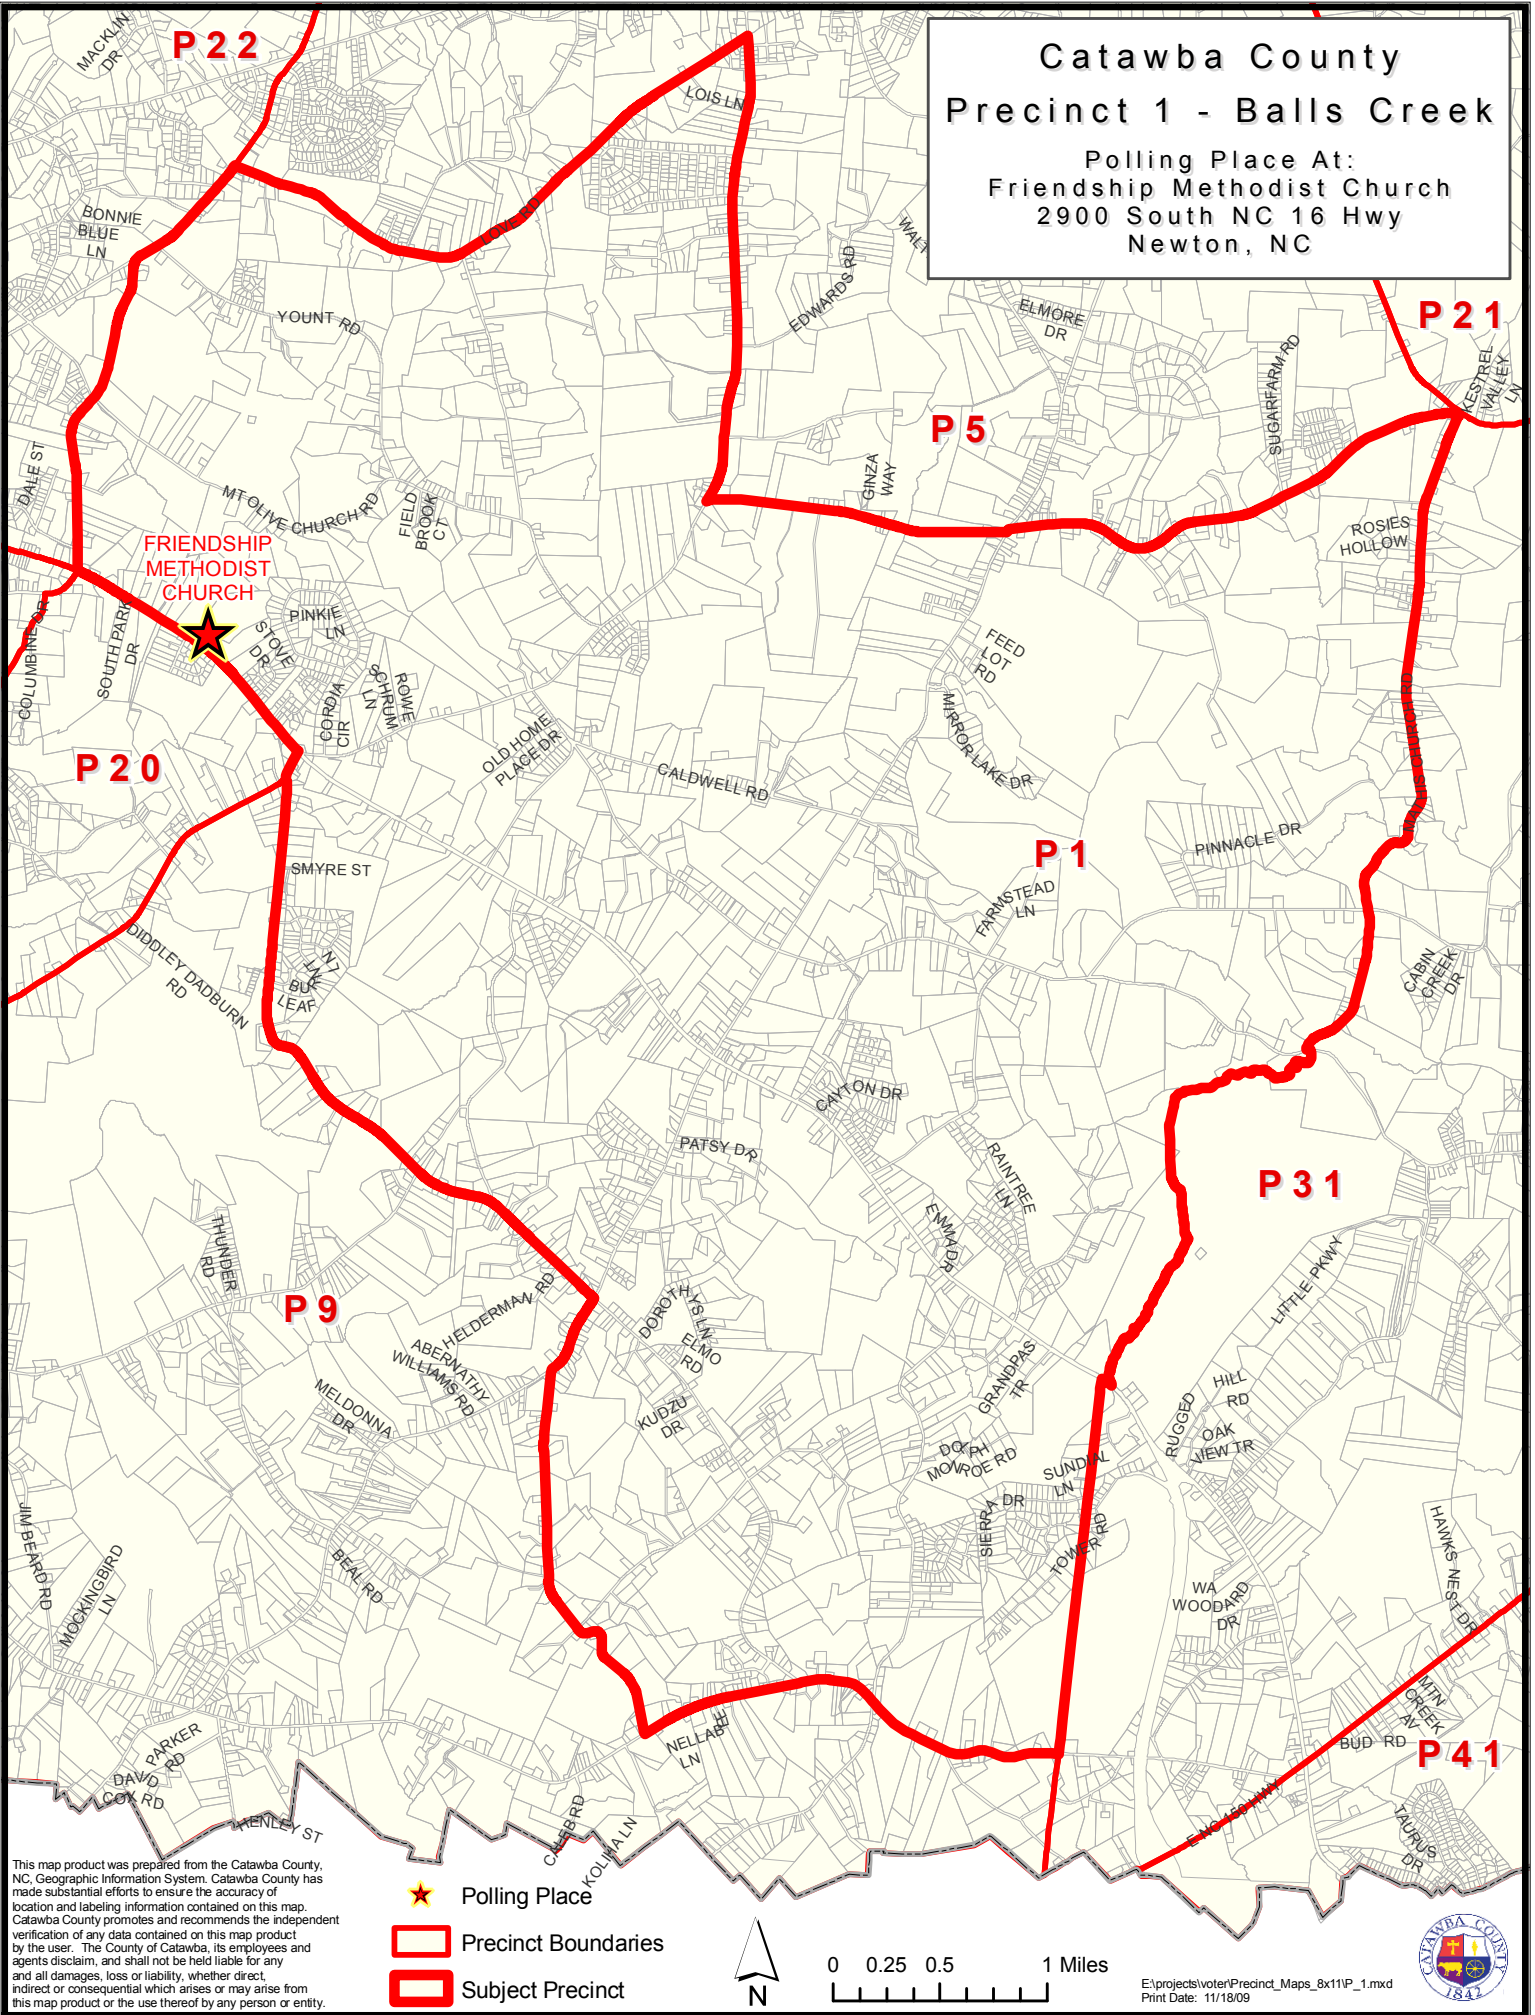

Catawba County Precinct 1 - Balls Creek

Polling Place At:
Friendship Methodist Church
2900 South NC 16 Hwy
Newton, NC

- Polling Place
- Precinct Boundaries
- Subject Precinct

0 0.25 0.5 1 Miles