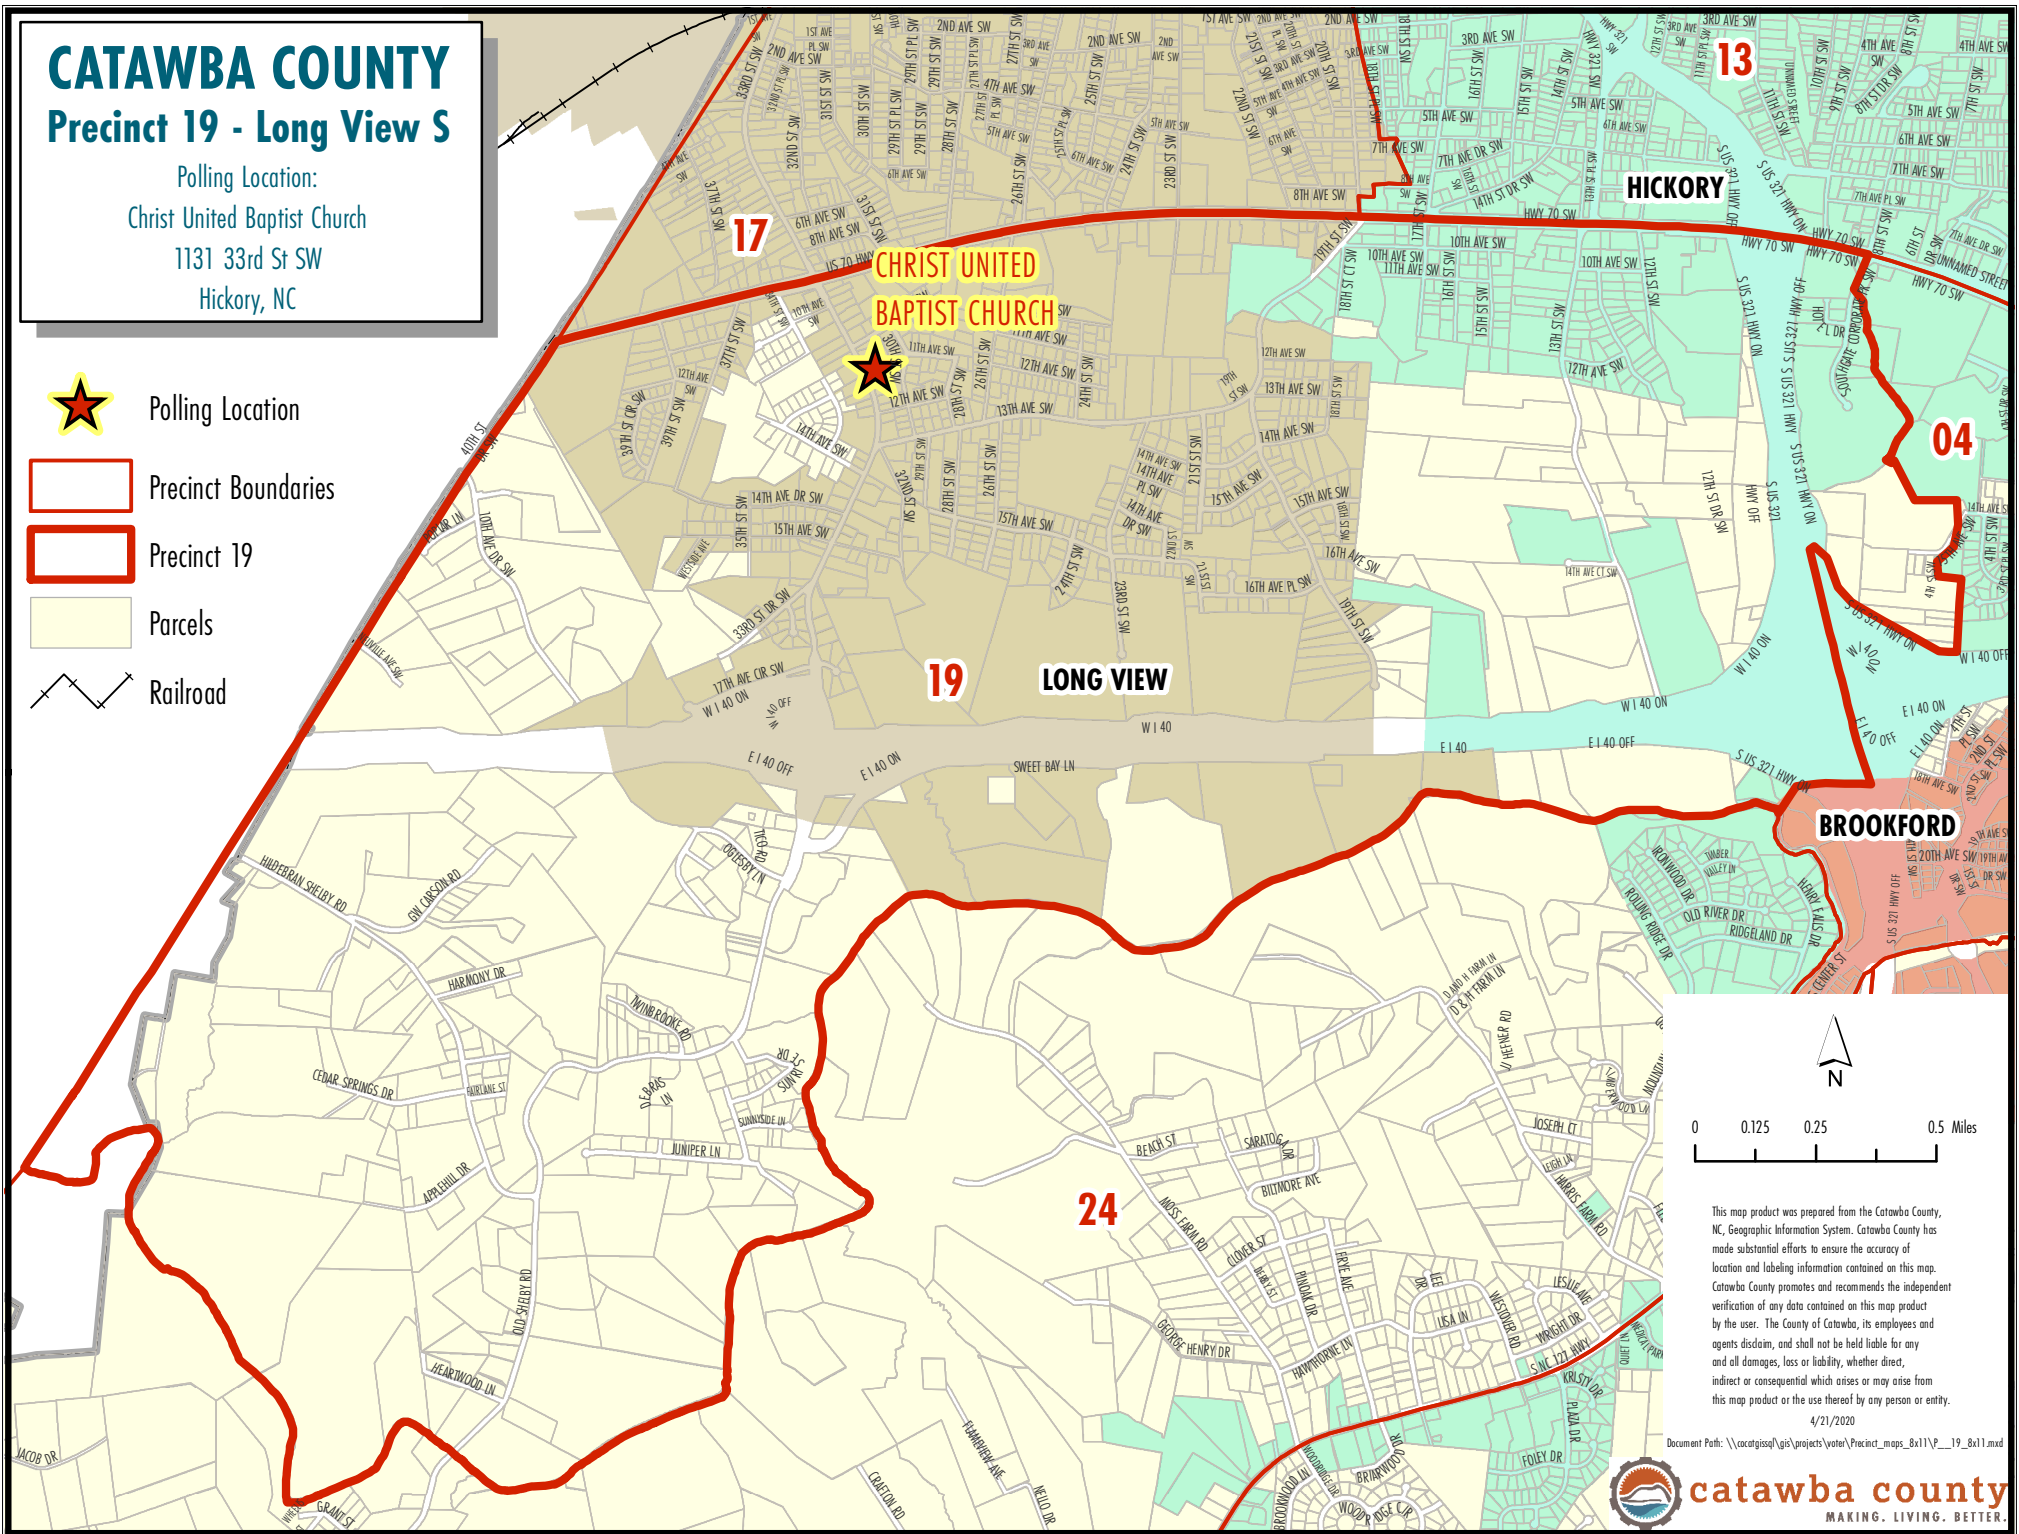

CATAWBA COUNTY

Precinct 19 - Long View S

Polling Location:
Christ United Baptist Church
1131 33rd St SW
Hickory, NC

Polling Location

Precinct Boundaries

Precinct 19

Parcels

Railroad

4/21/2020