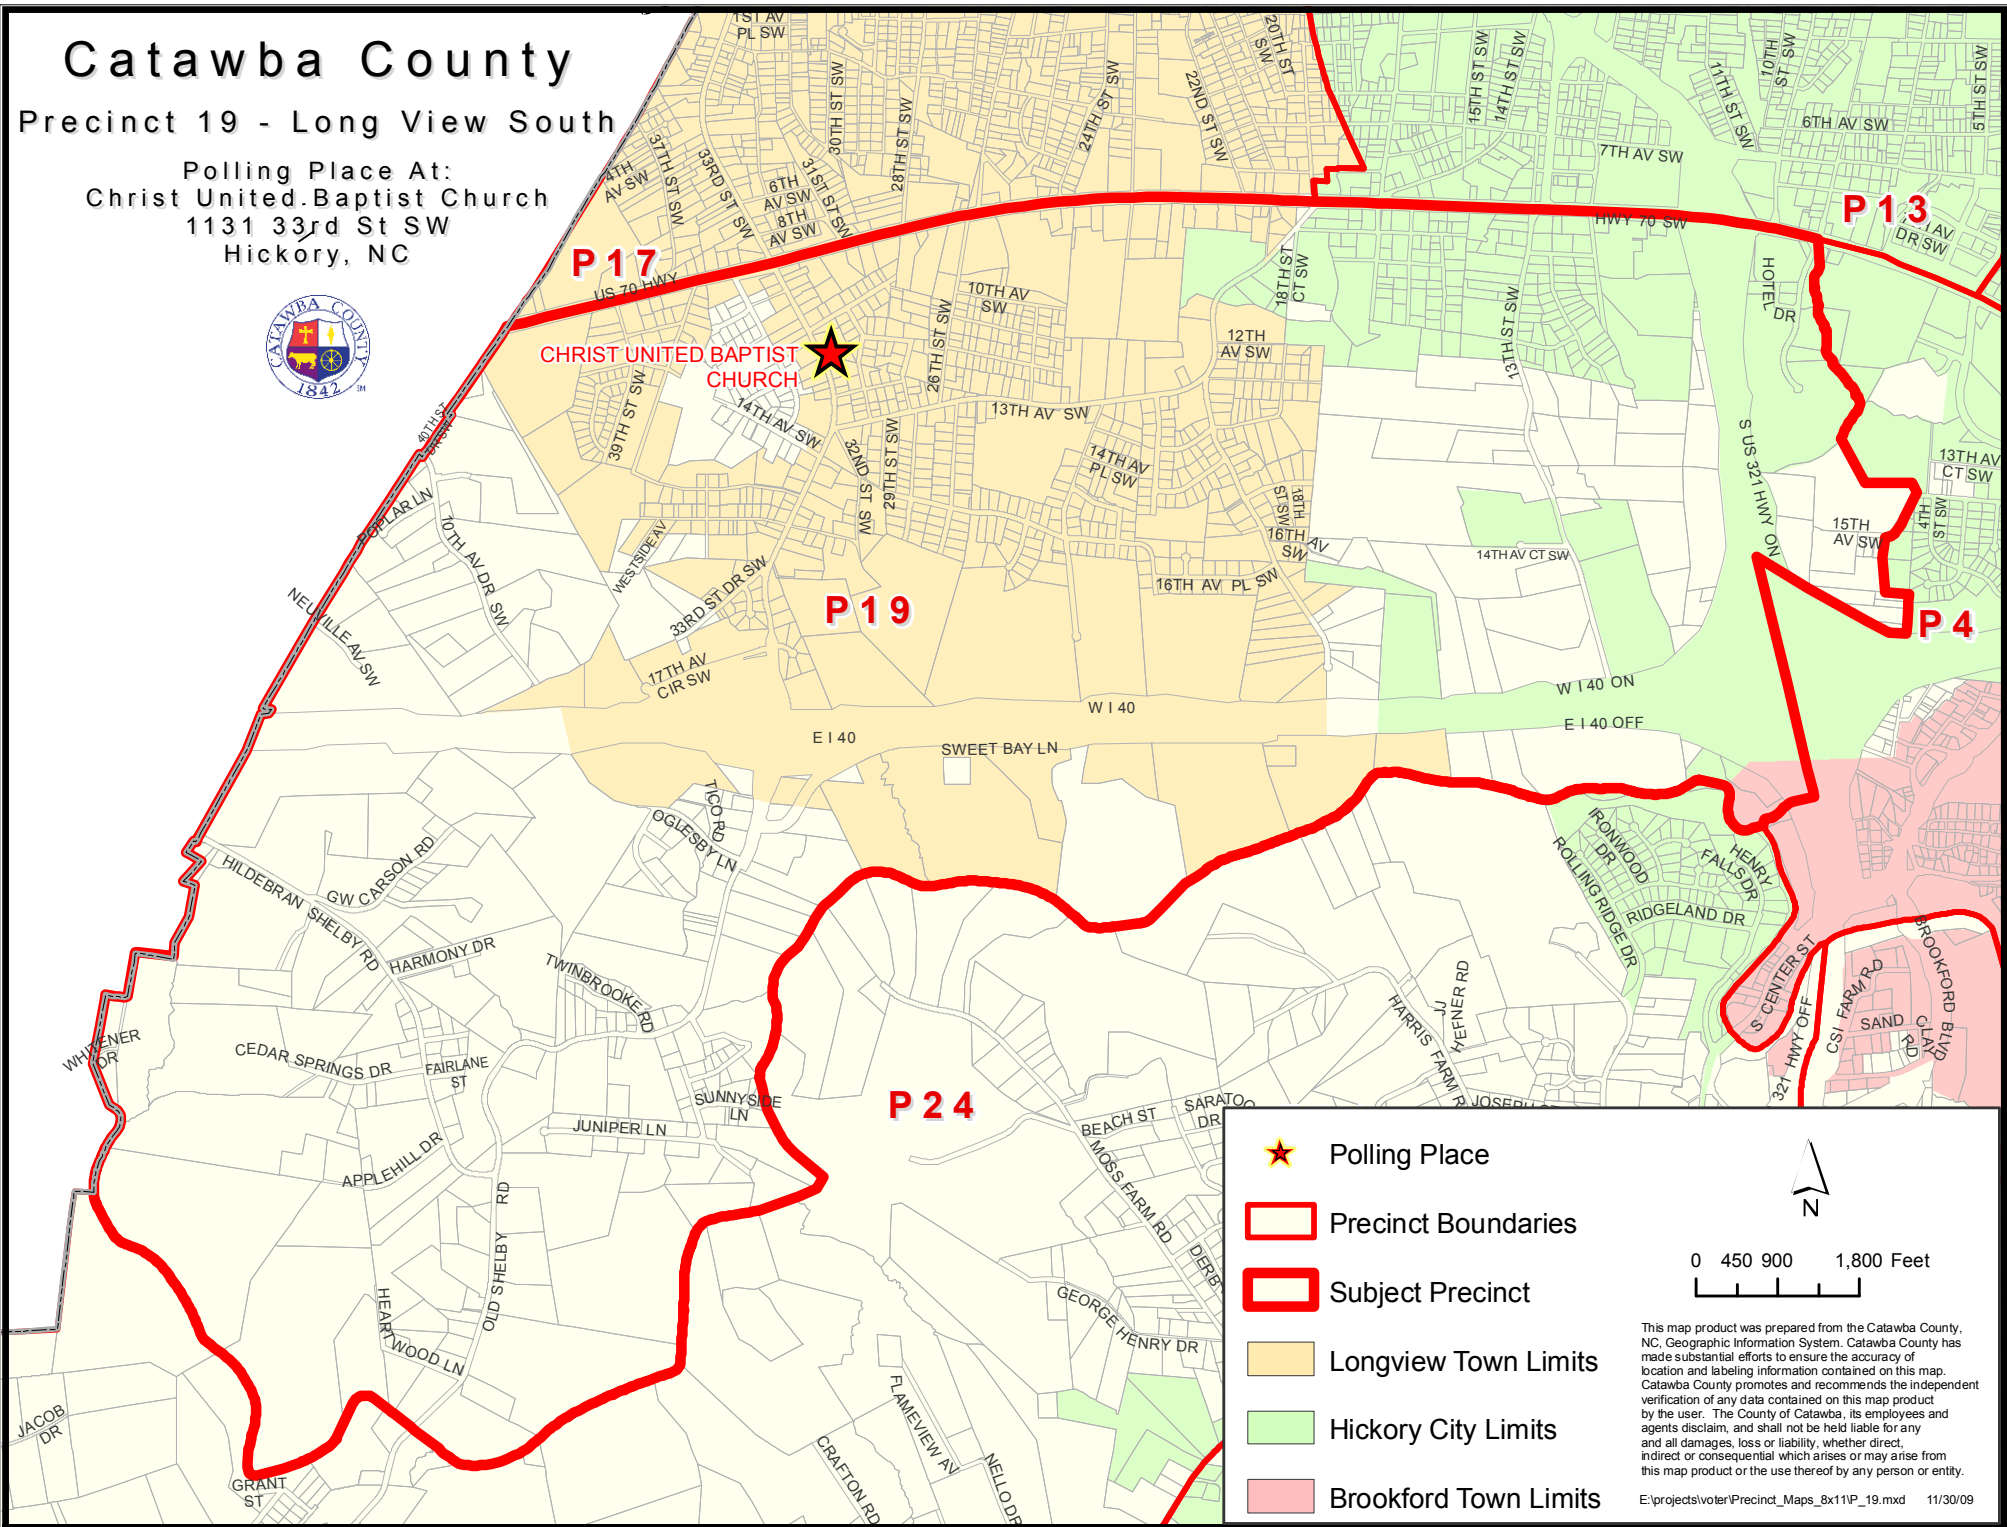

Catawba County

Precinct 19 - Long View South

Polling Place At:
Christ United Baptist Church
1131 33rd St SW
Hickory, NC

- Polling Place
- Precinct Boundaries
- Subject Precinct
- Longview Town Limits
- Hickory City Limits
- Brookford Town Limits