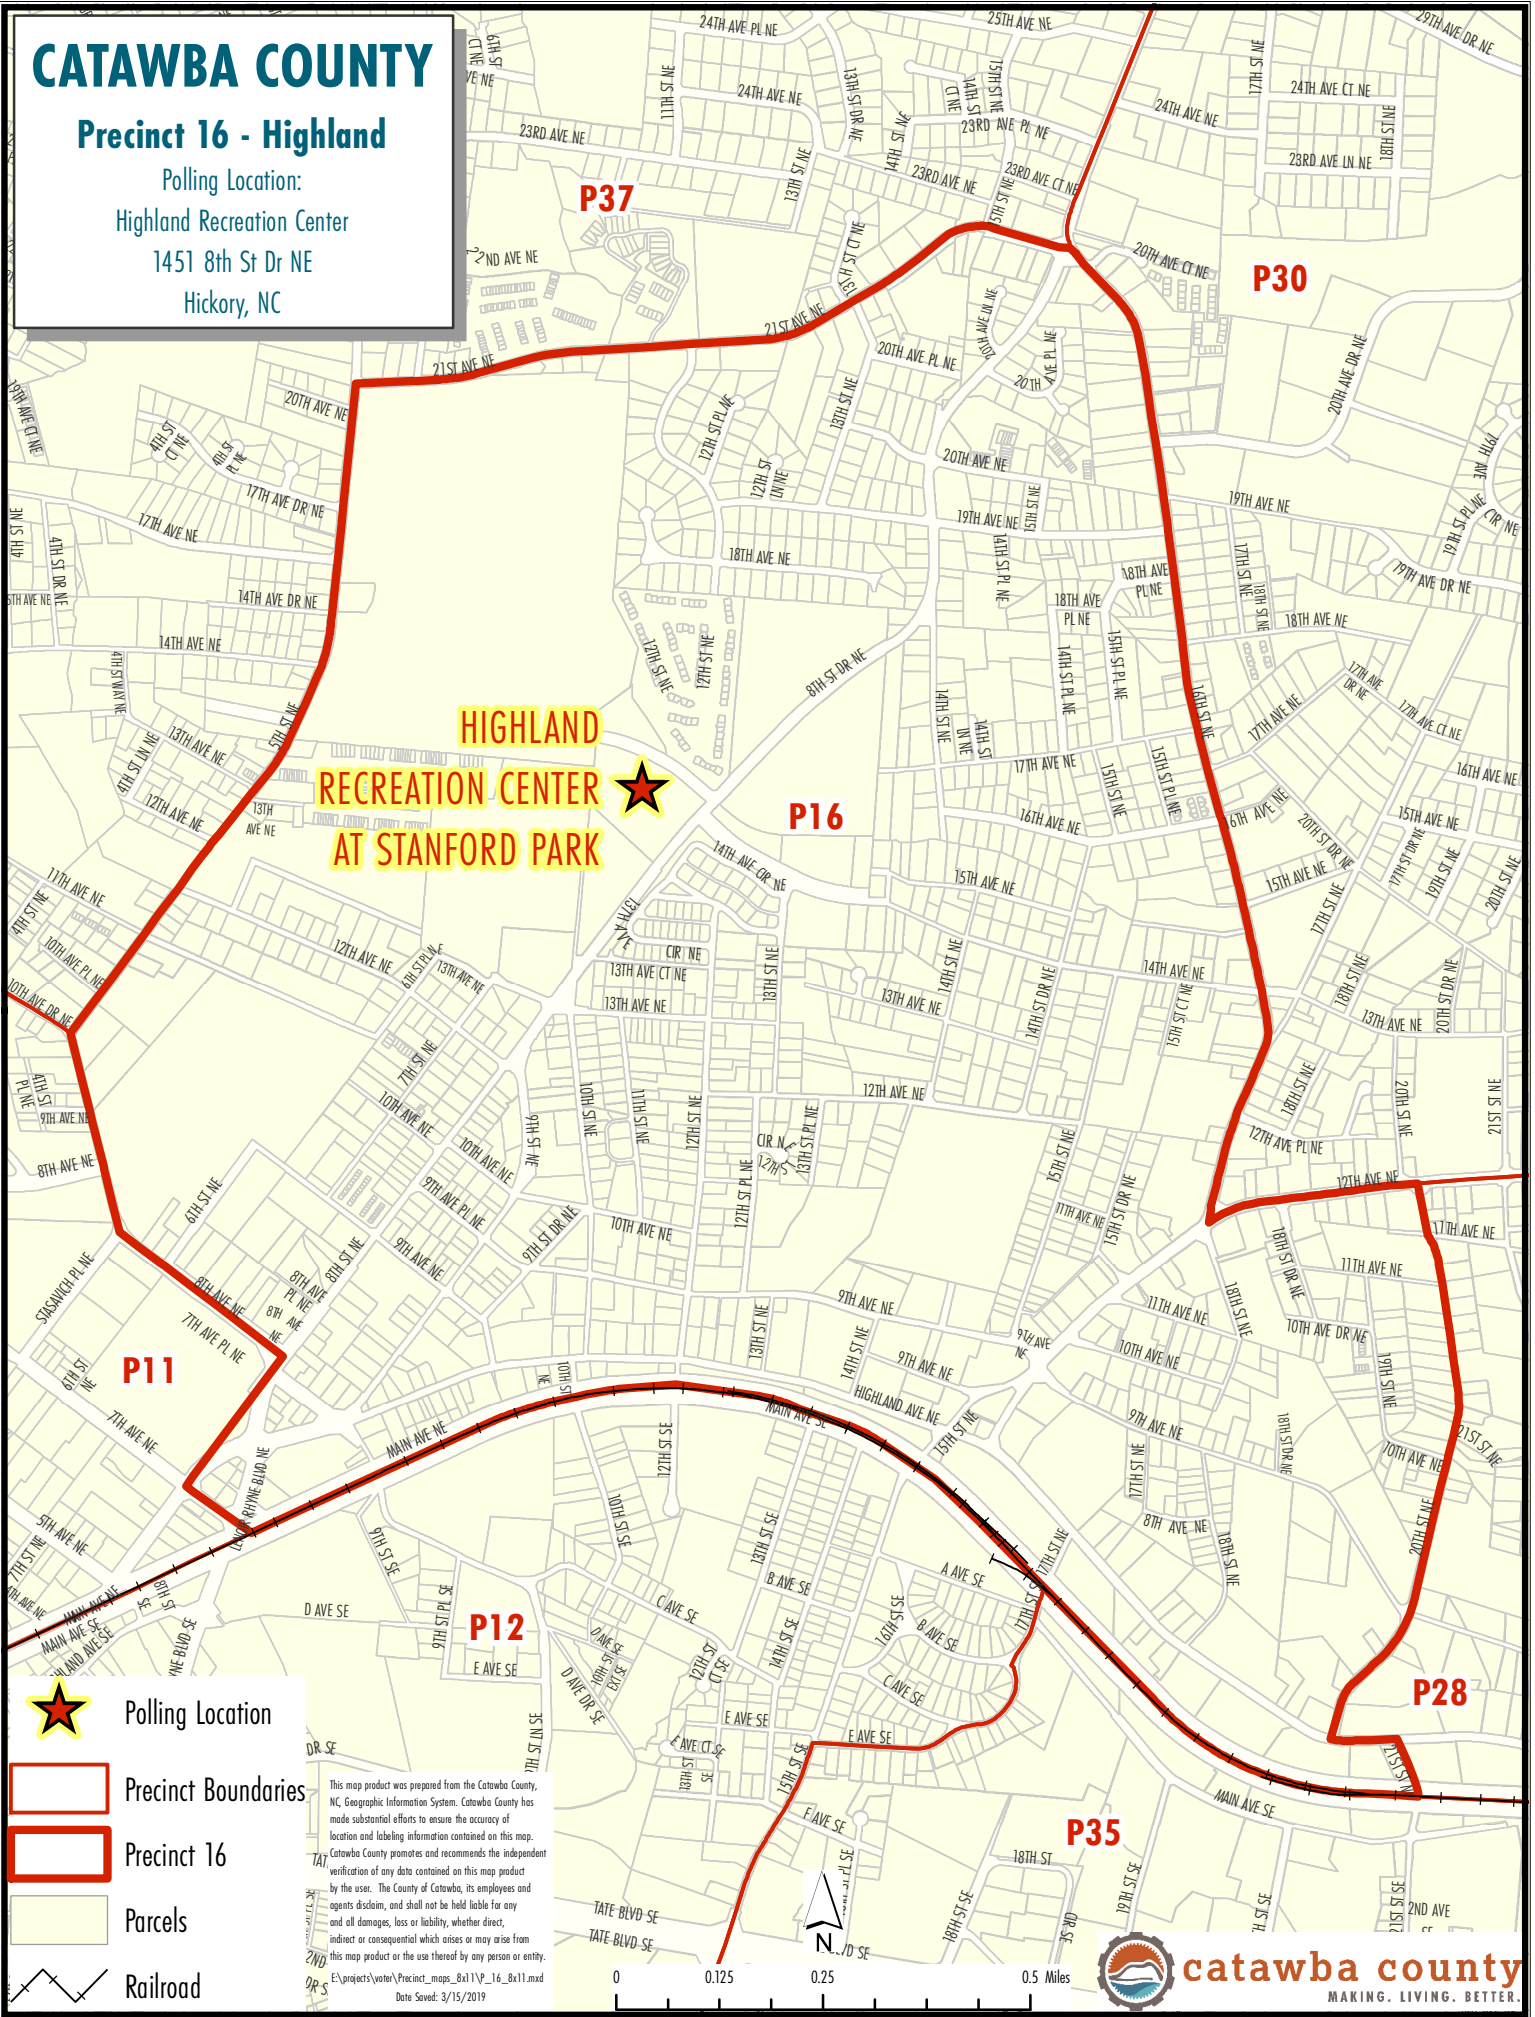

CATAWBA COUNTY

Precinct 16 - Highland

Polling Location:
Highland Recreation Center
1451 8th St Dr NE
Hickory, NC

**HIGHLAND
RECREATION CENTER
AT STANFORD PARK** ★

- ★ Polling Location
- ▭ Precinct Boundaries
- ▭ Precinct 16
- ▭ Parcels
- ▭ Railroad