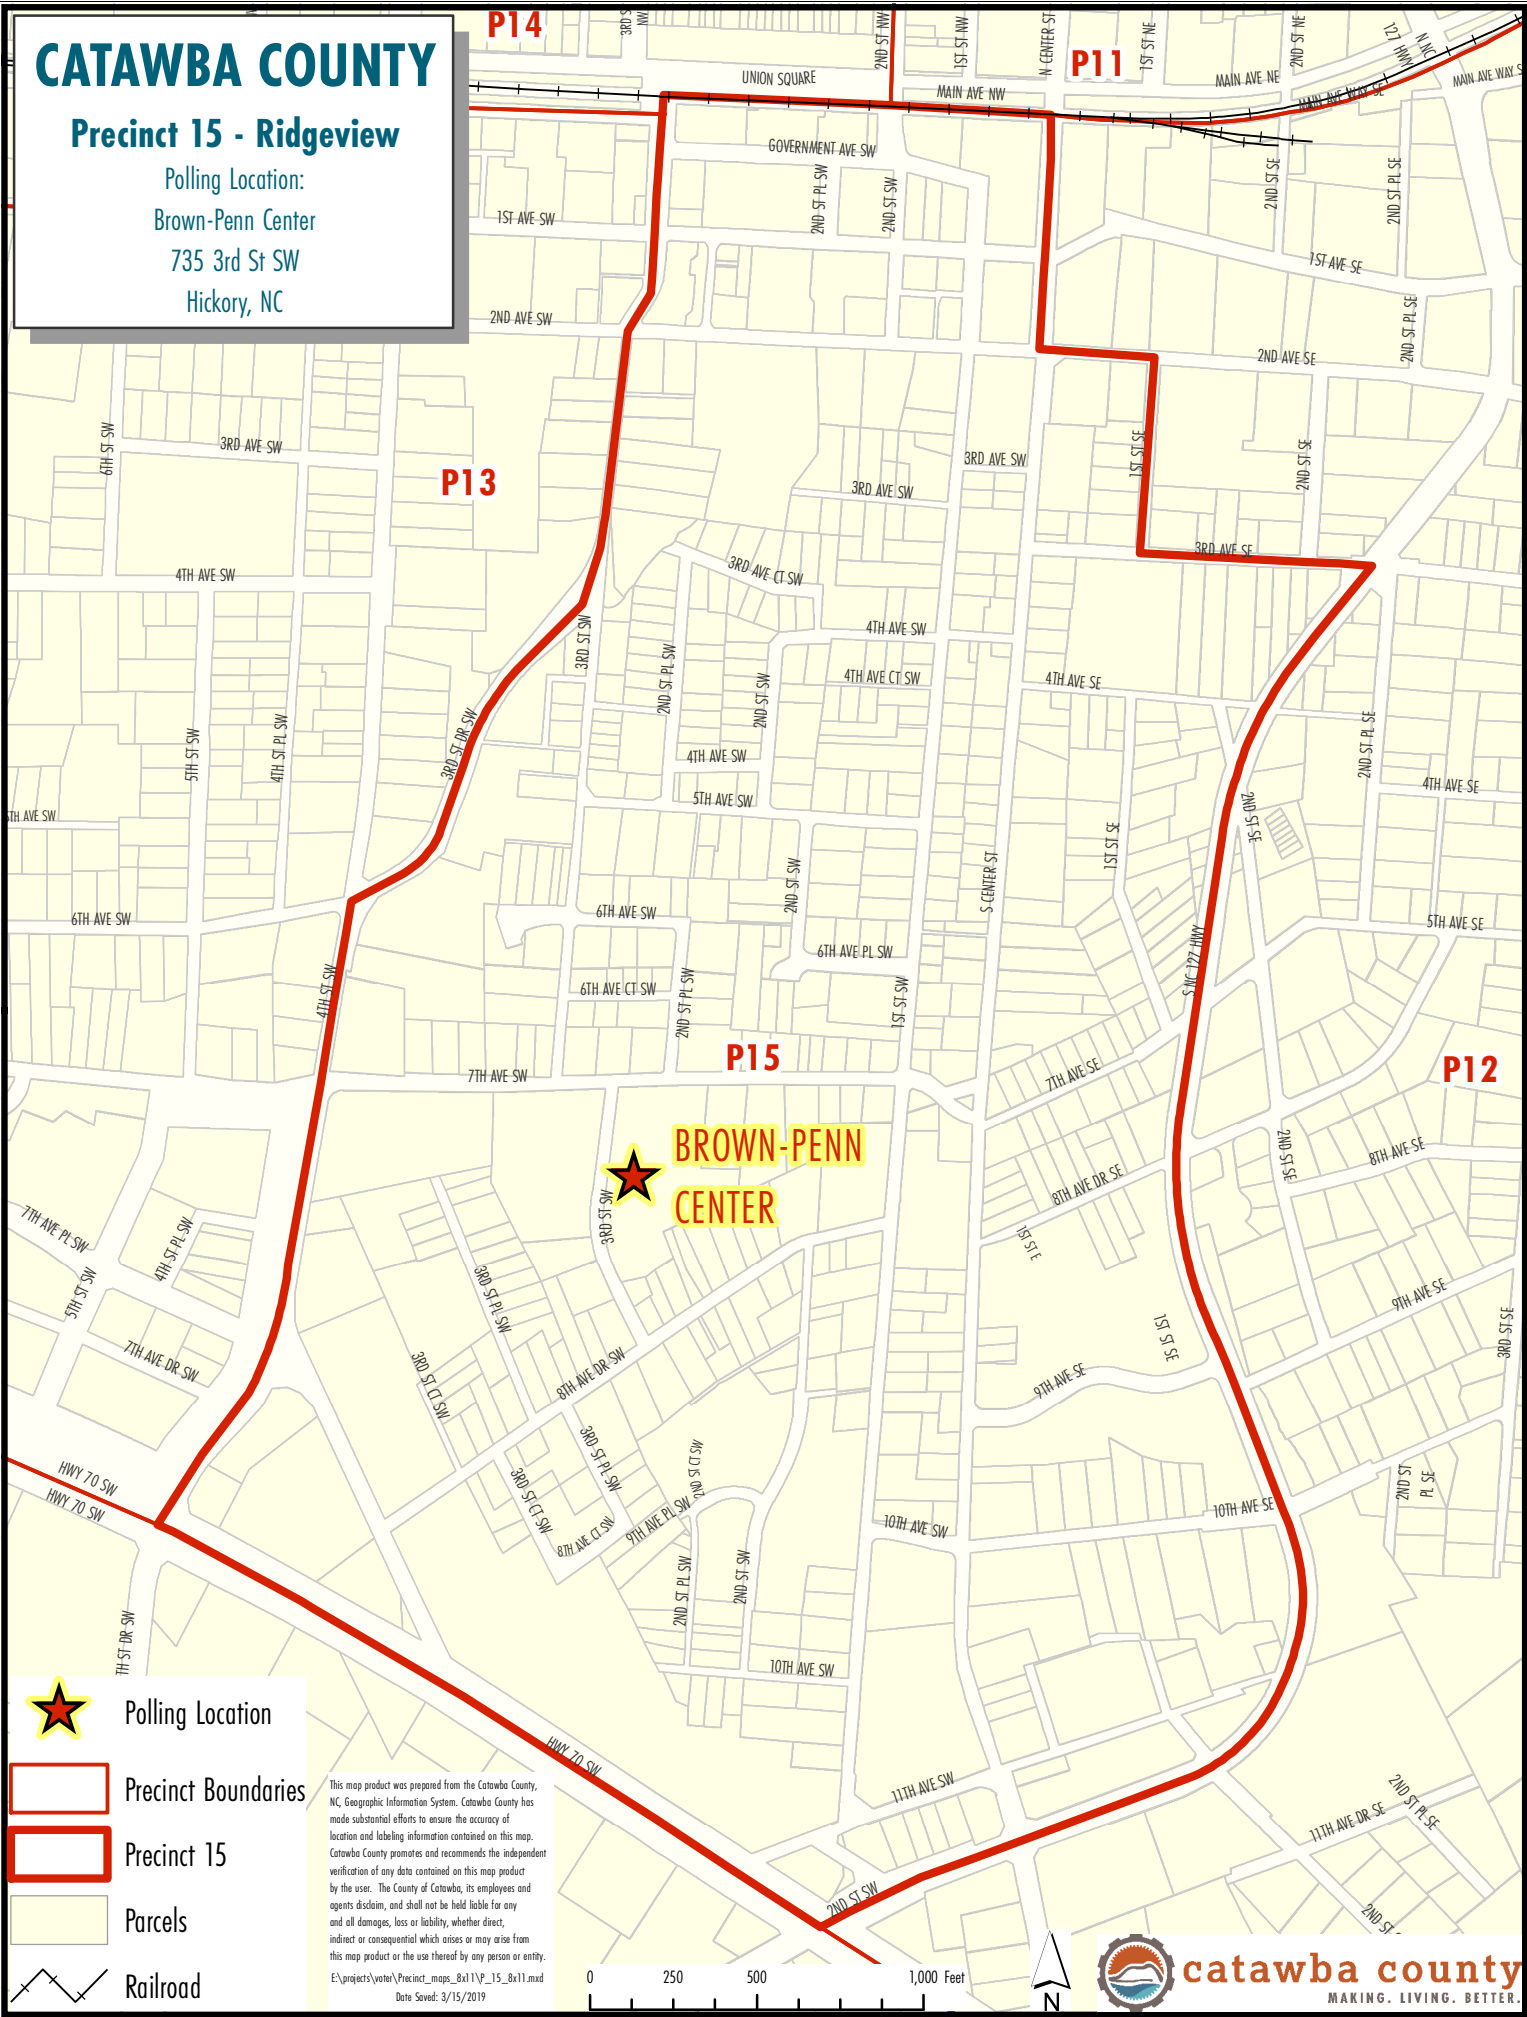

CATAWBA COUNTY

Precinct 15 - Ridgeview

Polling Location:
Brown-Penn Center
735 3rd St SW
Hickory, NC

**BROWN-PENN
CENTER**