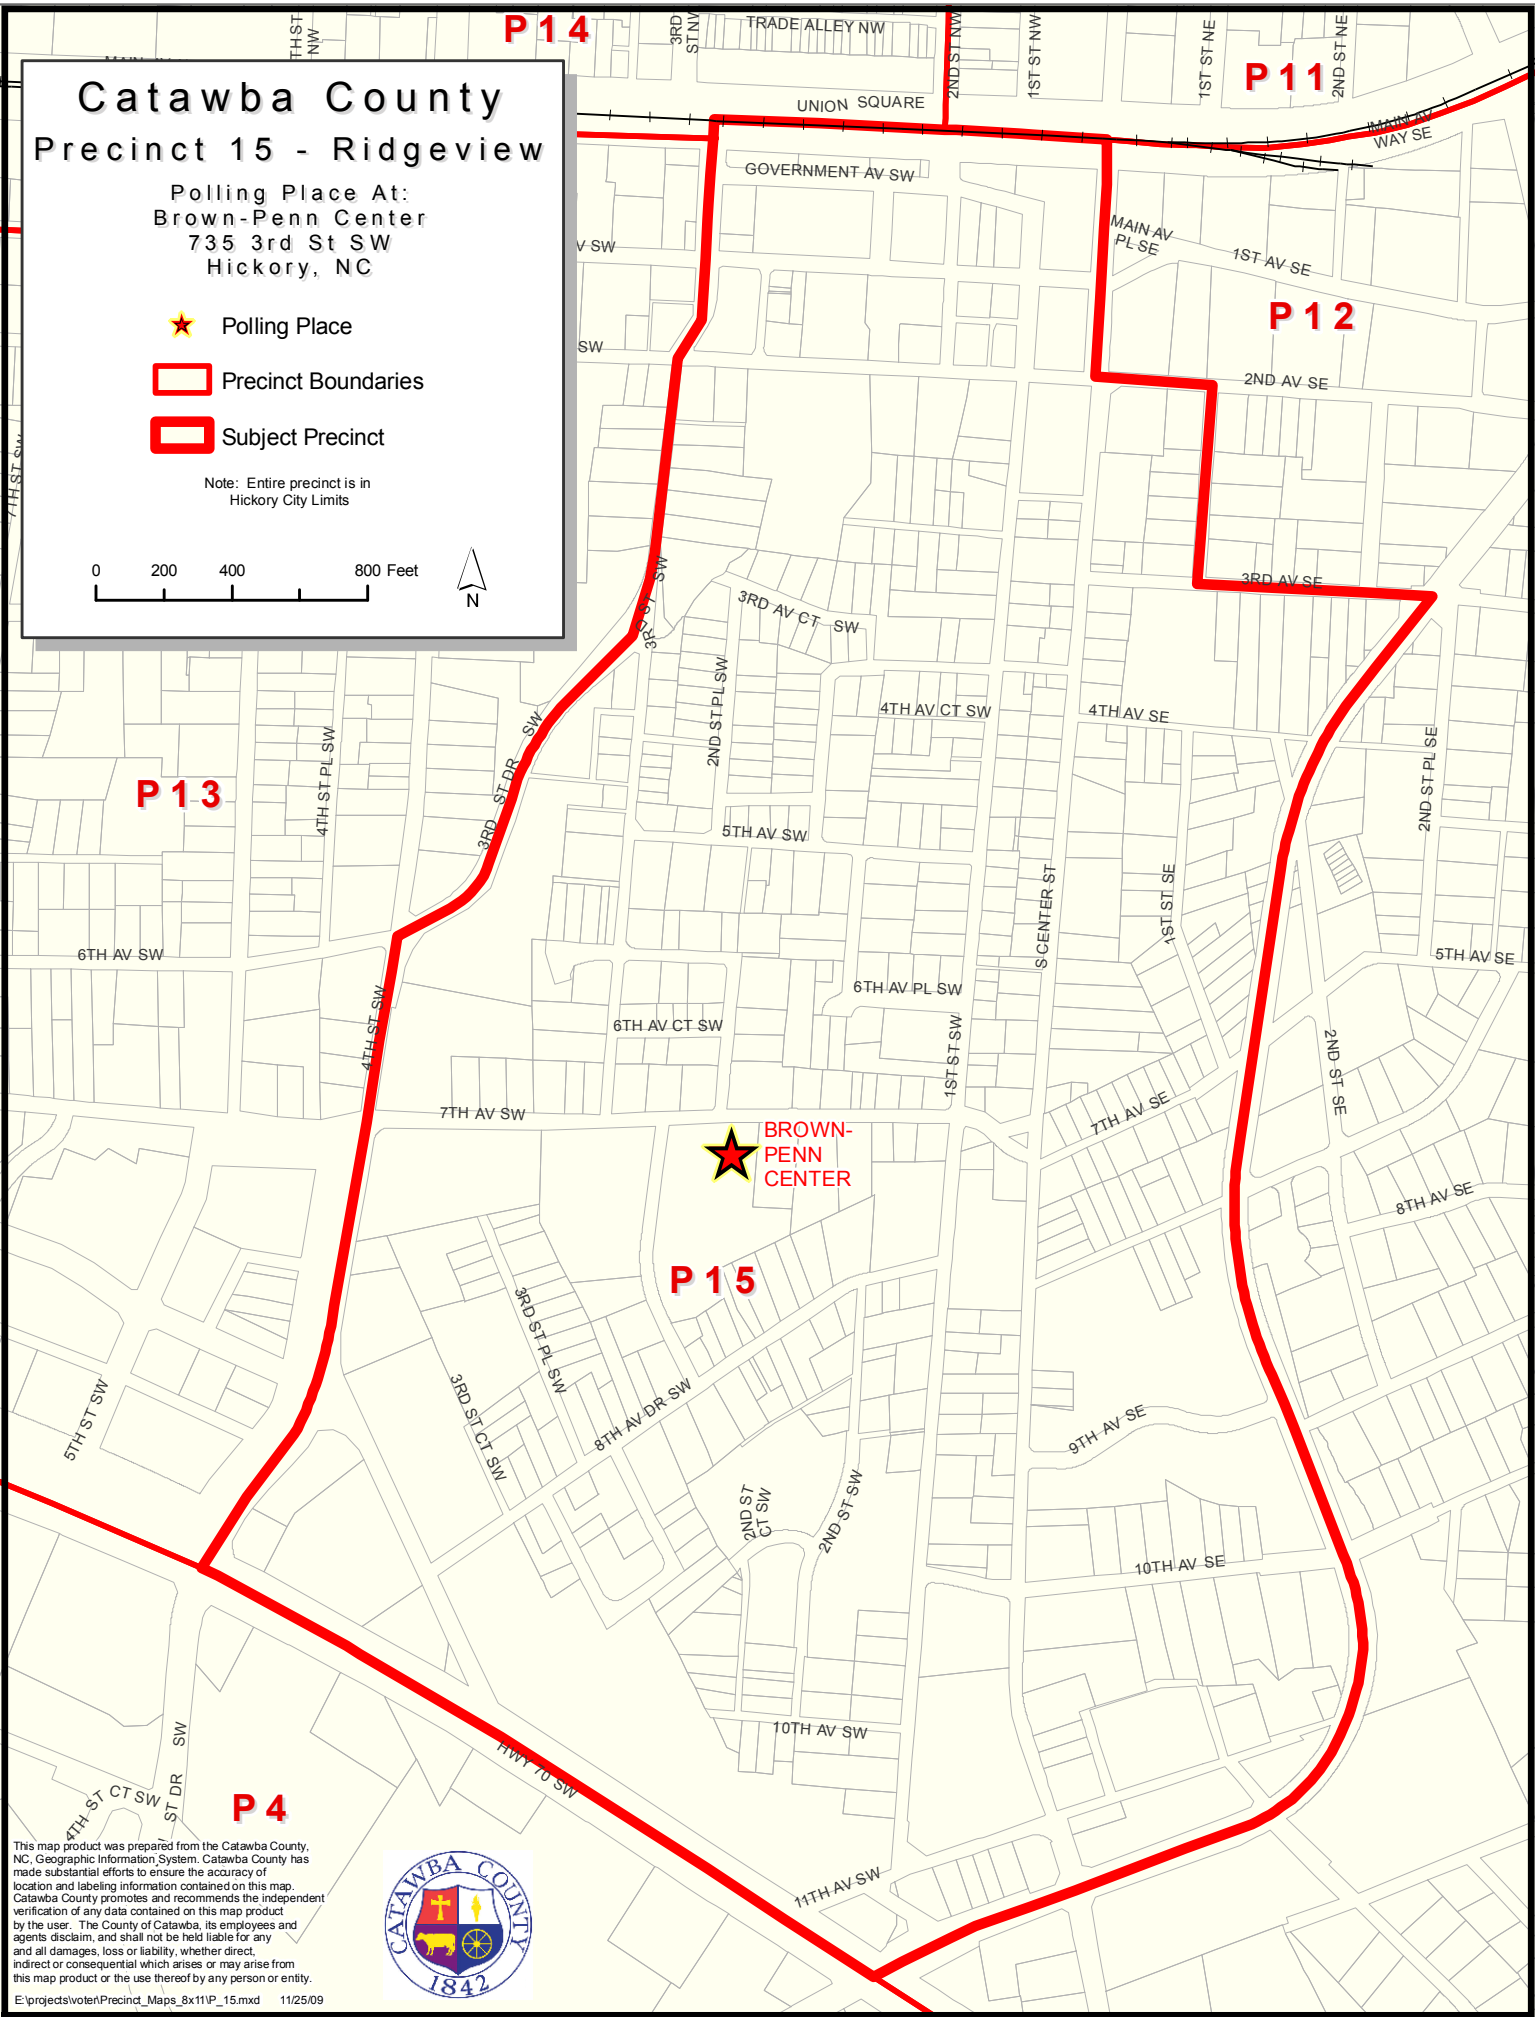

Catawba County Precinct 15 - Ridgeview

Polling Place At:
Brown-Penn Center
735 3rd St SW
Hickory, NC

- Polling Place
- Precinct Boundaries
- Subject Precinct

Note: Entire precinct is in
Hickory City Limits