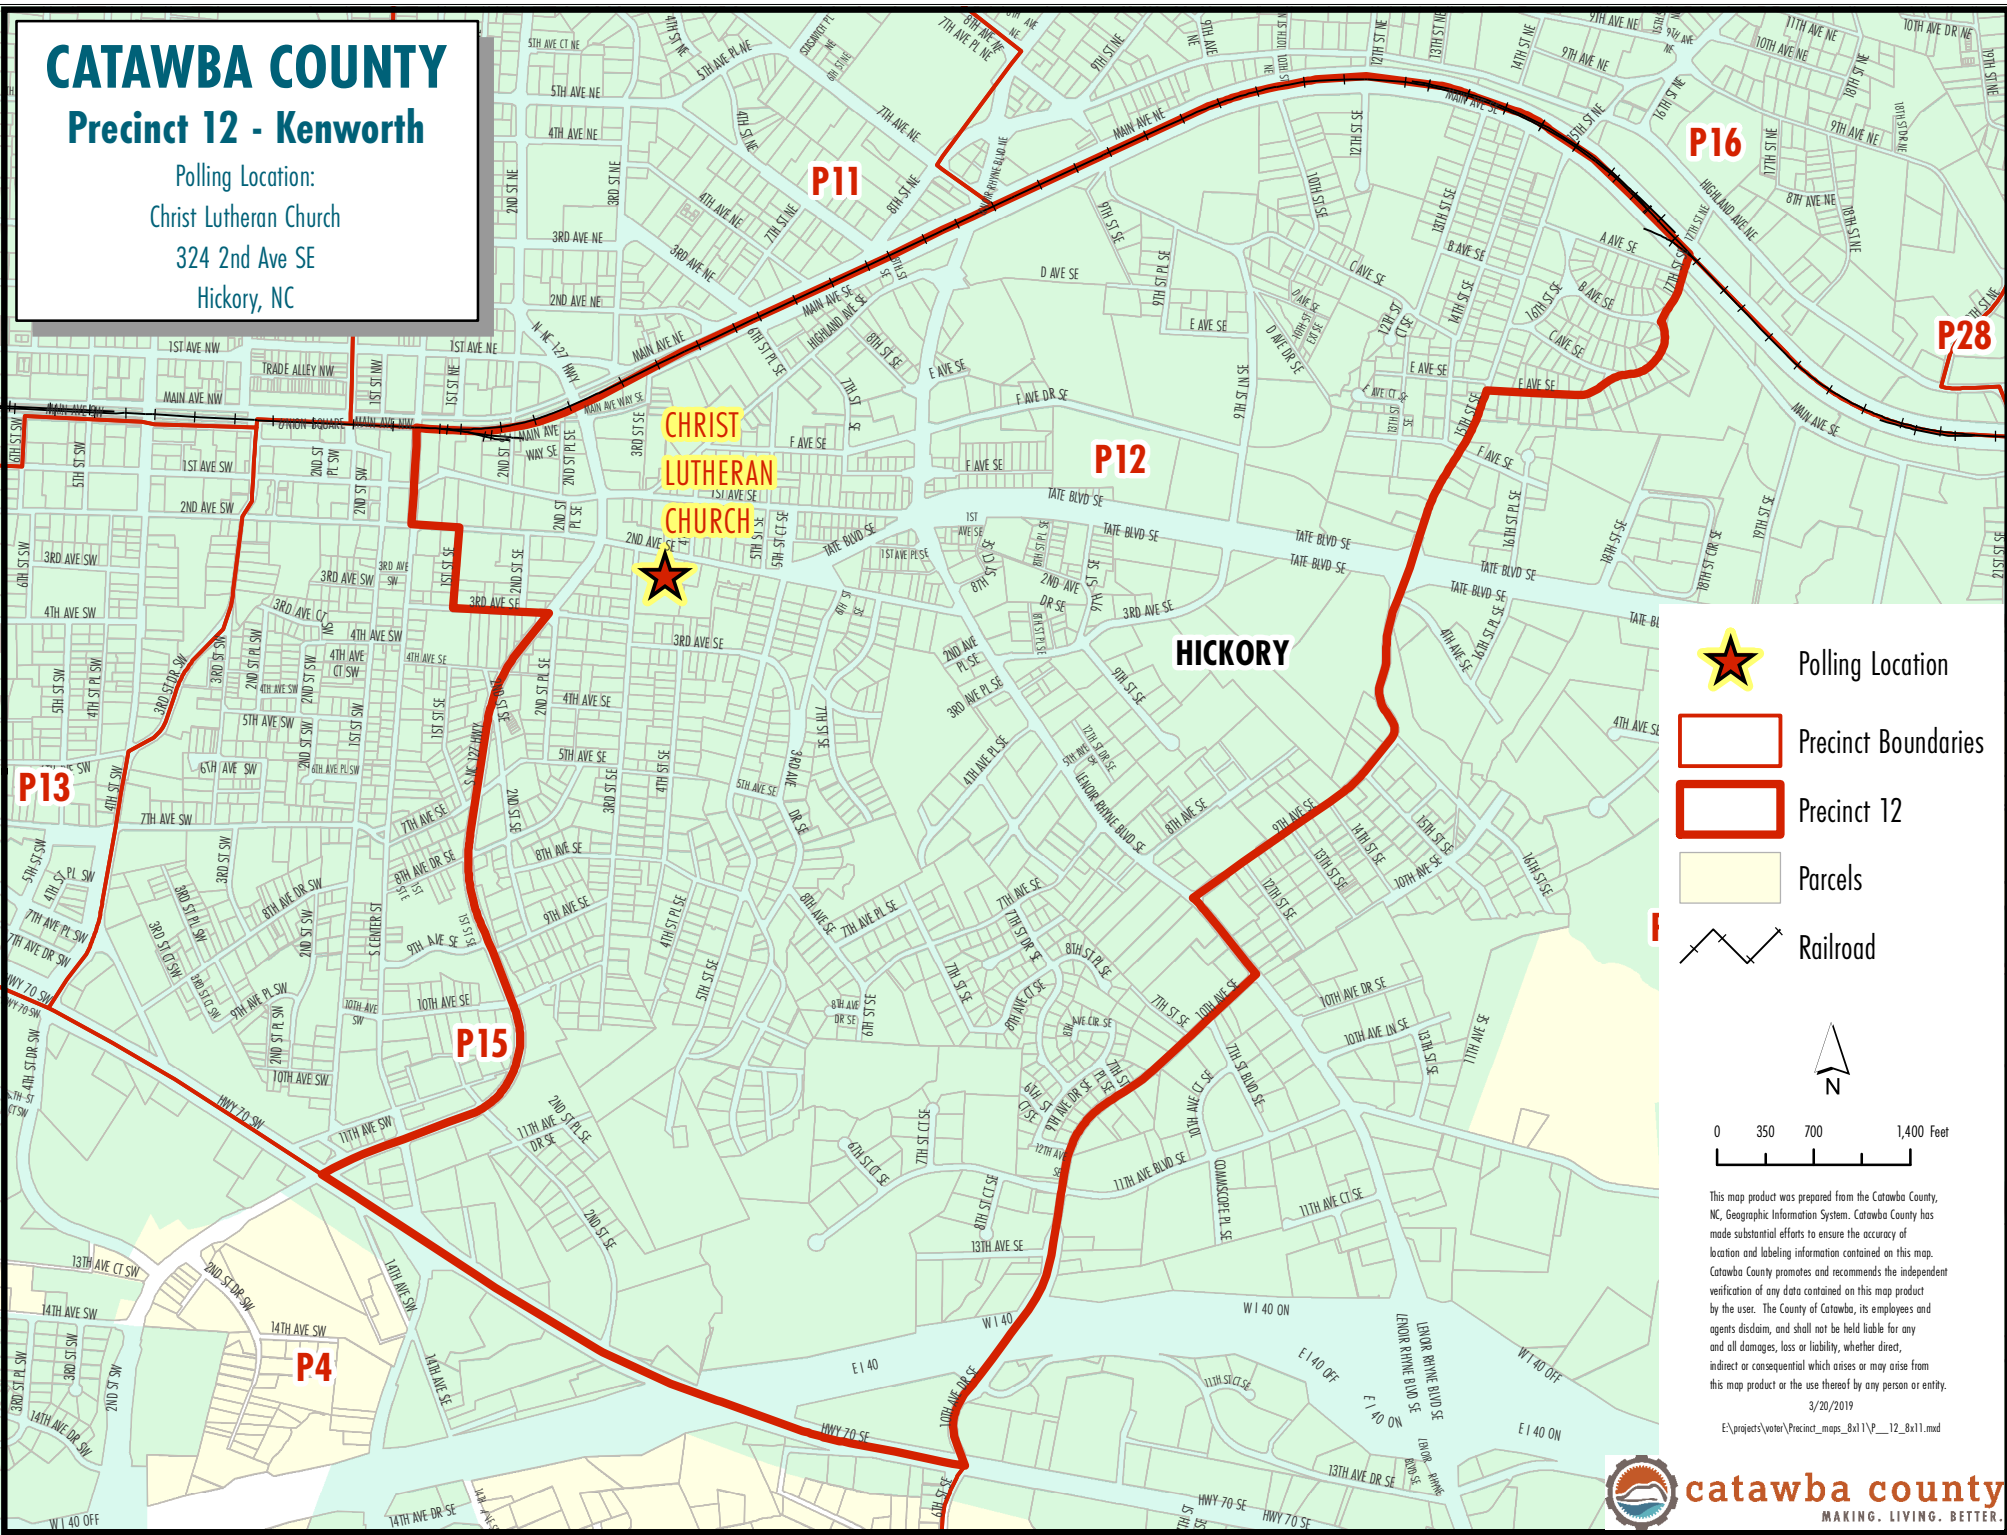

CATAWBA COUNTY

Precinct 12 - Kenworth

Polling Location:
Christ Lutheran Church
324 2nd Ave SE
Hickory, NC

- Polling Location
- Precinct Boundaries
- Precinct 12
- Parcels
- Railroad

0 350 700 1,400 Feet

3/20/2019

catawba county
MAKING. LIVING. BETTER.