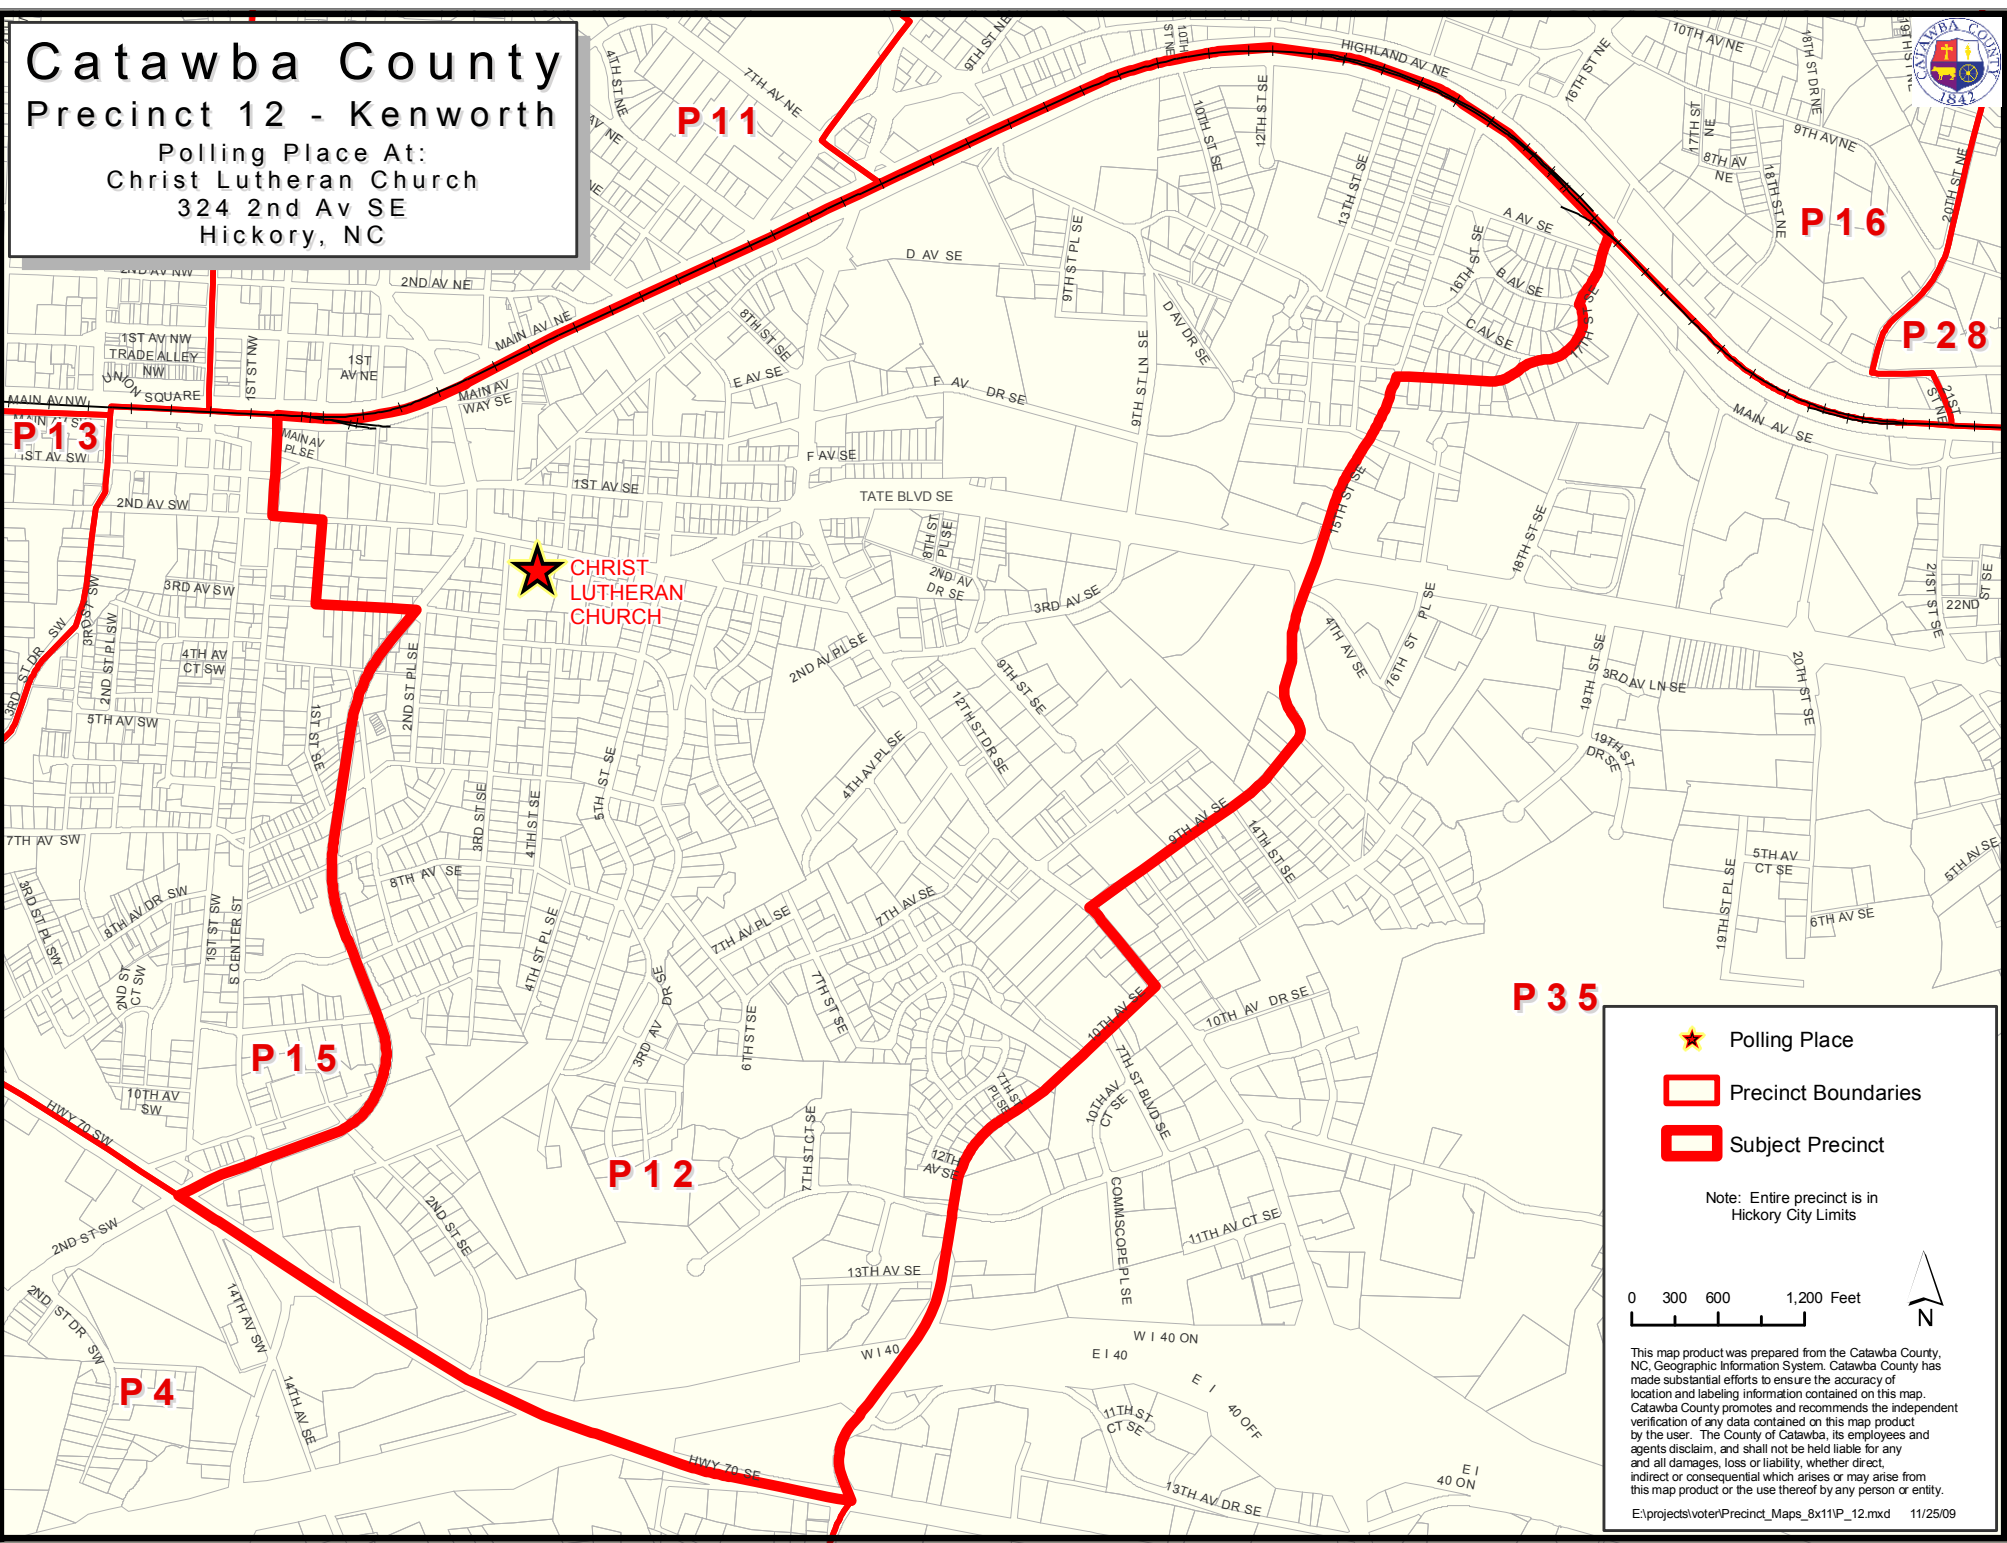

Catawba County Precinct 12 - Kenworth

Polling Place At:
Christ Lutheran Church
324 2nd Av SE
Hickory, NC

**CHRIST
LUTHERAN
CHURCH**

P 35

Polling Place

Precinct Boundaries

Subject Precinct

Note: Entire precinct is in
Hickory City Limits