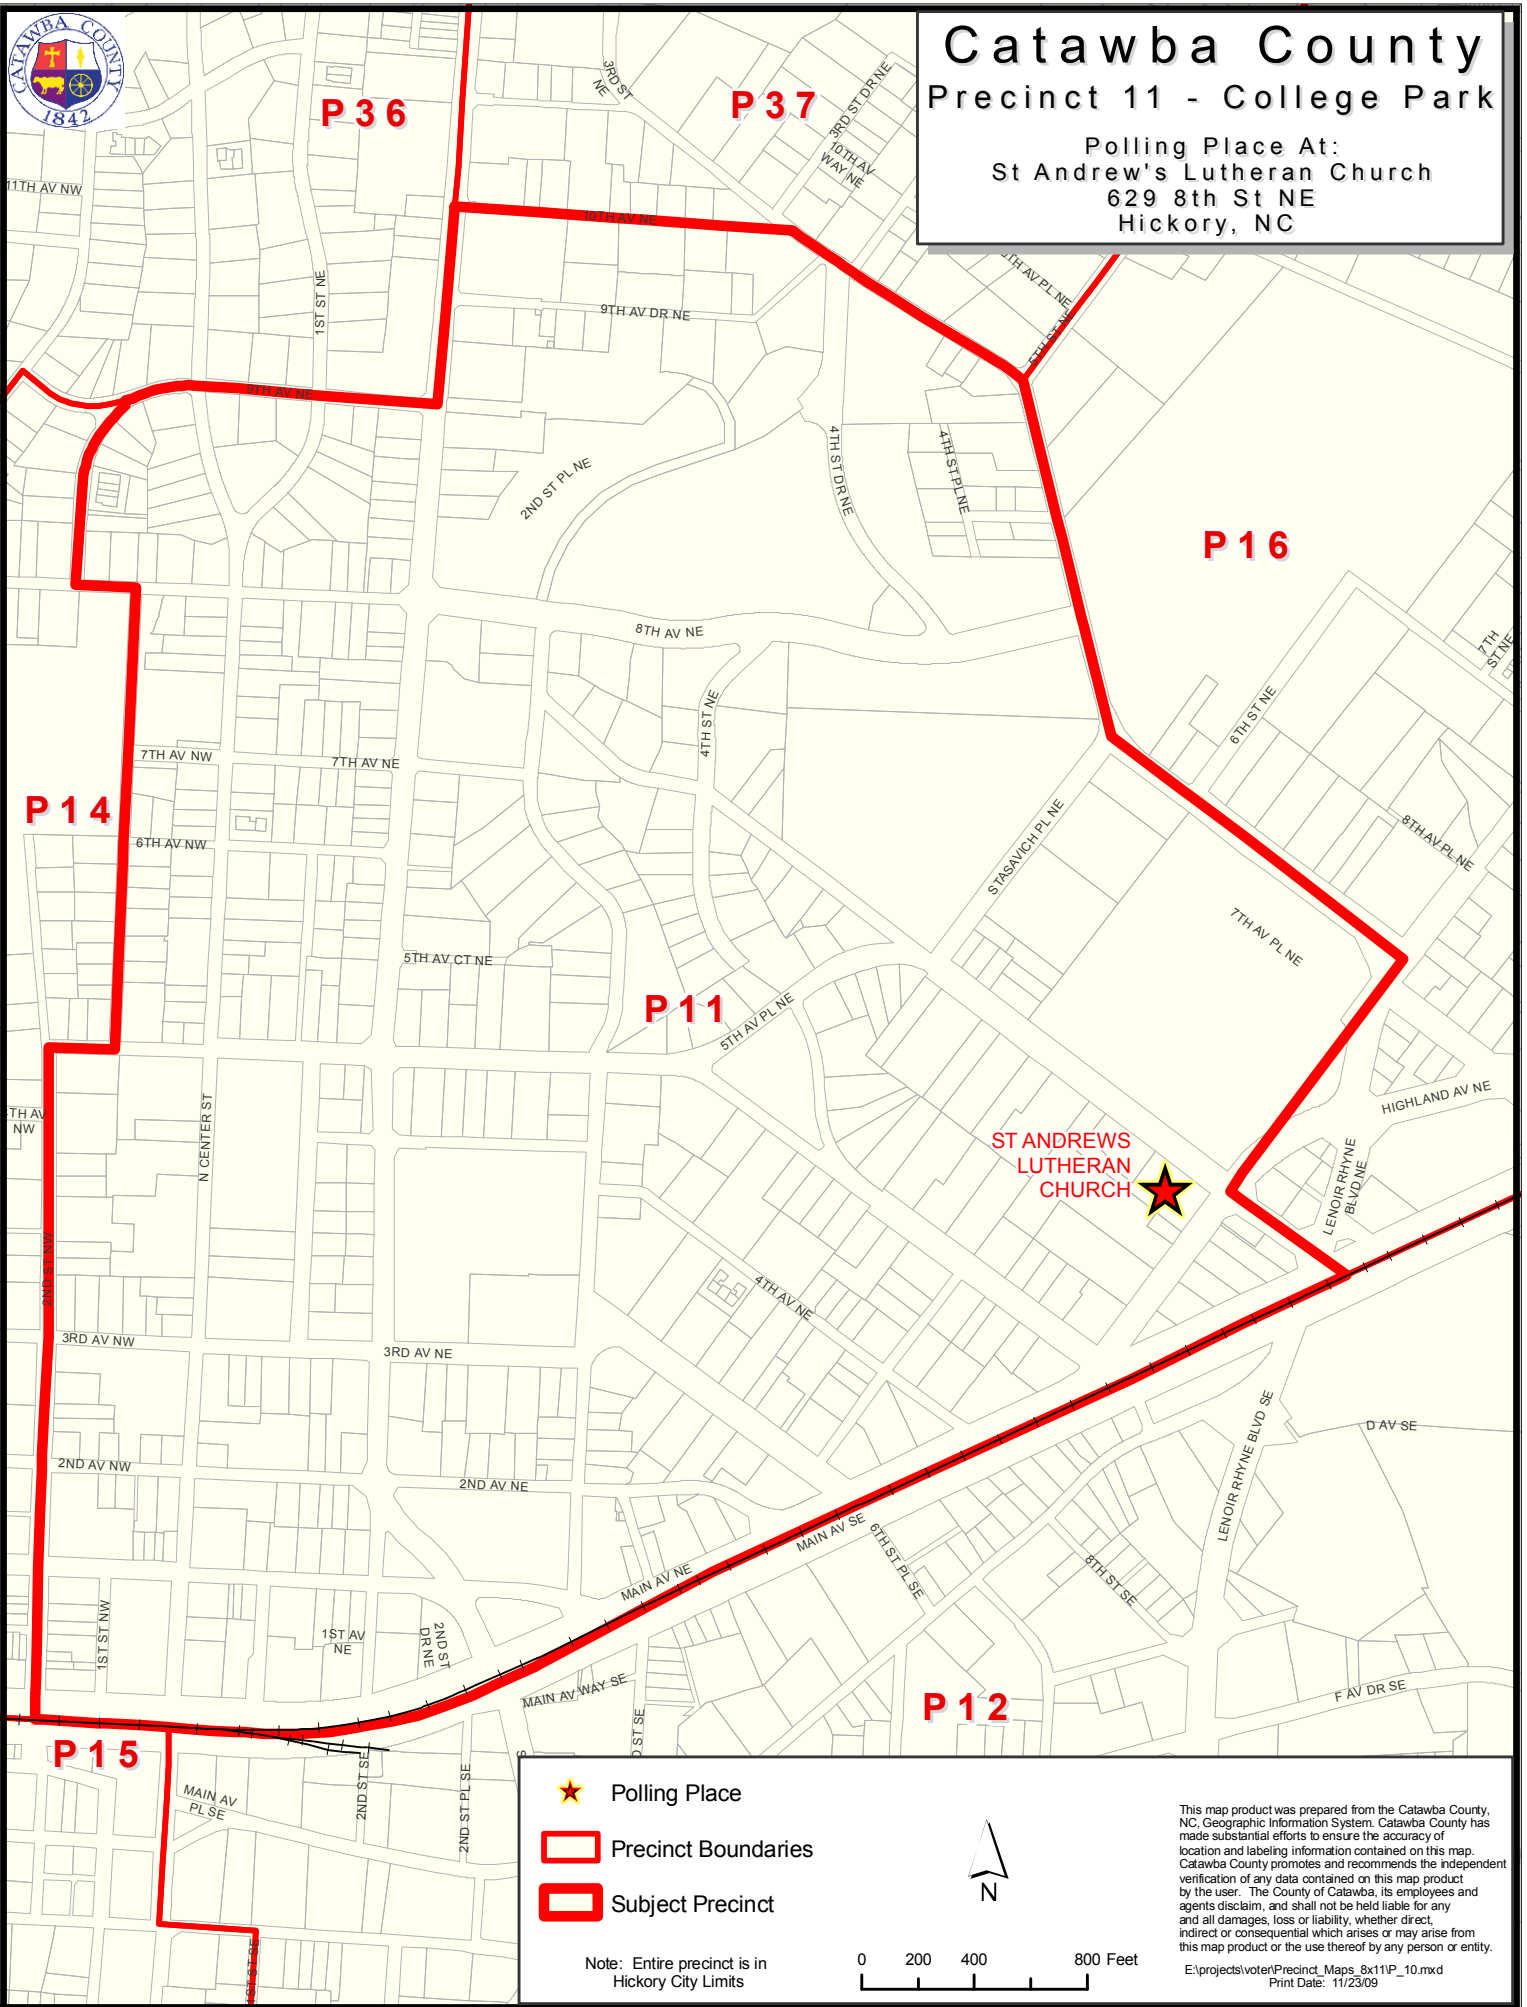

Catawba County Precinct 11 - College Park

Polling Place At:
St Andrew's Lutheran Church
629 8th St NE
Hickory, NC

- Polling Place
- Precinct Boundaries
- Subject Precinct

Note: Entire precinct is in Hickory City Limits