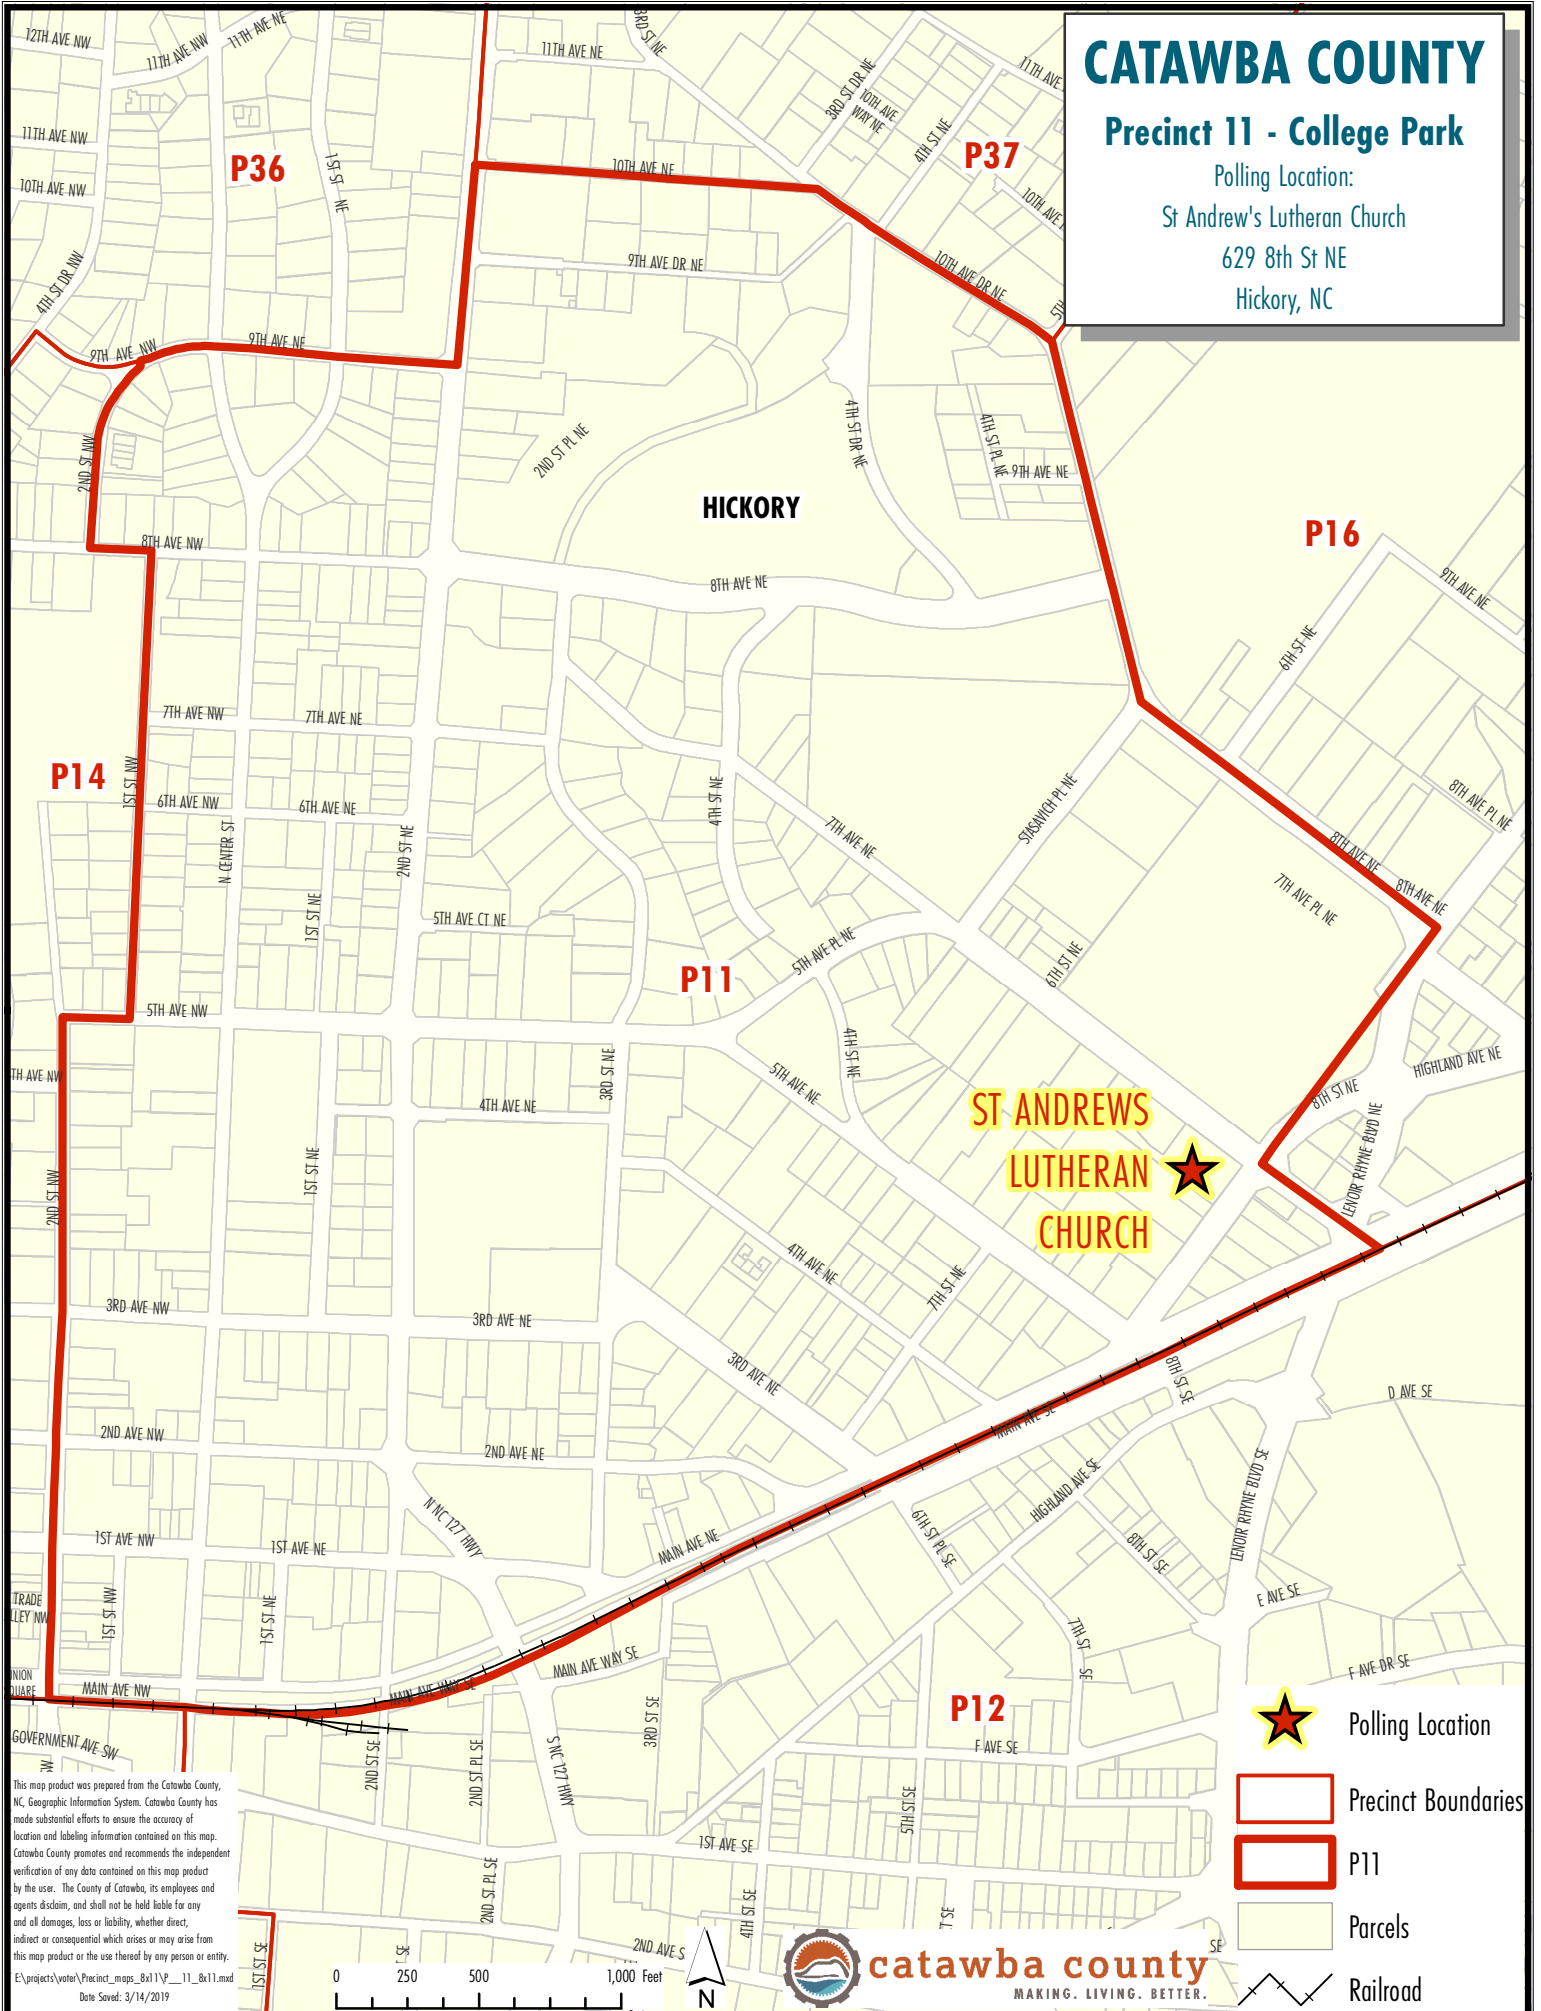

CATAWBA COUNTY

Precinct 11 - College Park

Polling Location:

St Andrew's Lutheran Church

629 8th St NE

Hickory, NC

catawba county
MAKING. LIVING. BETTER.

- Polling Location
- Precinct Boundaries
- P11
- Parcels
- Railroad