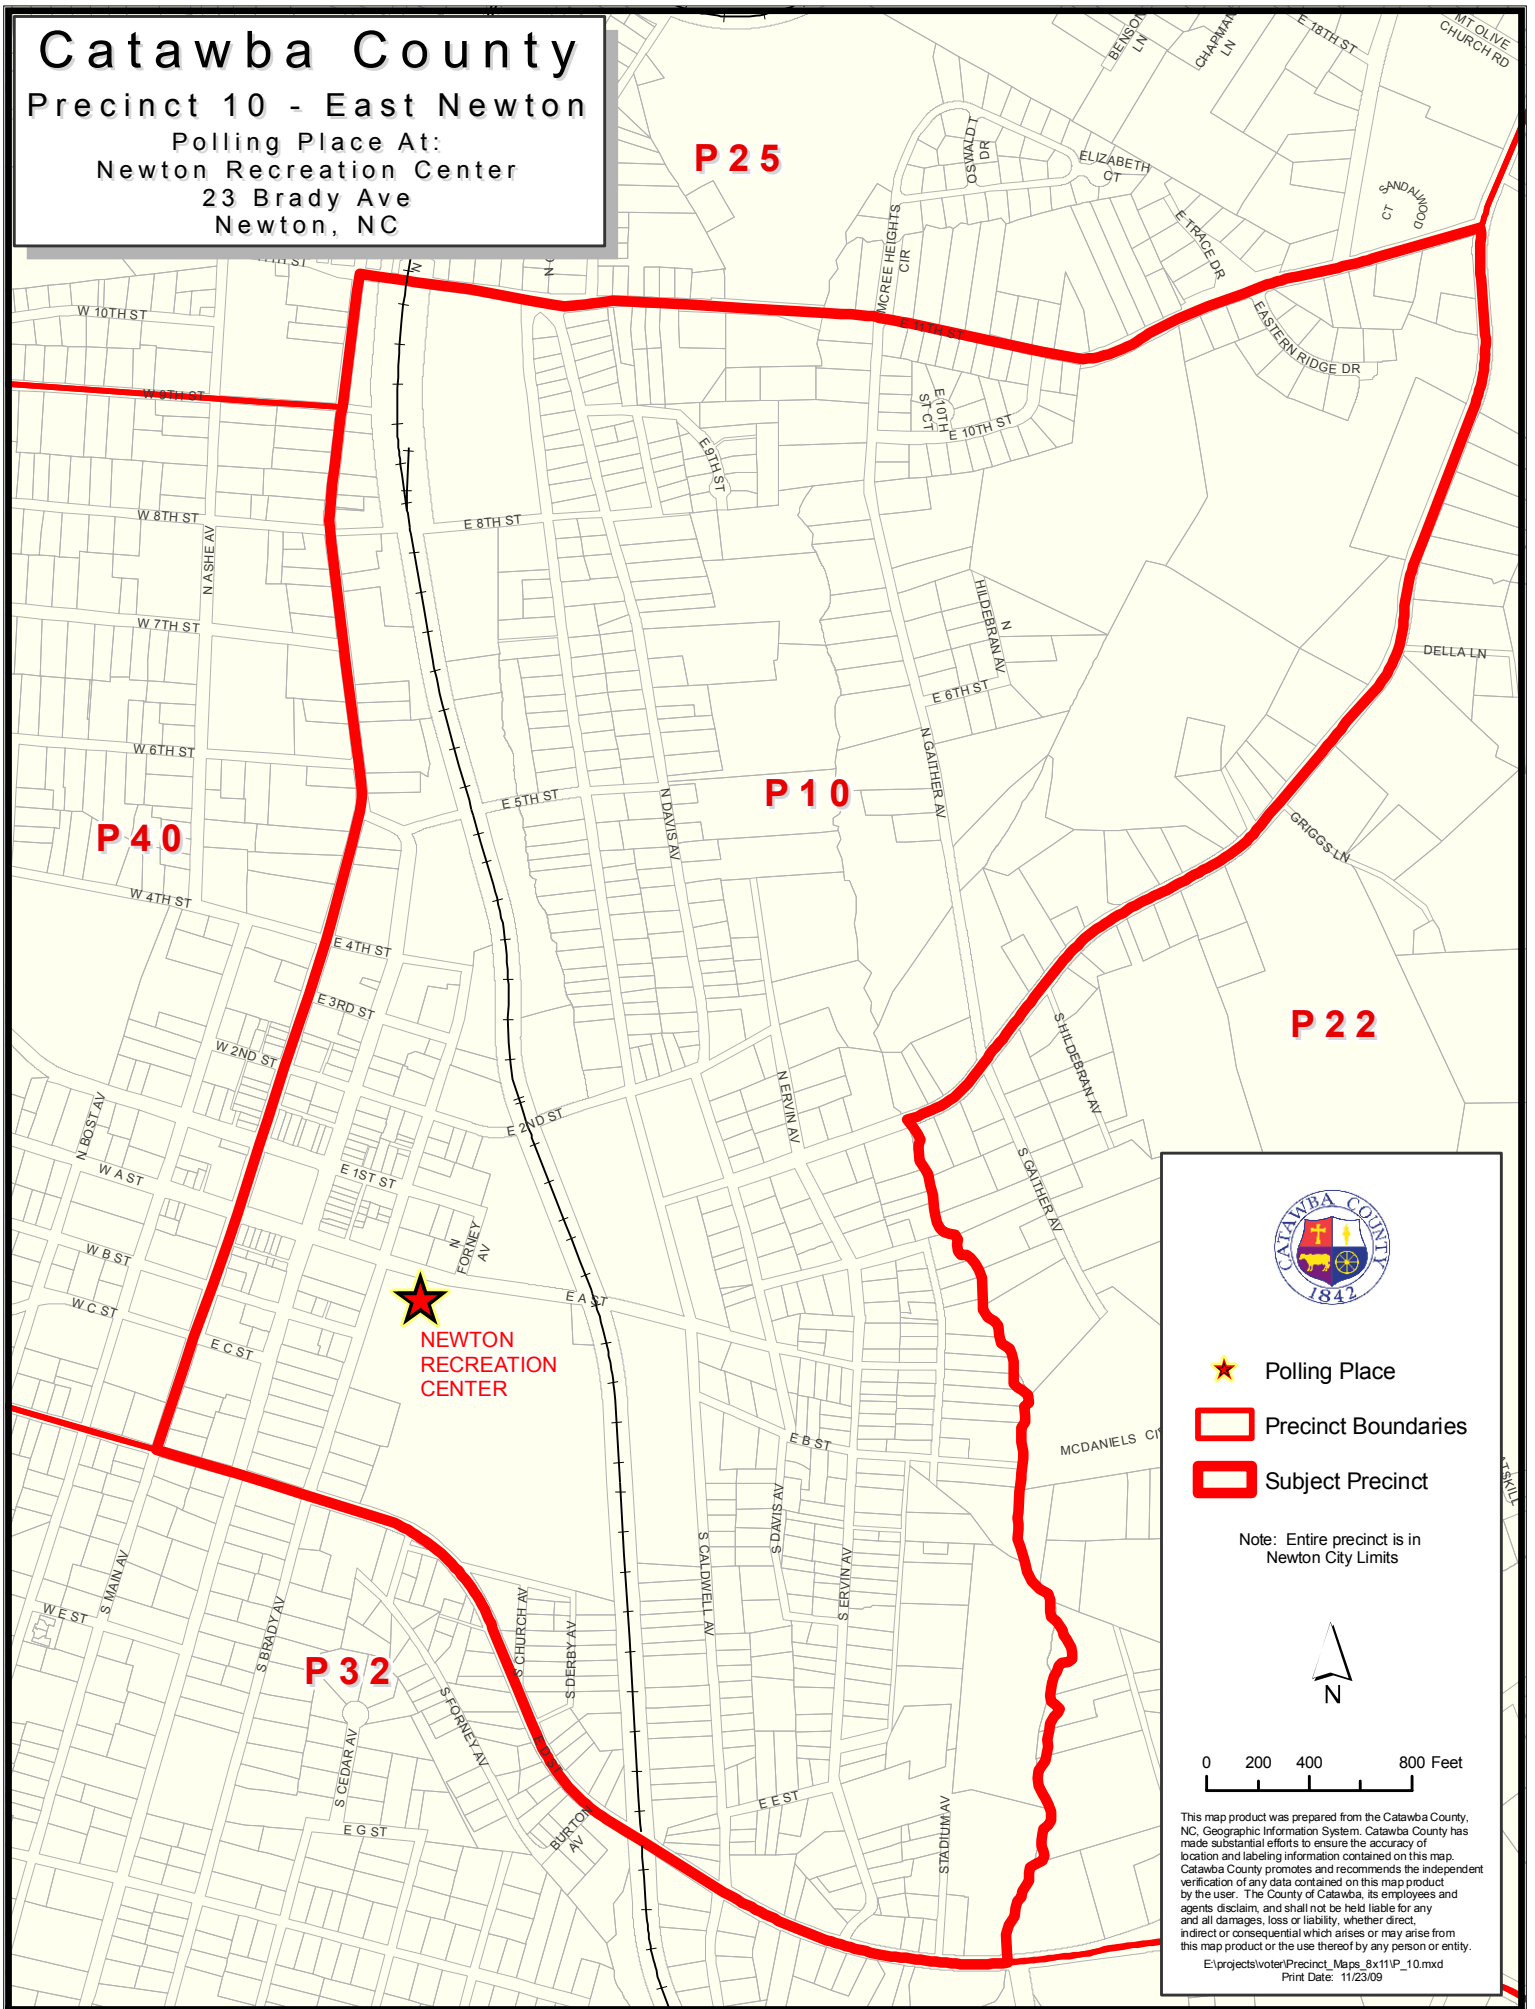

Catawba County

Precinct 10 - East Newton

Polling Place At:
Newton Recreation Center
23 Brady Ave
Newton, NC

- Polling Place
- Precinct Boundaries
- Subject Precinct

Note: Entire precinct is in Newton City Limits

0 200 400 800 Feet