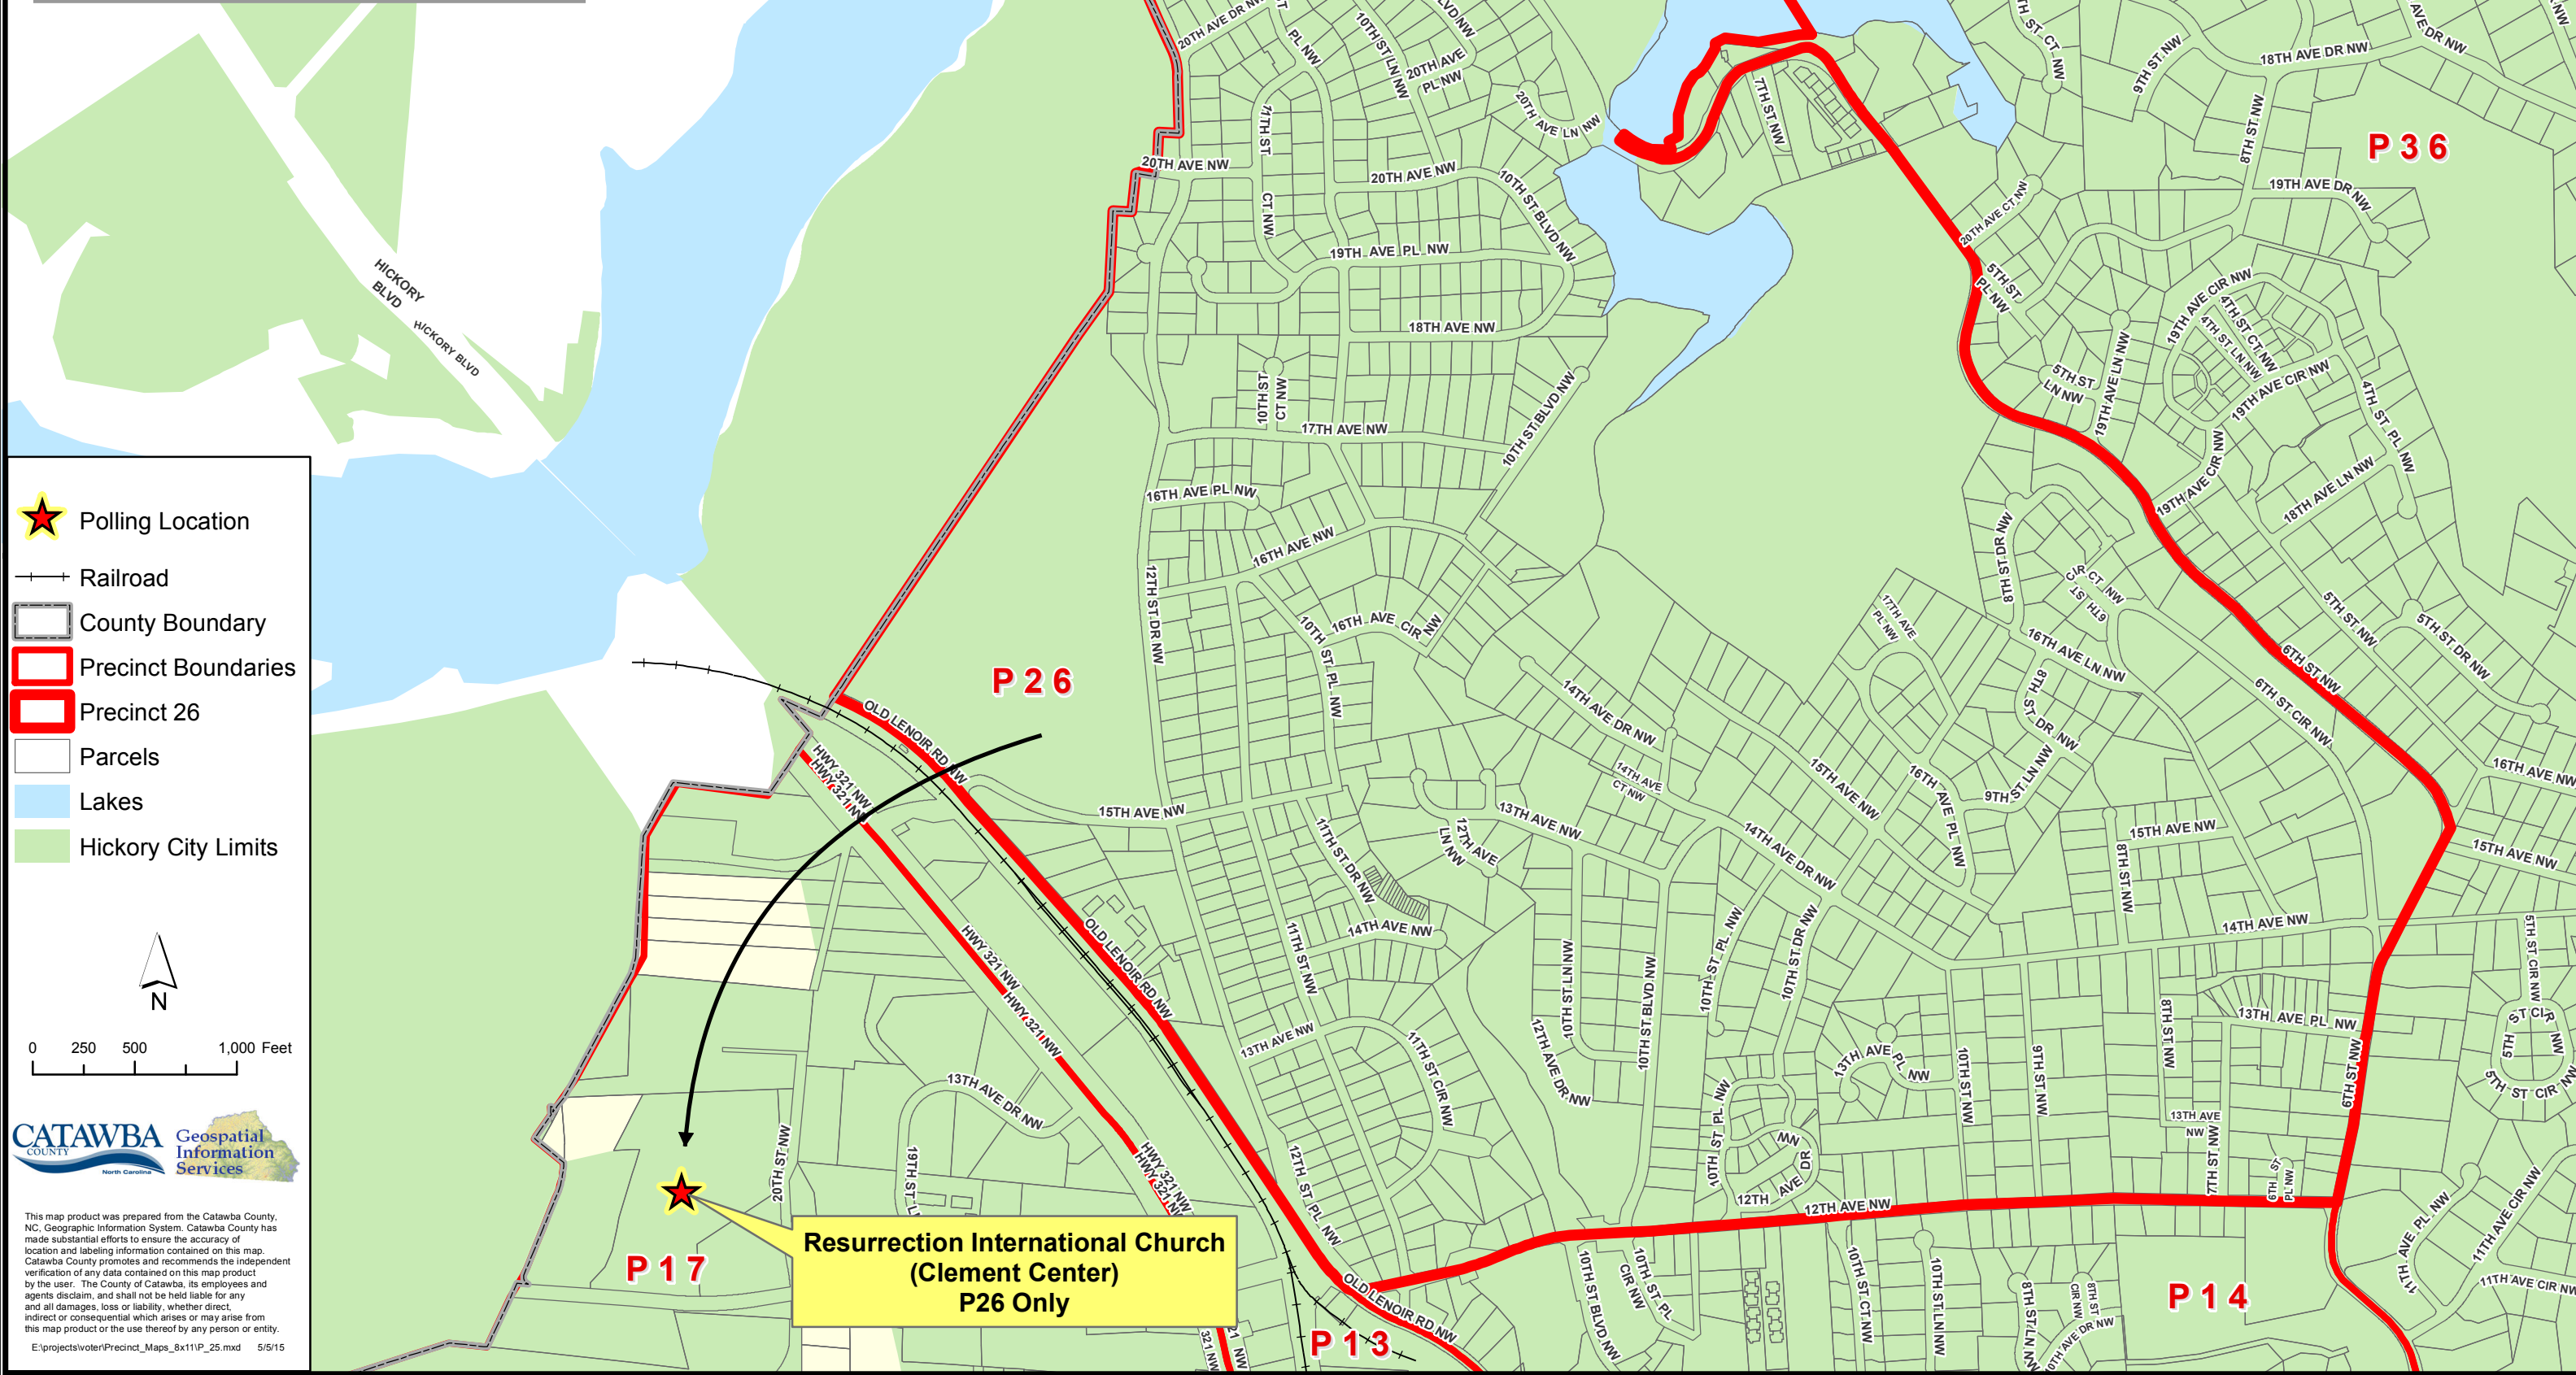

Catawba County

Precinct 26 - Oakland Heights

Polling Location:
Resurrection International Church
2010 Clement Blvd NW
Hickory, NC

- Polling Location
- Railroad
- County Boundary
- Precinct Boundaries
- Precinct 26
- Parcels
- Lakes
- Hickory City Limits

0 250 500 1,000 Feet