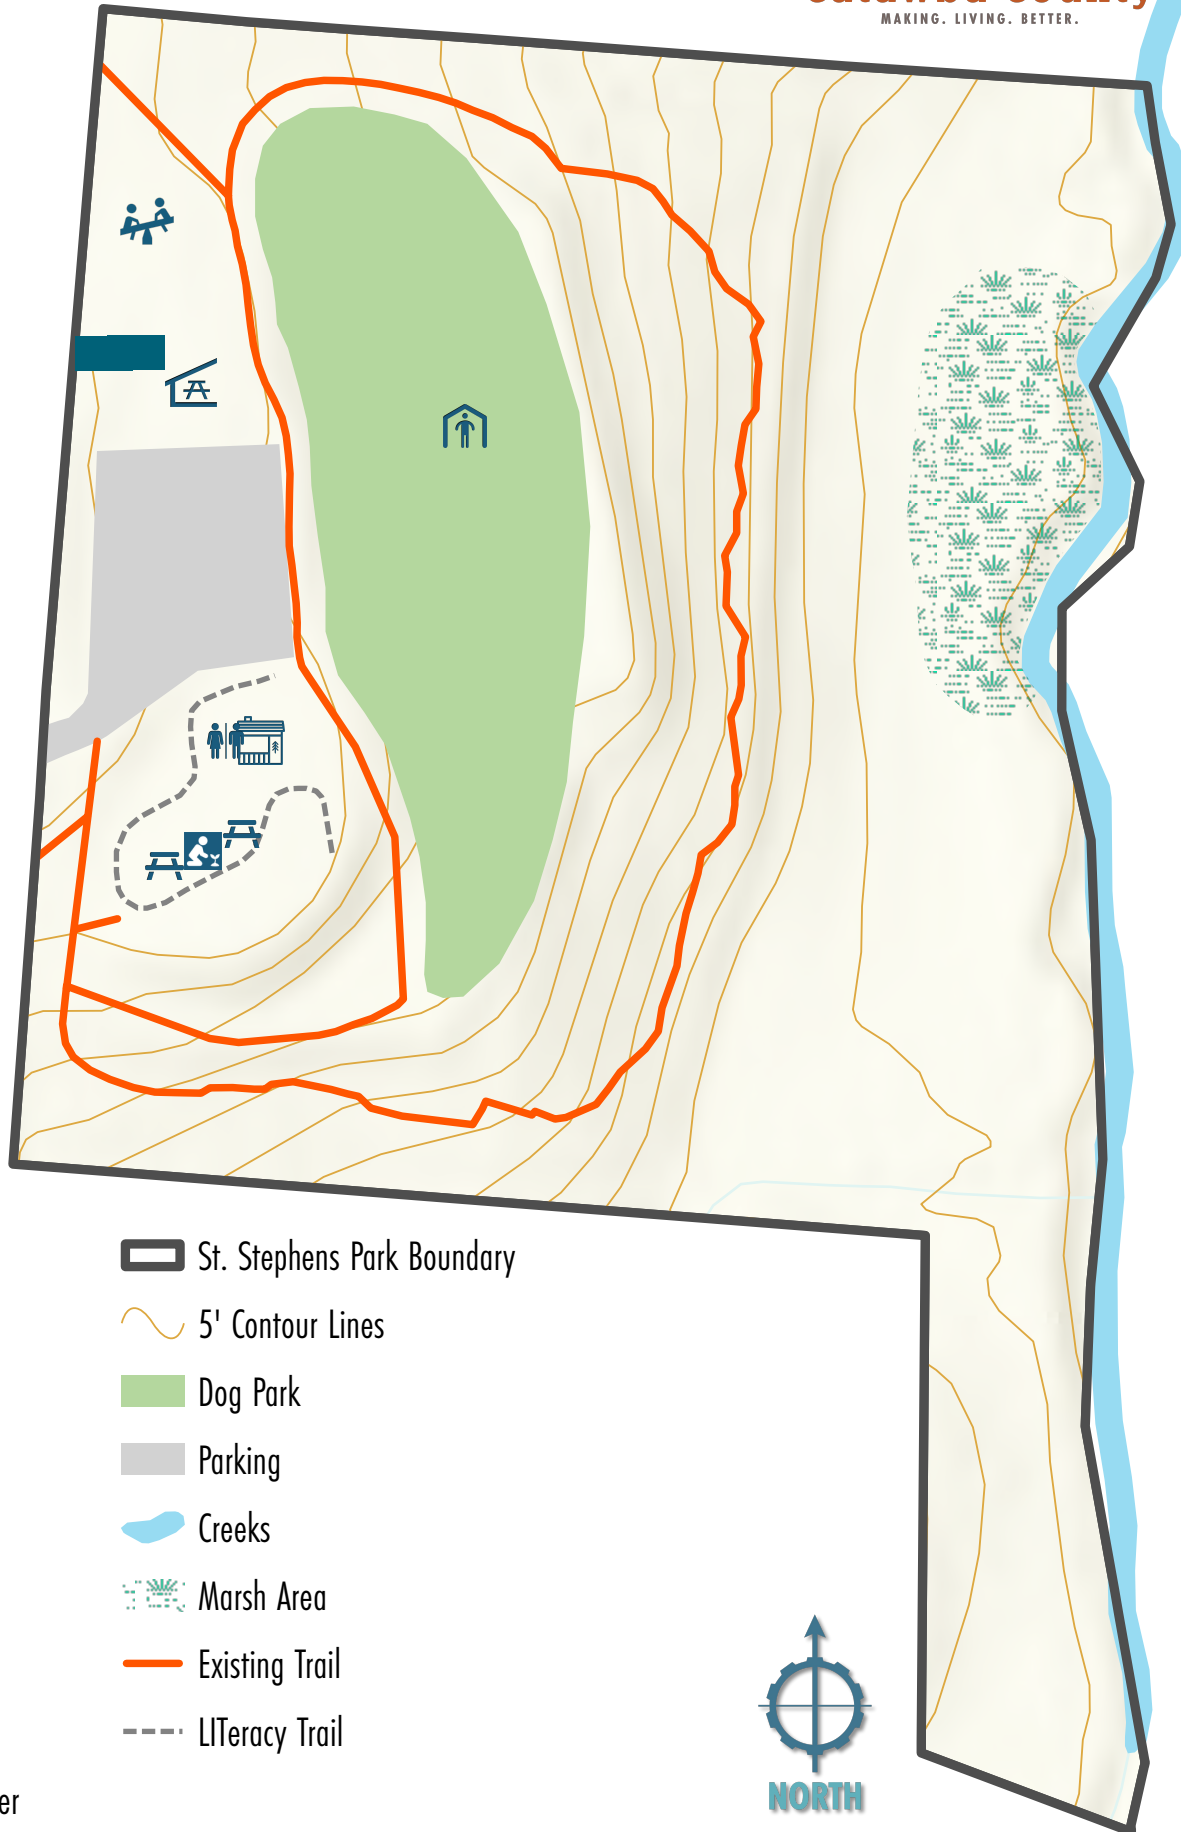

ST STEPHENS PARK

catawba county
MAKING. LIVING. BETTER.

-  Garden
-  Gate
-  Cornhole
-  Park Office
-  Picnic Shelter
-  Picnic Table
-  Playground
-  Rest Rooms
-  Weather Shelter

-  St. Stephens Park Boundary
-  5' Contour Lines
-  Dog Park
-  Parking
-  Creeks
-  Marsh Area
-  Existing Trail
-  LITeracy Trail