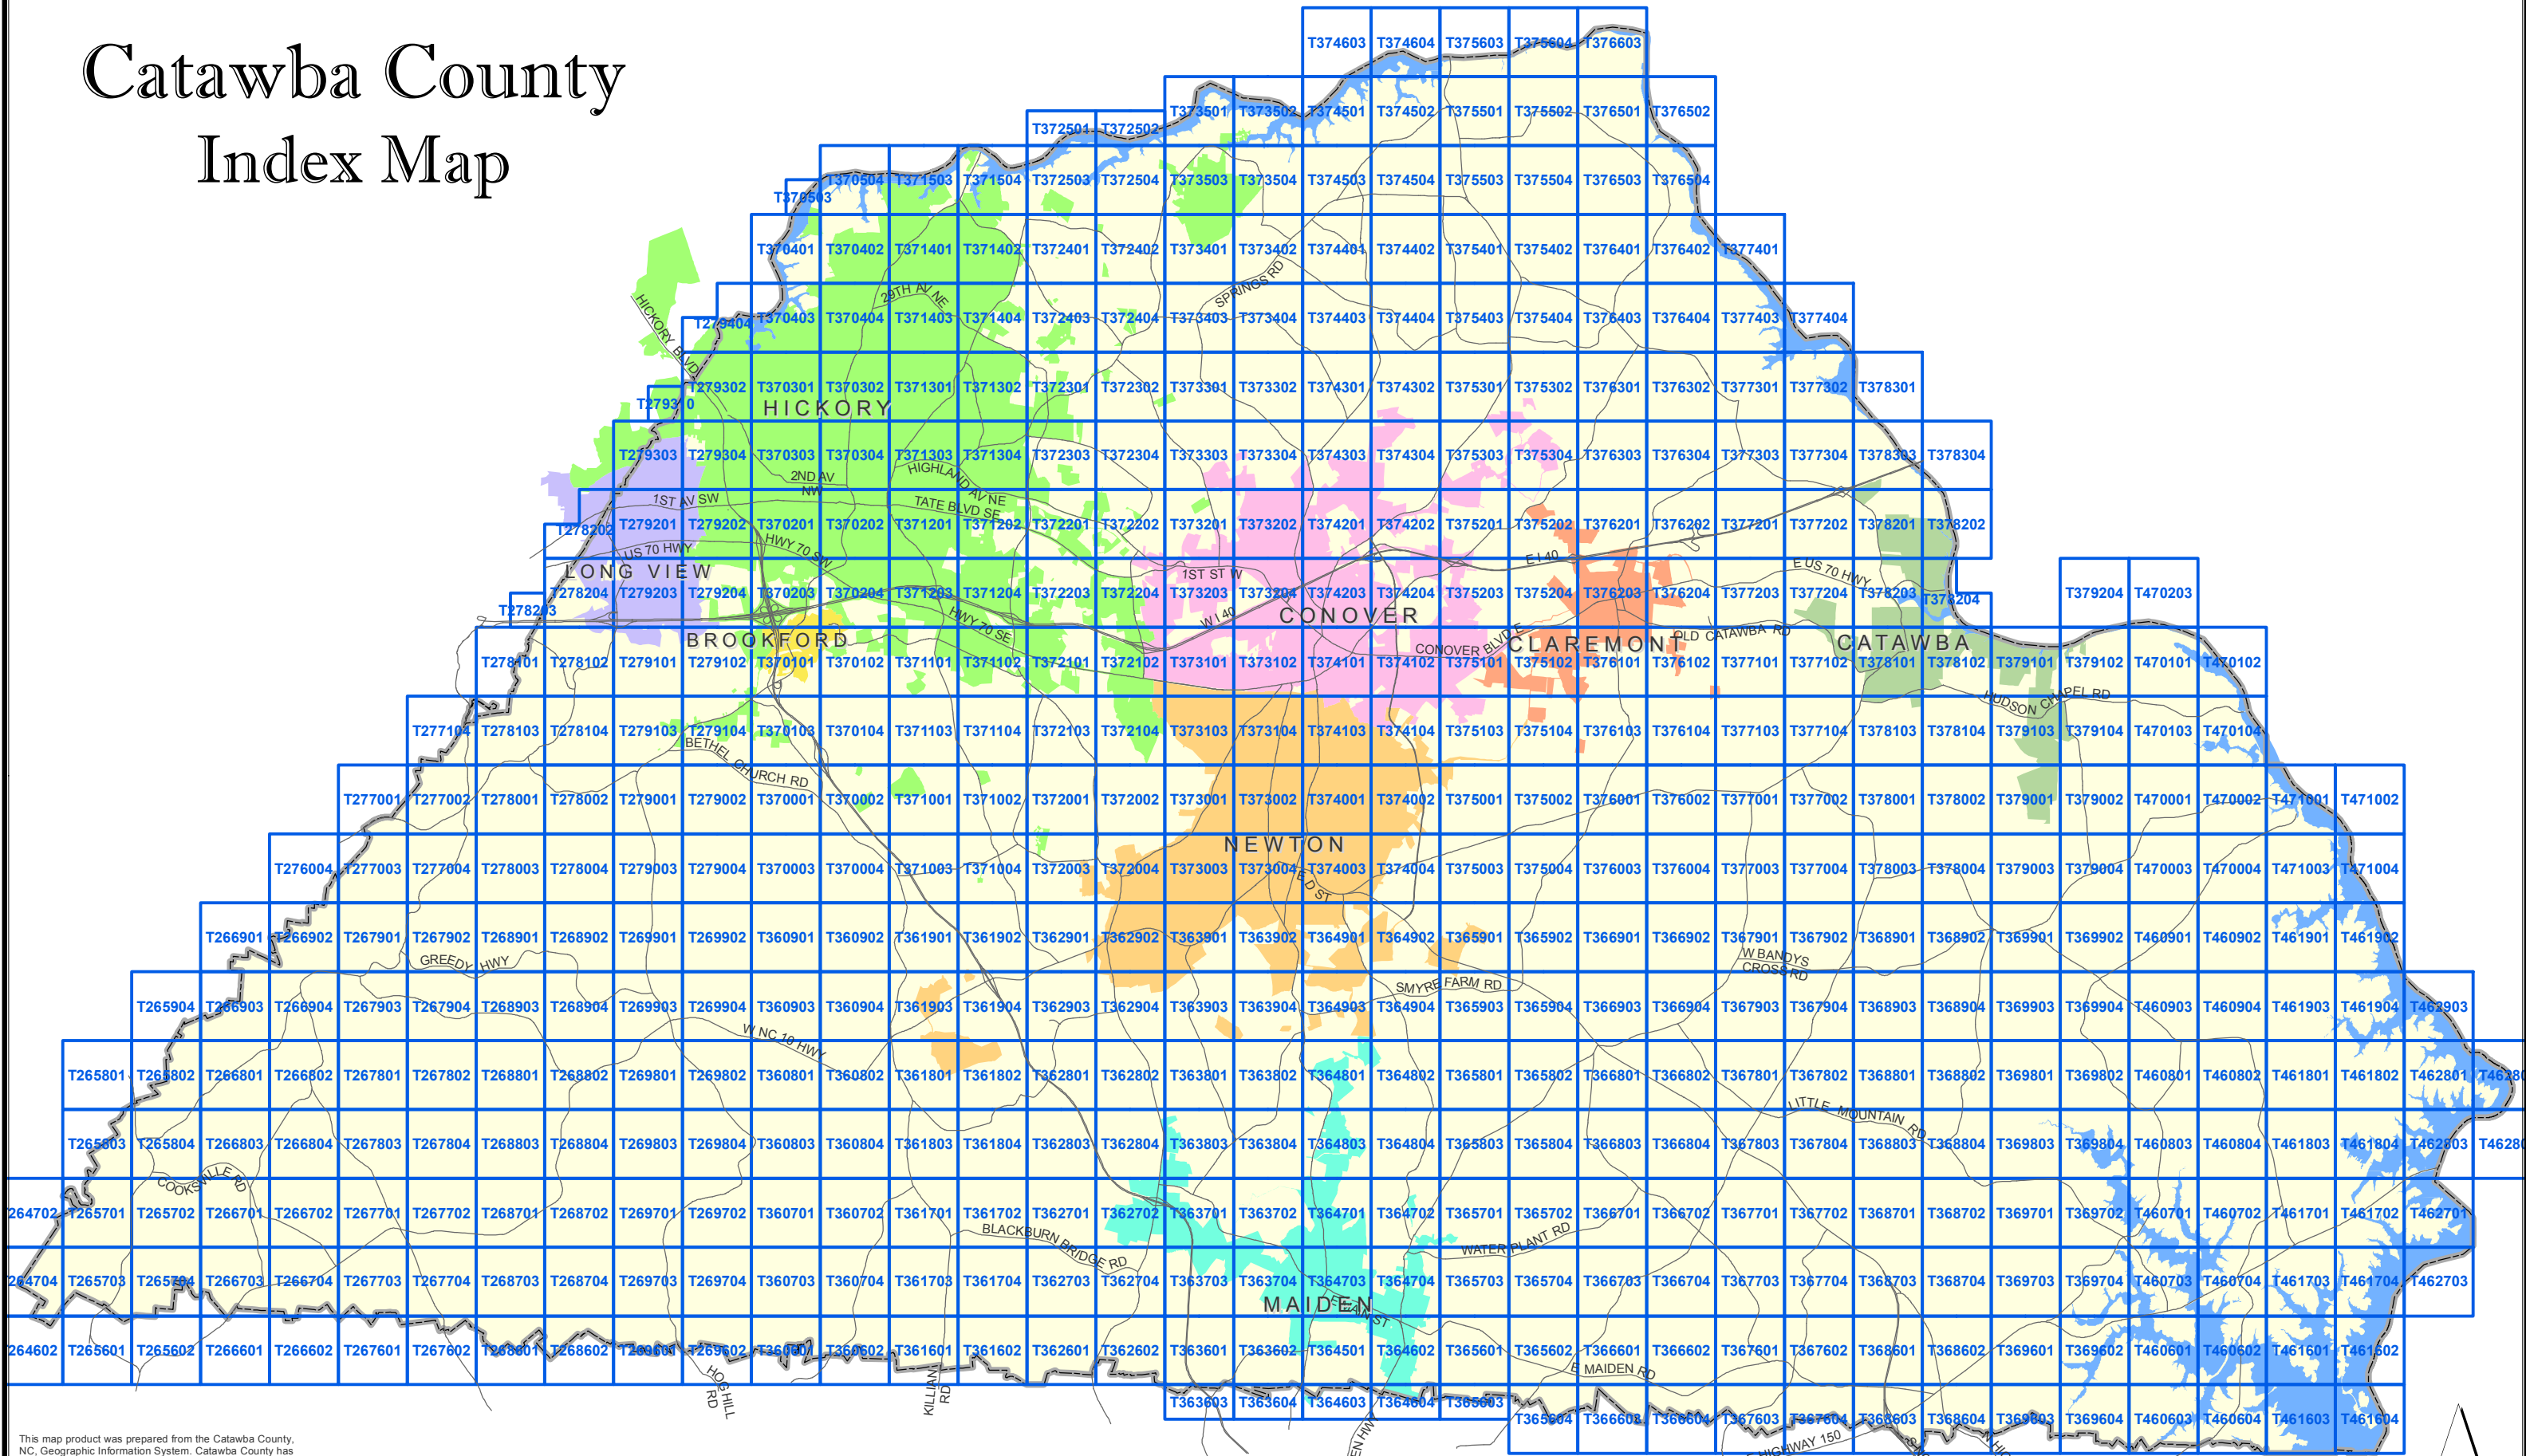

Catawba County Index Map

This map product was prepared from the Catawba County, NC, Geographic Information System. Catawba County has made substantial efforts to ensure the accuracy of location and labeling information contained on this map. Catawba County promotes and recommends the independent verification of any data contained on this map product by the user. The County of Catawba, its employees and agents disclaim, and shall not be held liable for any and all damages, loss or liability, whether direct, indirect or consequential which arises or may arise from this map product or the use thereof by any person or entity.