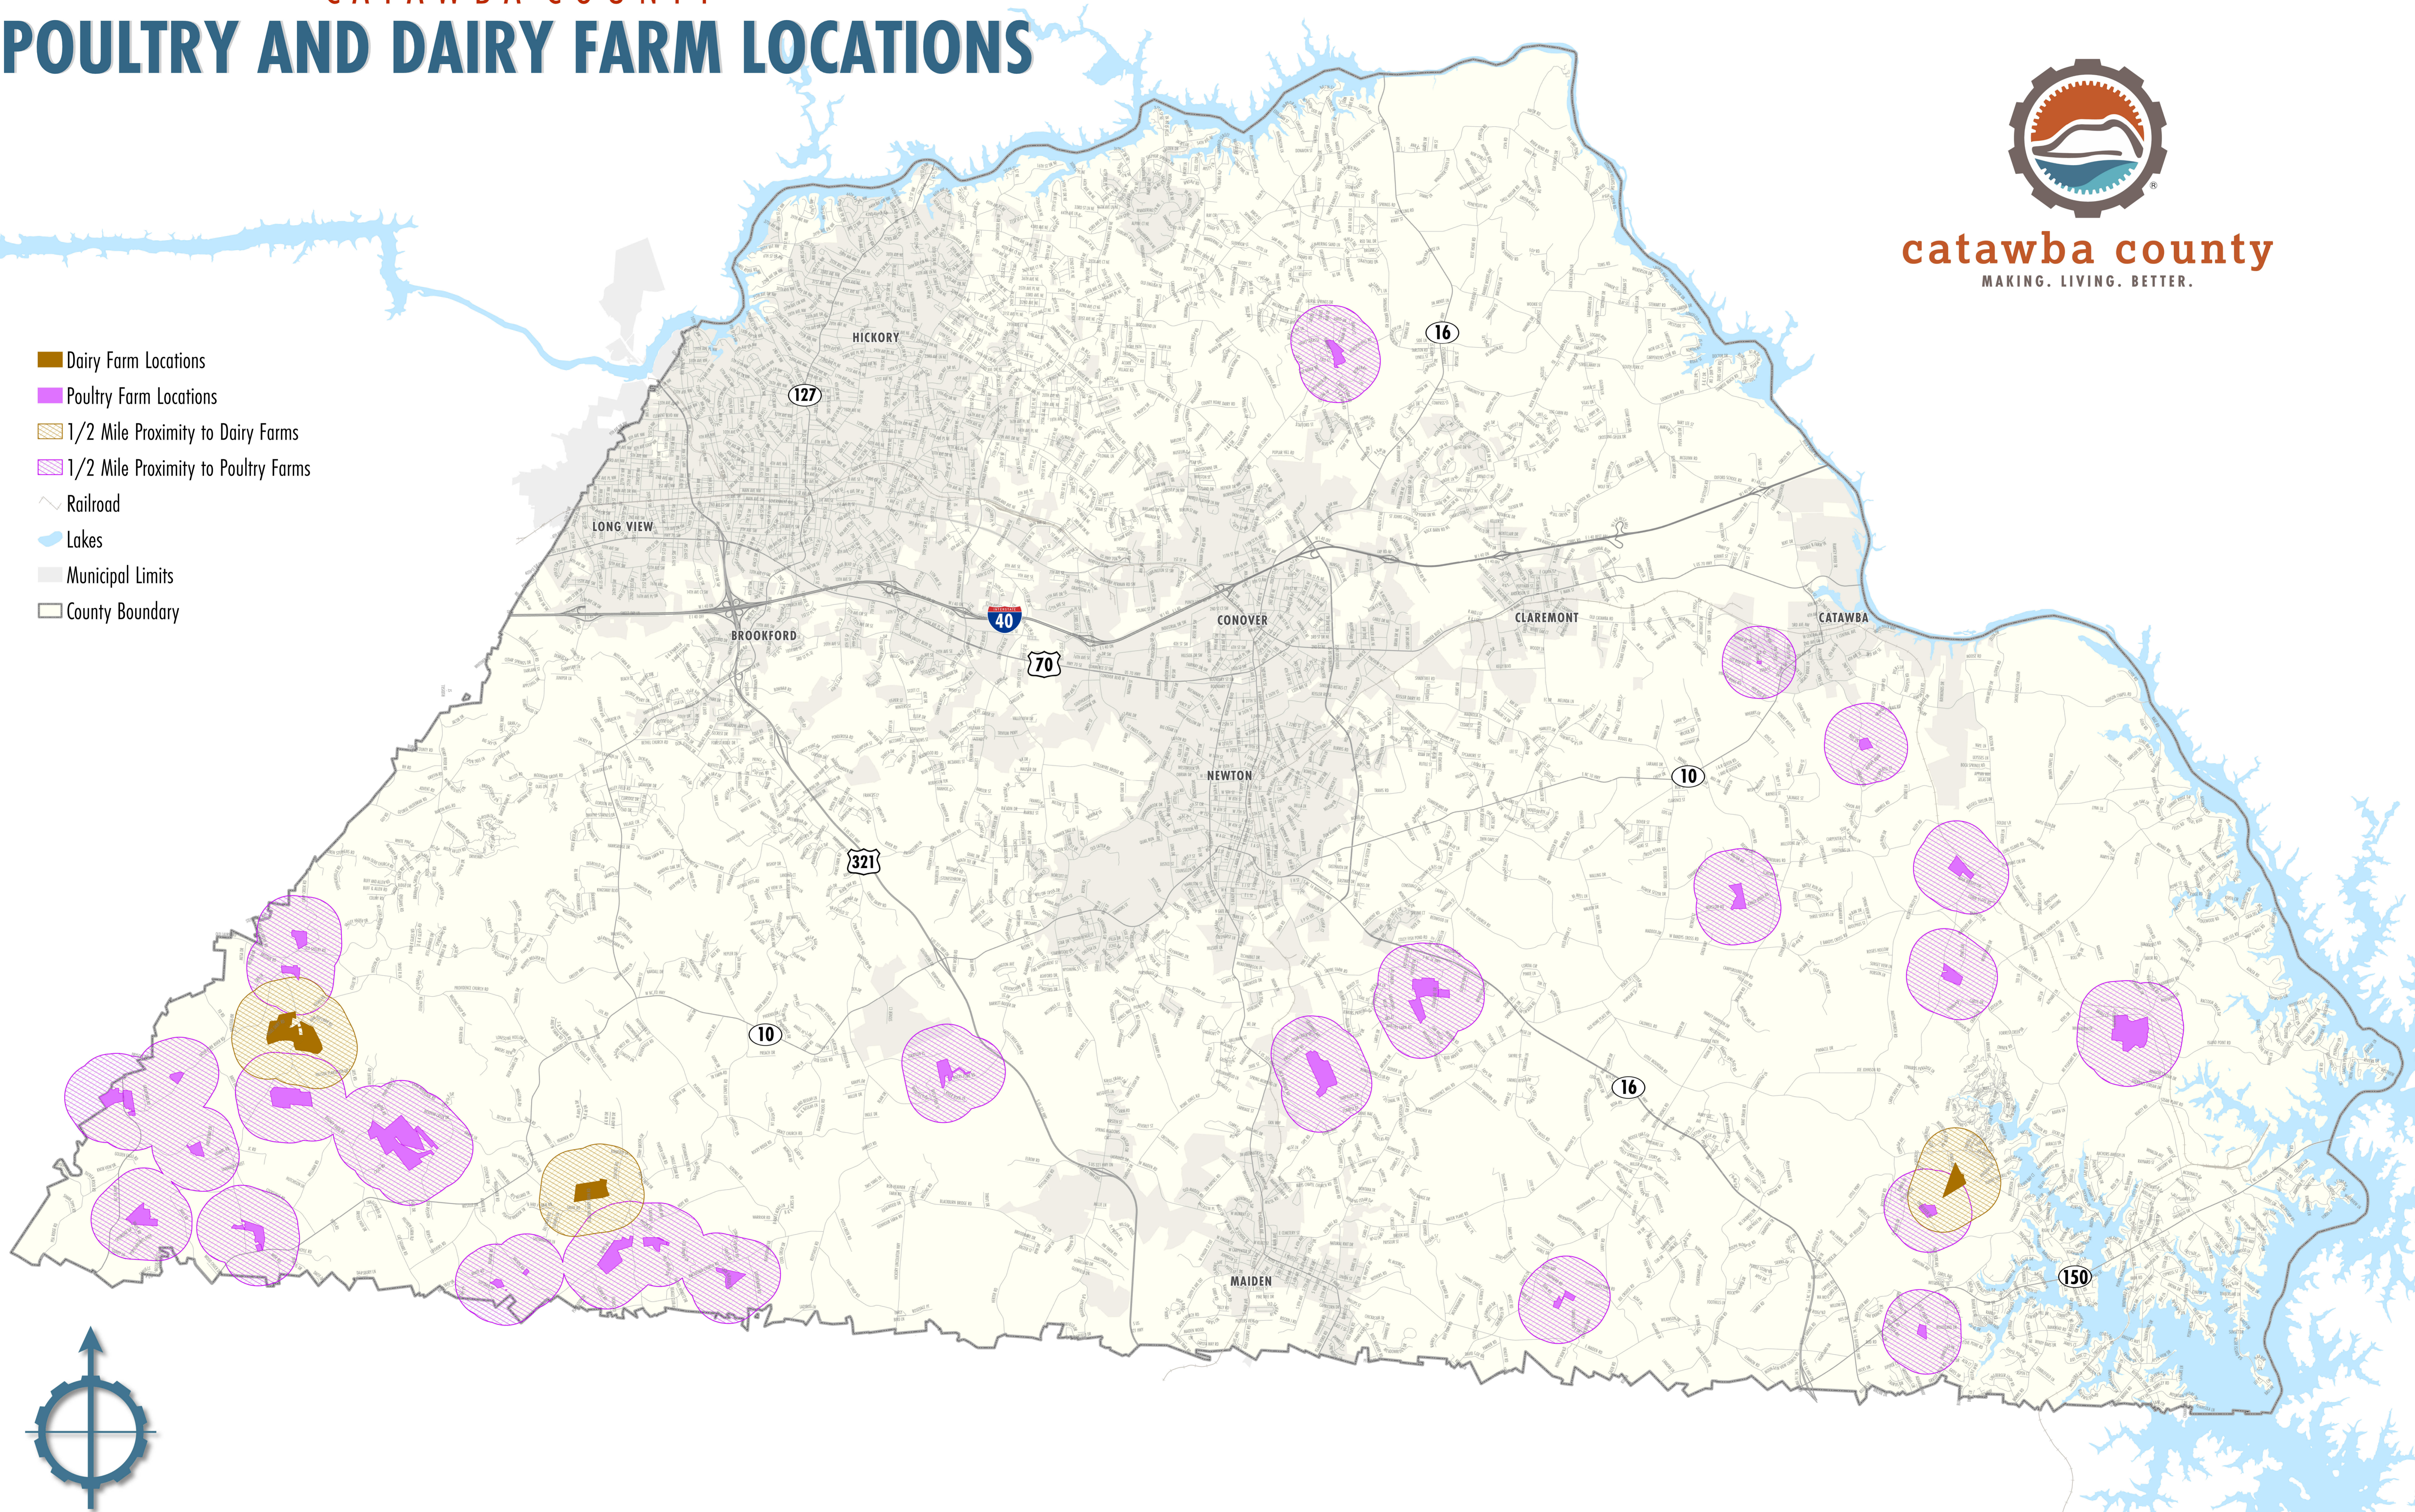

CATAWBA COUNTY

POULTRY AND DAIRY FARM LOCATIONS

catawba county
MAKING. LIVING. BETTER.

- Dairy Farm Locations
- Poultry Farm Locations
- 1/2 Mile Proximity to Dairy Farms
- 1/2 Mile Proximity to Poultry Farms
- Railroad
- Lakes
- Municipal Limits
- County Boundary

0 2.5 5 10 Miles