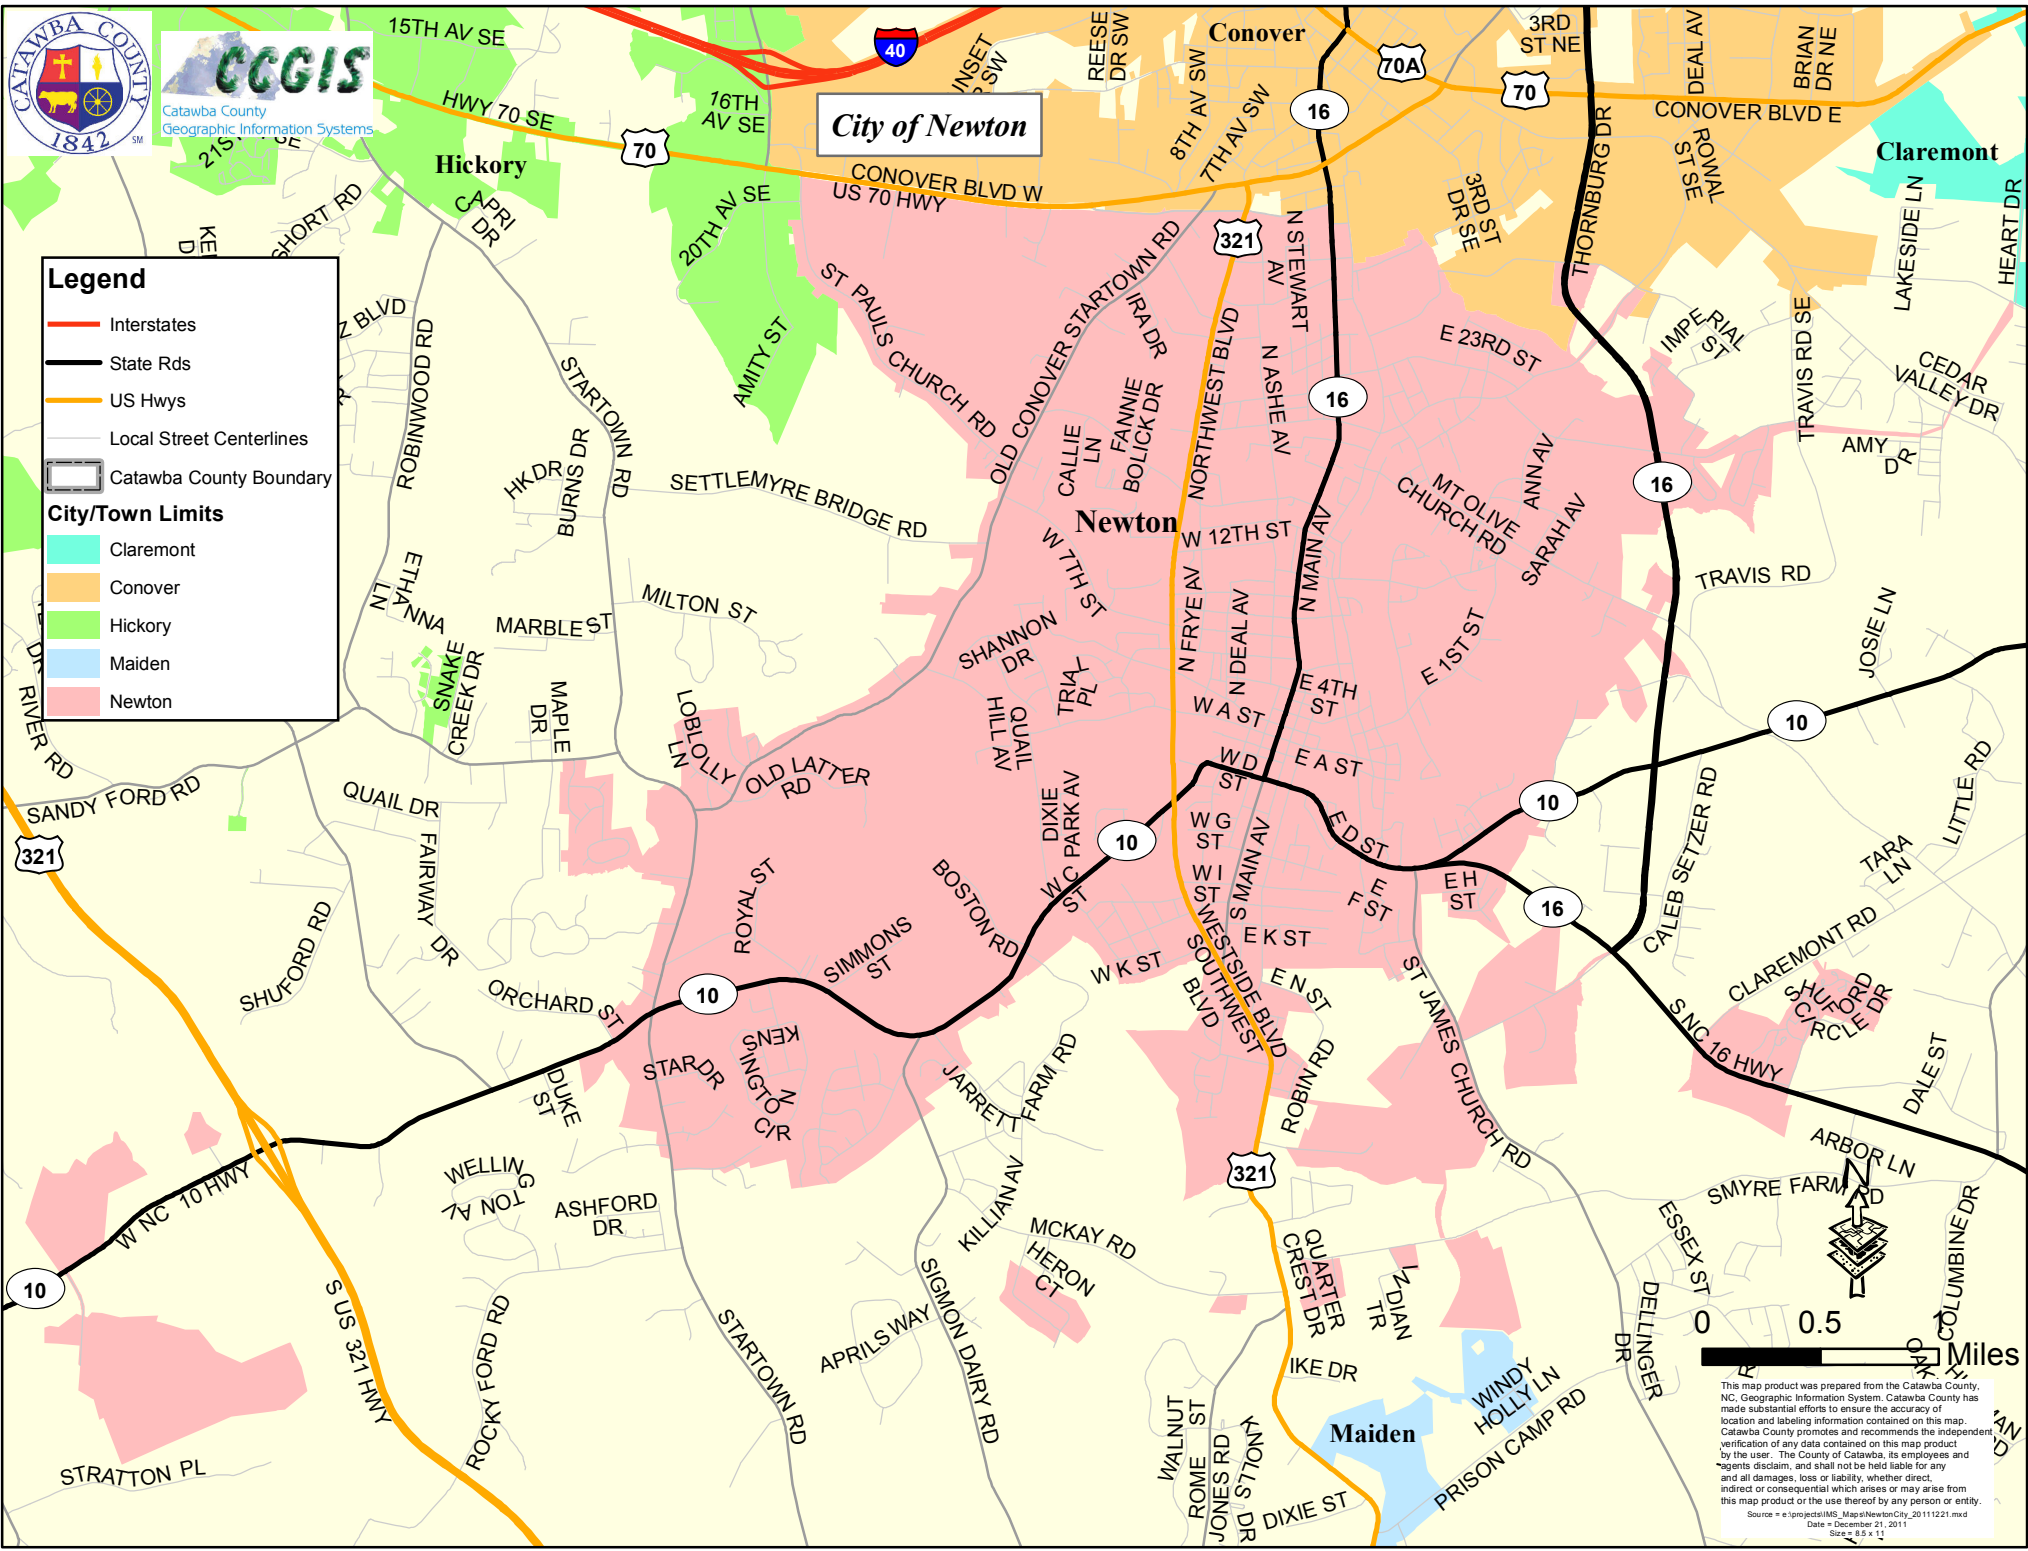

Legend

- Interstates
- State Rds
- US Hwys
- Local Street Centerlines
- Catawba County Boundary
- **City/Town Limits**
- Claremont
- Conover
- Hickory
- Maiden
- Newton