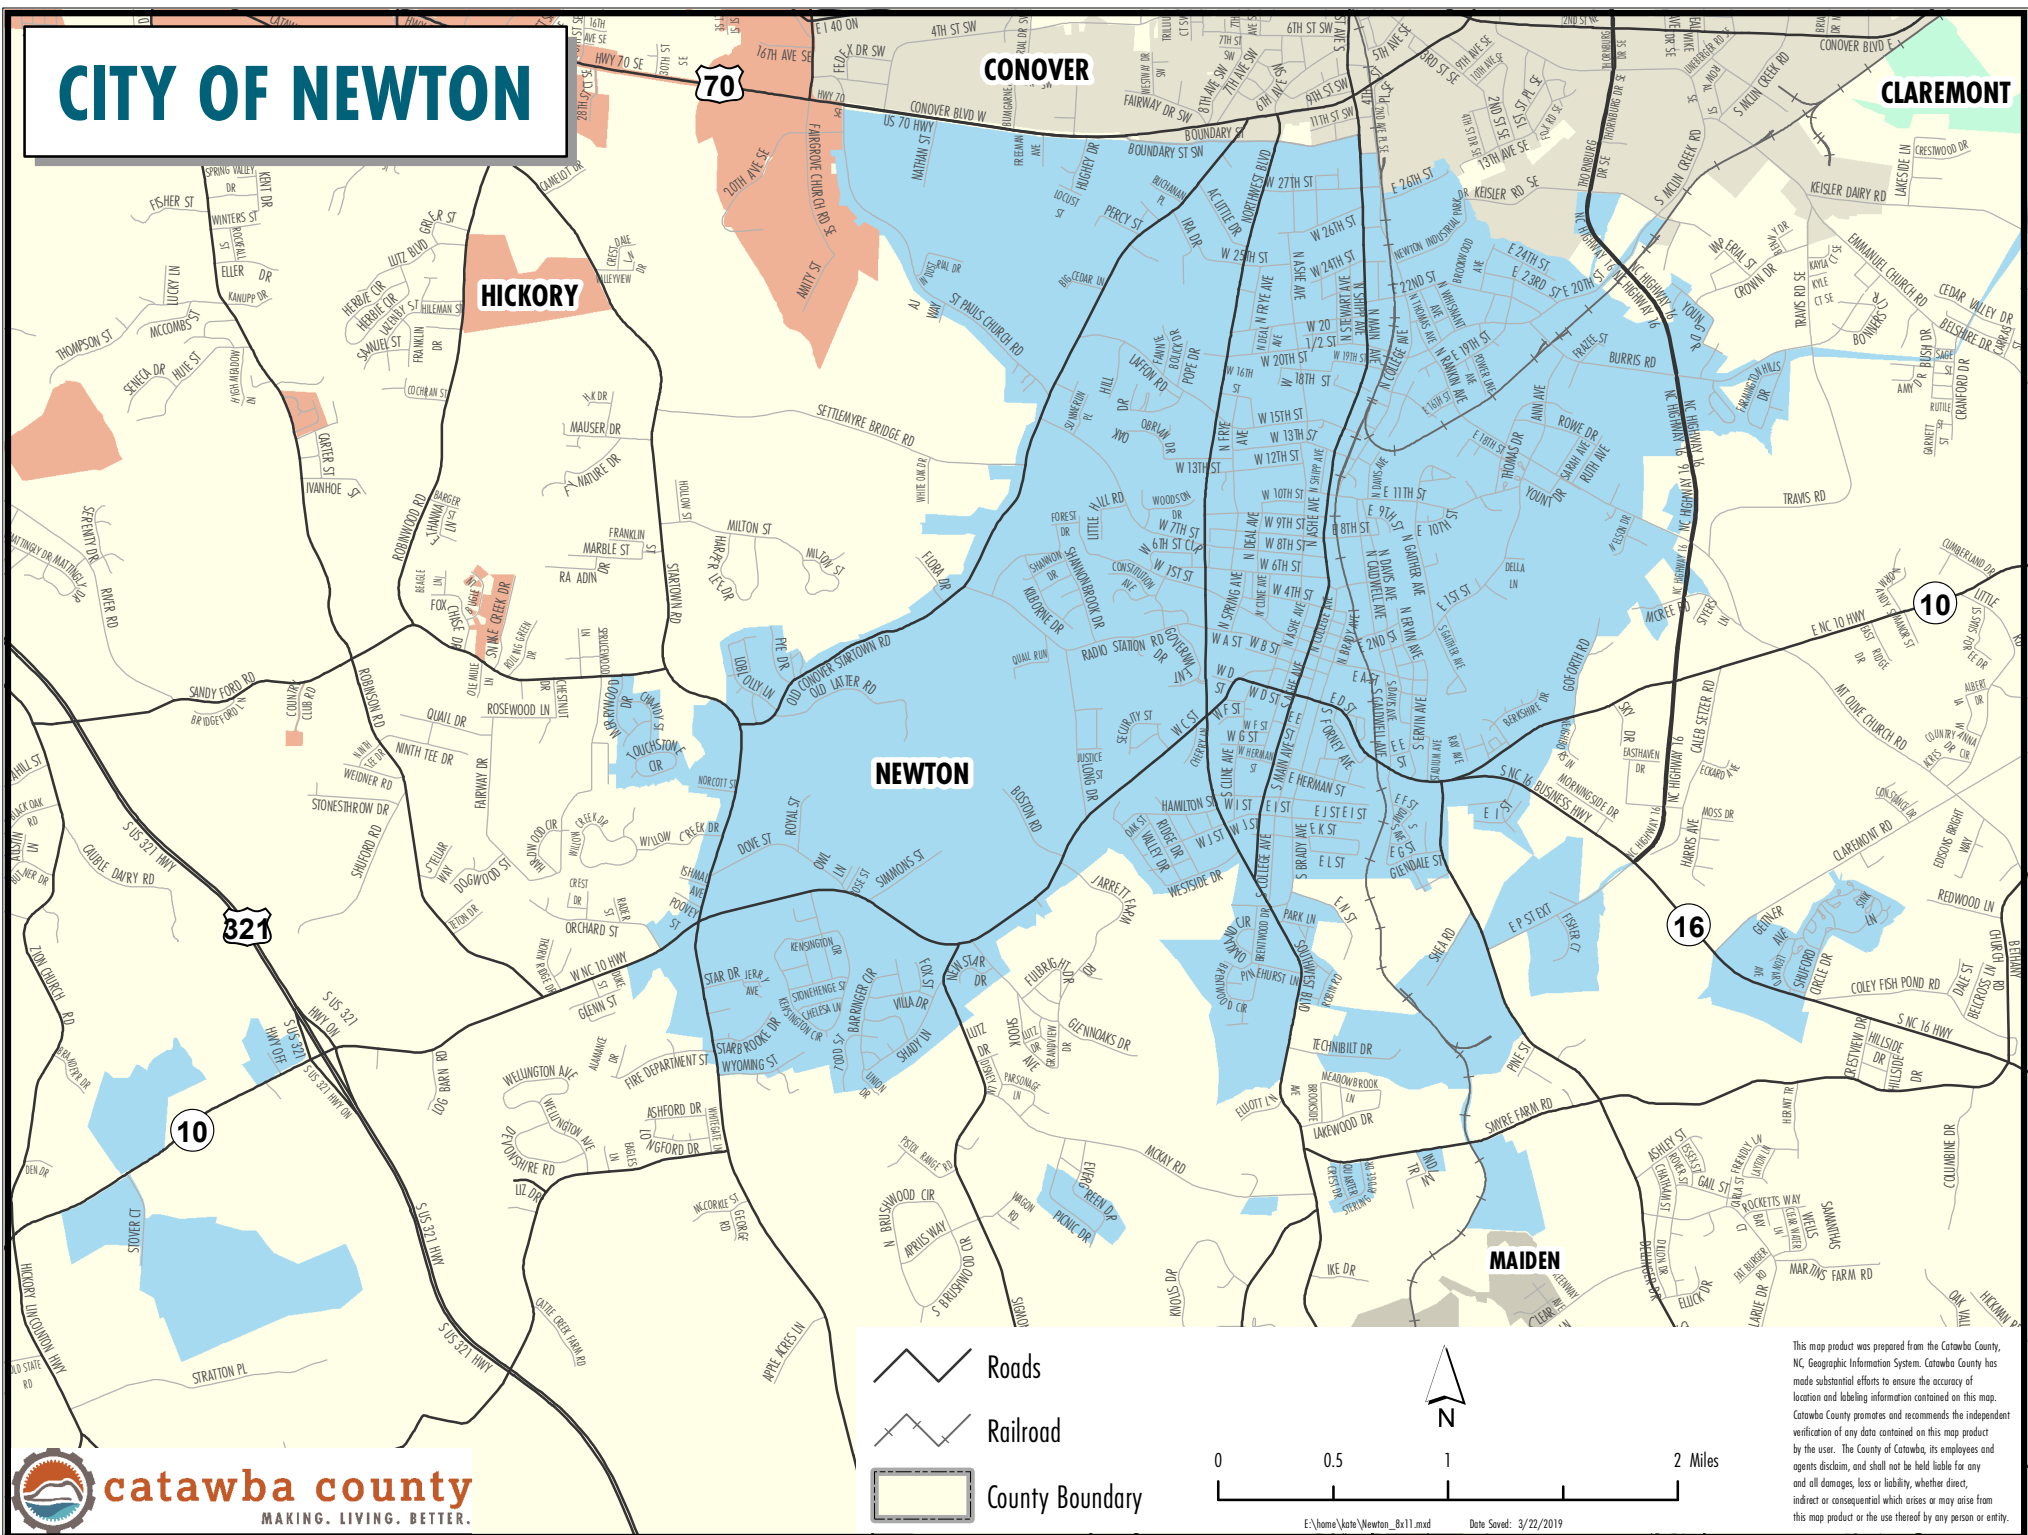

CITY OF NEWTON

- Roads
- Railroad
- County Boundary