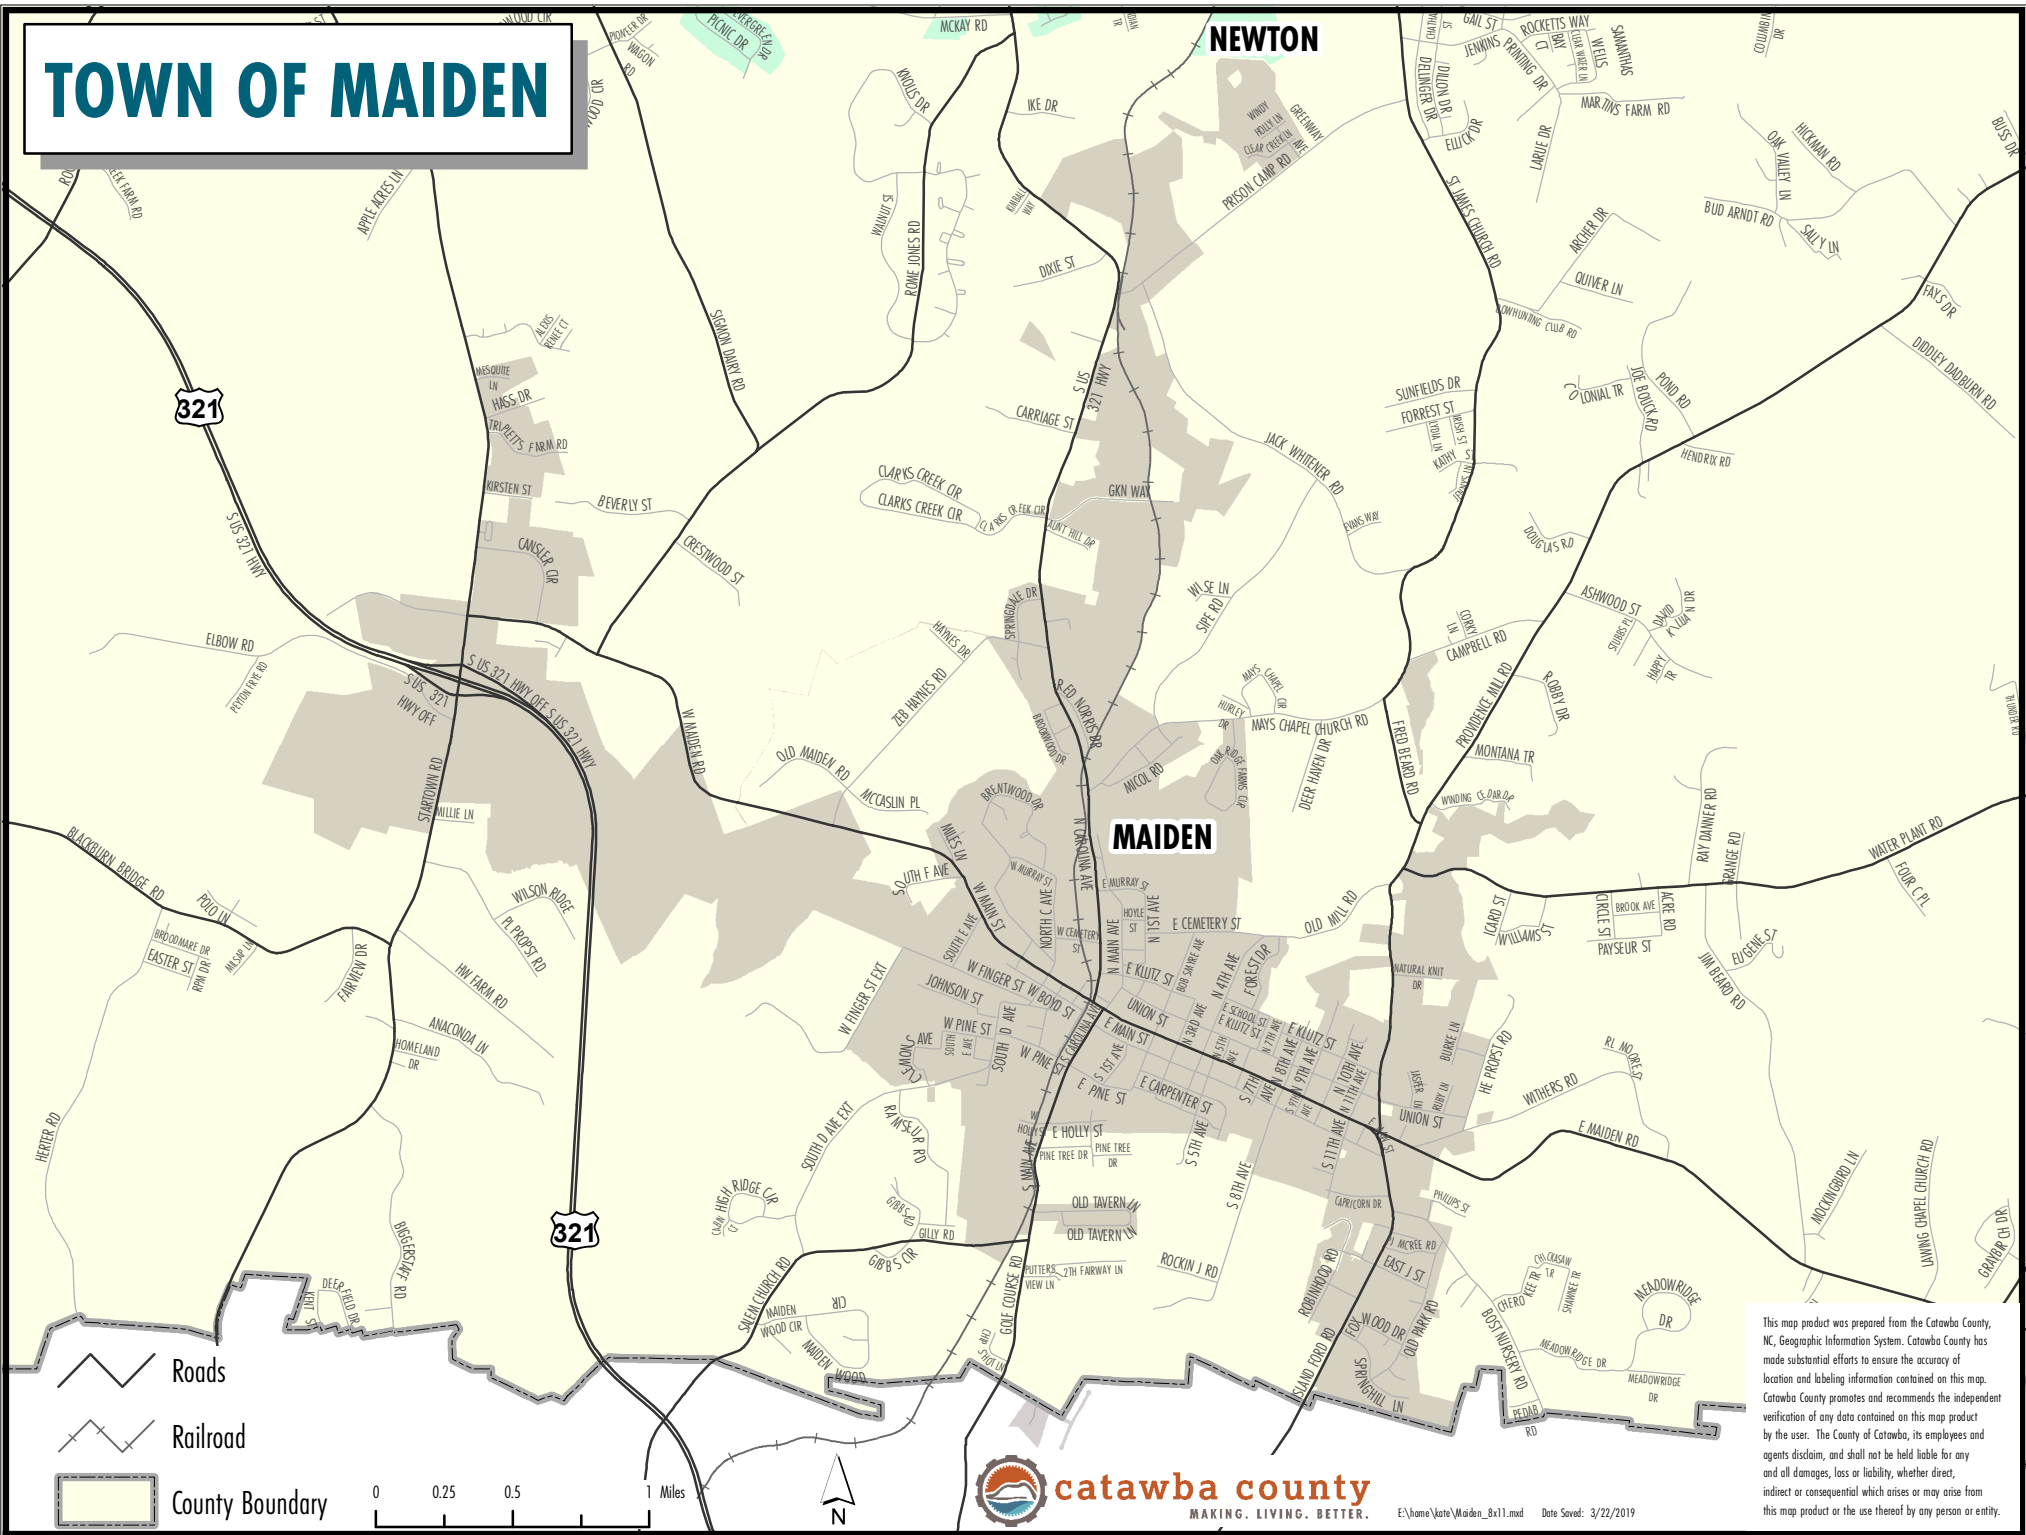

TOWN OF MAIDEN