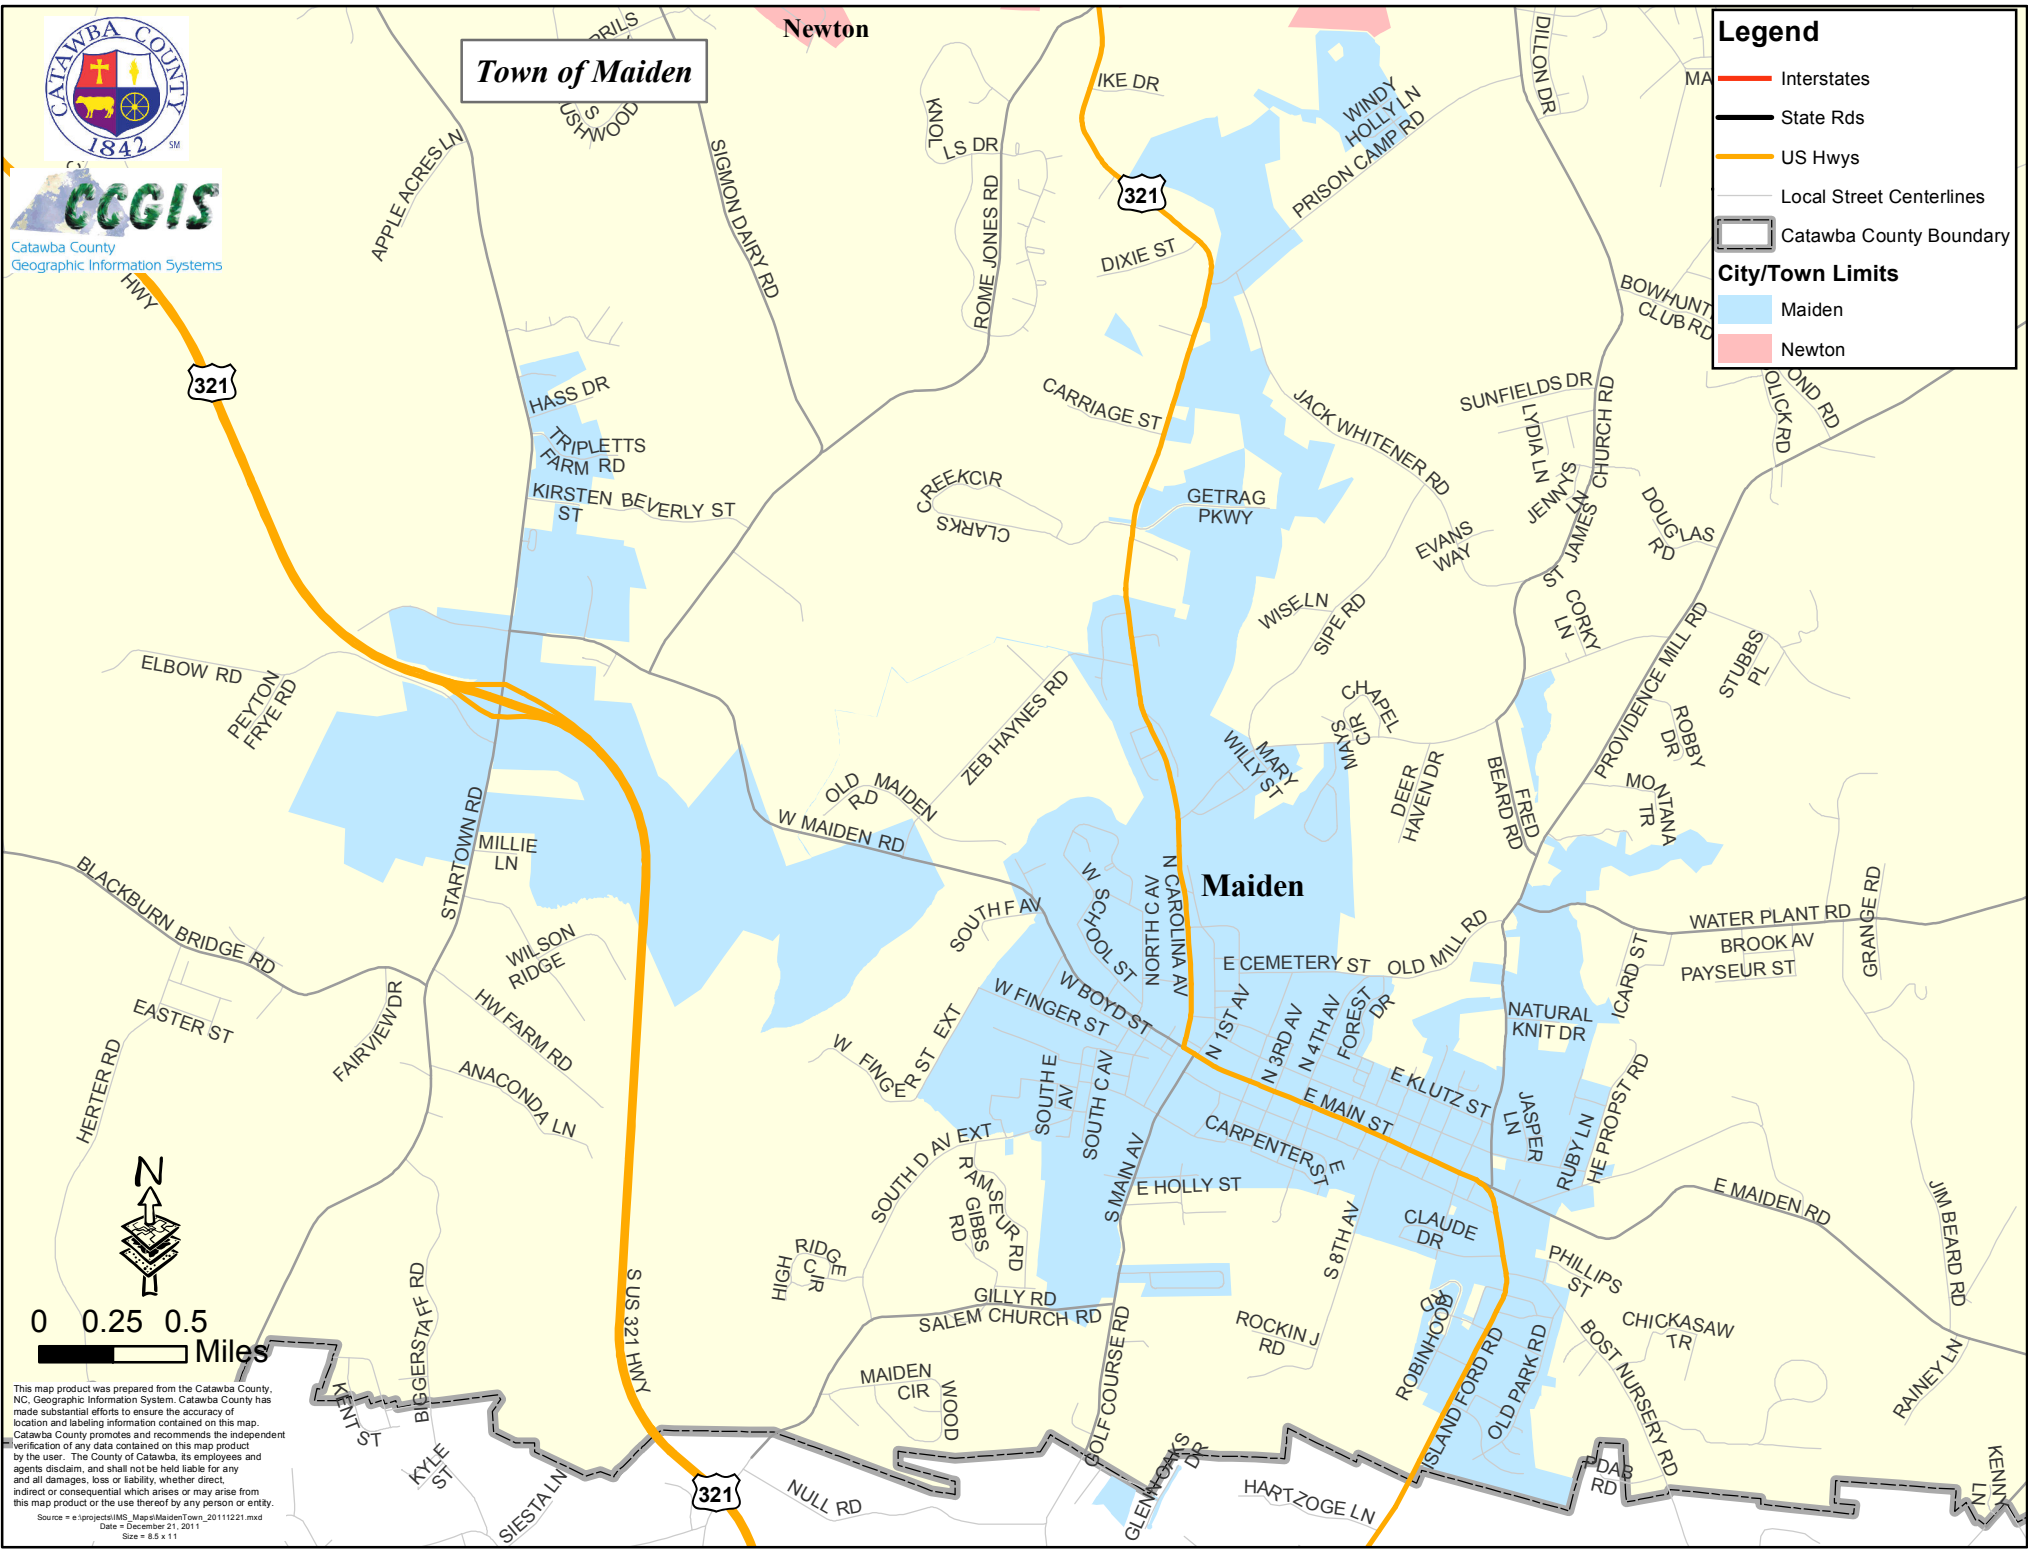

CGGIS
Catawba County
Geographic Information Systems

Town of Maiden

Newton

Legend

- Interstates
- State Rds
- US Hwys
- Local Street Centerlines
- Catawba County Boundary

City/Town Limits

- Maiden
- Newton

0 0.25 0.5 Miles