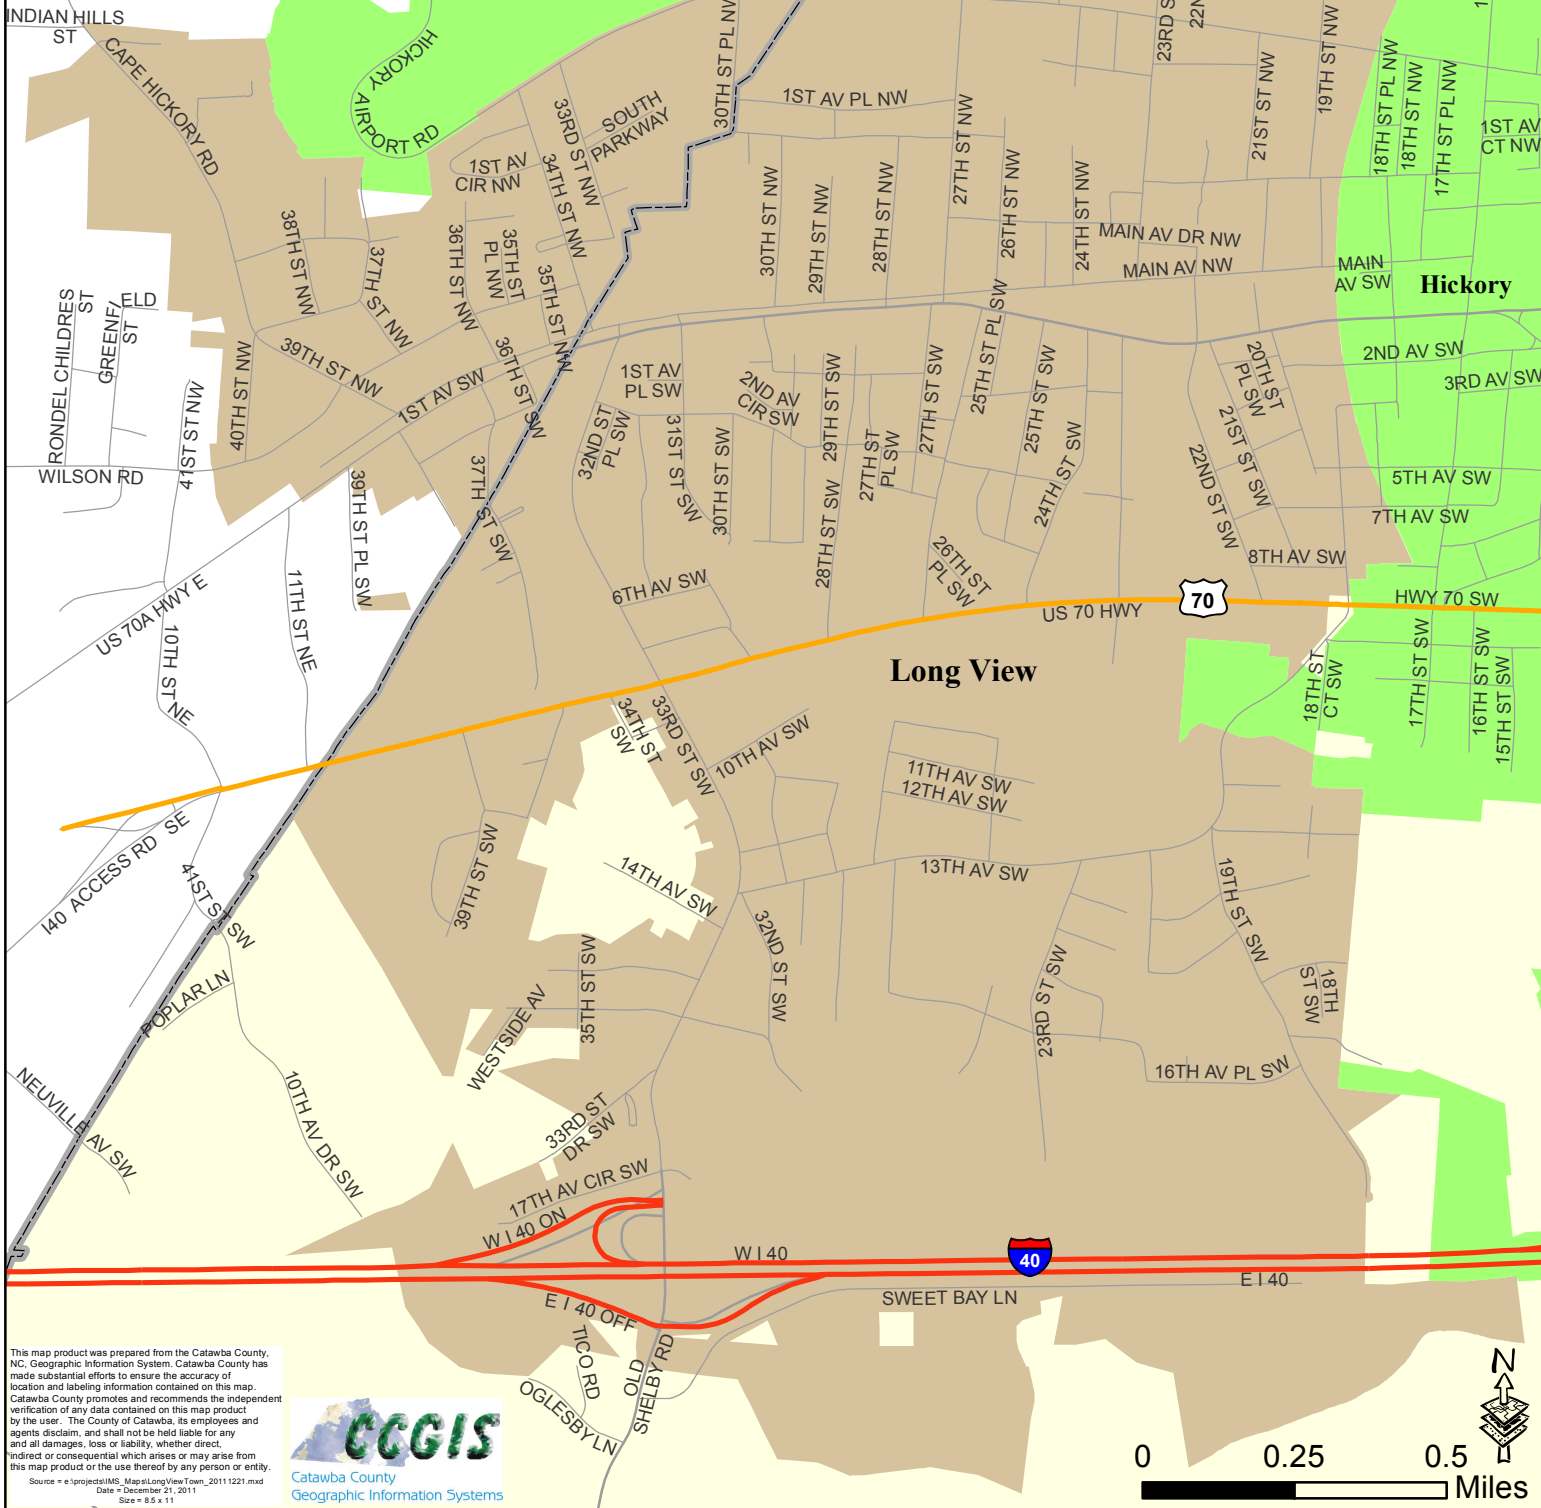

Town of Long View

Legend

- Interstates
- State Rds
- US Hwys
- Local Street Centerlines
- Catawba County Boundary
- Lakes

City/Town Limits

- Brookford
- Conover
- Hickory
- Long View
- Newton