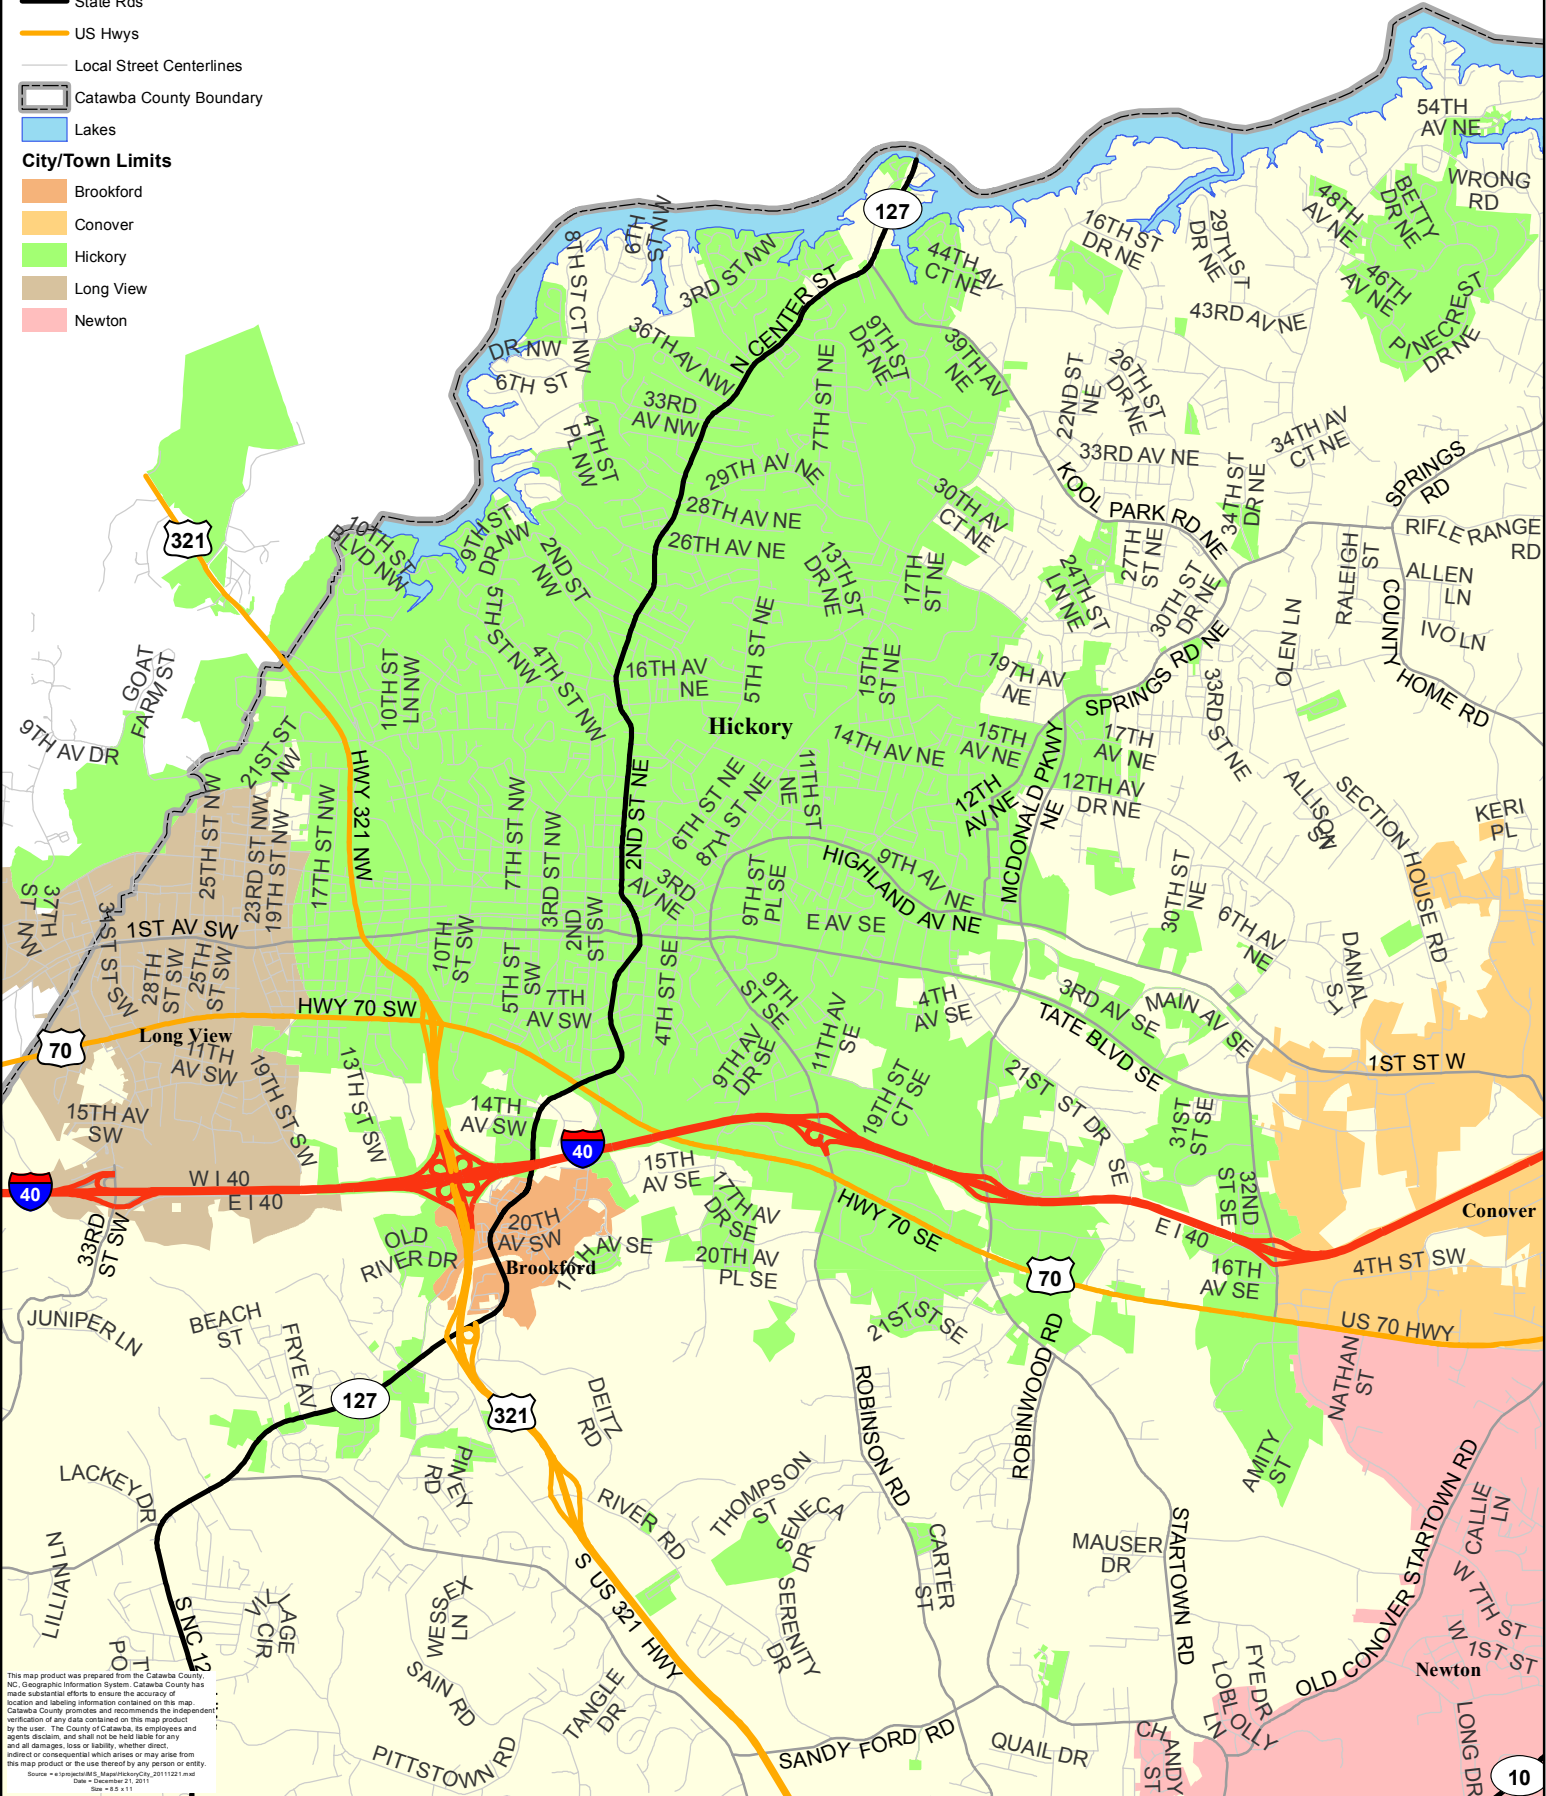

Legend

- Interstates
- State Rds
- US Hwys
- Local Street Centerlines
- Catawba County Boundary
- Lakes

City/Town Limits

- Brookford
- Conover
- Hickory
- Long View
- Newton