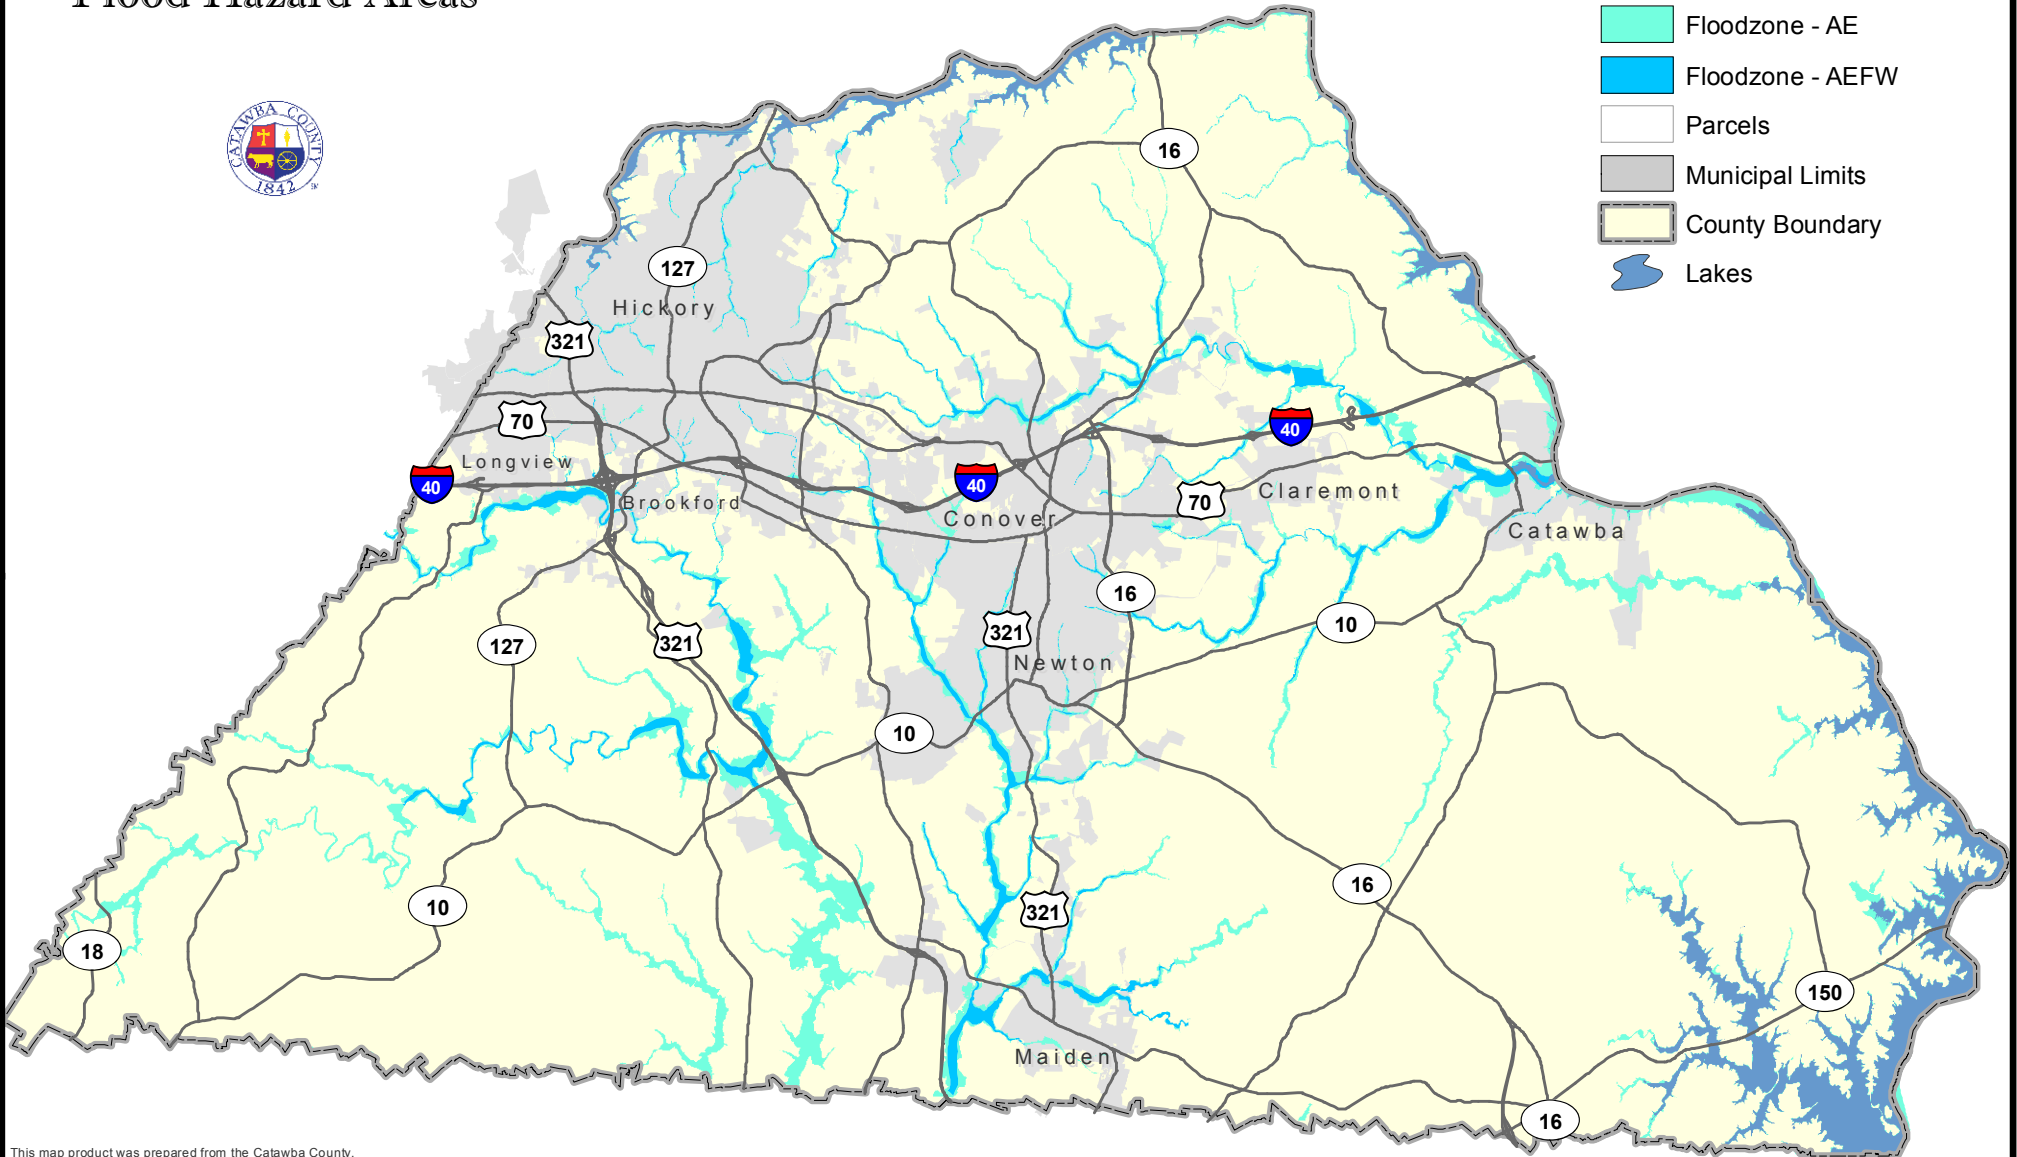

Catawba County

Flood Hazard Areas

- Floodzone - AE
- Floodzone - AEFW
- Parcels
- Municipal Limits
- County Boundary
- Lakes