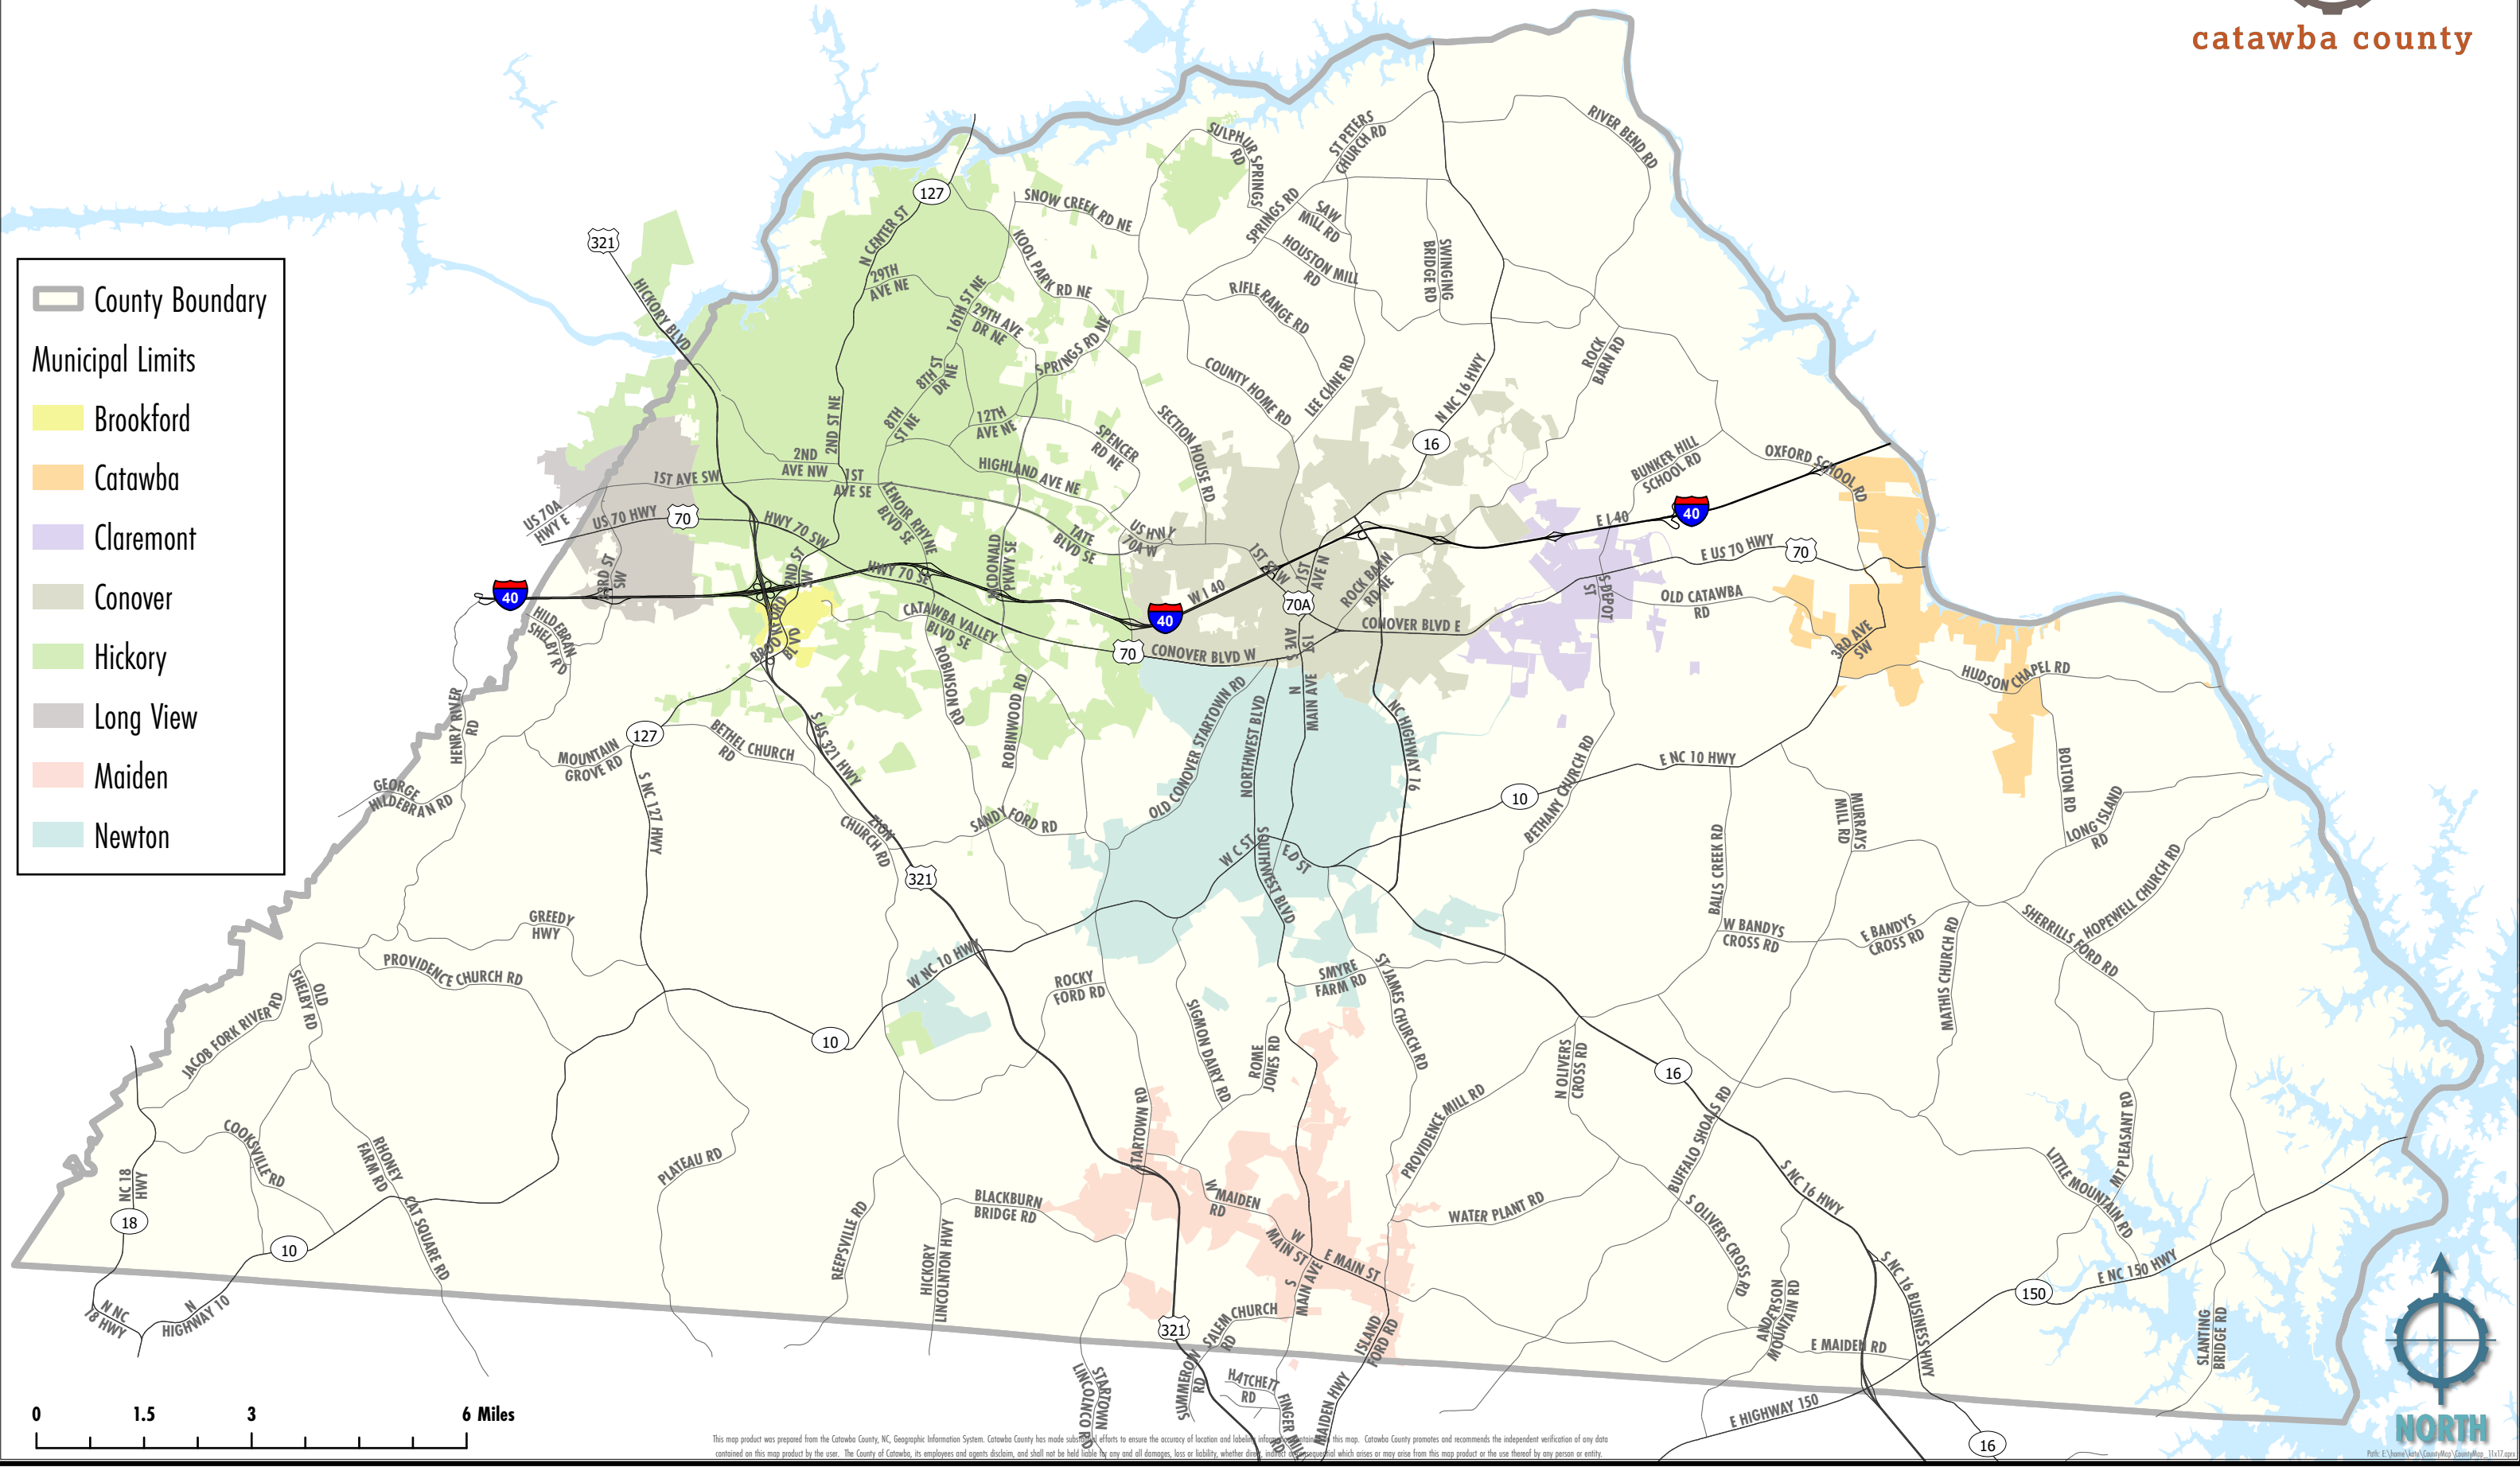

CATAWBA COUNTY

catawba county

County Boundary

Municipal Limits

- Brookford
- Catawba
- Claremont
- Conover
- Hickory
- Long View
- Maiden
- Newton