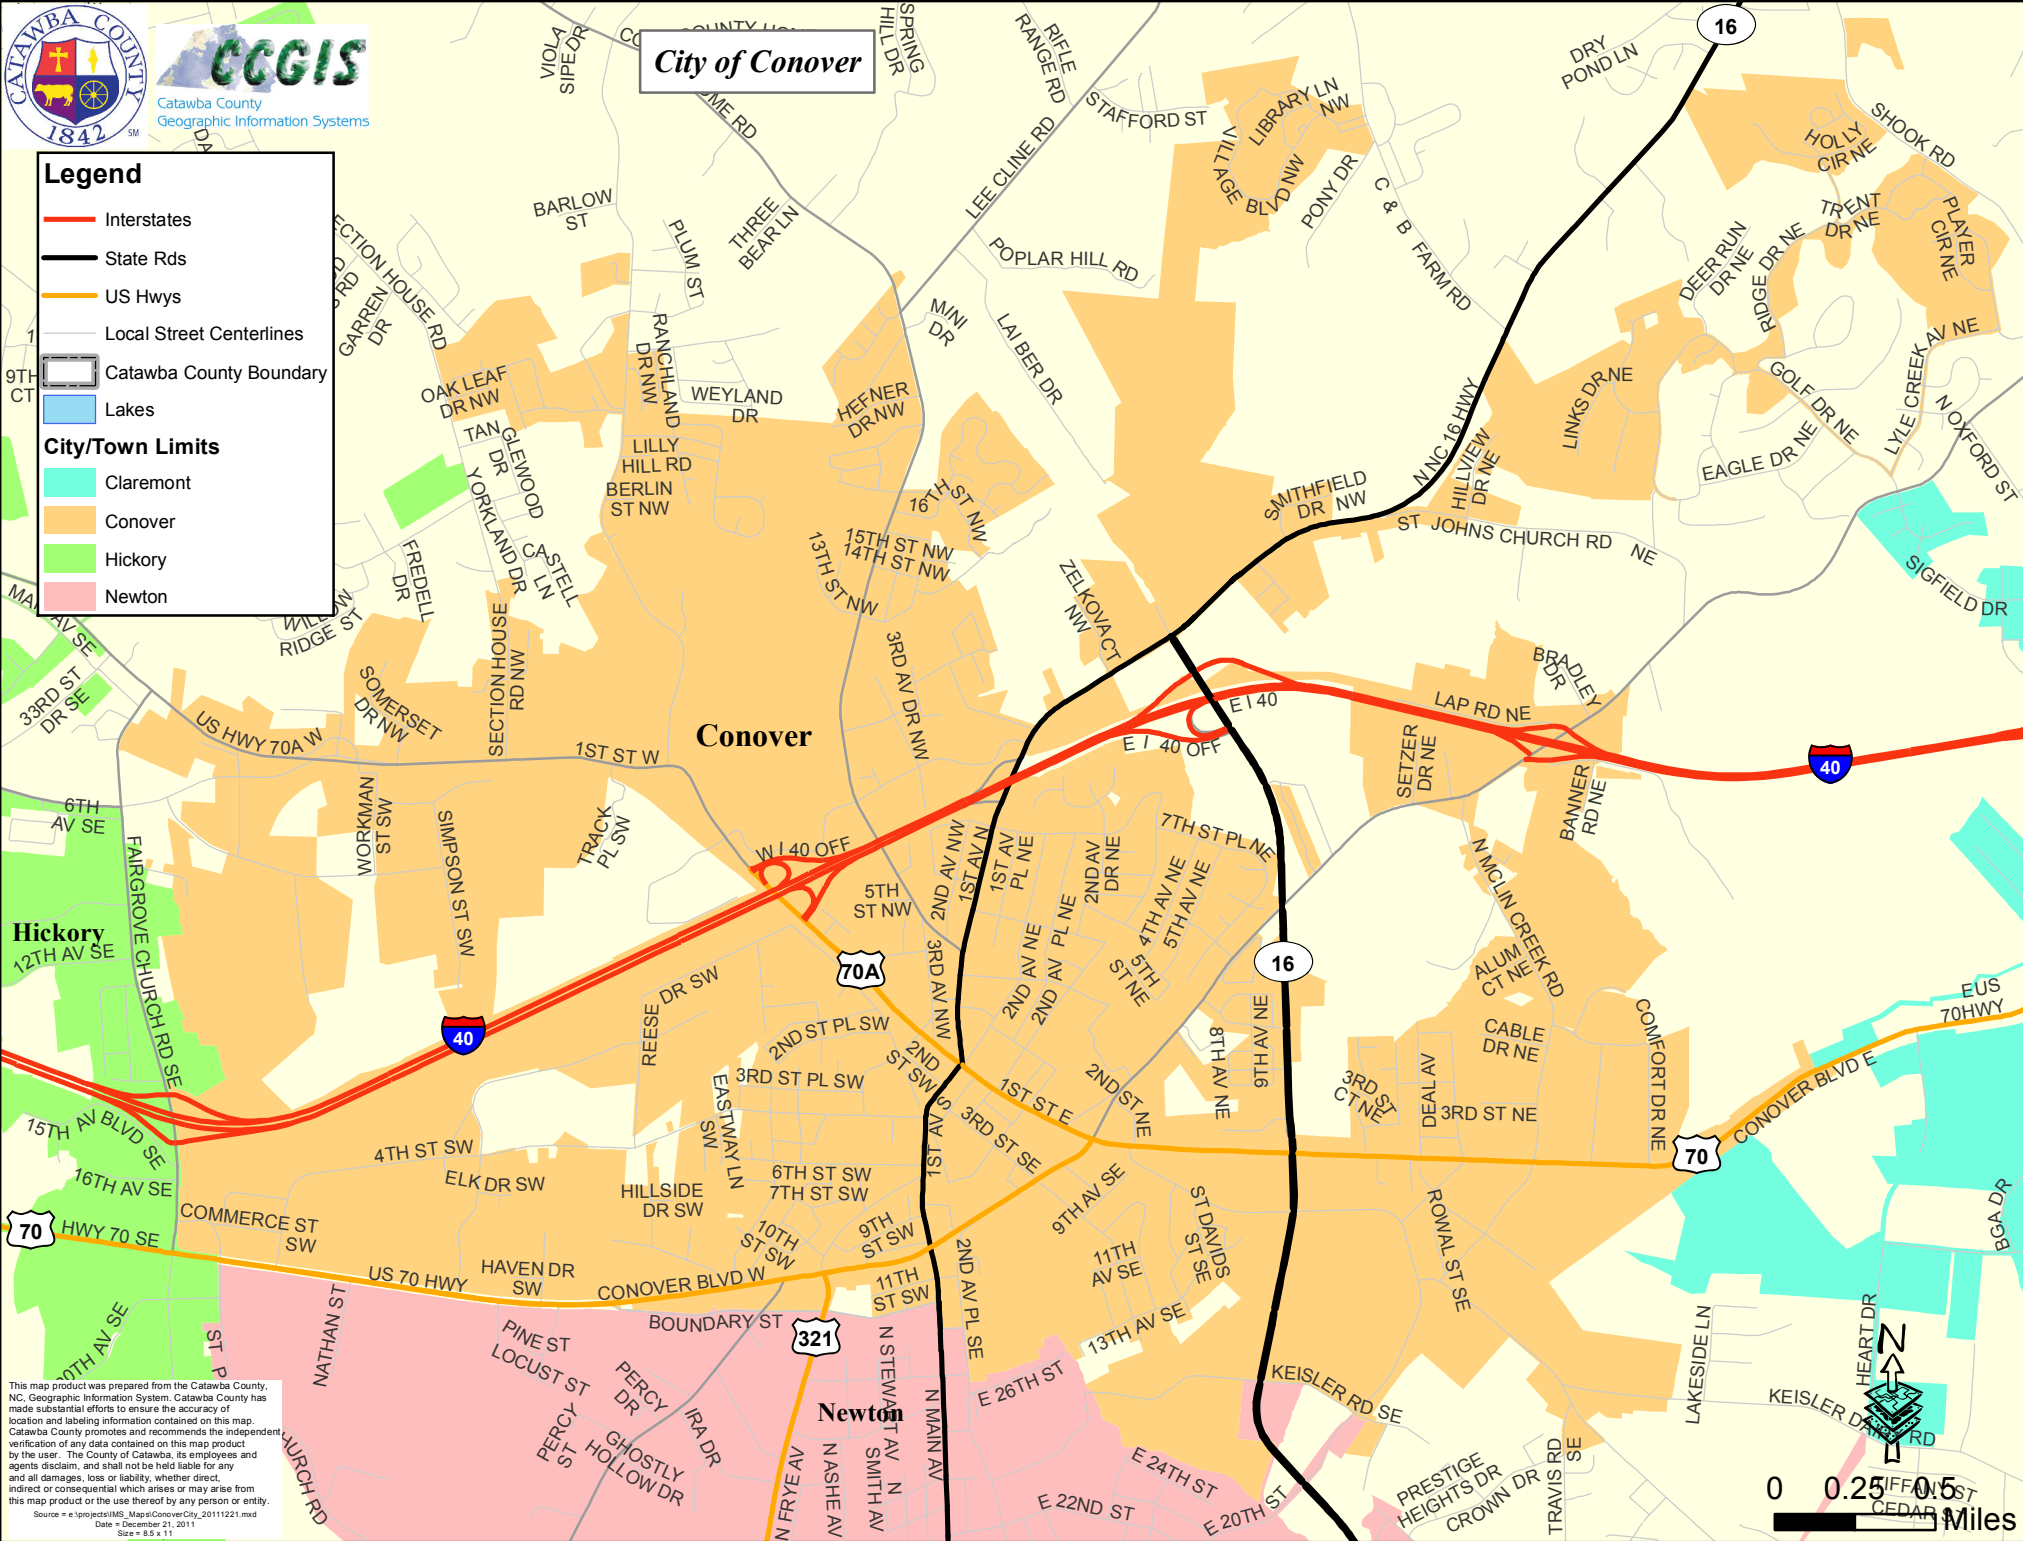

City of Conover

Legend

- Interstates
- State Rds
- US Hwys
- Local Street Centerlines
- Catawba County Boundary
- Lakes
- **City/Town Limits**
- Claremont
- Conover
- Hickory
- Newton

0 0.25 0.5 Miles