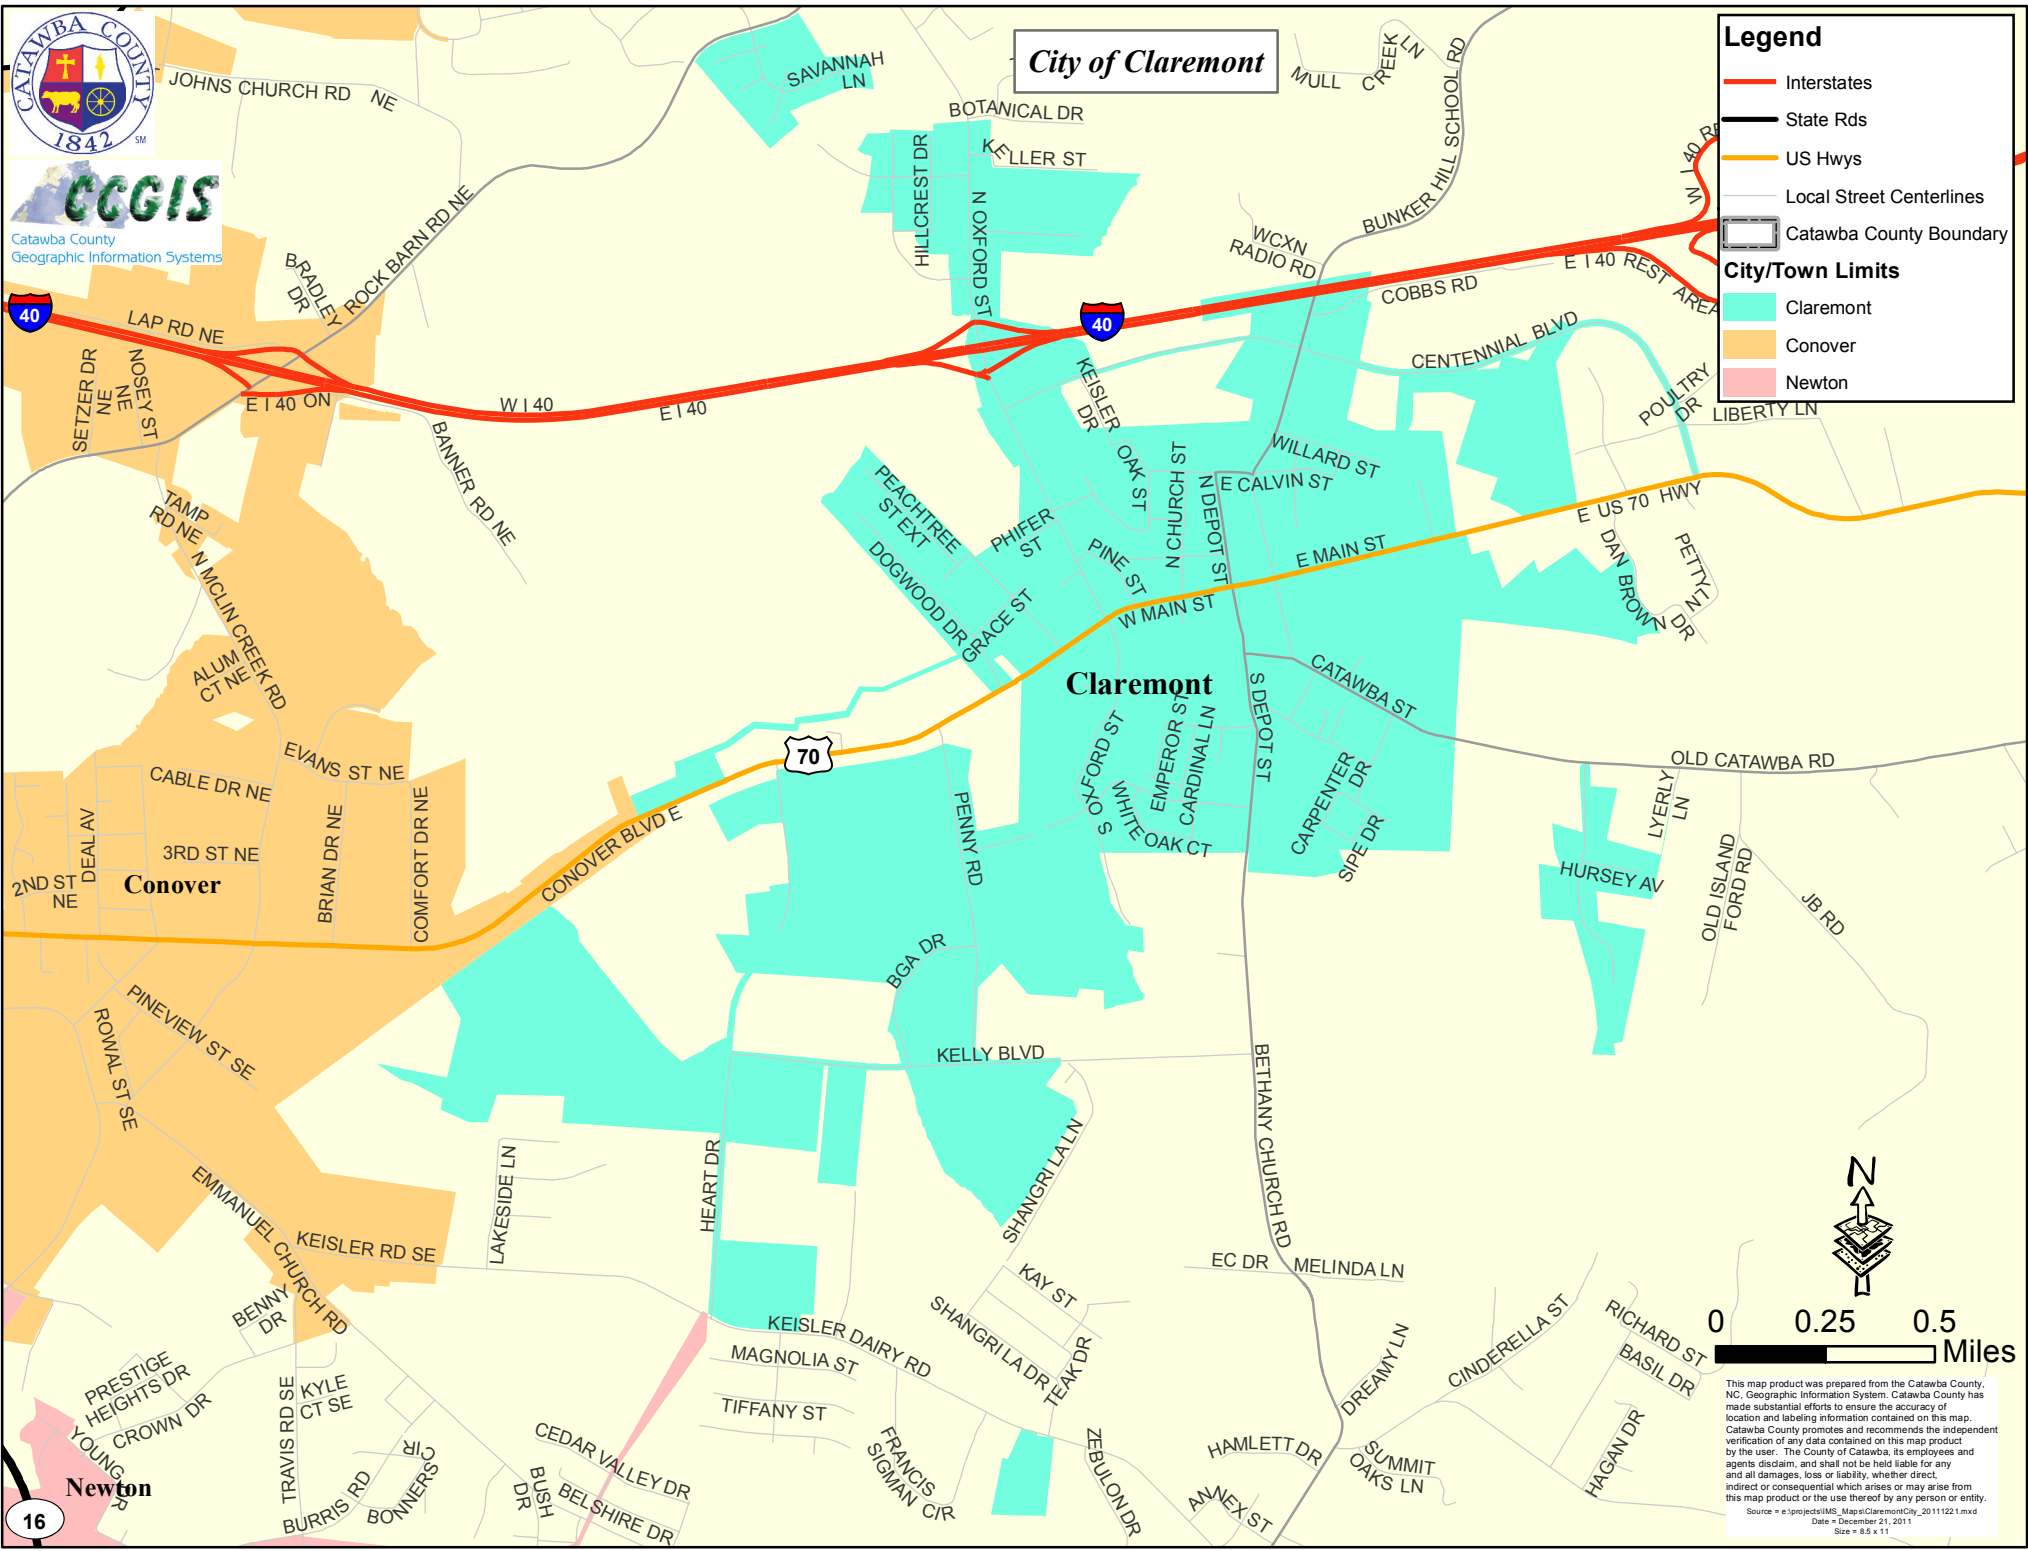

CCGIS
Catawba County
Geographic Information Systems

City of Claremont

Legend

- Interstates
- State Rds
- US Hwys
- Local Street Centerlines
- Catawba County Boundary

City/Town Limits

- Claremont
- Conover
- Newton