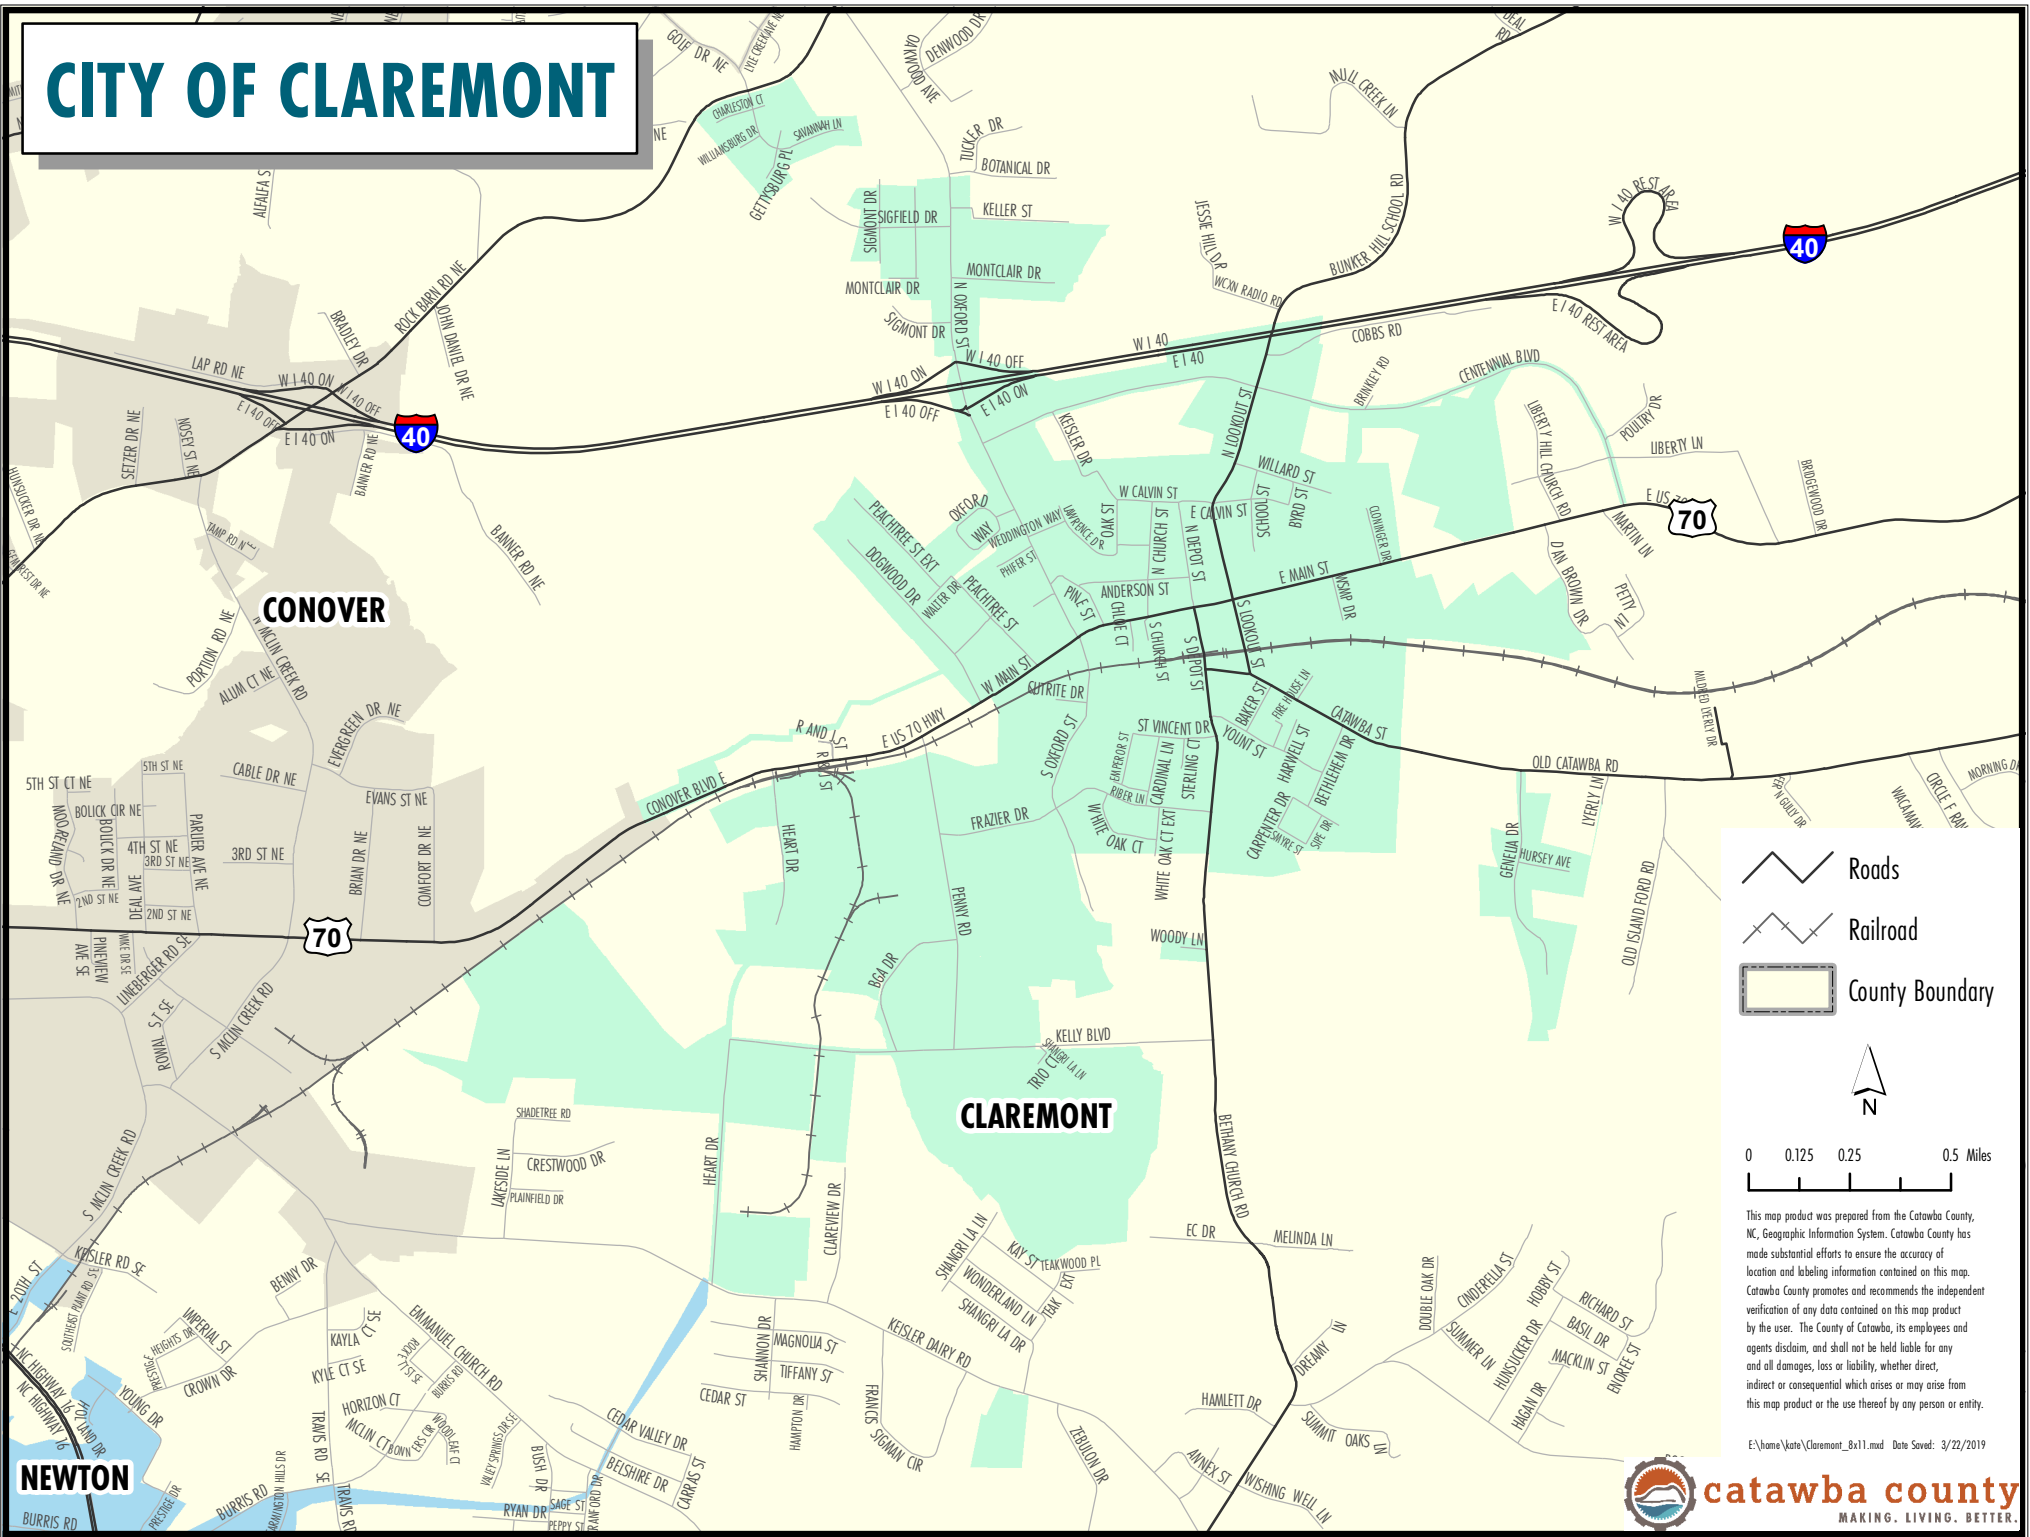

CITY OF CLAREMONT

- Roads
- Railroad
- County Boundary

0 0.125 0.25 0.5 Miles

NEWTON

CONOVER

CLAREMONT