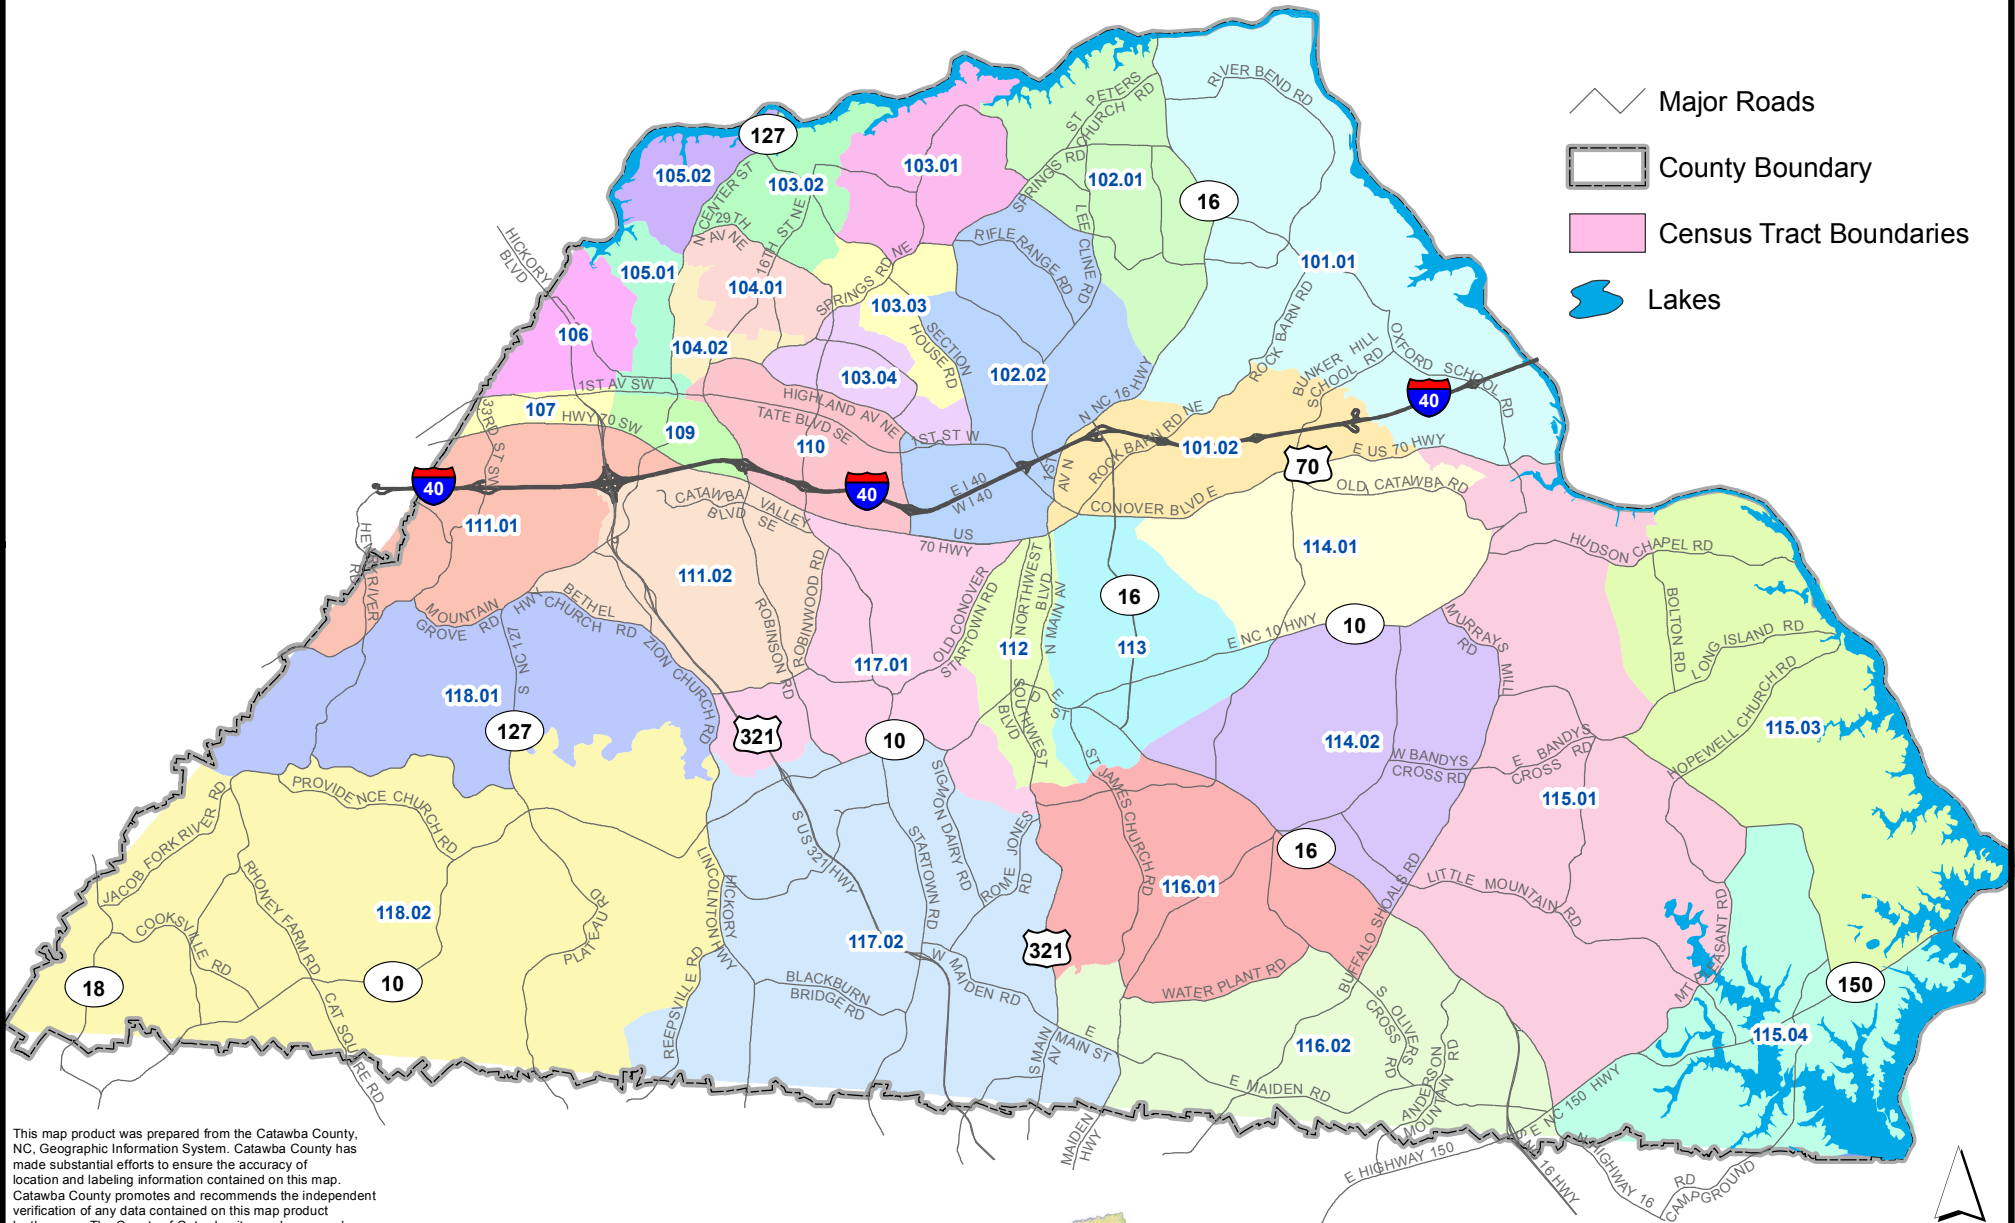

CATAWBA COUNTY

Census Tracts 2010