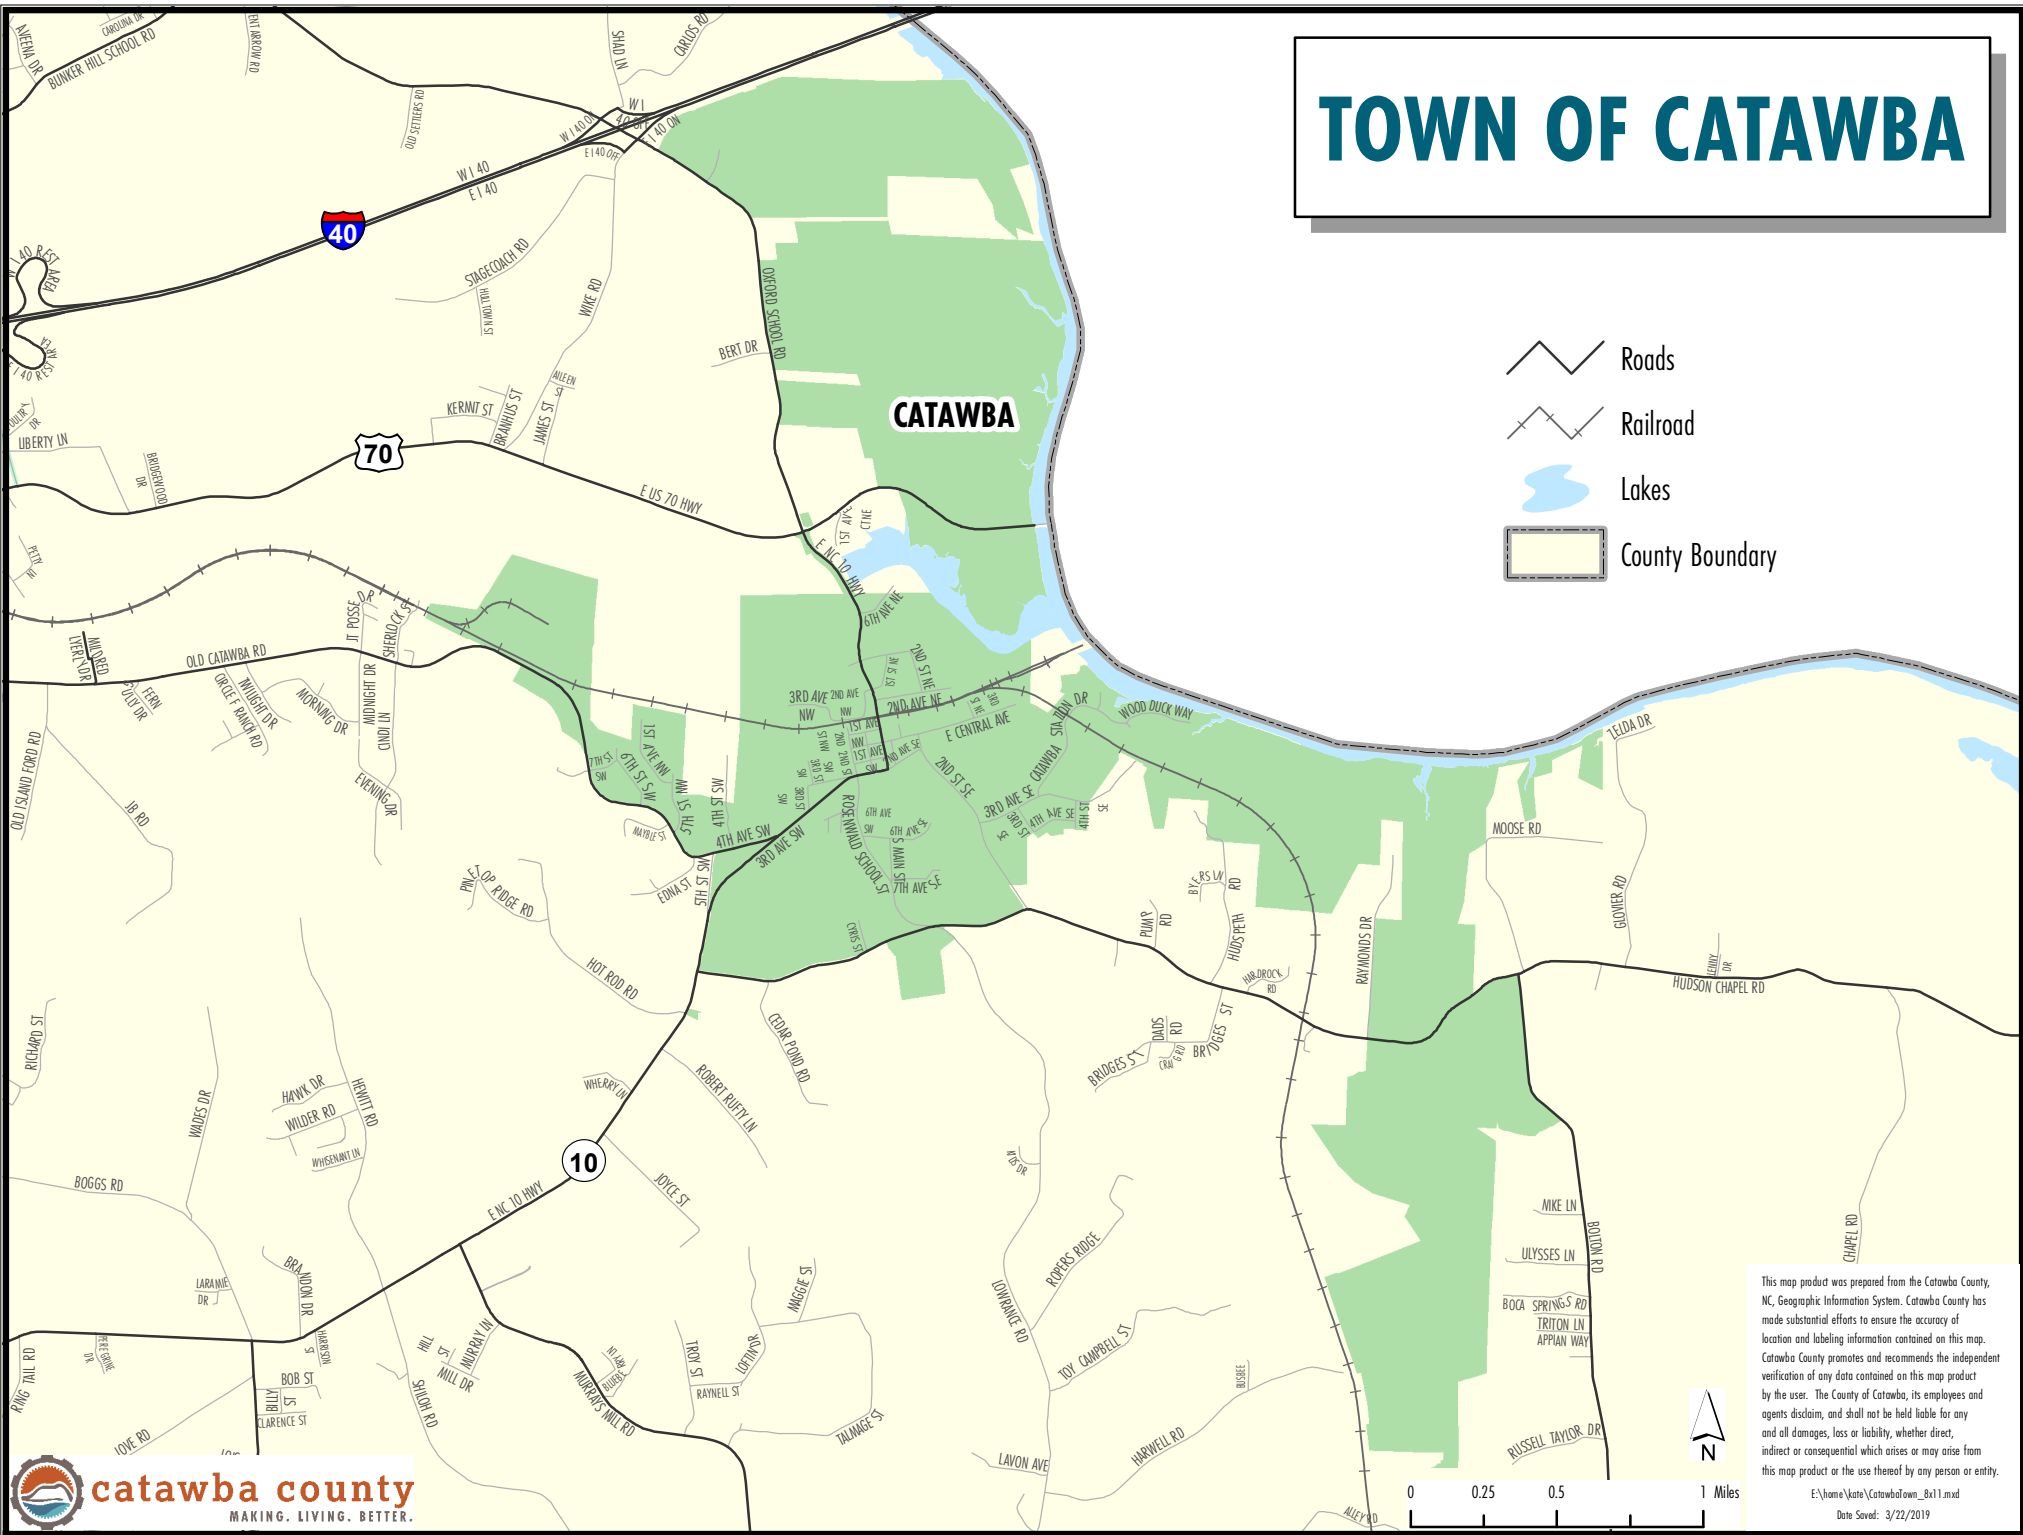

TOWN OF CATAWBA

- Roads
- Railroad
- Lakes
- County Boundary