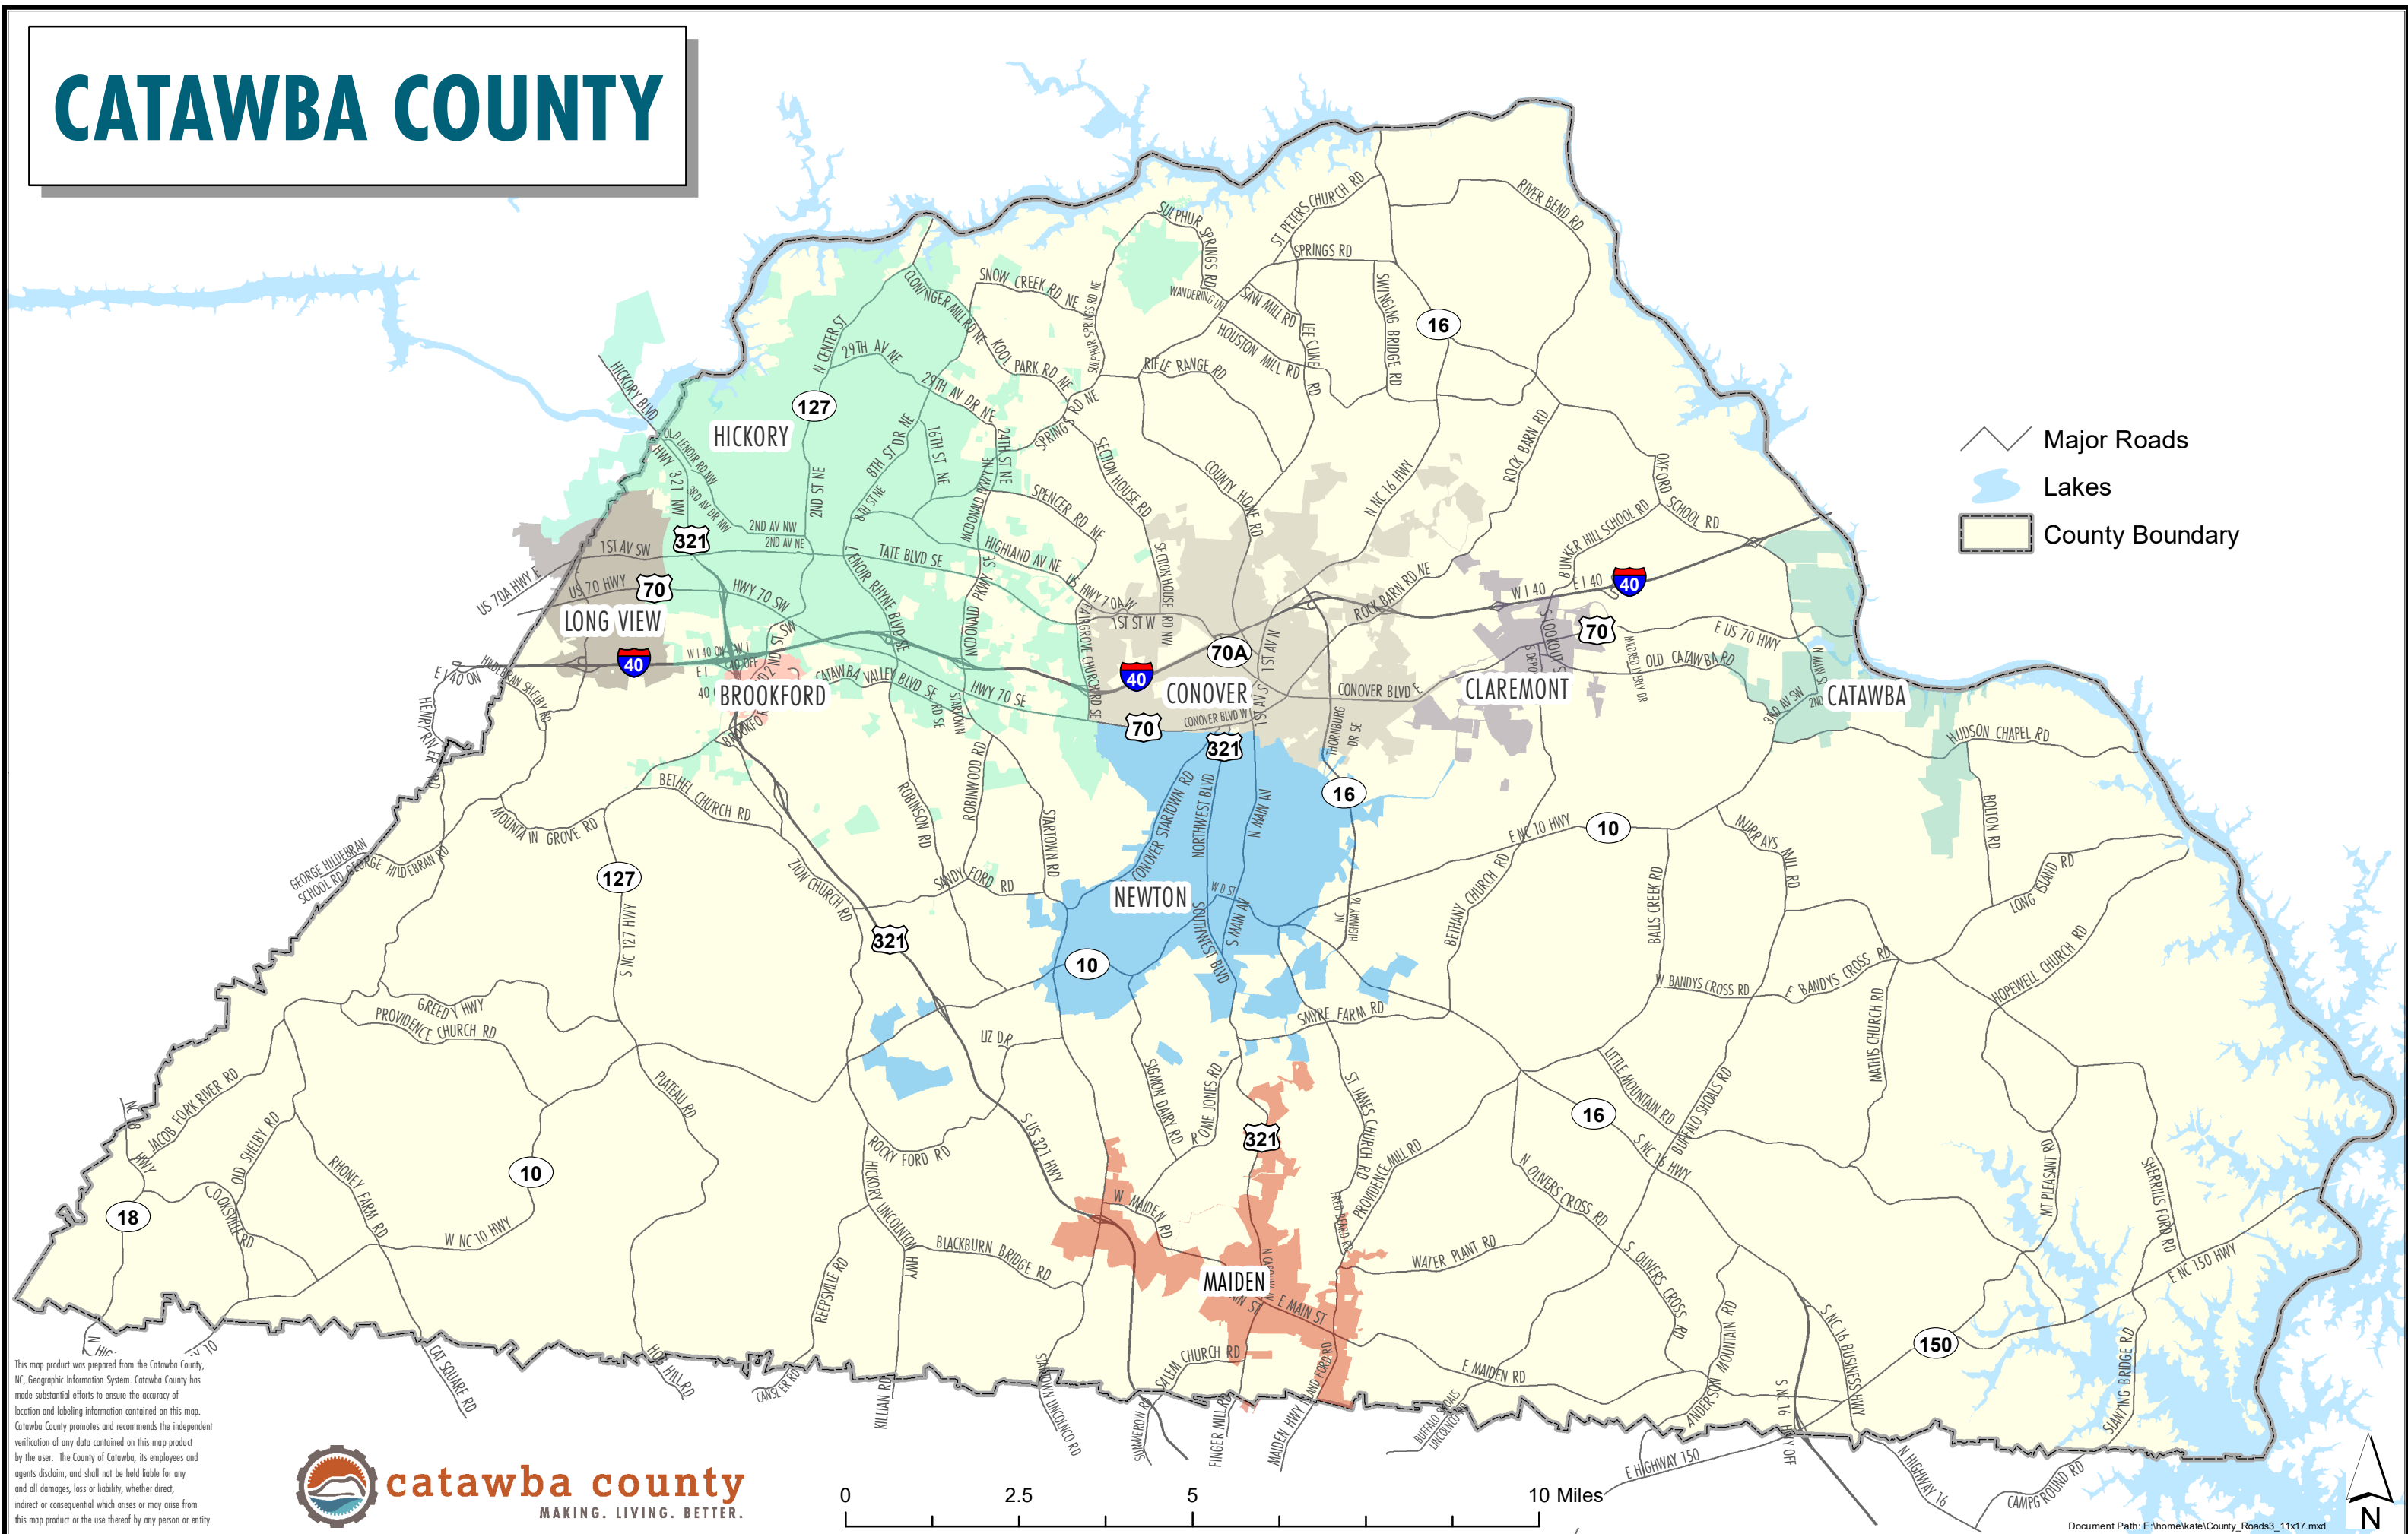

CATAWBA COUNTY

- Major Roads
- Lakes
- County Boundary