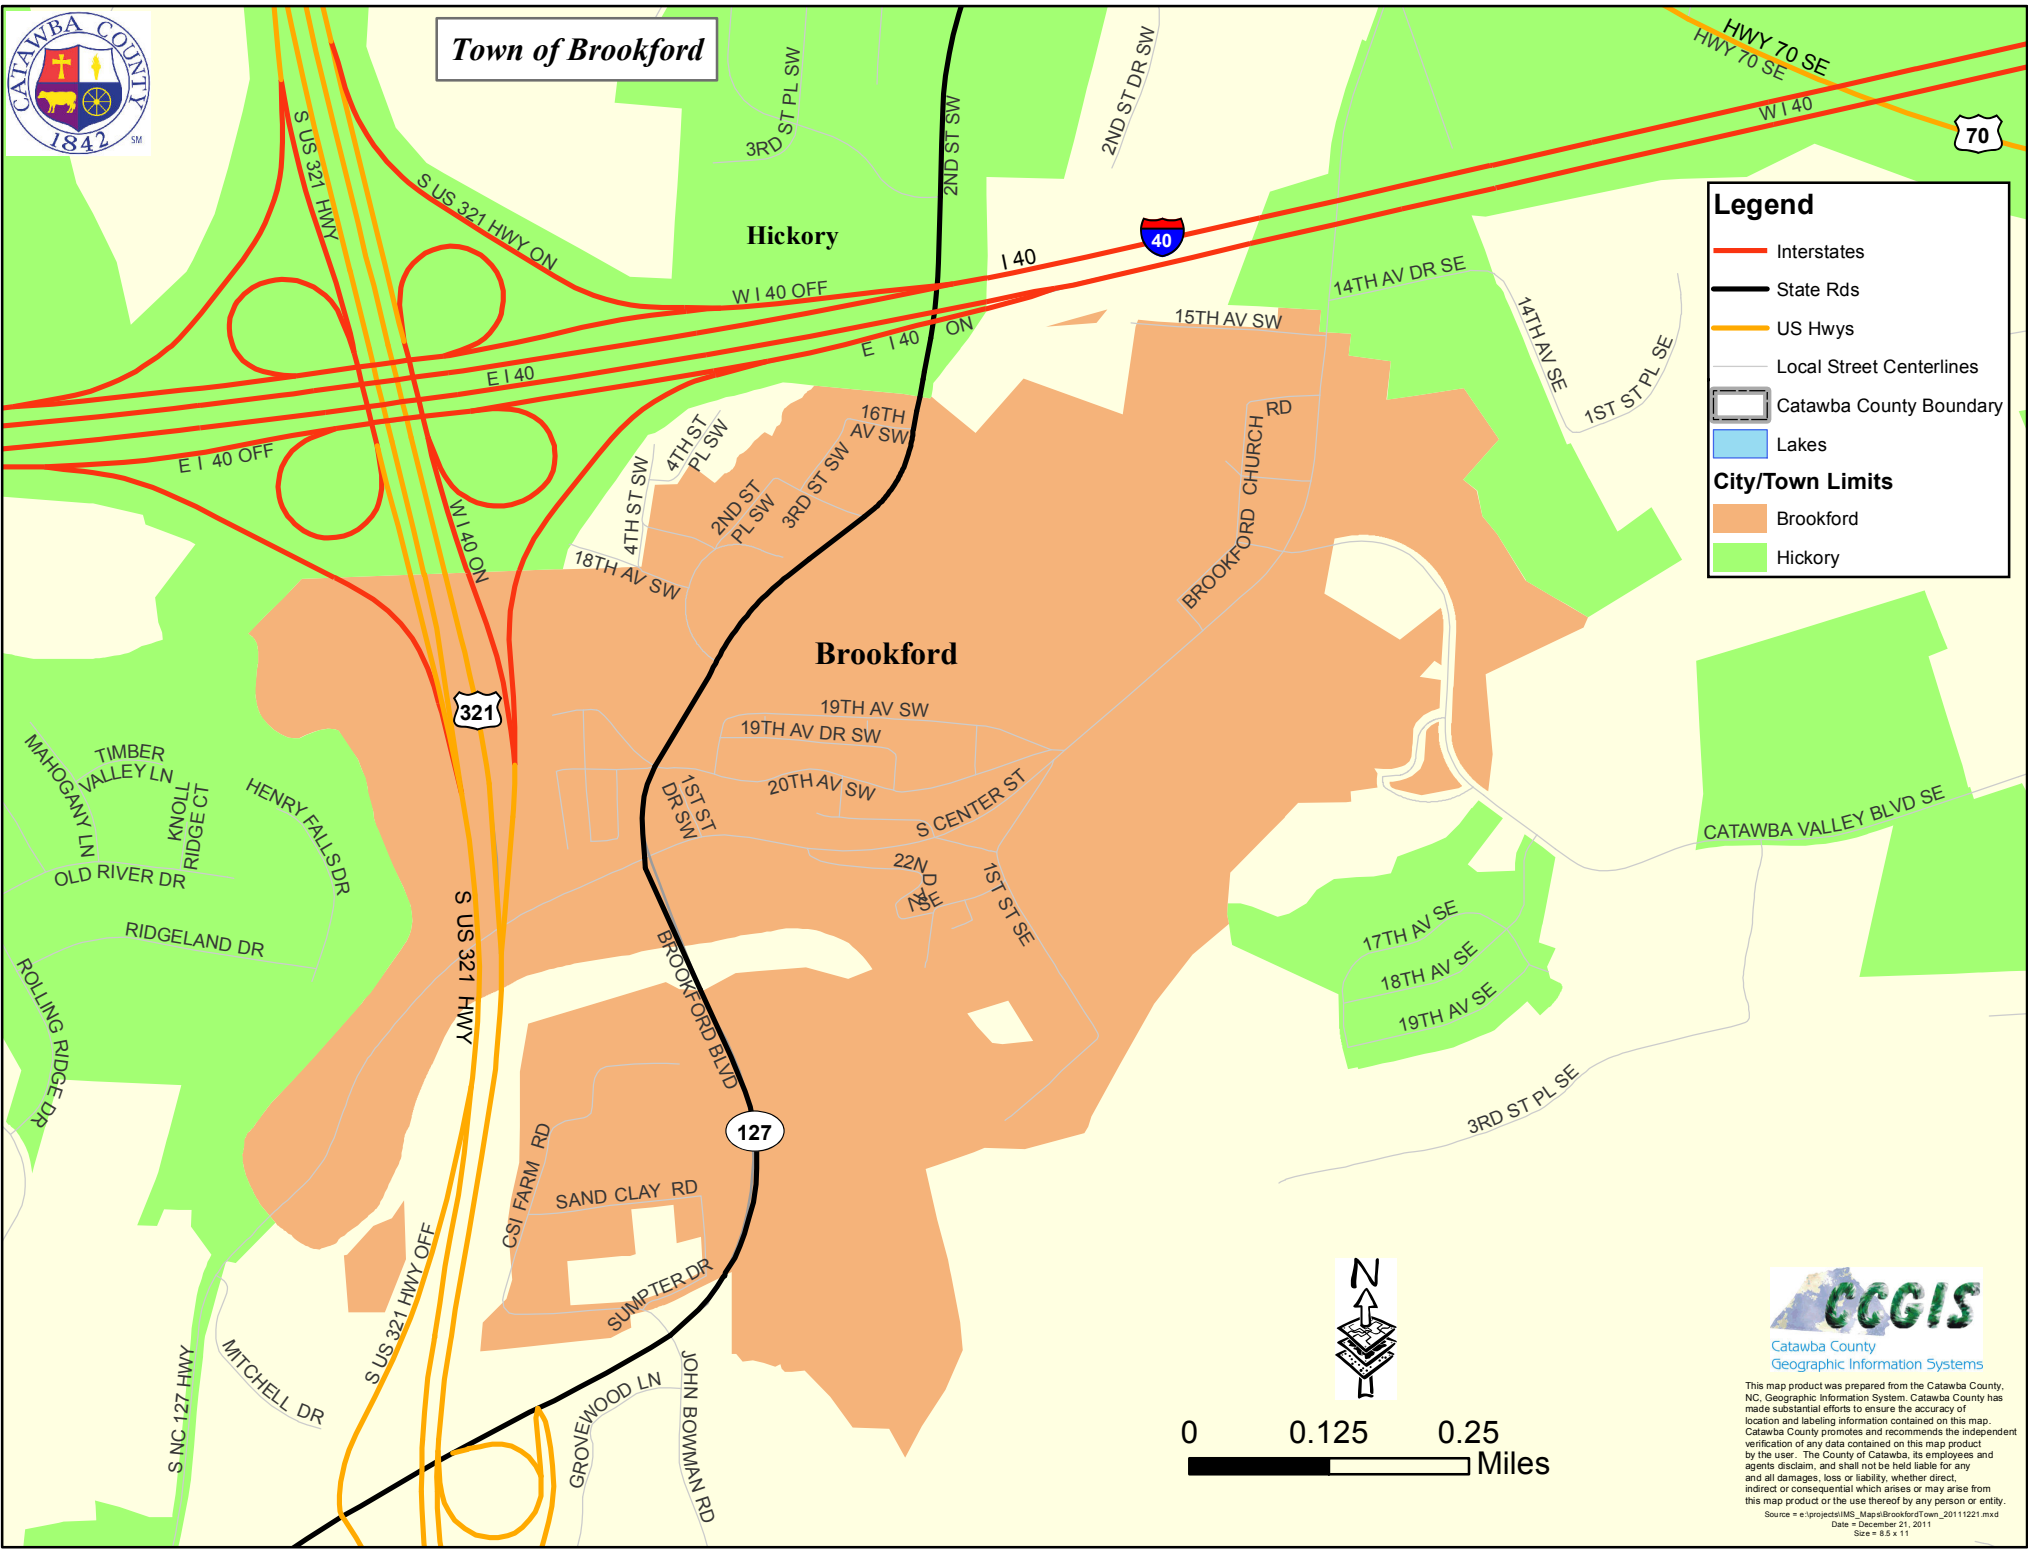

Town of Brookford

Legend

- Interstates
- State Rds
- US Hwys
- Local Street Centerlines
- Catawba County Boundary
- Lakes

City/Town Limits

- Brookford
- Hickory